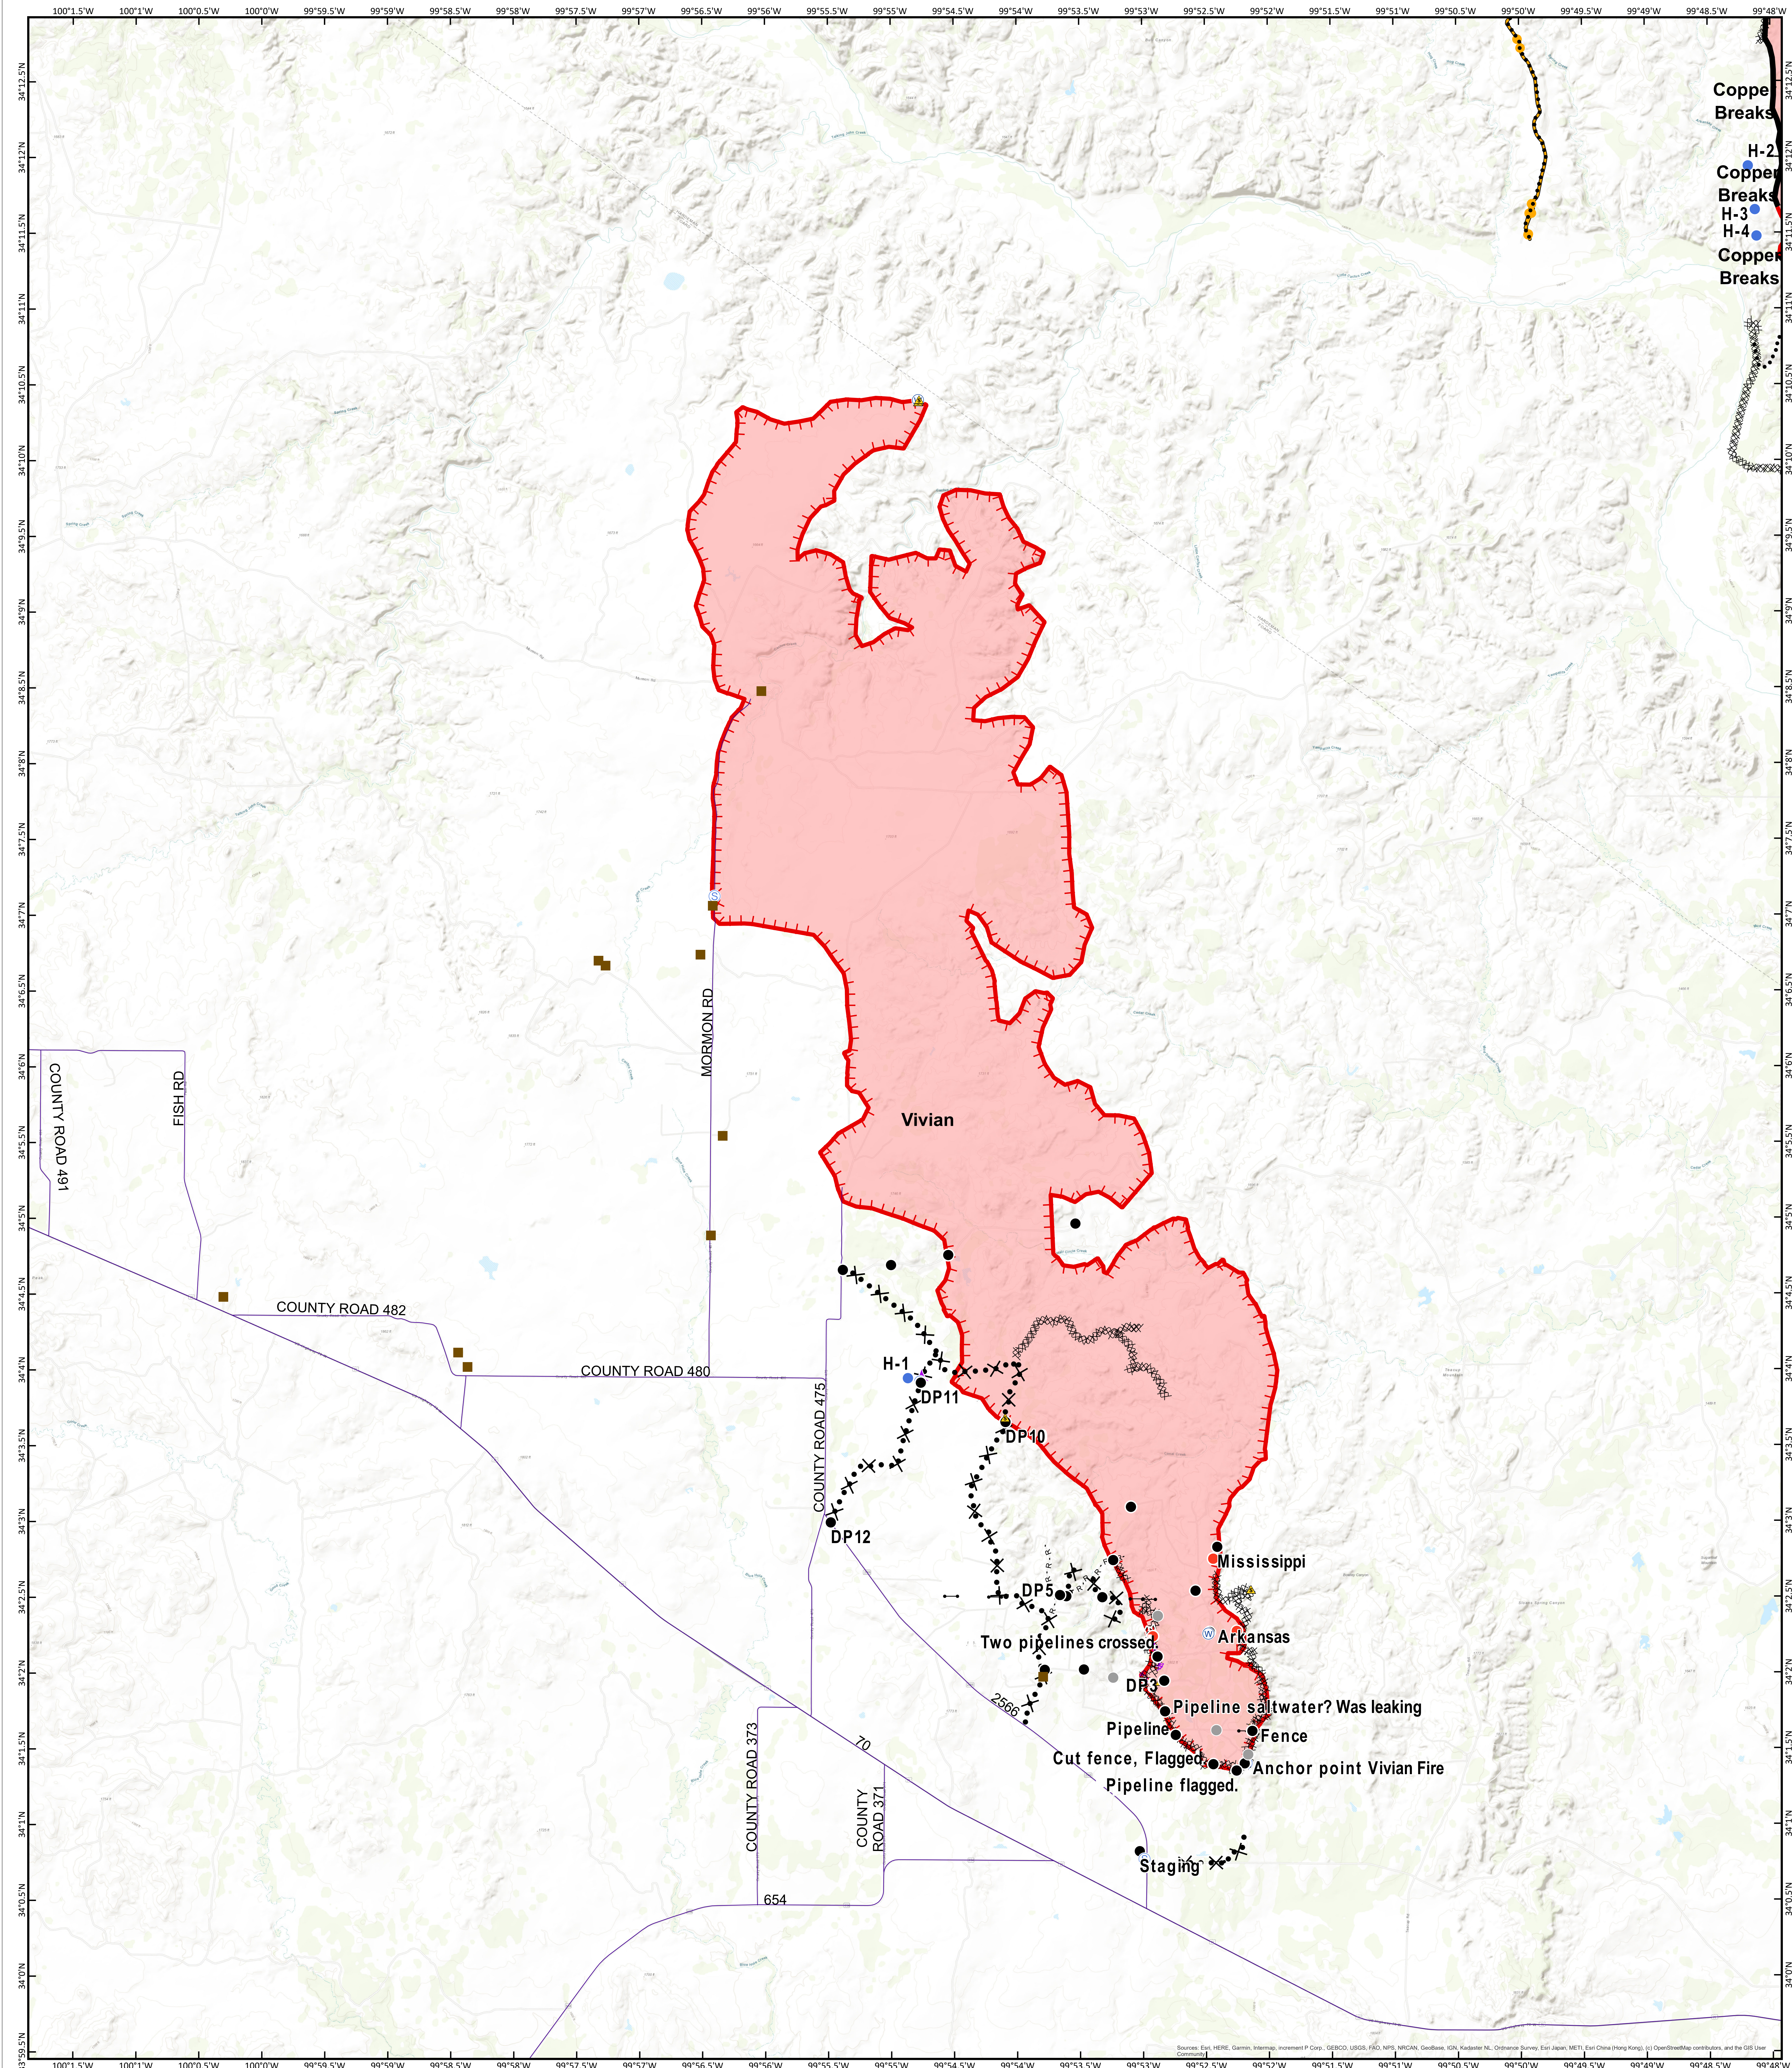

# Fire Information Map

## Vivian TX-TXS-190262

Approximate Acreage: 11,218

8/23/2019

Copper Breaks  
H-2  
Copper Breaks  
H-3  
H-4  
Copper Breaks

Vivian

Mississippi

Arkansas

Two pipelines crossed.

Pipeline saltwater? Was leaking

Pipeline Cut fence, Flagged.

Pipeline flagged.

Staging

Branch Break  
Division Break

- Structure Protection
- Aerial Hazard
- Drop Point
- Fire Location
- Gate
- Helispot
- Hot Spot
- Safety Zone
- Staging Area
- Water Source
- Other
- Roadway
- Uncontrolled Fire Edge
- Completed Line
- Completed Dozer Line
- R - R - R Road as Completed Line
- Proposed Dozer Line
- Planned Secondary Line
- Aerial Hazard
- Management Action Point
- Other

Information shown is based on the best available data at the time of map production.

Perimeter from satellite interpretation and fixed wing flight.  
Latest intel: 20190822 @ 0530

20190822 @ 2319  
Map Datum: NAD83 Feet  
Author: SA Red Team