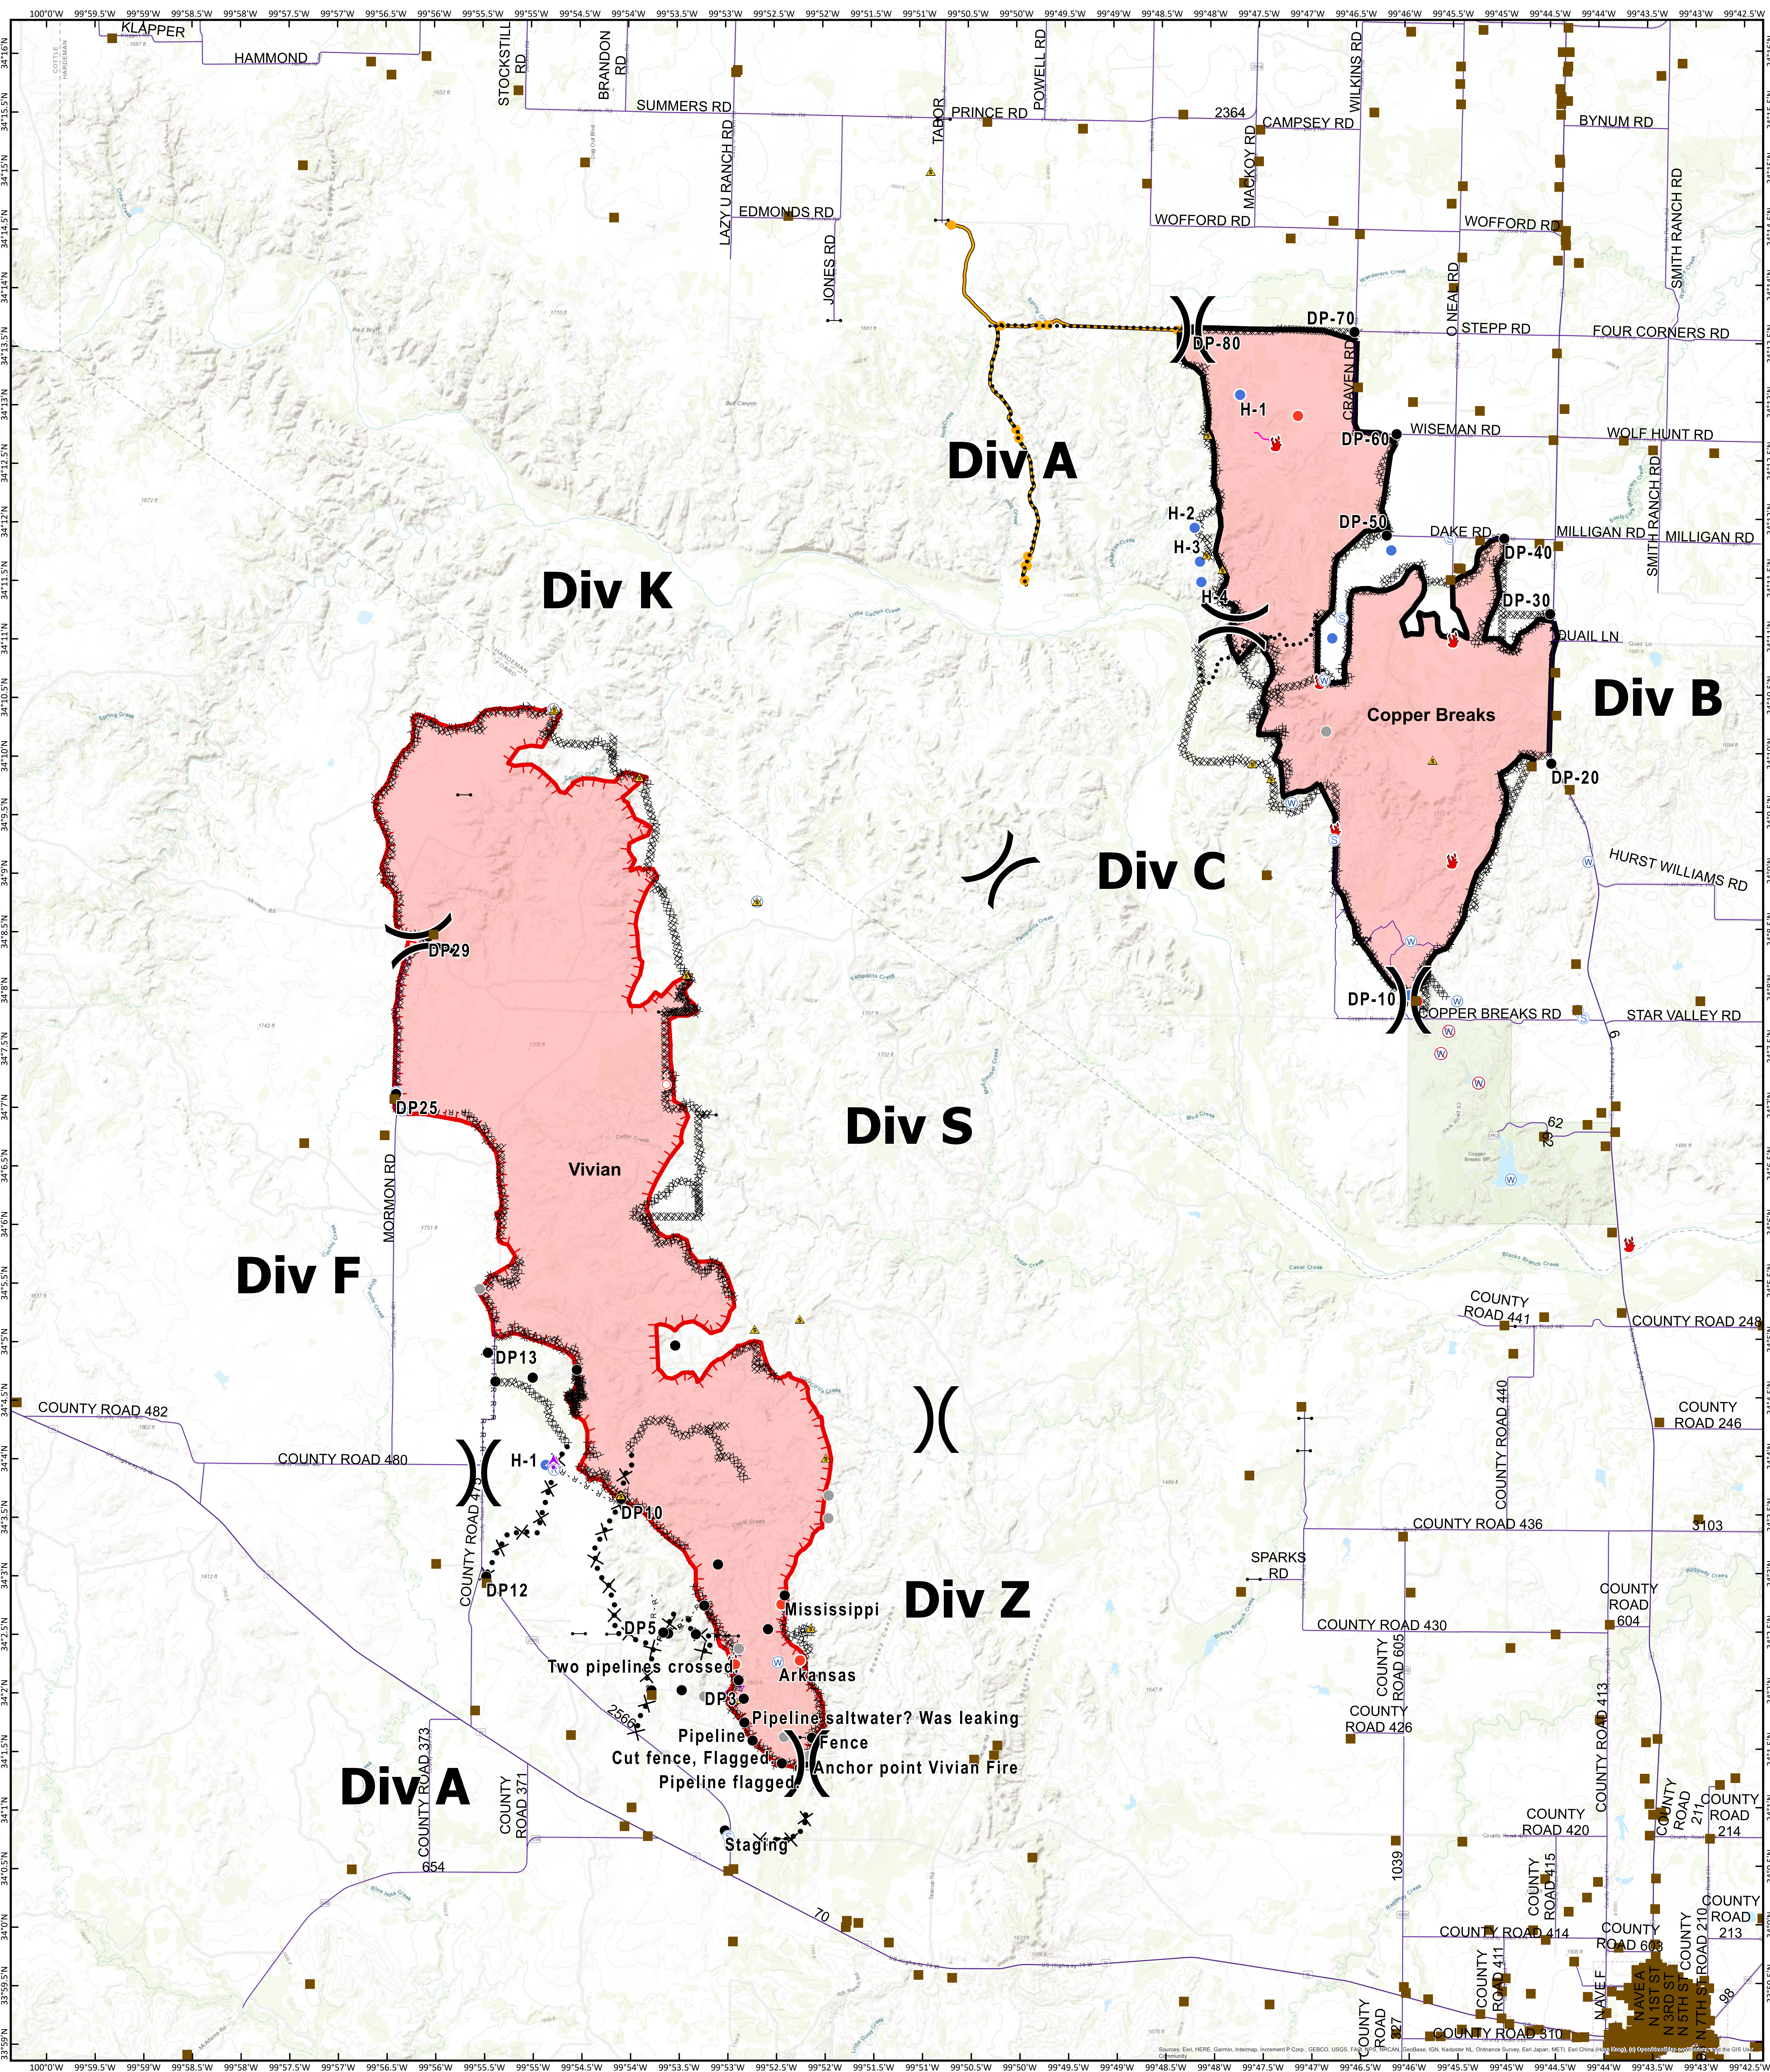

Vivian

TX-TXS-190262

Approximate Acres: 12,021

Briefing Map

Copper Breaks

TX-TXS-190226

Approximate Acres: 7,206

8/25/2019

- Branch Break
- Division Break

- Structure Protection
- Aerial Hazard
- Drop Point
- Fire Location
- Fire Origin
- Gate
- Hellsport
- Hot Spot
- Repeater
- Safety Zone
- Spot Fire
- Staging Area
- Water Source
- Restricted Water Source
- Other

- Roadway
- Uncontrolled Fire Edge
- Completed Line
- Completed Dozer Line
- R - R - Road as Completed Line
- Proposed Dozer Line
- Planned Secondary Line
- Aerial Hazard
- Management Action Point
- Other
- Unknown

Information shown is based on the best available data at the time of map production.

Perimeter from satellite interpretation and fixed wing flight.

Latest intel: 20190823 @ 1950

0 0.5 1 2 Miles

20190824 @ 1956
Map Datum: NAD83 Feet
Author: SA Red Team