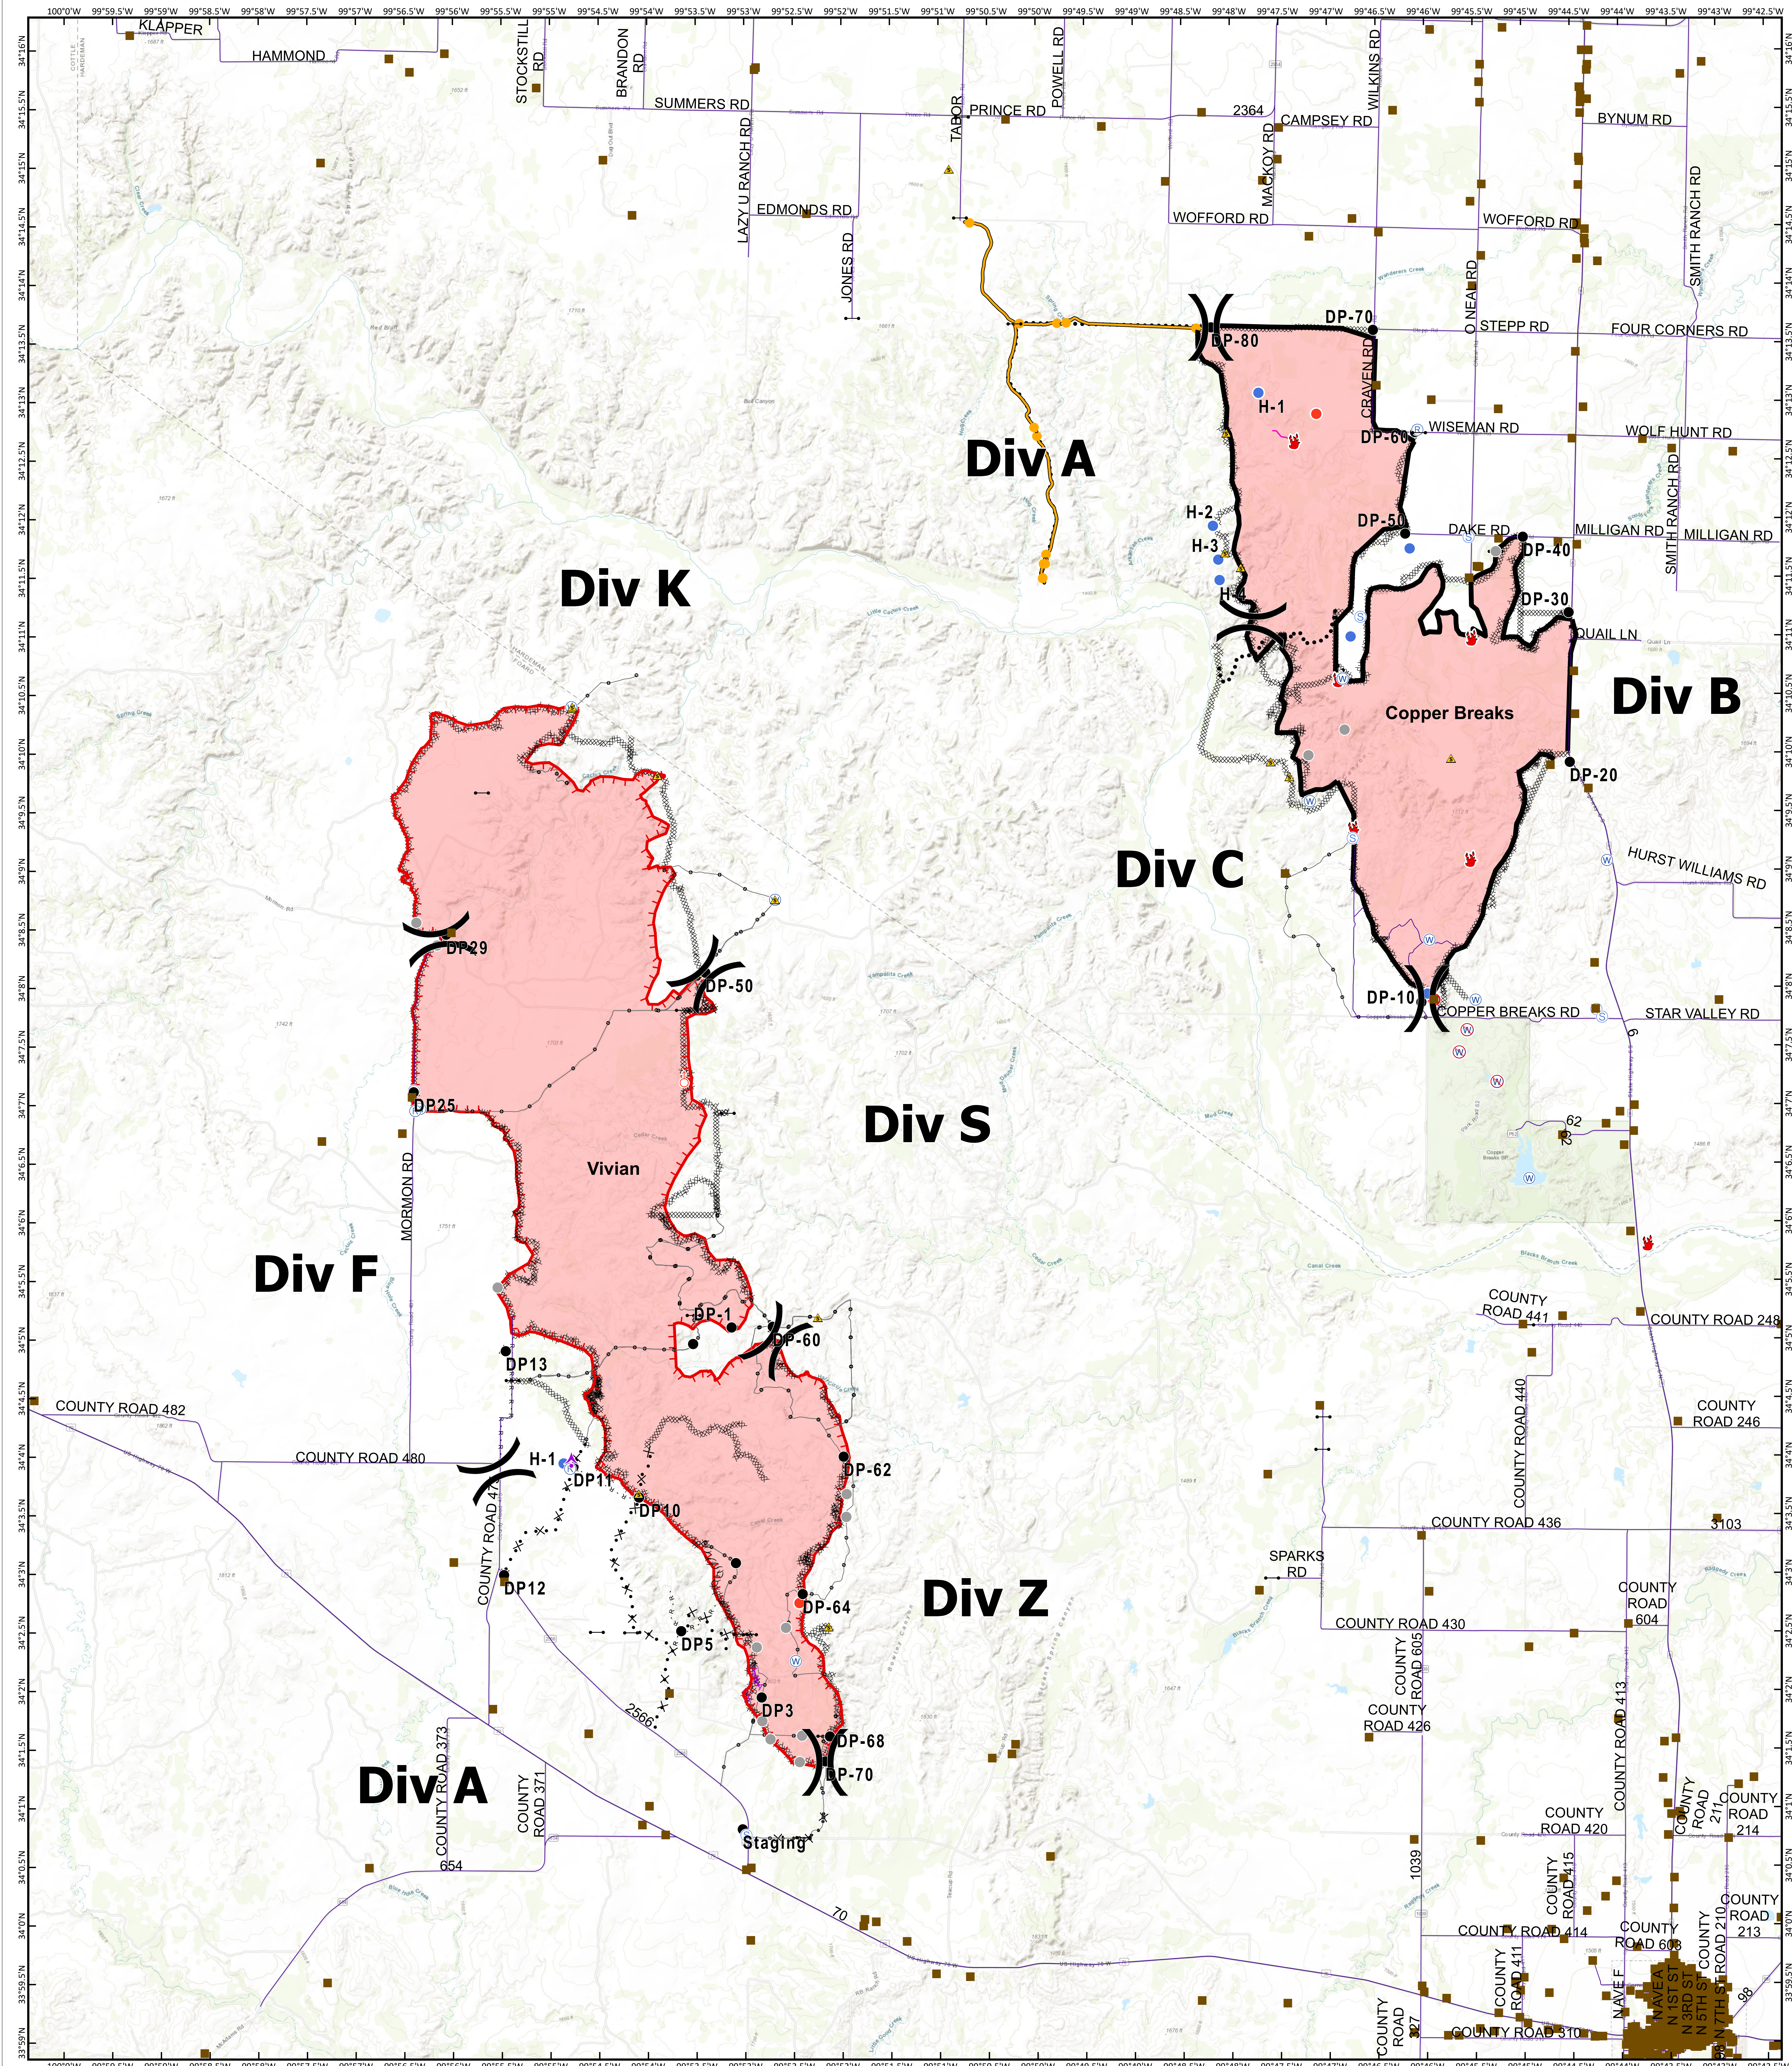

**Vivian**  
TX-TXS-190262  
Approximate Acres: 12,021

# Briefing Map

**Copper Breaks**  
TX-TXS-190226  
Approximate Acres: 7,206

8/27/2019

[[ Branch Break  
) Division Break

- Structure Protection
- Hot Spot
- Repeater
- Safety Zone
- Spot Fire
- Staging Area
- Water Source
- Restricted Water Source
- Hellsport
- Other
- Roadway
- Uncontrolled Fire Edge
- Completed Line
- Completed Dozer Line
- Road as Completed Line
- Proposed Dozer Line
- Planned Secondary Line
- Aerial Hazard
- Ridge/Geographic Feature
- Management Action Point
- Other
- Unknown

Information shown is based on the best available data at the time of map production.

Perimeter from satellite interpretation and fixed wing flight.

Latest intel: 20190823 @ 1950

20190826 @ 1914  
Map Datum: NAD83 Feet  
Author: SA Red Team