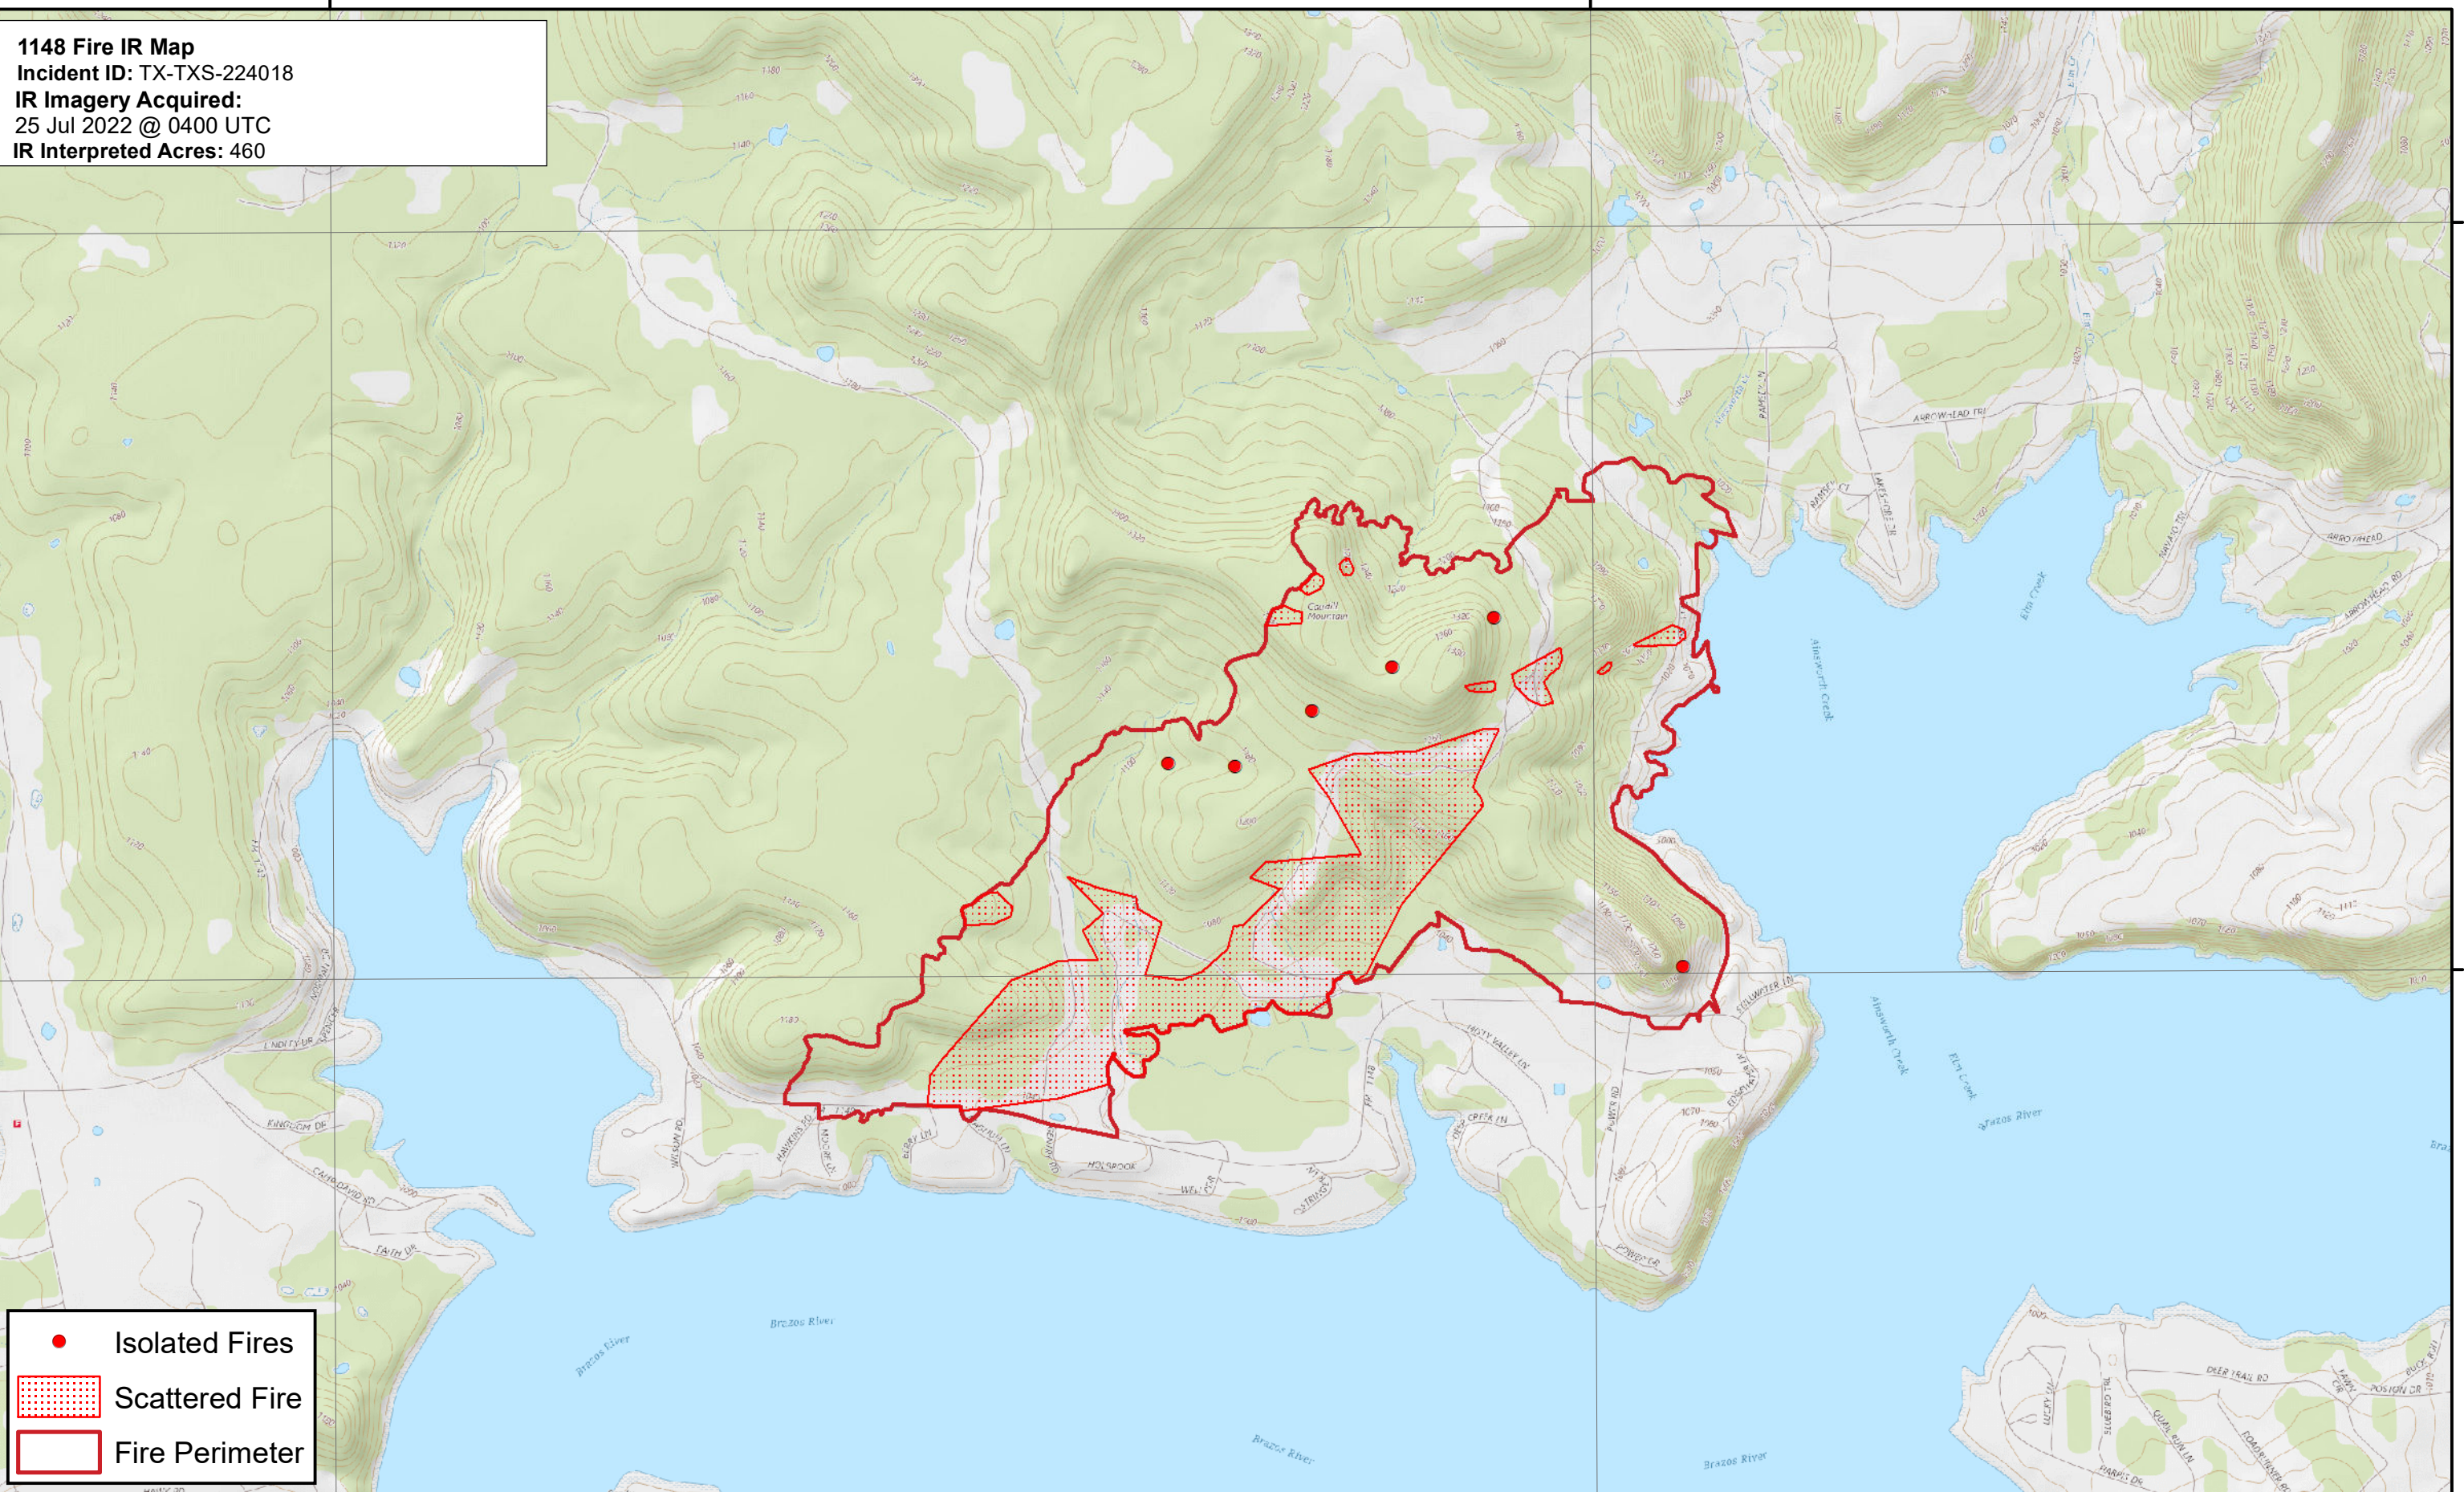

1148 Fire IR Map
Incident ID: TX-TXS-224018
IR Imagery Acquired:
25 Jul 2022 @ 0400 UTC
IR Interpreted Acres: 460

- Isolated Fires
- Scattered Fire
- Fire Perimeter