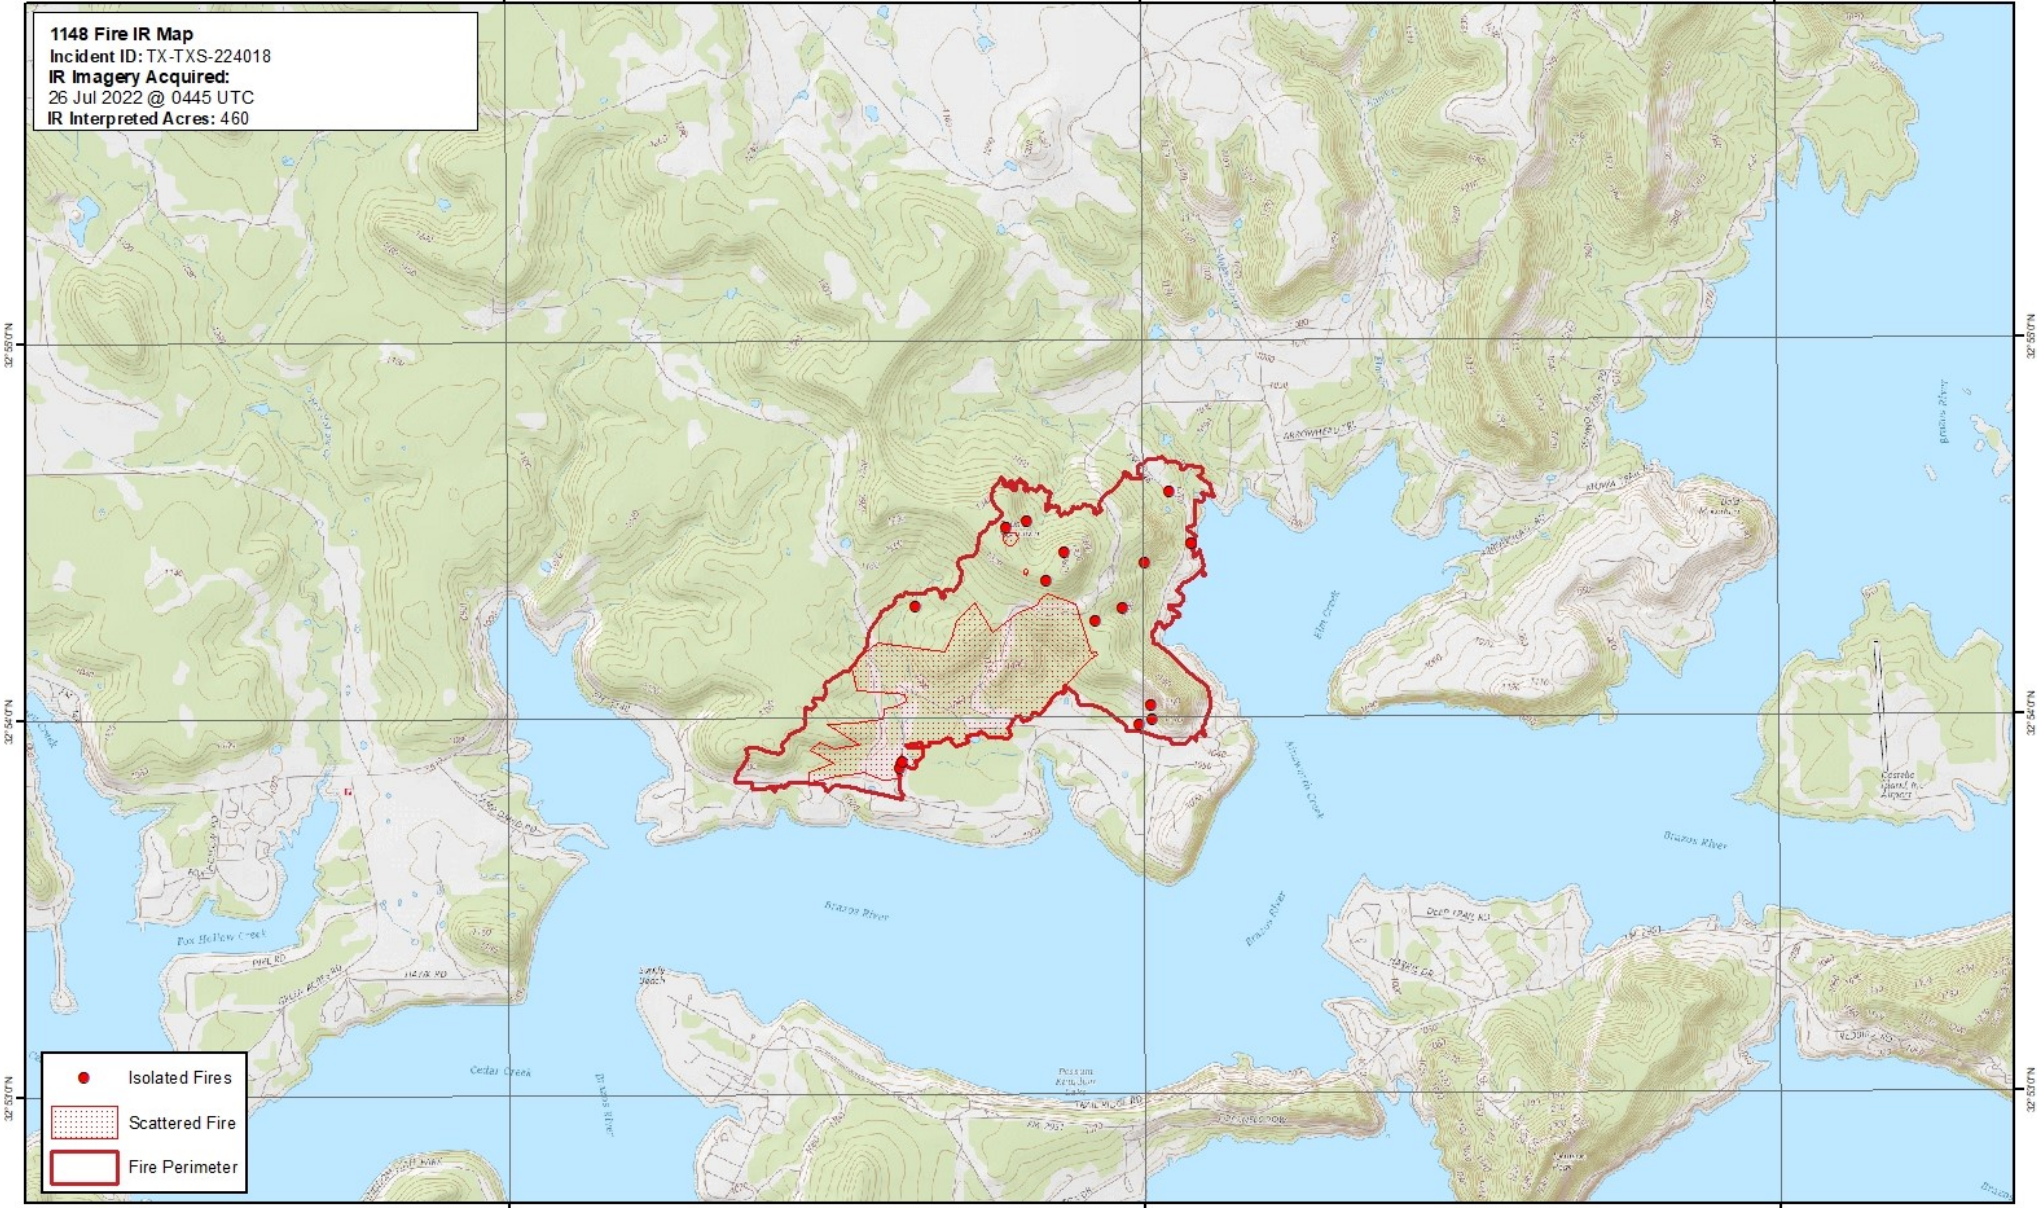

1148 Fire IR Map
Incident ID: TX-TXS-224018
IR Imagery Acquired:
26 Jul 2022 @ 0445 UTC
IR Interpreted Acres: 460

- Isolated Fires
- Scattered Fire
- Fire Perimeter

0 0.125 0.25 0.5 0.75 1 Miles