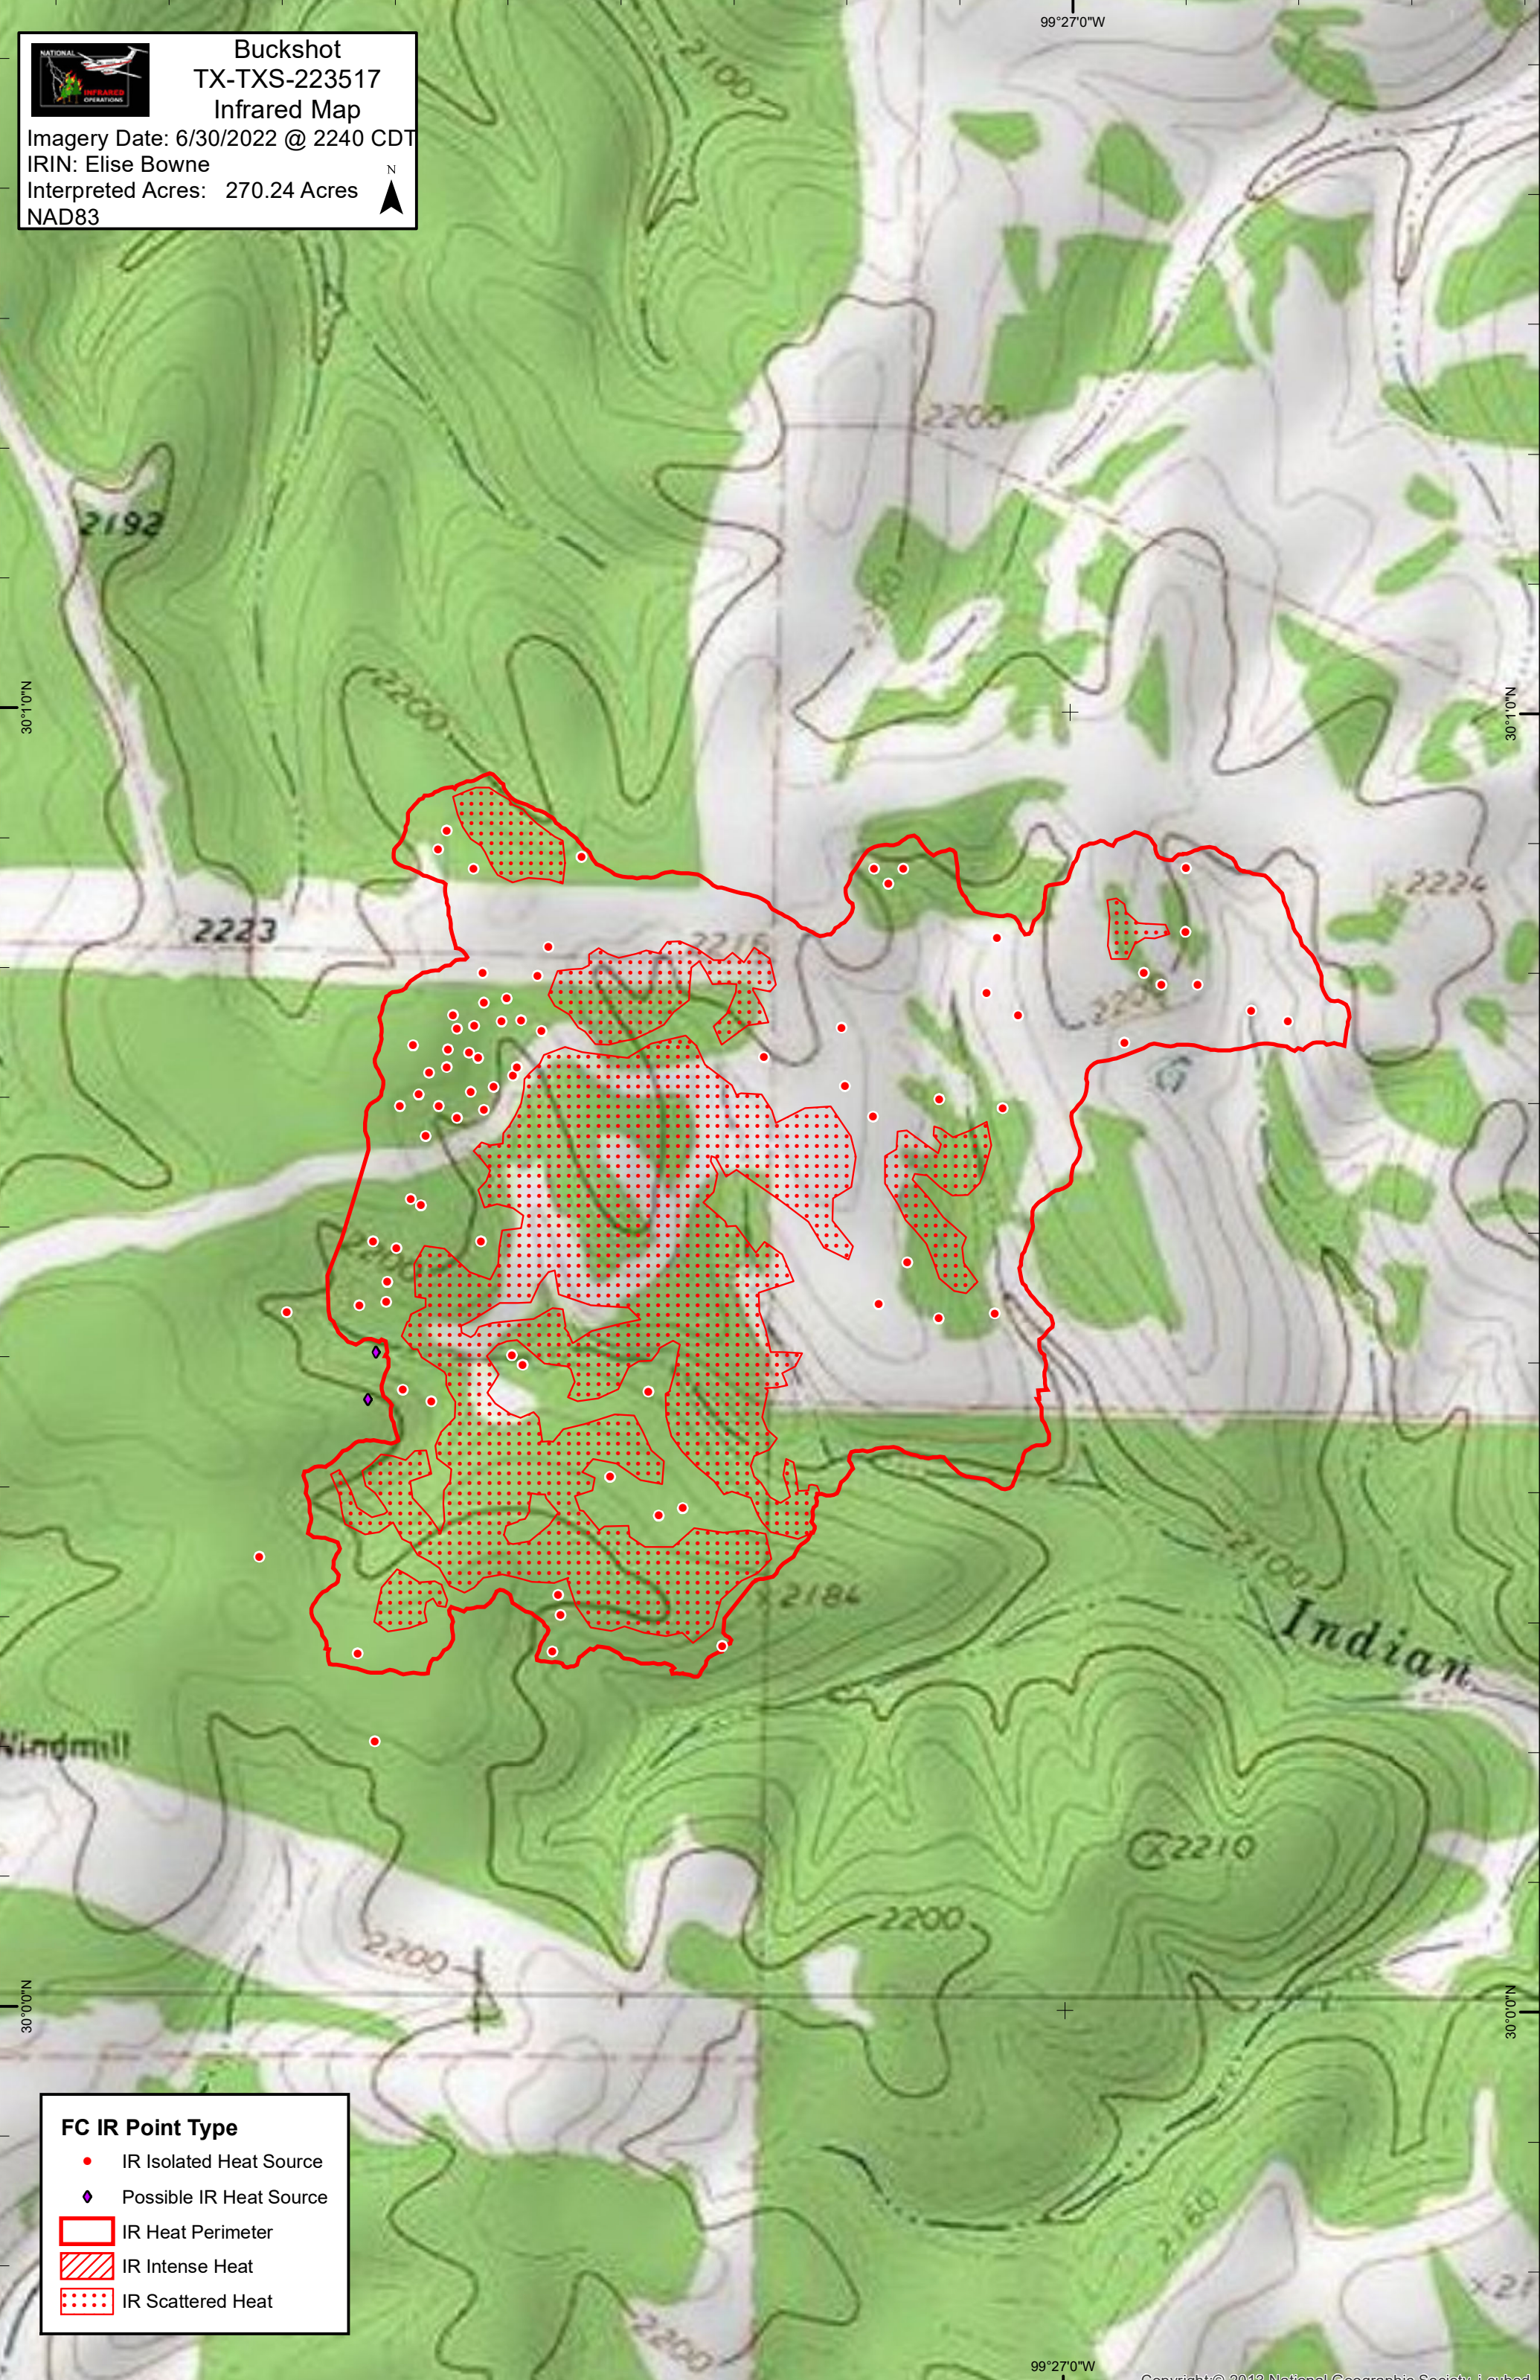

Buckshot
TX-TXS-223517
Infrared Map

Imagery Date: 6/30/2022 @ 2240 CDT
IRIN: Elise Bowne
Interpreted Acres: 270.24 Acres
NAD83

99°27'0"W

30°10'0"N

30°10'0"N

FC IR Point Type

-  IR Isolated Heat Source
-  Possible IR Heat Source
-  IR Heat Perimeter
-  IR Intense Heat
-  IR Scattered Heat

99°27'0"W