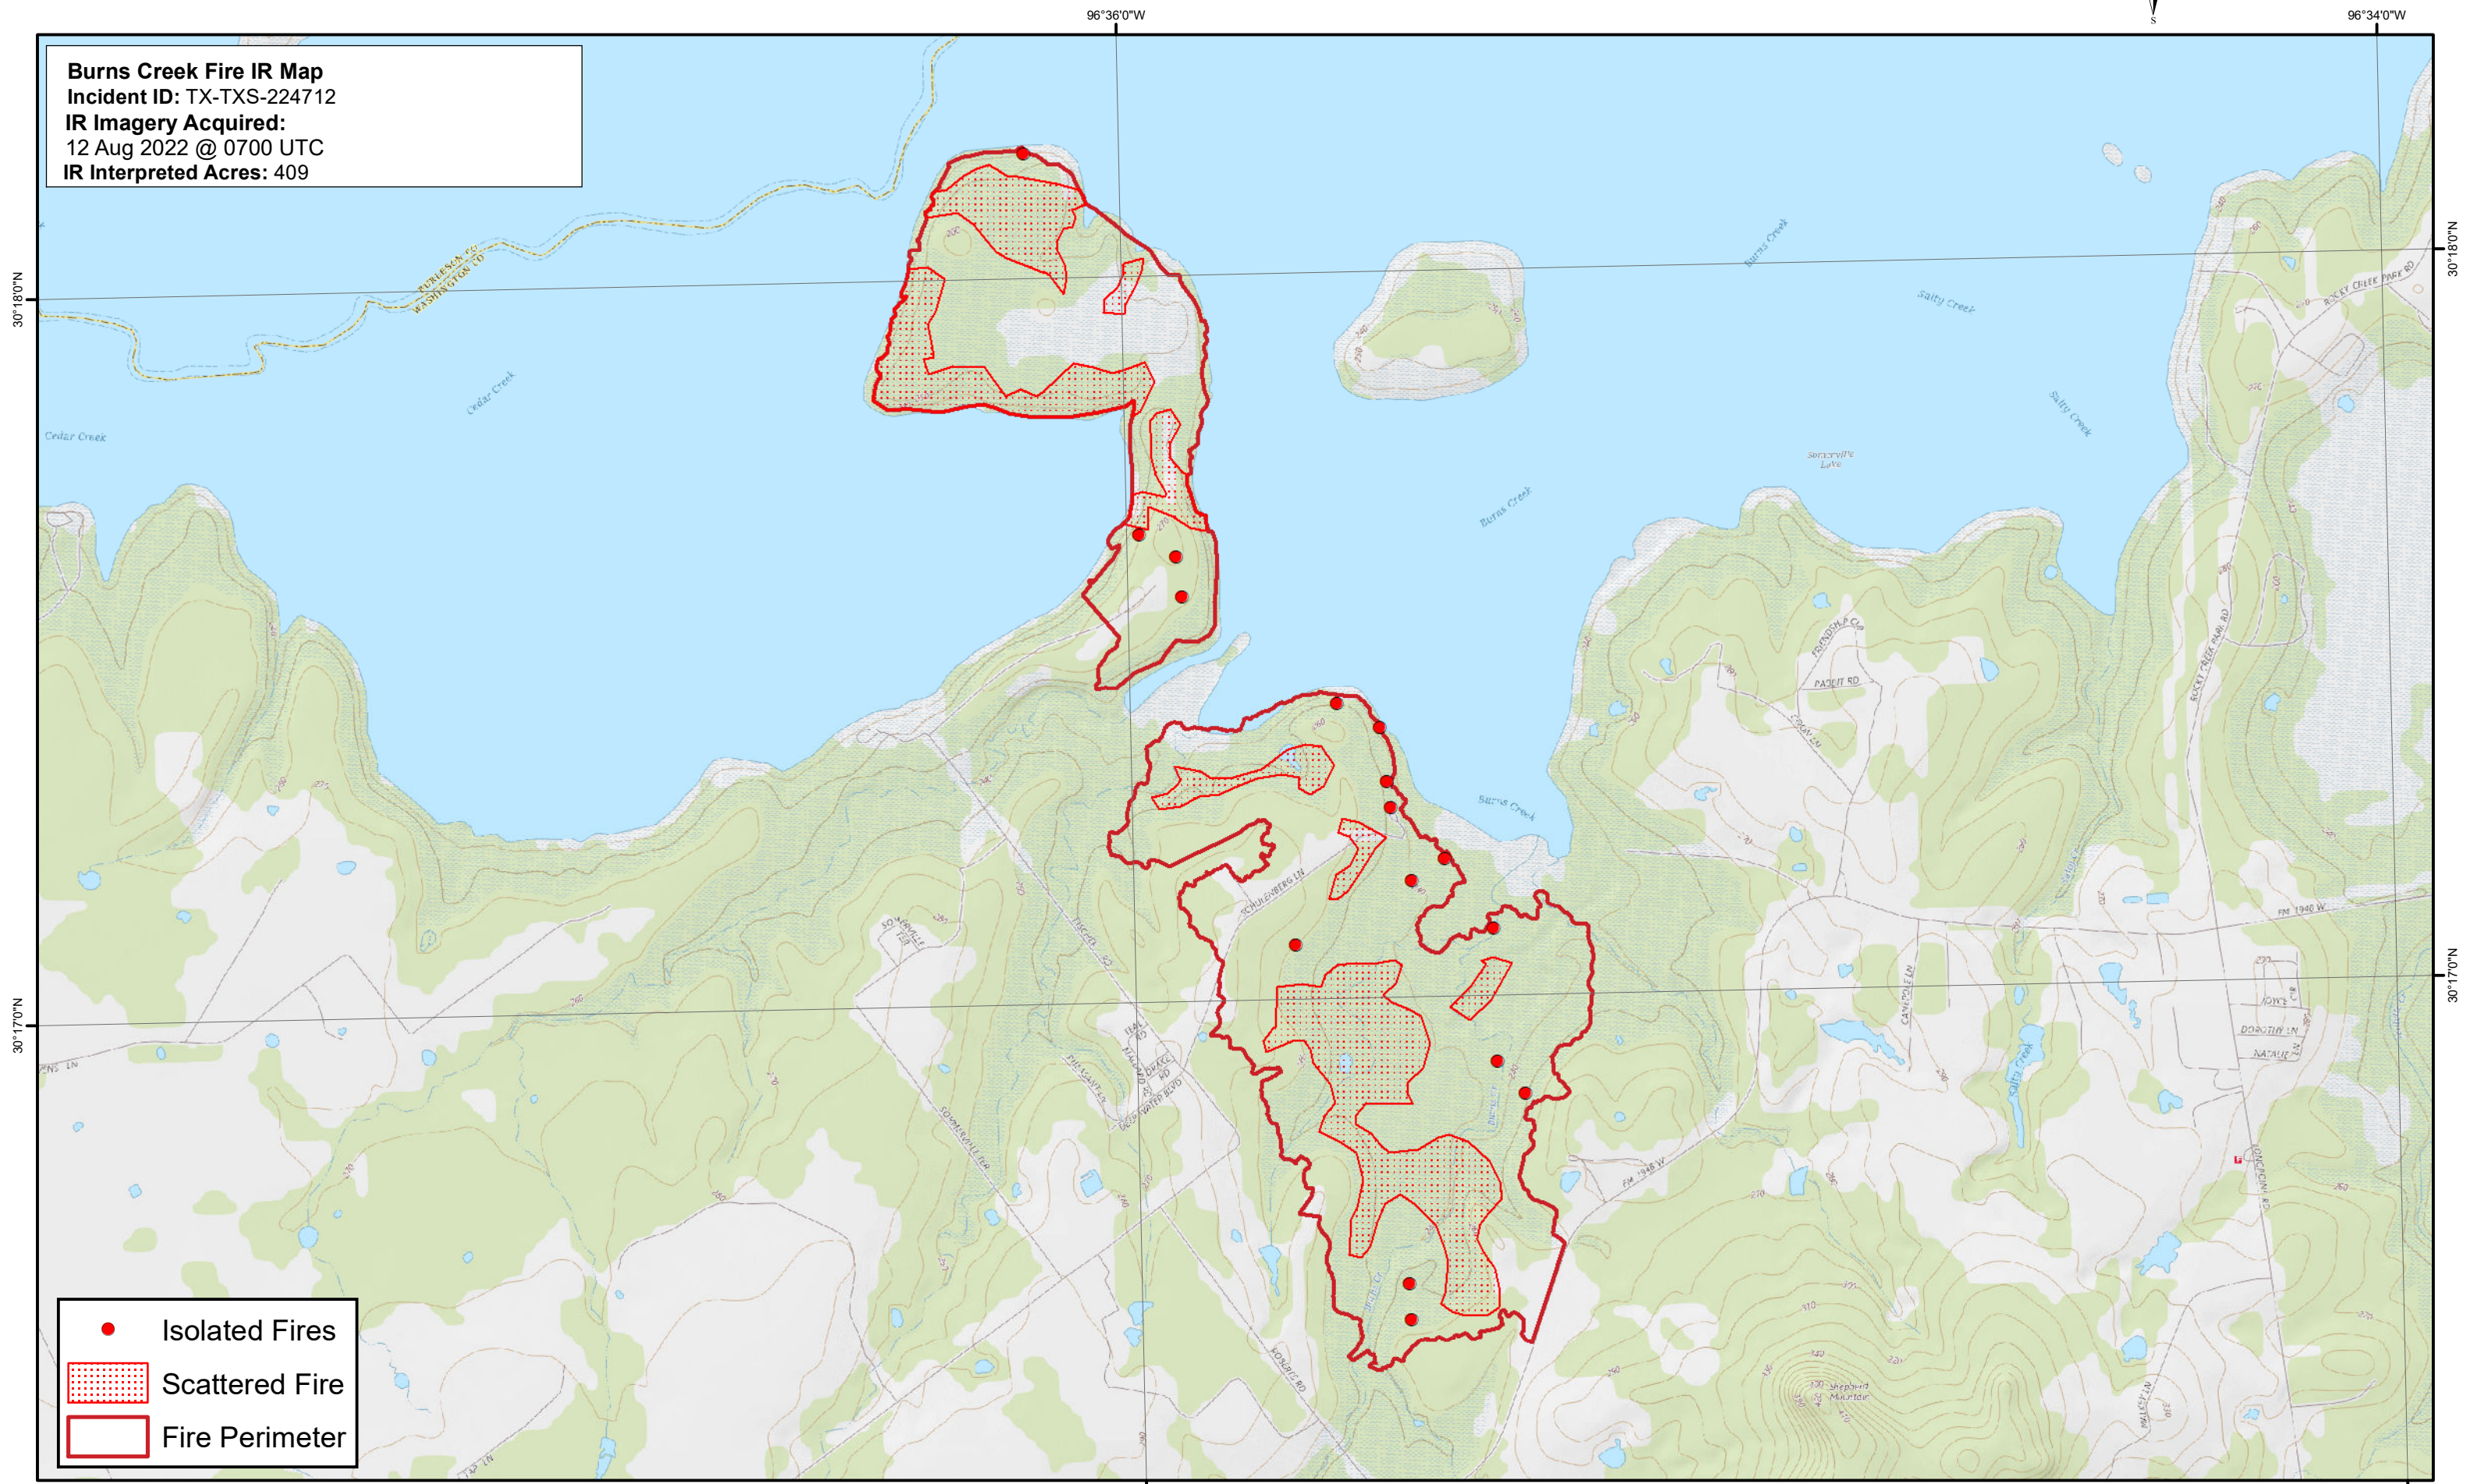

Burns Creek Fire IR Map
Incident ID: TX-TXS-224712
IR Imagery Acquired:
12 Aug 2022 @ 0700 UTC
IR Interpreted Acres: 409

● Isolated Fires
▨ Scattered Fire
▭ Fire Perimeter