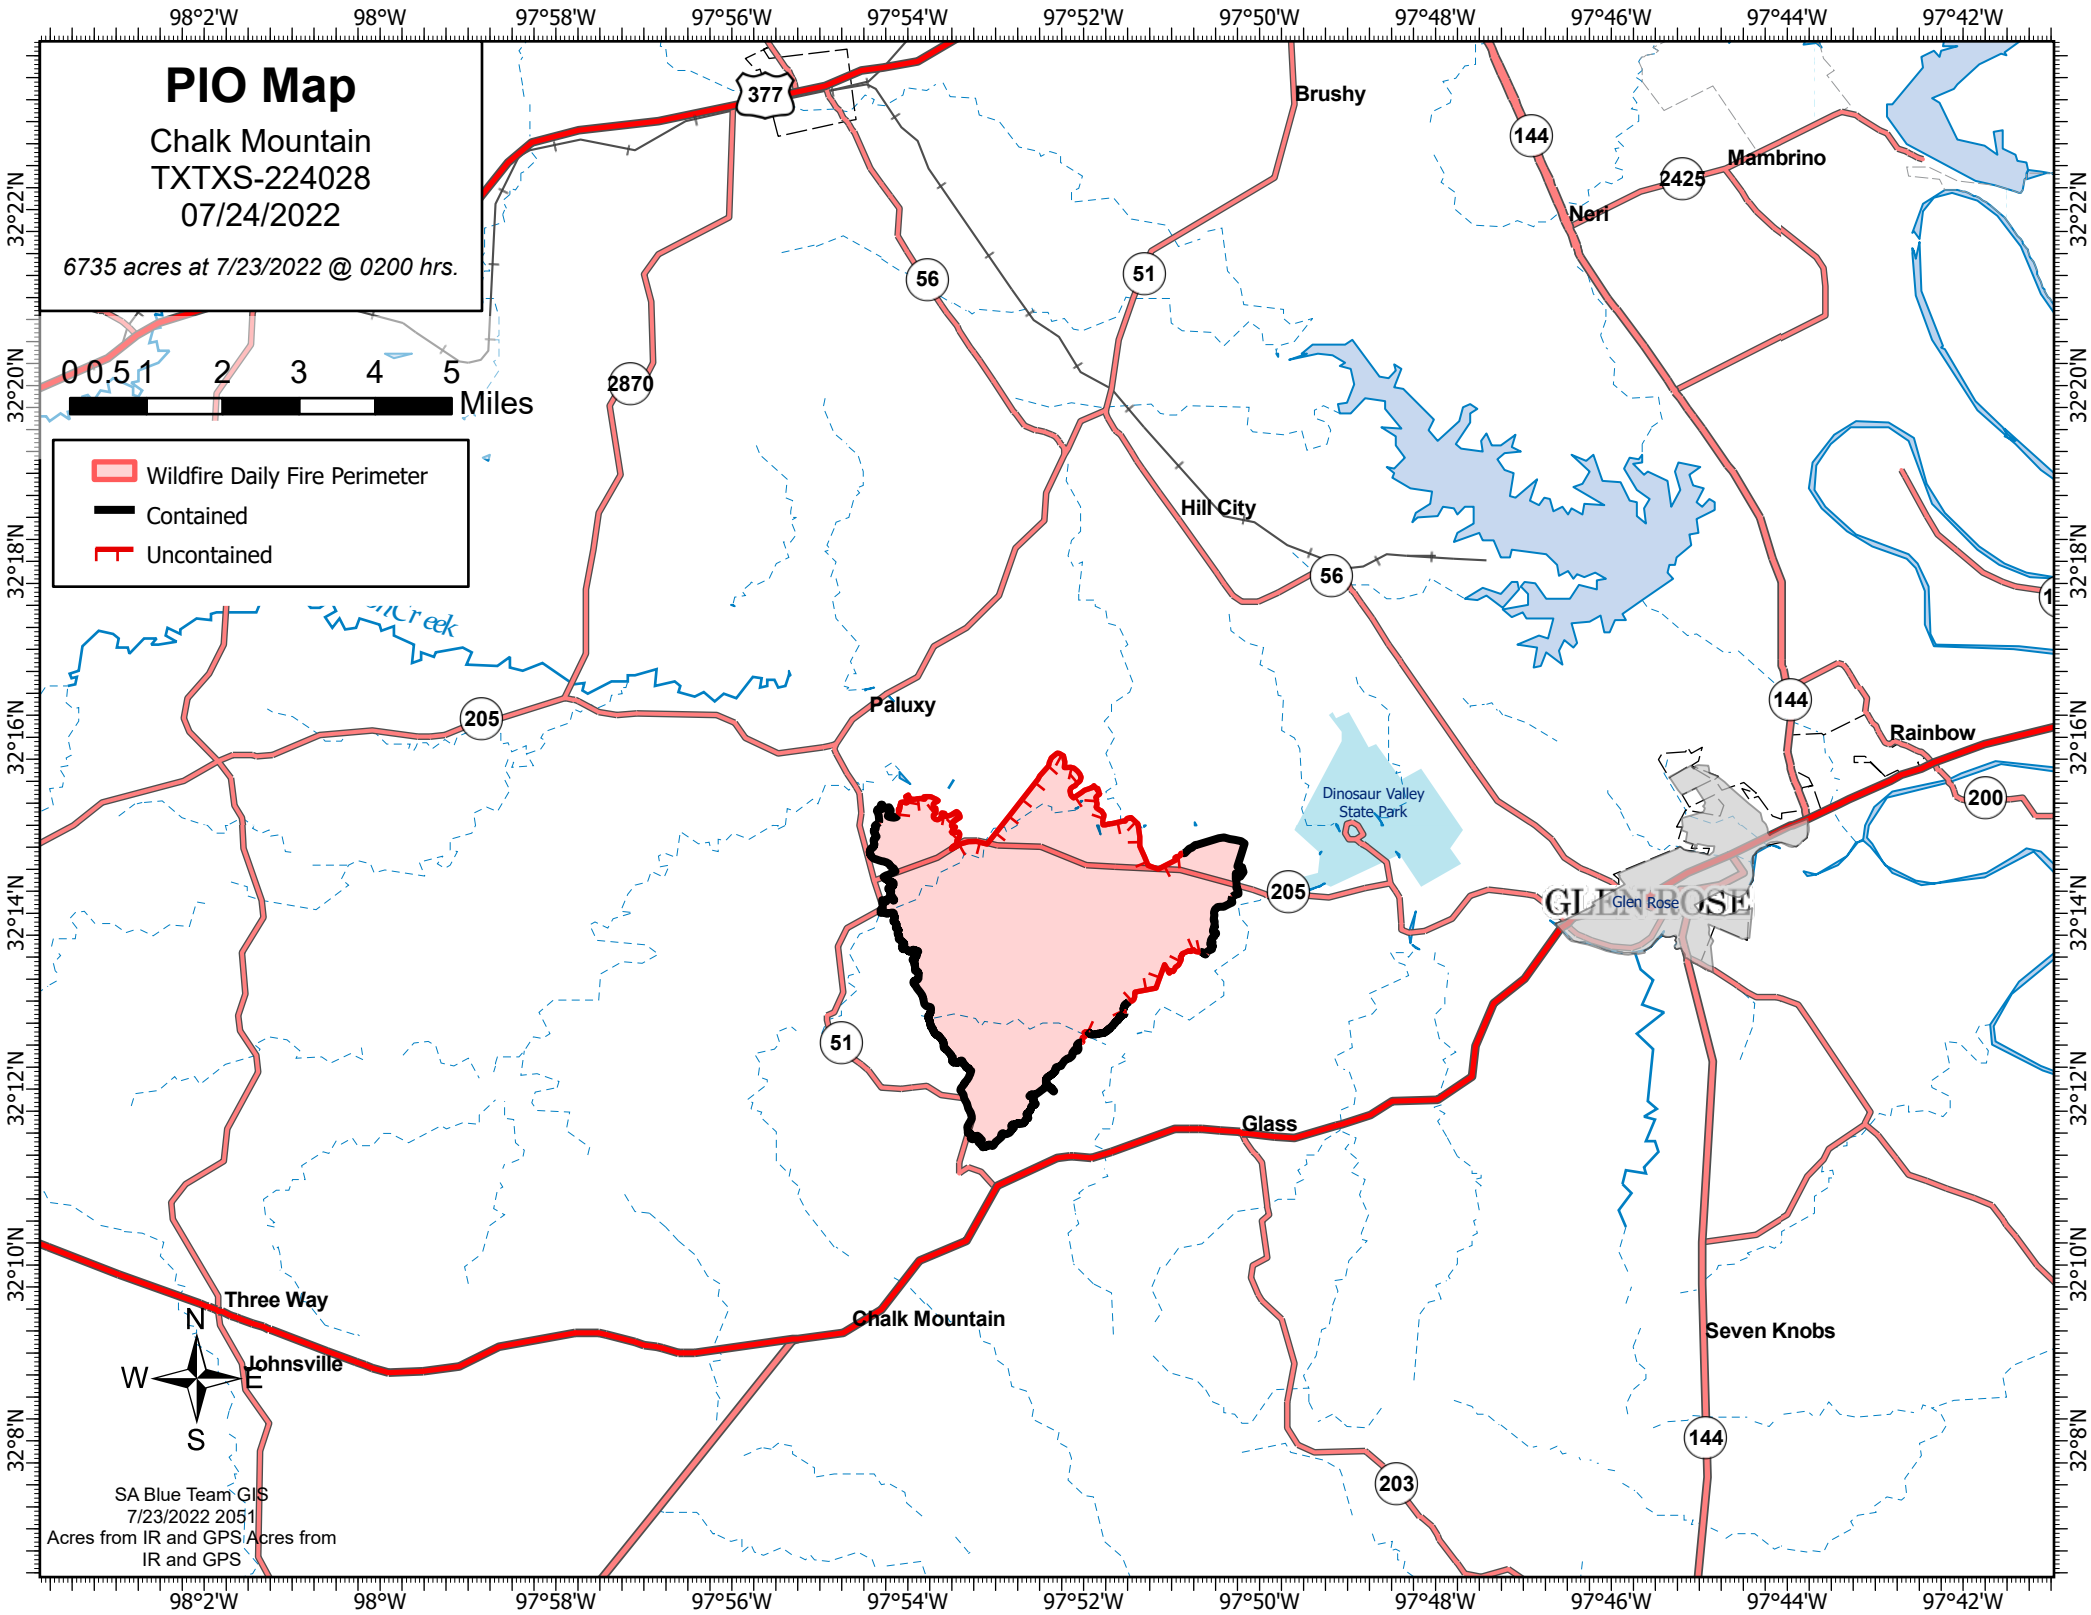

# PIO Map

Chalk Mountain  
TXTXS-224028  
07/24/2022

6735 acres at 7/23/2022 @ 0200 hrs.

- Wildfire Daily Fire Perimeter
- Contained
- Uncontained

SA Blue Team GIS  
7/23/2022 2051  
Acres from IR and GPS Acres from  
IR and GPS