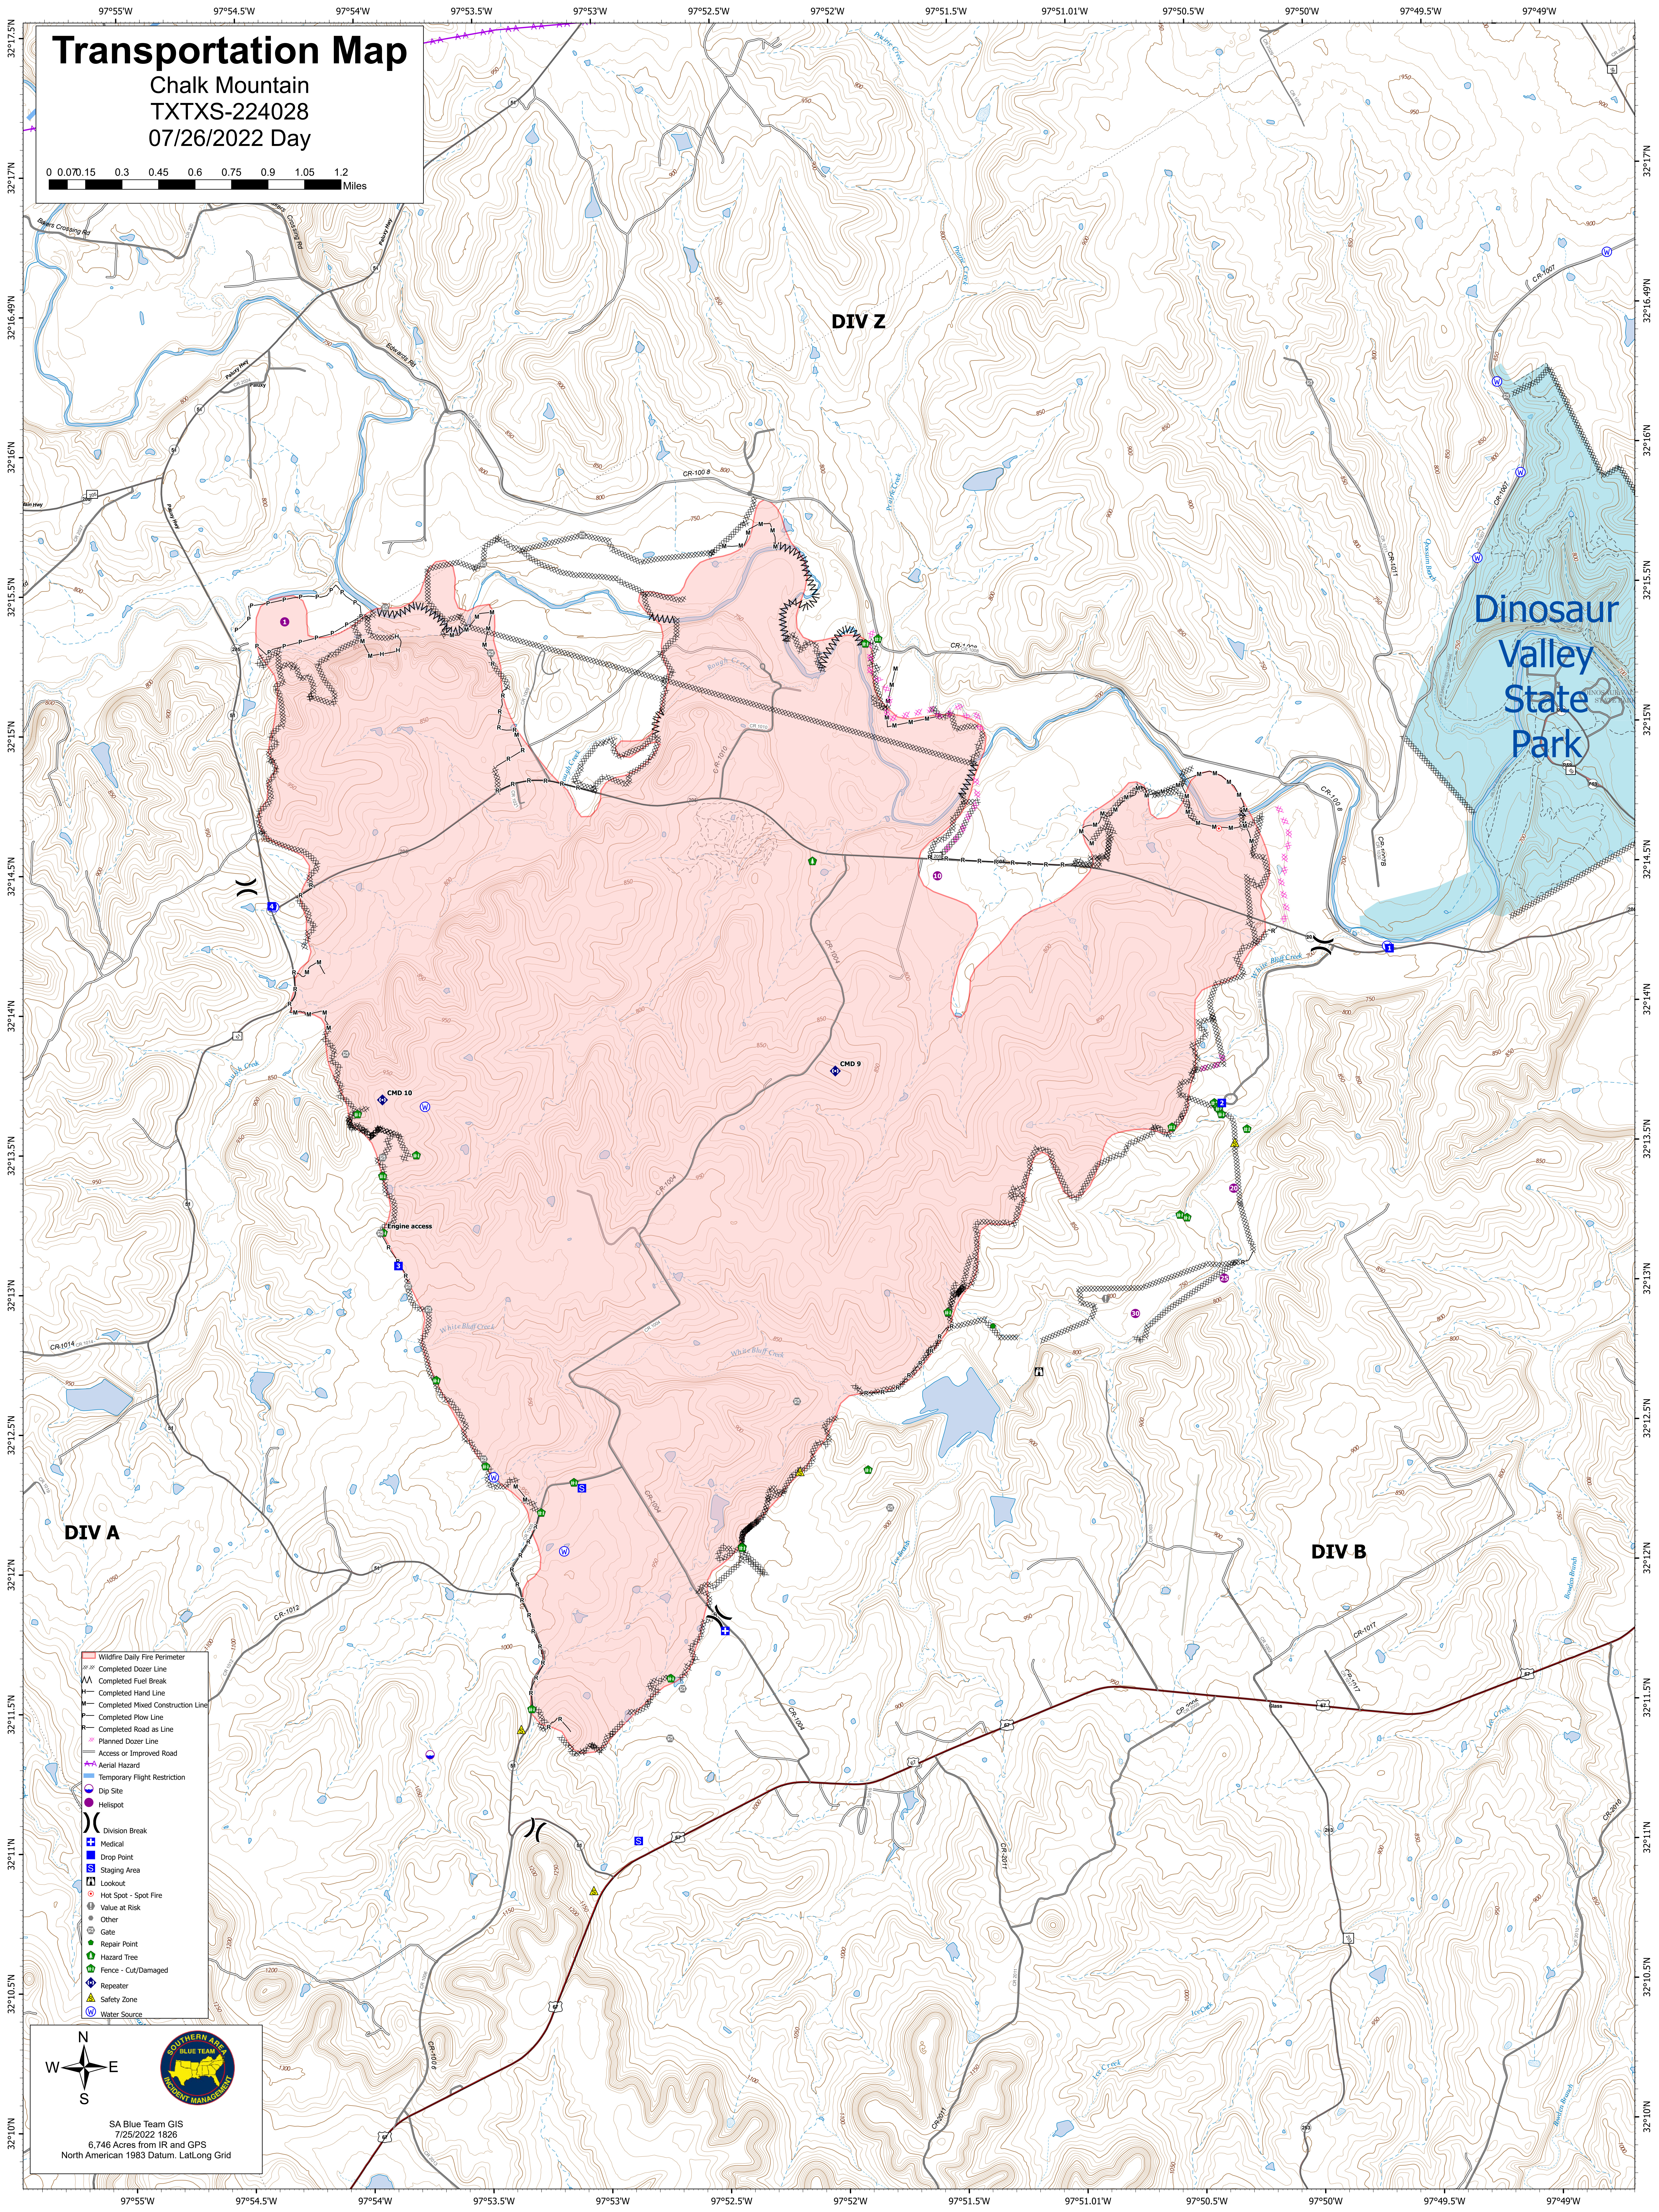

# Transportation Map

Chalk Mountain  
TXTXS-224028  
07/26/2022 Day

DIV Z

Dinosaur Valley State Park

DIV A

DIV B

- Wildfire Daily Fire Perimeter
- Completed Dozer Line
- Completed Fuel Break
- Completed Hand Line
- Completed Mixed Construction Line
- Completed Plow Line
- Completed Road as Line
- Planned Dozer Line
- Access or Improved Road
- Aerial Hazard
- Temporary Flight Restriction
- Dip Site
- Helipoint
- Division Break
- Medical
- Drop Point
- Staging Area
- Lookout
- Hot Spot - Spot Fire
- Value at Risk
- Other
- Gate
- Repair Point
- Hazard Tree
- Fence - Cut/Damaged
- Repeater
- Safety Zone
- Water Source

SA Blue Team GIS  
7/25/2022 1826  
6,746 Acres from IR and GPS  
North American 1983 Datum, Lat/Long Grid