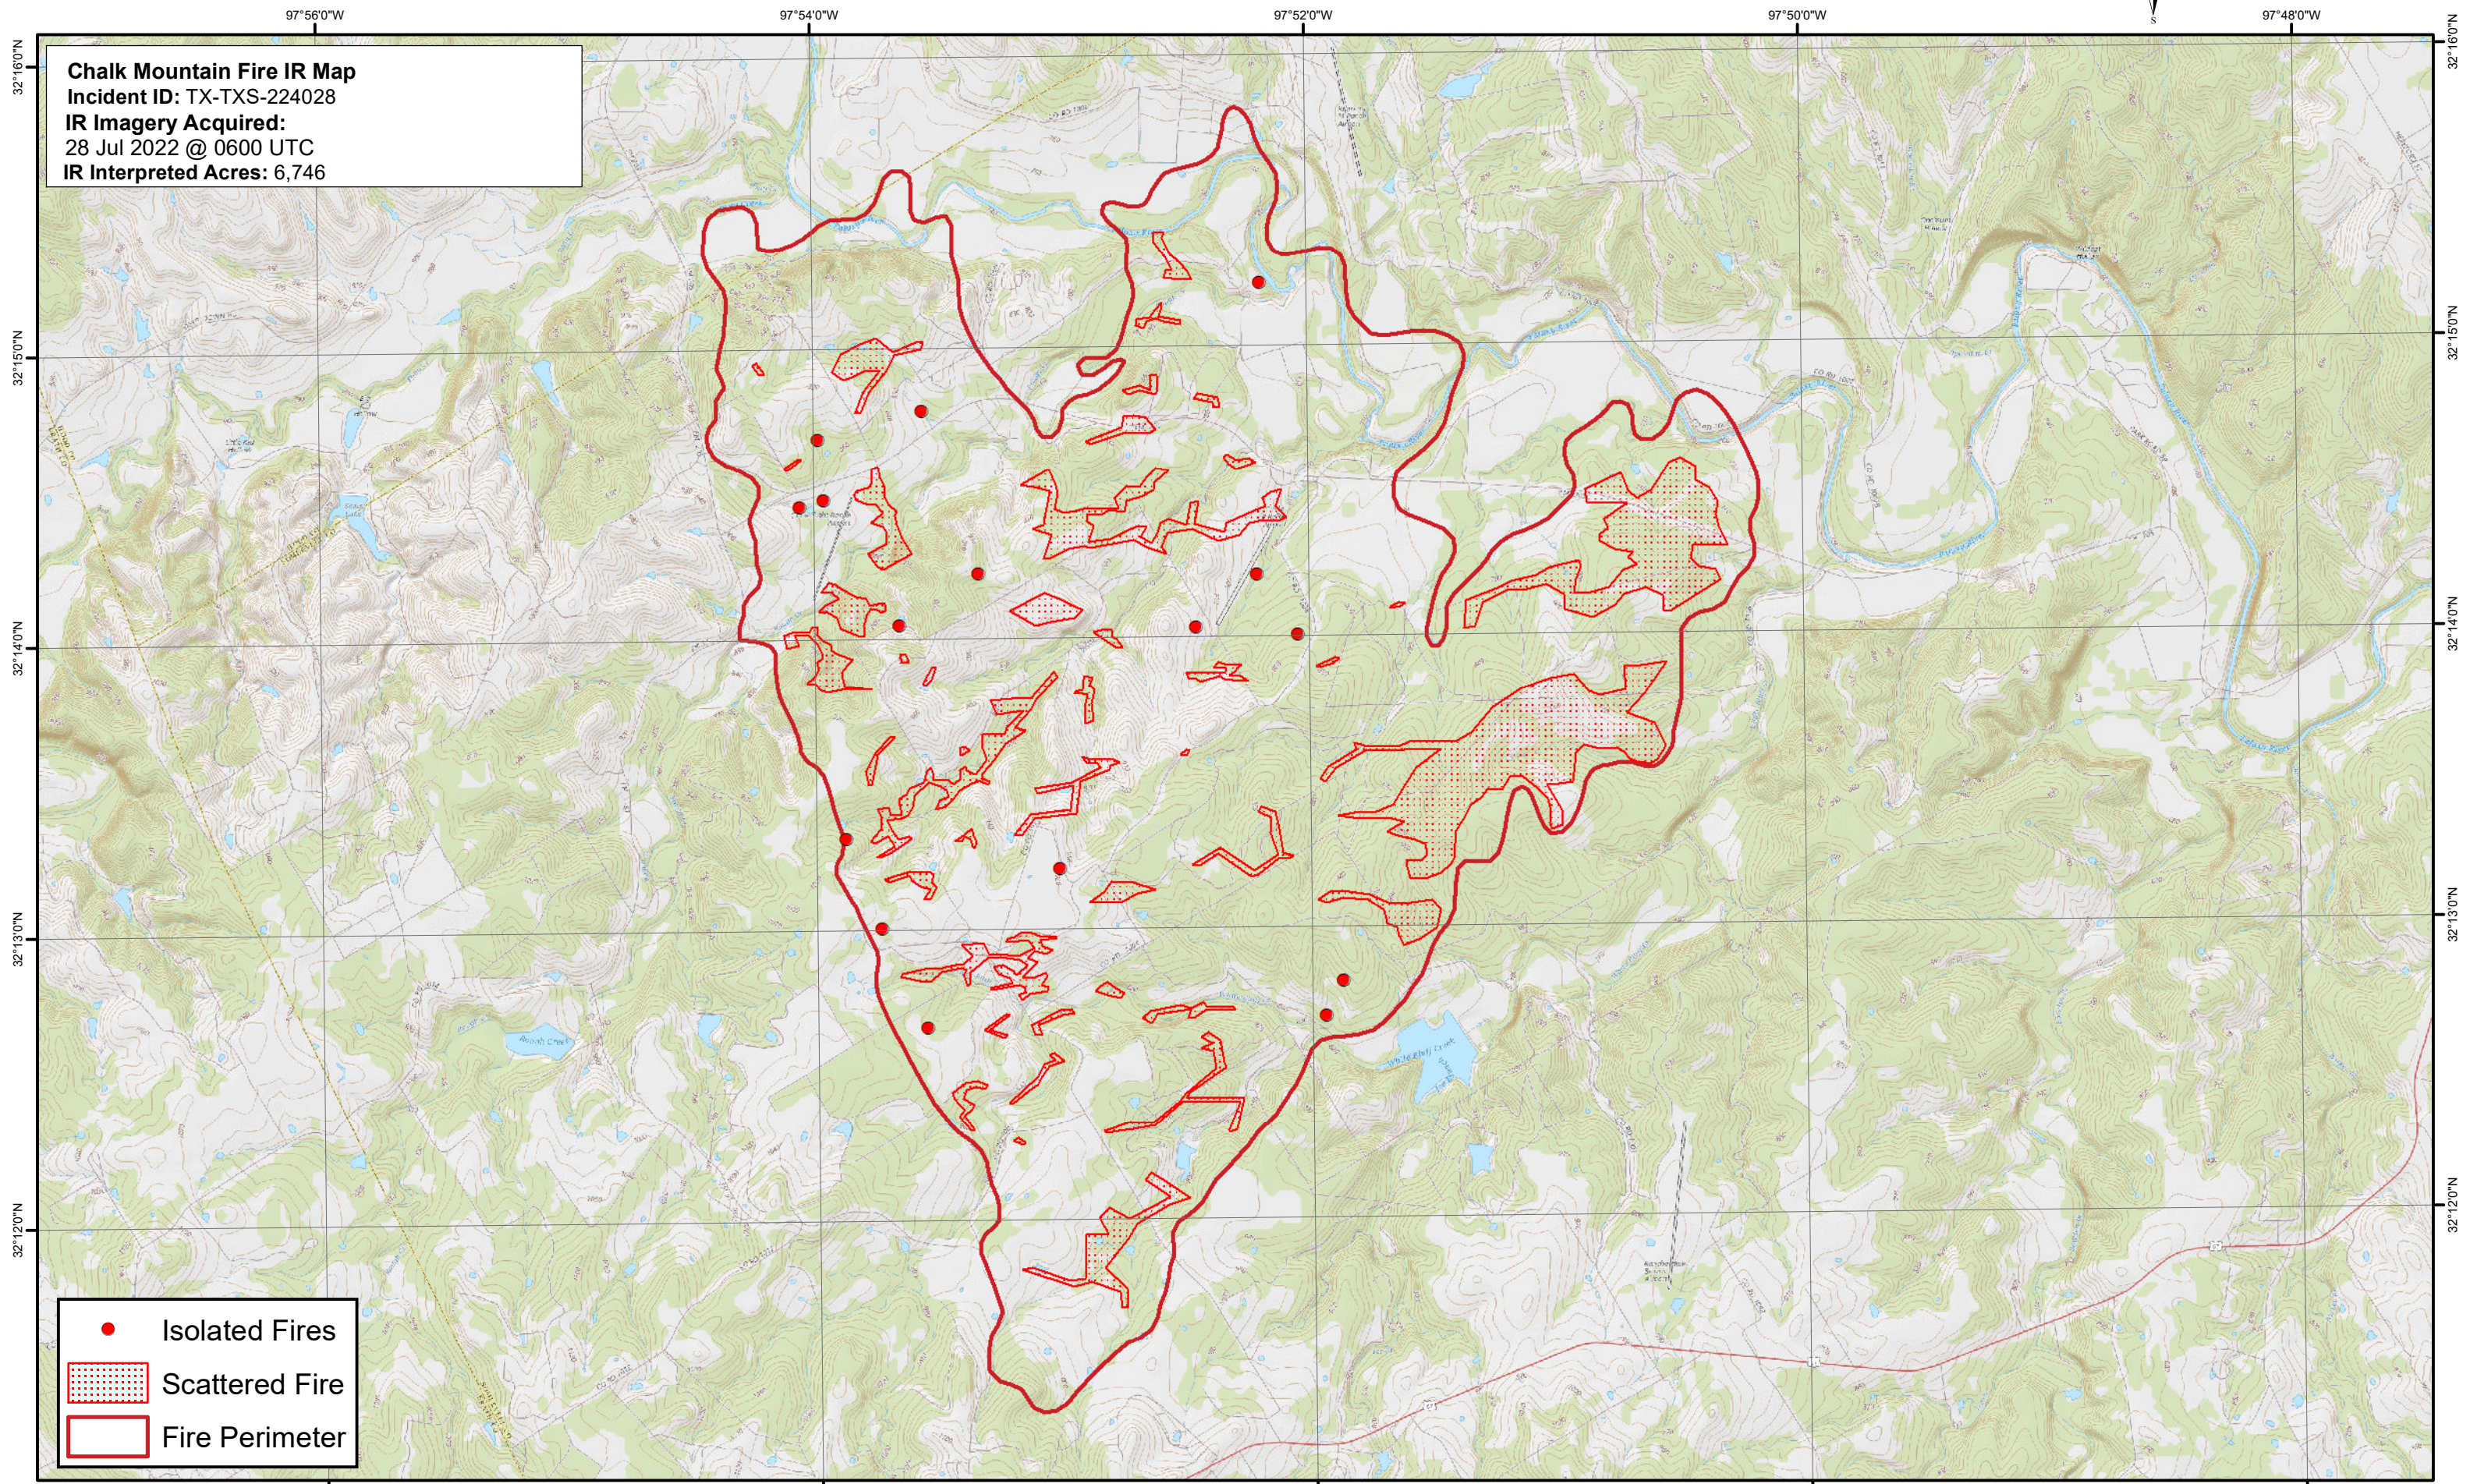

Chalk Mountain Fire IR Map
Incident ID: TX-TXS-224028
IR Imagery Acquired:
28 Jul 2022 @ 0600 UTC
IR Interpreted Acres: 6,746

	Isolated Fires
	Scattered Fire
	Fire Perimeter