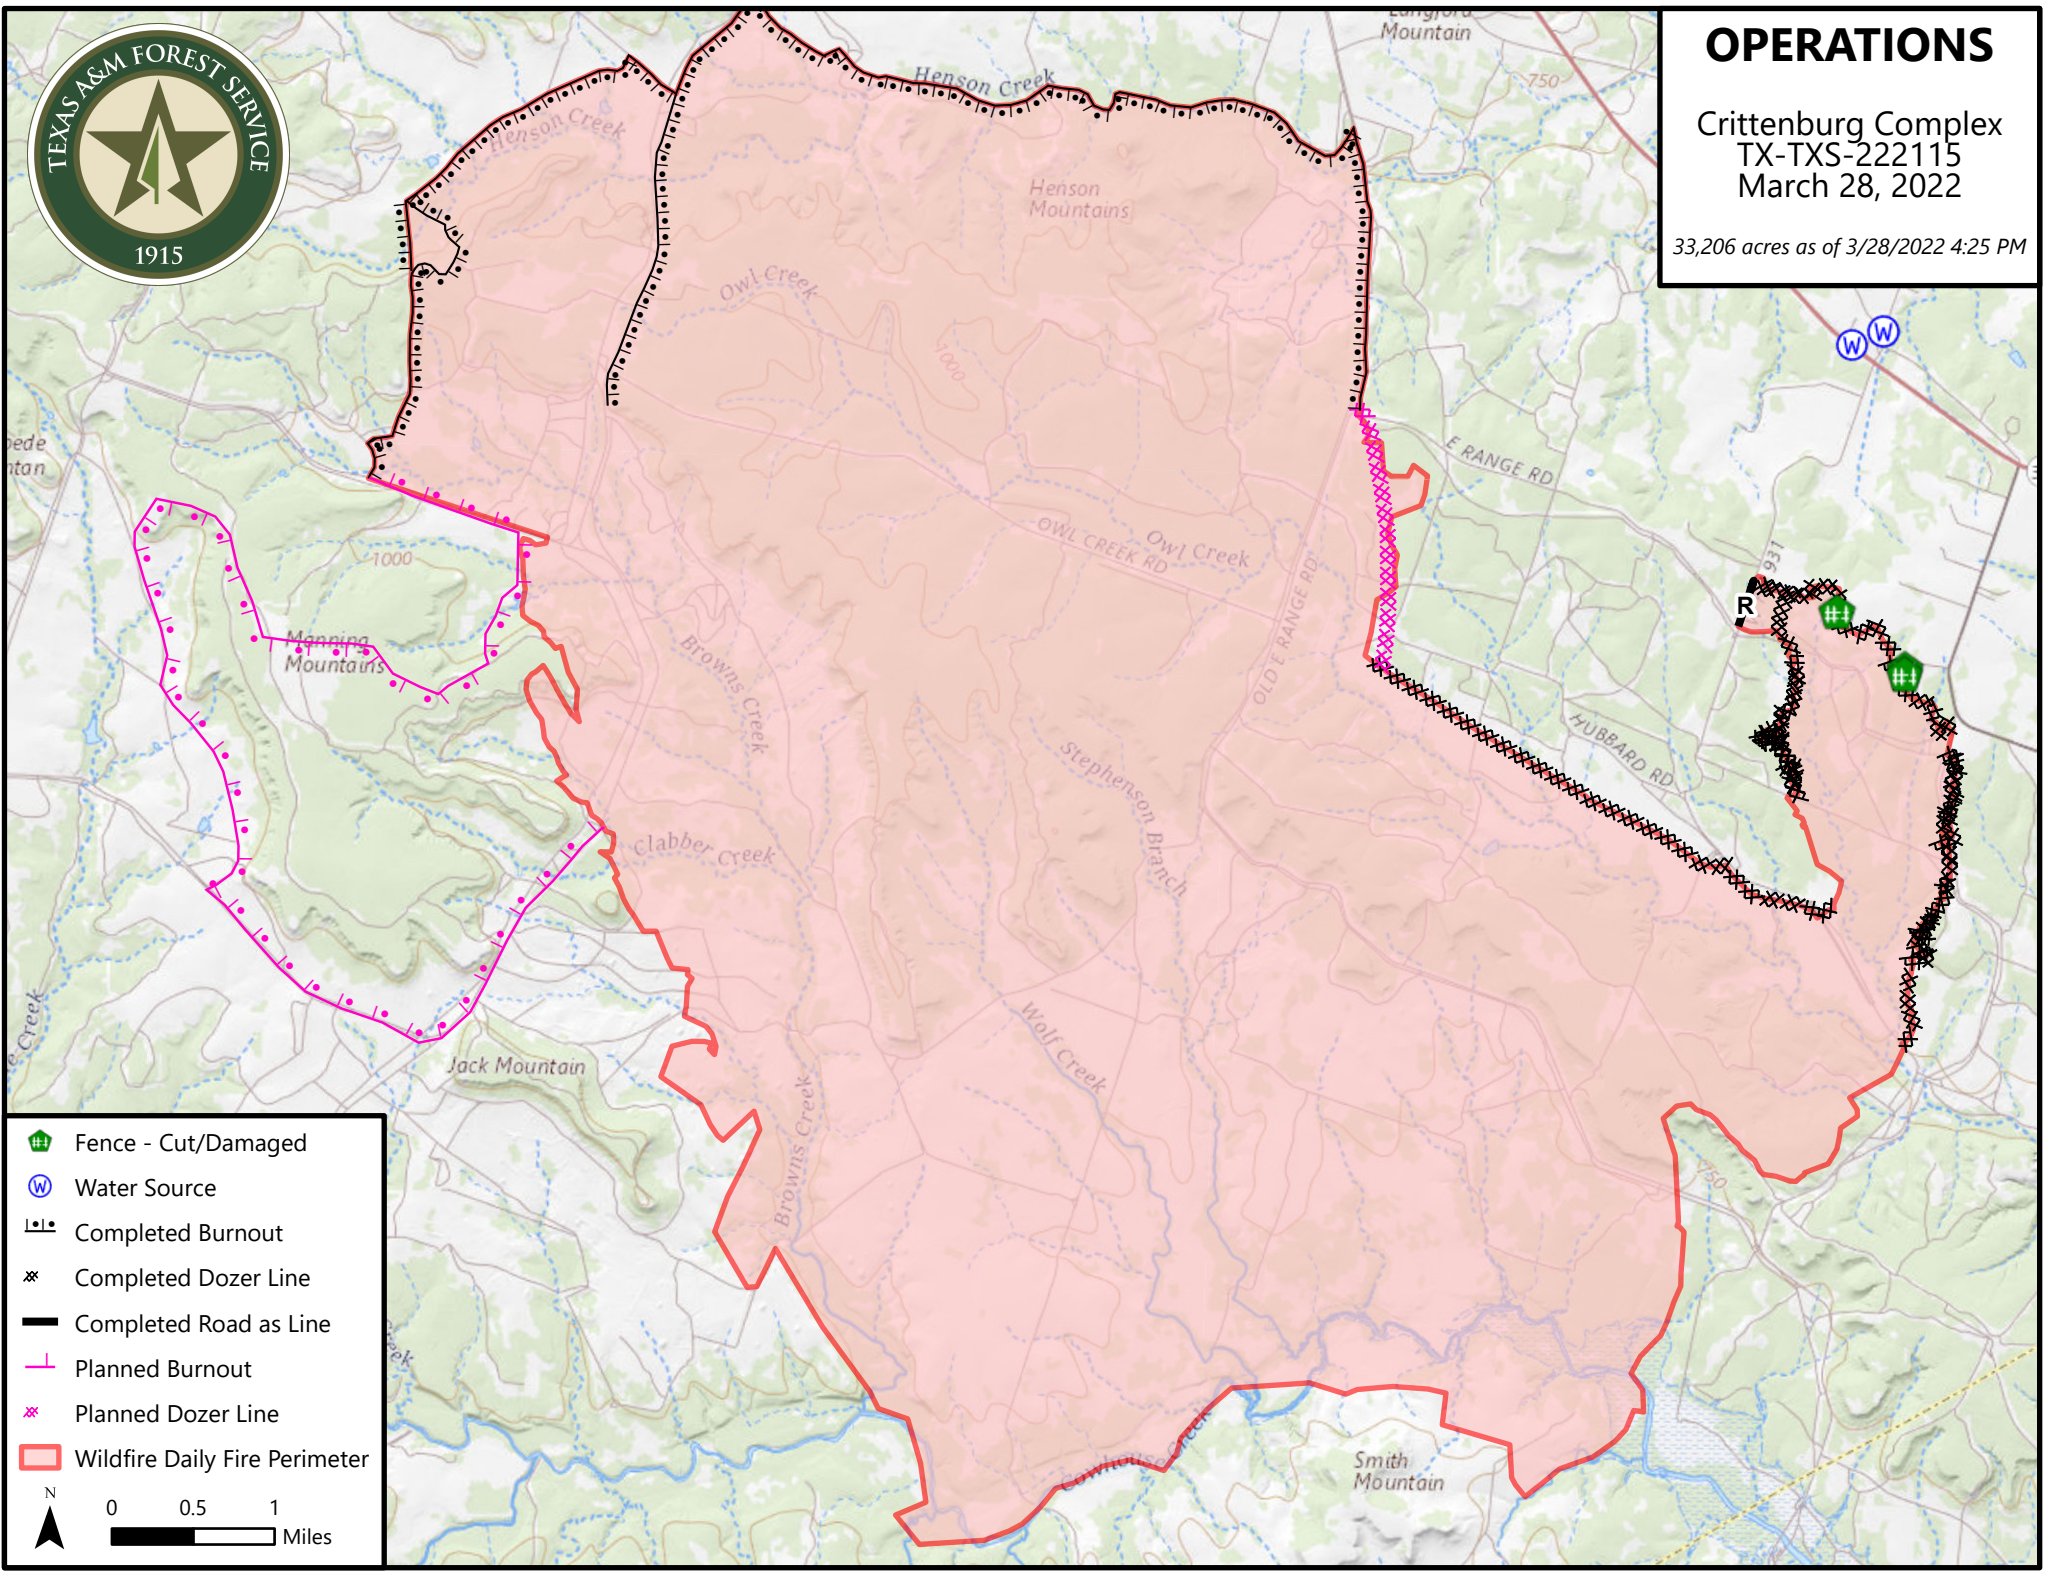

OPERATIONS

Crittenburg Complex
TX-TXS-222115
March 28, 2022

33,206 acres as of 3/28/2022 4:25 PM

- Fence - Cut/Damaged
- Water Source
- Completed Burnout
- Completed Dozer Line
- Completed Road as Line
- Planned Burnout
- Planned Dozer Line
- Wildfire Daily Fire Perimeter