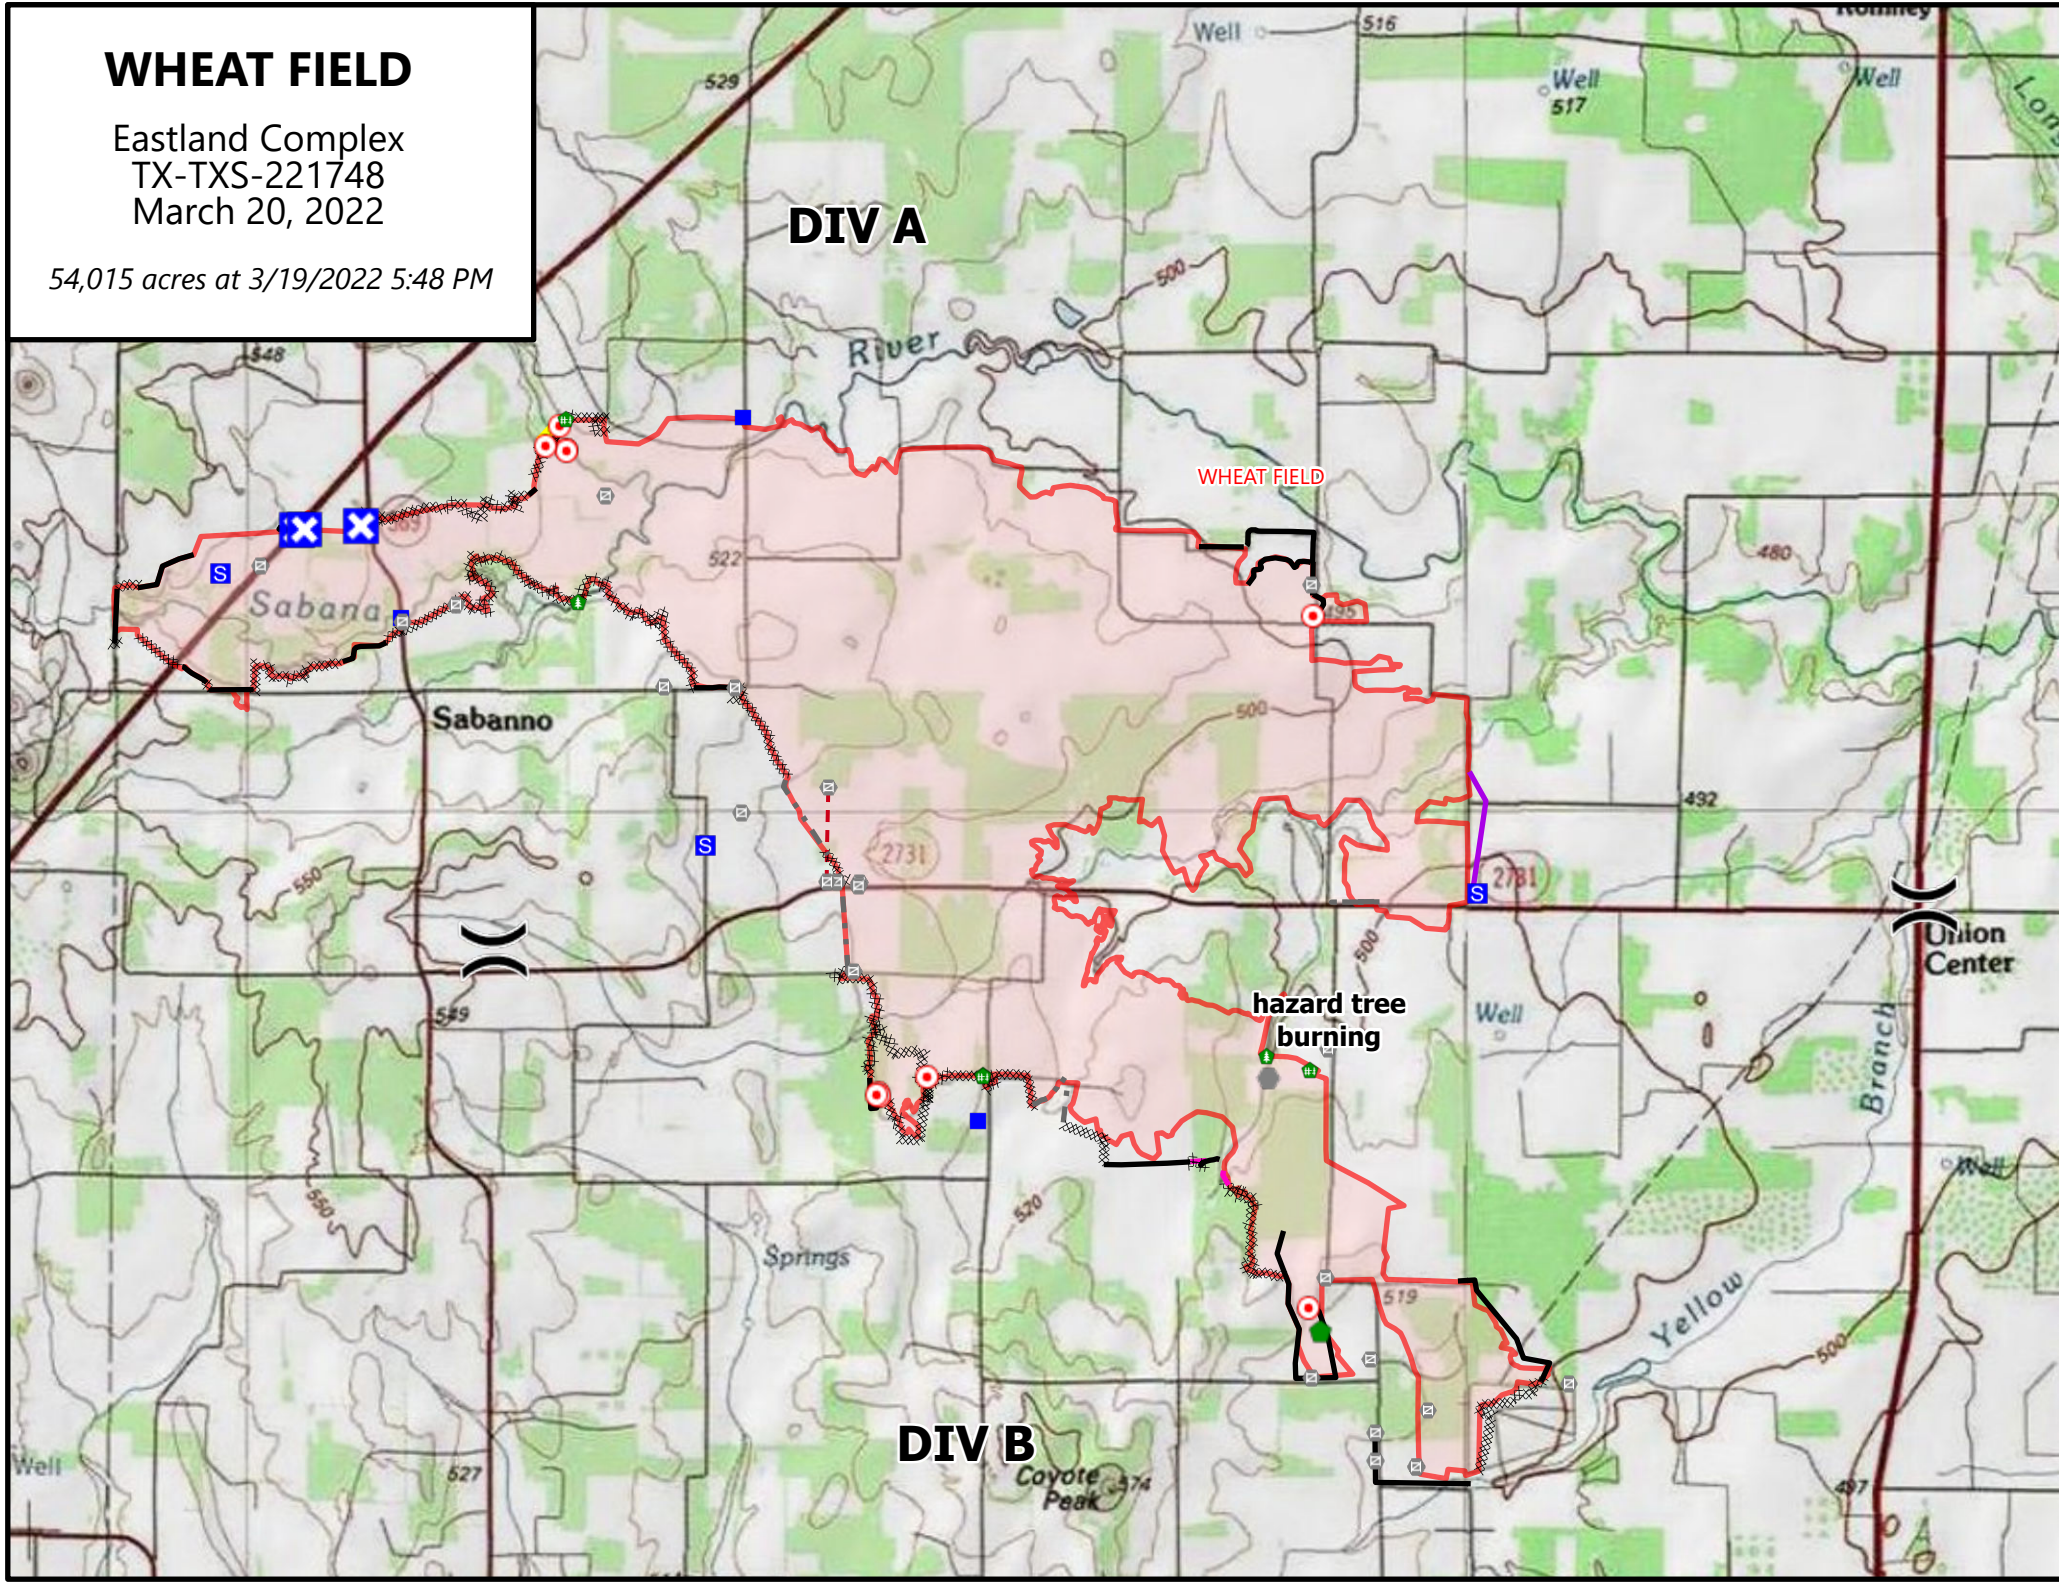

WHEAT FIELD

Eastland Complex
TX-TXS-221748
March 20, 2022

54,015 acres at 3/19/2022 5:48 PM

DIV A

WHEAT FIELD

Sabanno

hazard tree
burning

DIV B

Union
Center