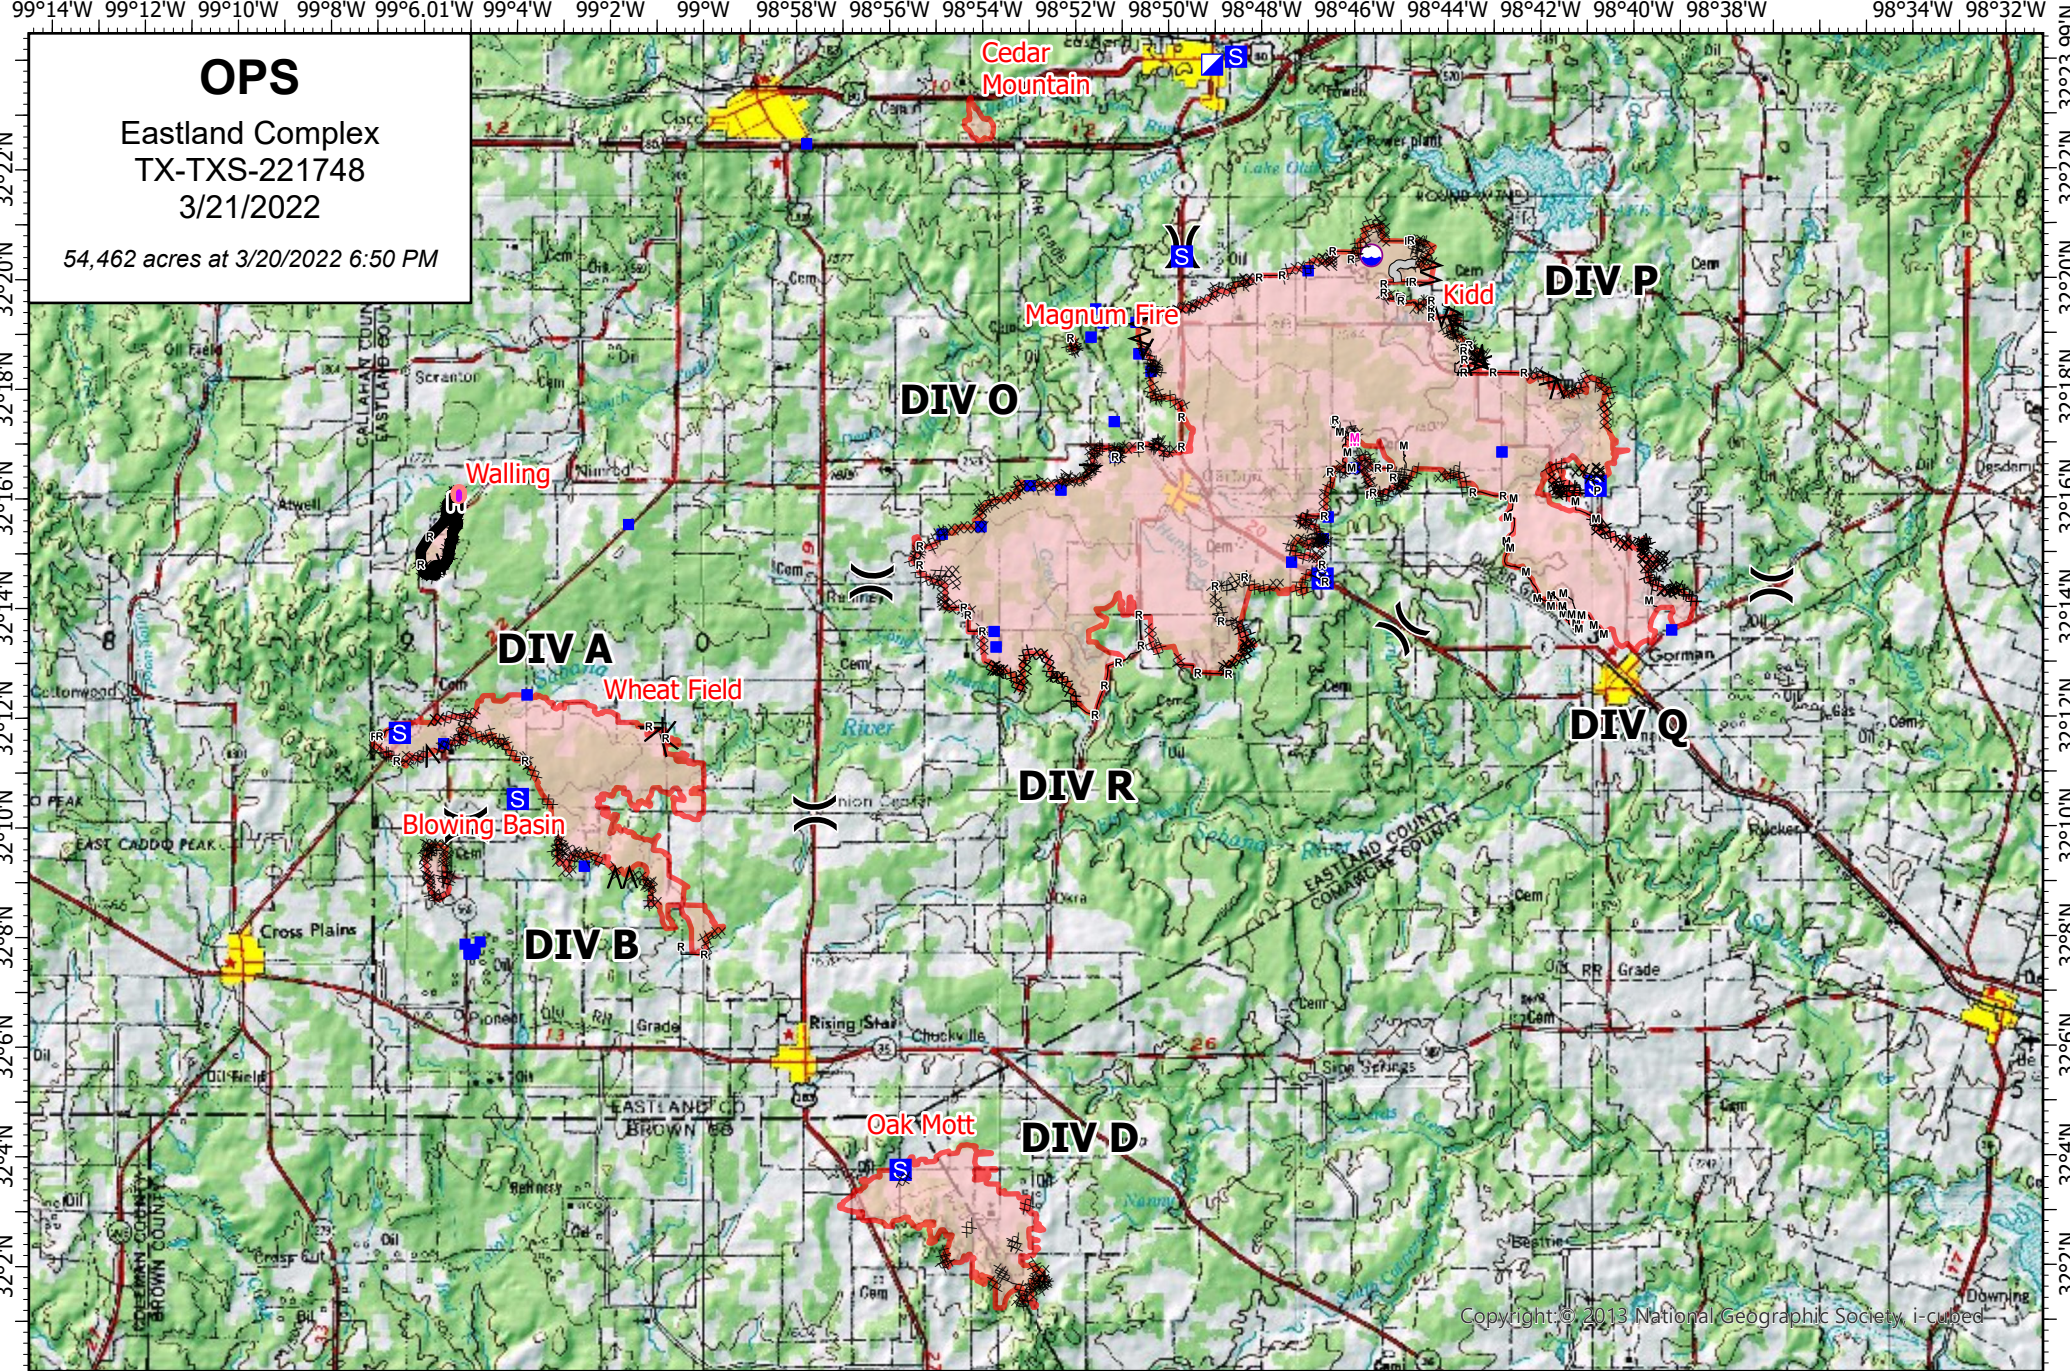

OPS

Eastland Complex
TX-TXS-221748

3/21/2022

54,462 acres at 3/20/2022 6:50 PM

Wildfire Daily Fire Perimeter	Contained	Completed Road as Line
Dip Site	Completed Dozer Line	Planned Mixed Construction Line
Division Break	Completed Fuel Break	Access or Improved Road
Incident Command Post	Completed Hand Line	Retardant Drop
Drop Point	Completed Mixed Construction Line	Label Point
Staging Area	Completed Plow Line	

TCLAPP
3/20/2022 2029
Acres from Heat Detection
North American 1983 Datum. Lat/Long Grid