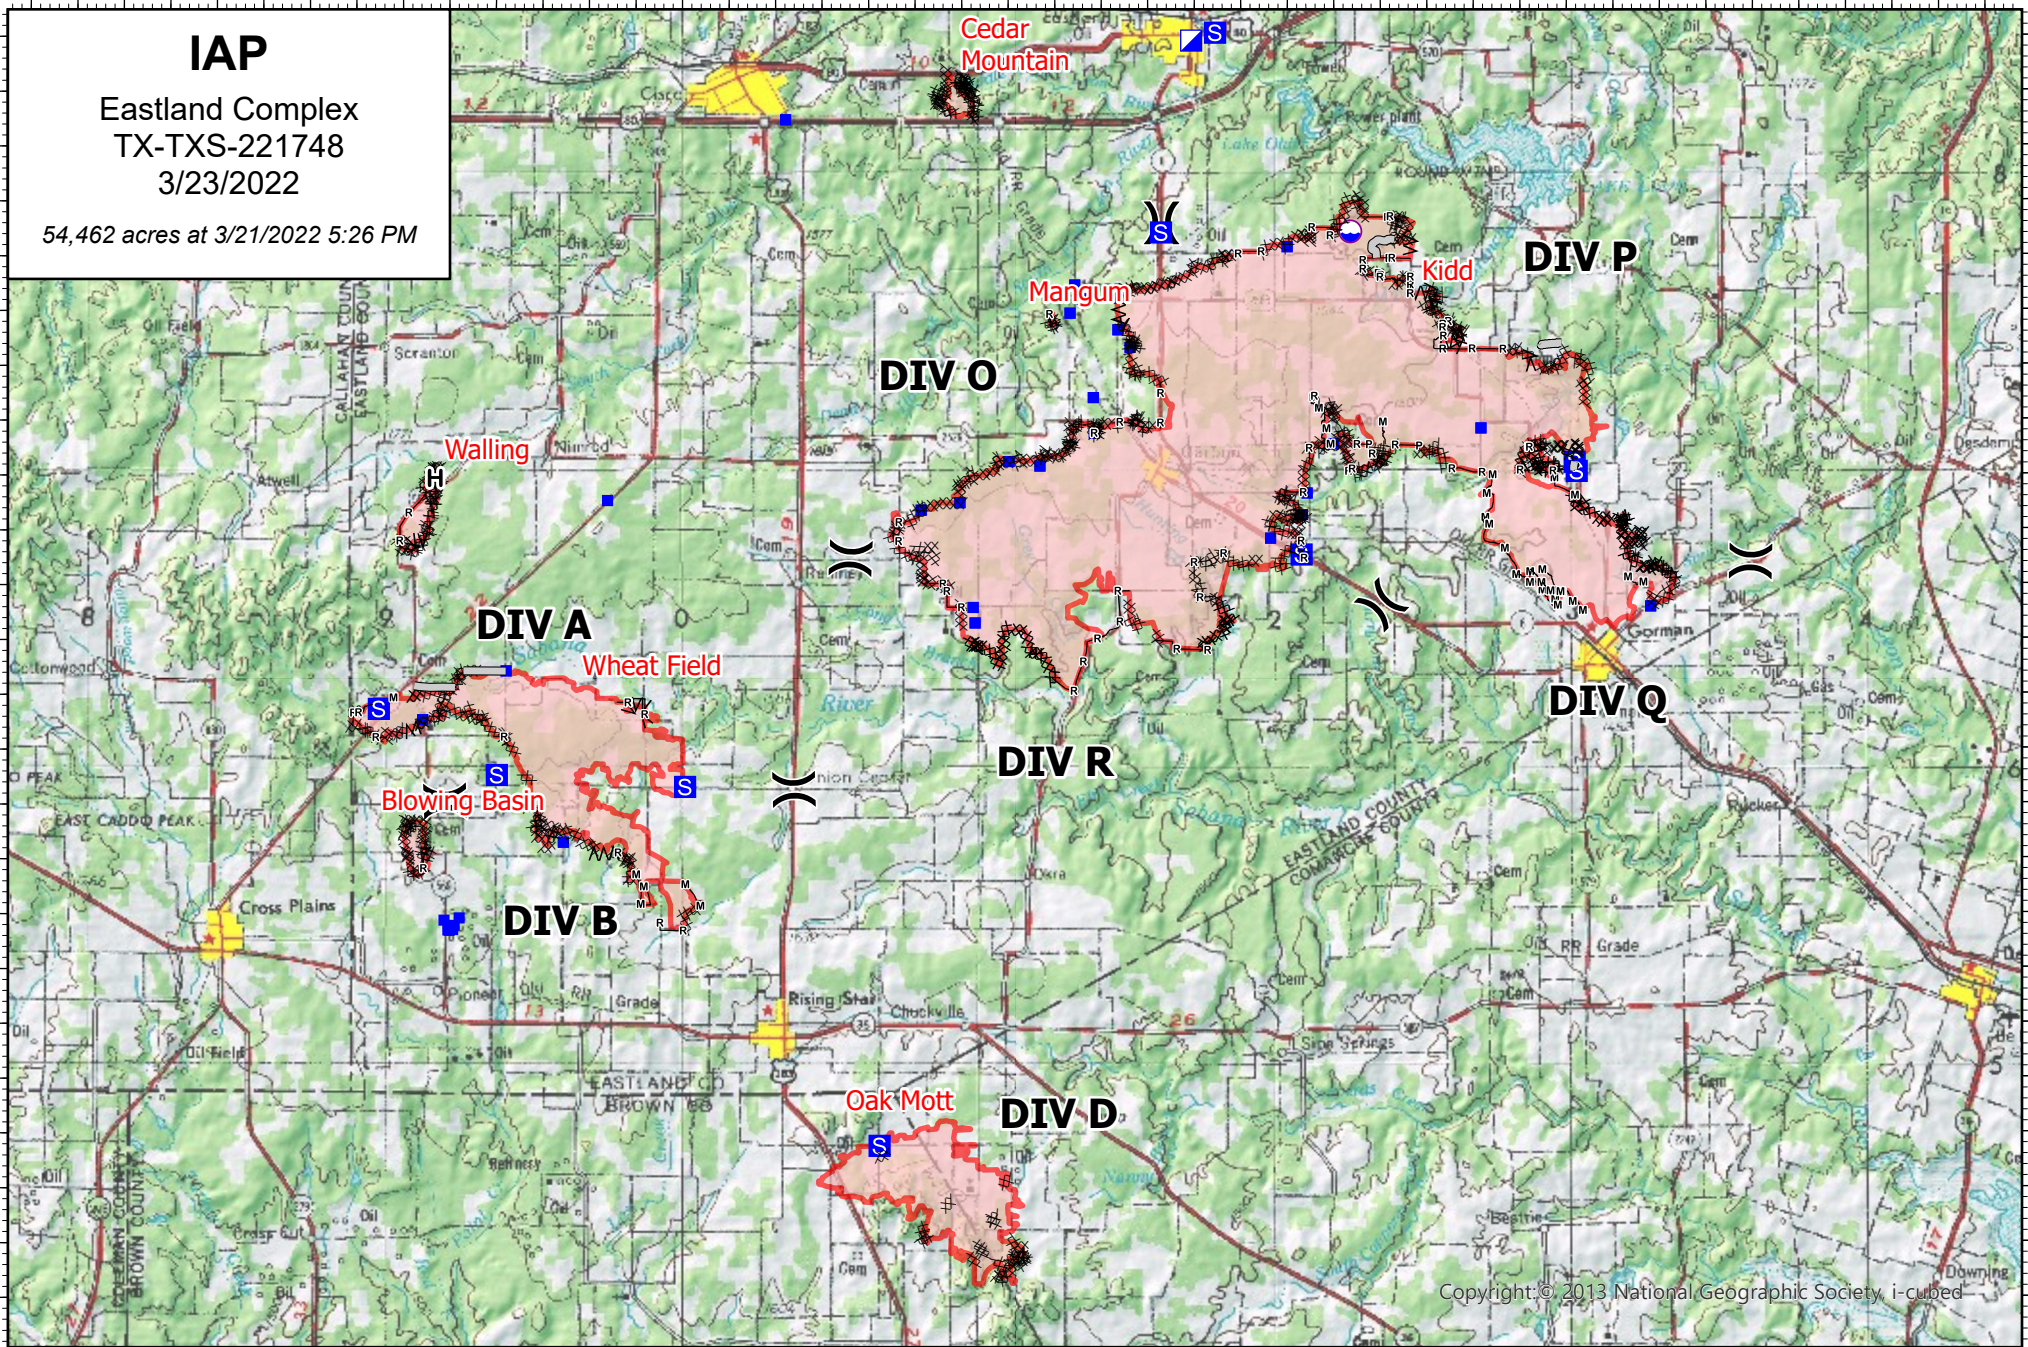

IAP

Eastland Complex
TX-TXS-221748

3/23/2022

54,462 acres at 3/21/2022 5:26 PM

Wildfire Daily Fire Perimeter	Staging Area	Completed Plow Line
Dip Site	Completed Dozer Line	Completed Road as Line
Division Break	Completed Fuel Break	Access or Improved Road
Incident Command Post	Completed Hand Line	
Drop Point	Completed Mixed Construction Line	

TCLAPP
3/22/2022 2020
Acres from Heat Detection
North American 1983 Datum. Lat/Long Grid

Copyright: © 2013 National Geographic Society, i-cubed