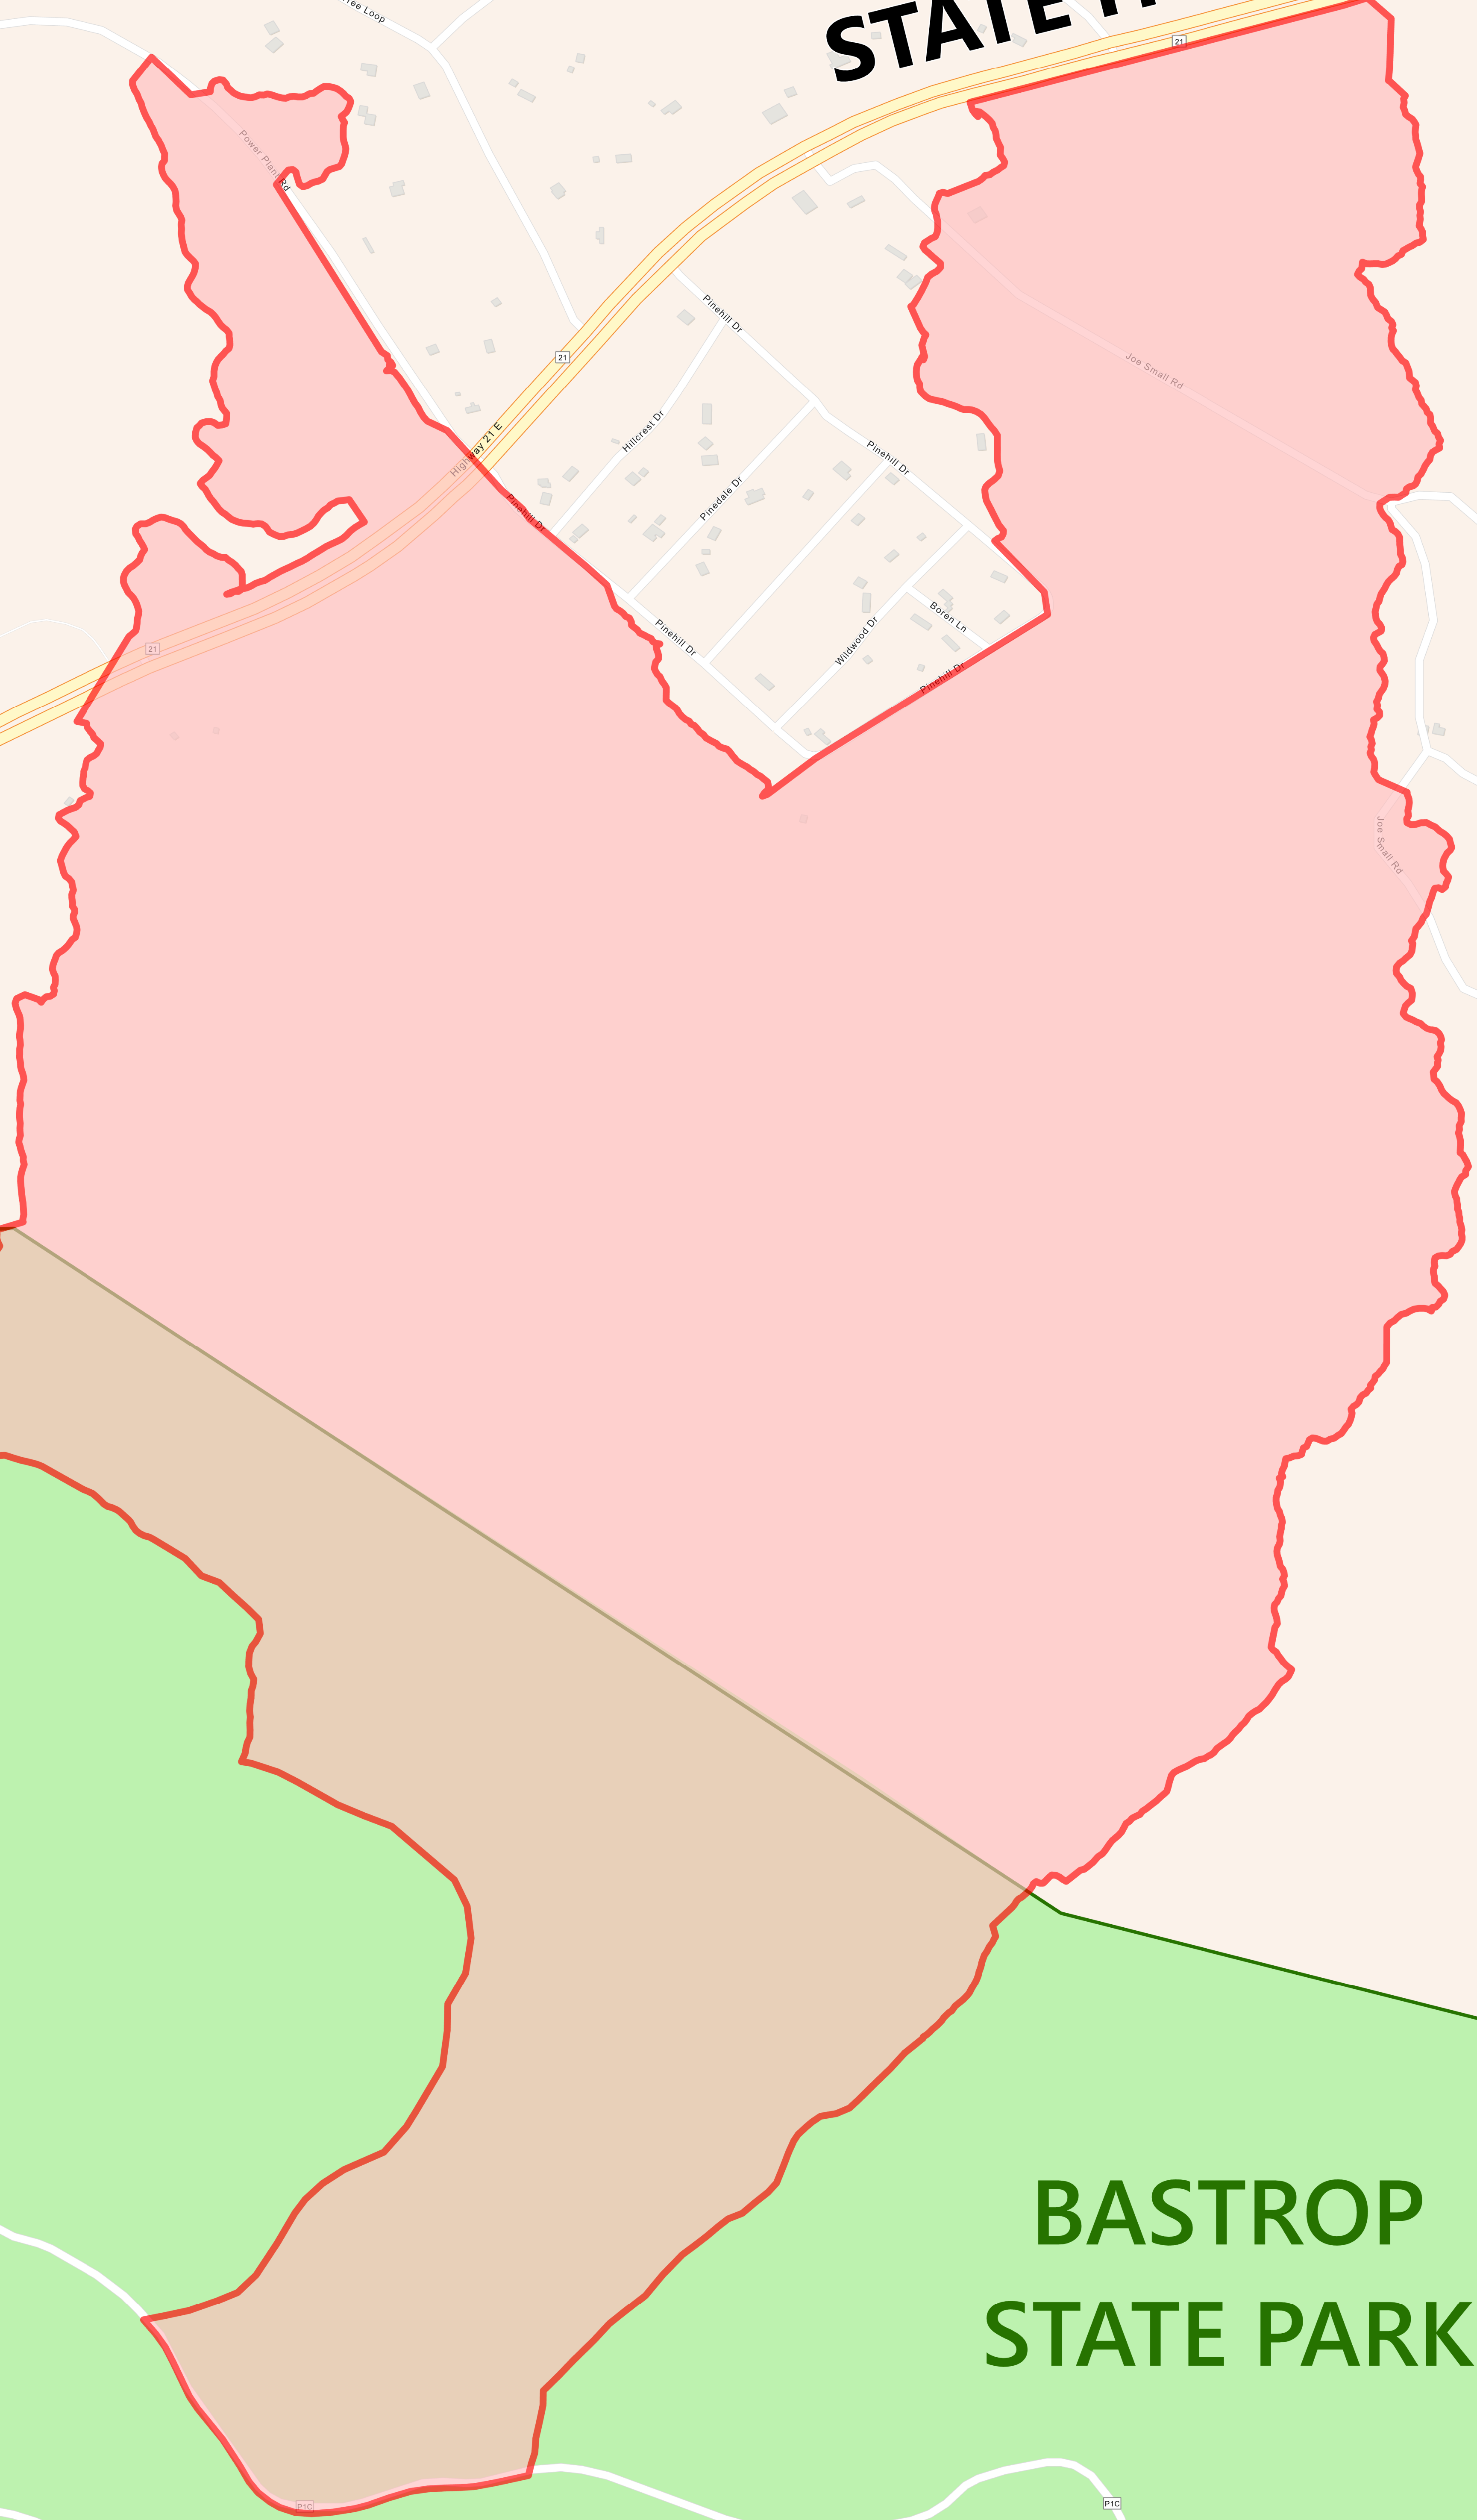

STATE HWY 21

**BASTROP
STATE PARK**

**PUBLIC
INFORMATION**

Rolling Pines
TX-TXS-220314
January 19, 2022

783 acres at 1/19/2022 7:30 AM

1:4,799 - Emily Mitchell (GIS) - 1/19/2022 08:27
Acres from GPS
WGS 1984 Datum, LatLong Grid

- Wildfire Daily Fire Perimeter
- Bastrop State Park