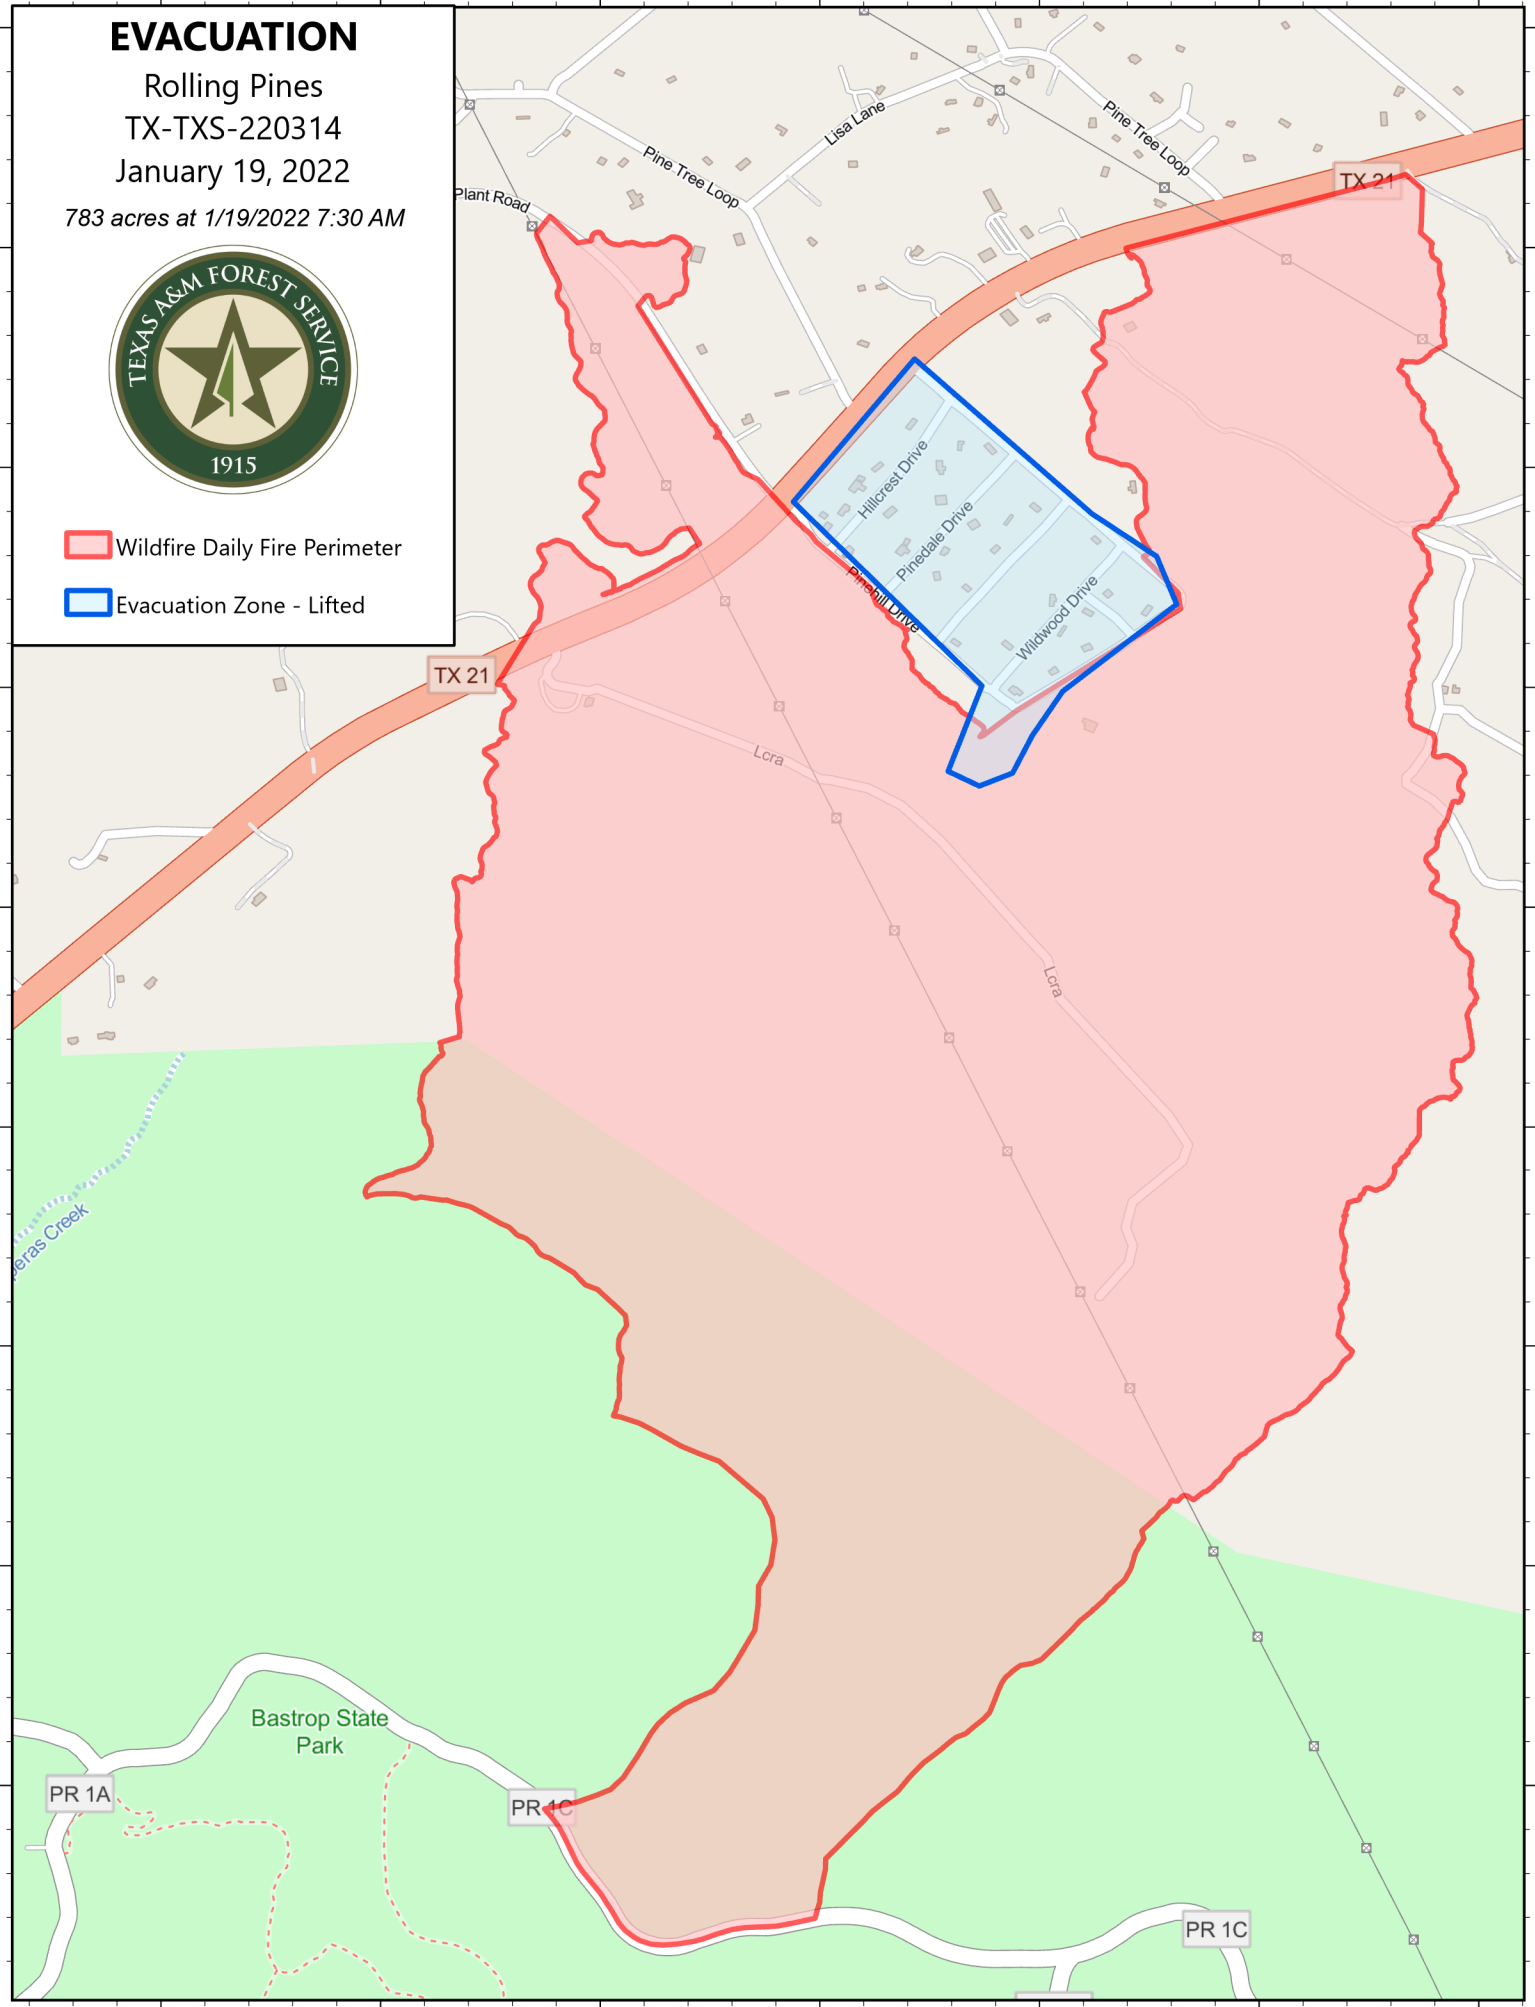

97°16'W

97°15.5'W

97°15'W

97°14.5'W

EVACUATION

Rolling Pines

TX-TXS-220314

January 19, 2022

783 acres at 1/19/2022 7:30 AM

Wildfire Daily Fire Perimeter

Evacuation Zone - Lifted

30°8.5'N

30°8.5'N

30°8'N

30°8'N

30°7.5'N

30°7.5'N

30°7'N

30°7'N

97°16'W

97°15.5'W

97°15'W

97°14.5'W

Plant Road

Pine Tree Loop

Lisa Lane

Pine Tree Loop

TX 21

Hillcrest Drive

Pinecoble Drive

Wildwood Drive

Lora