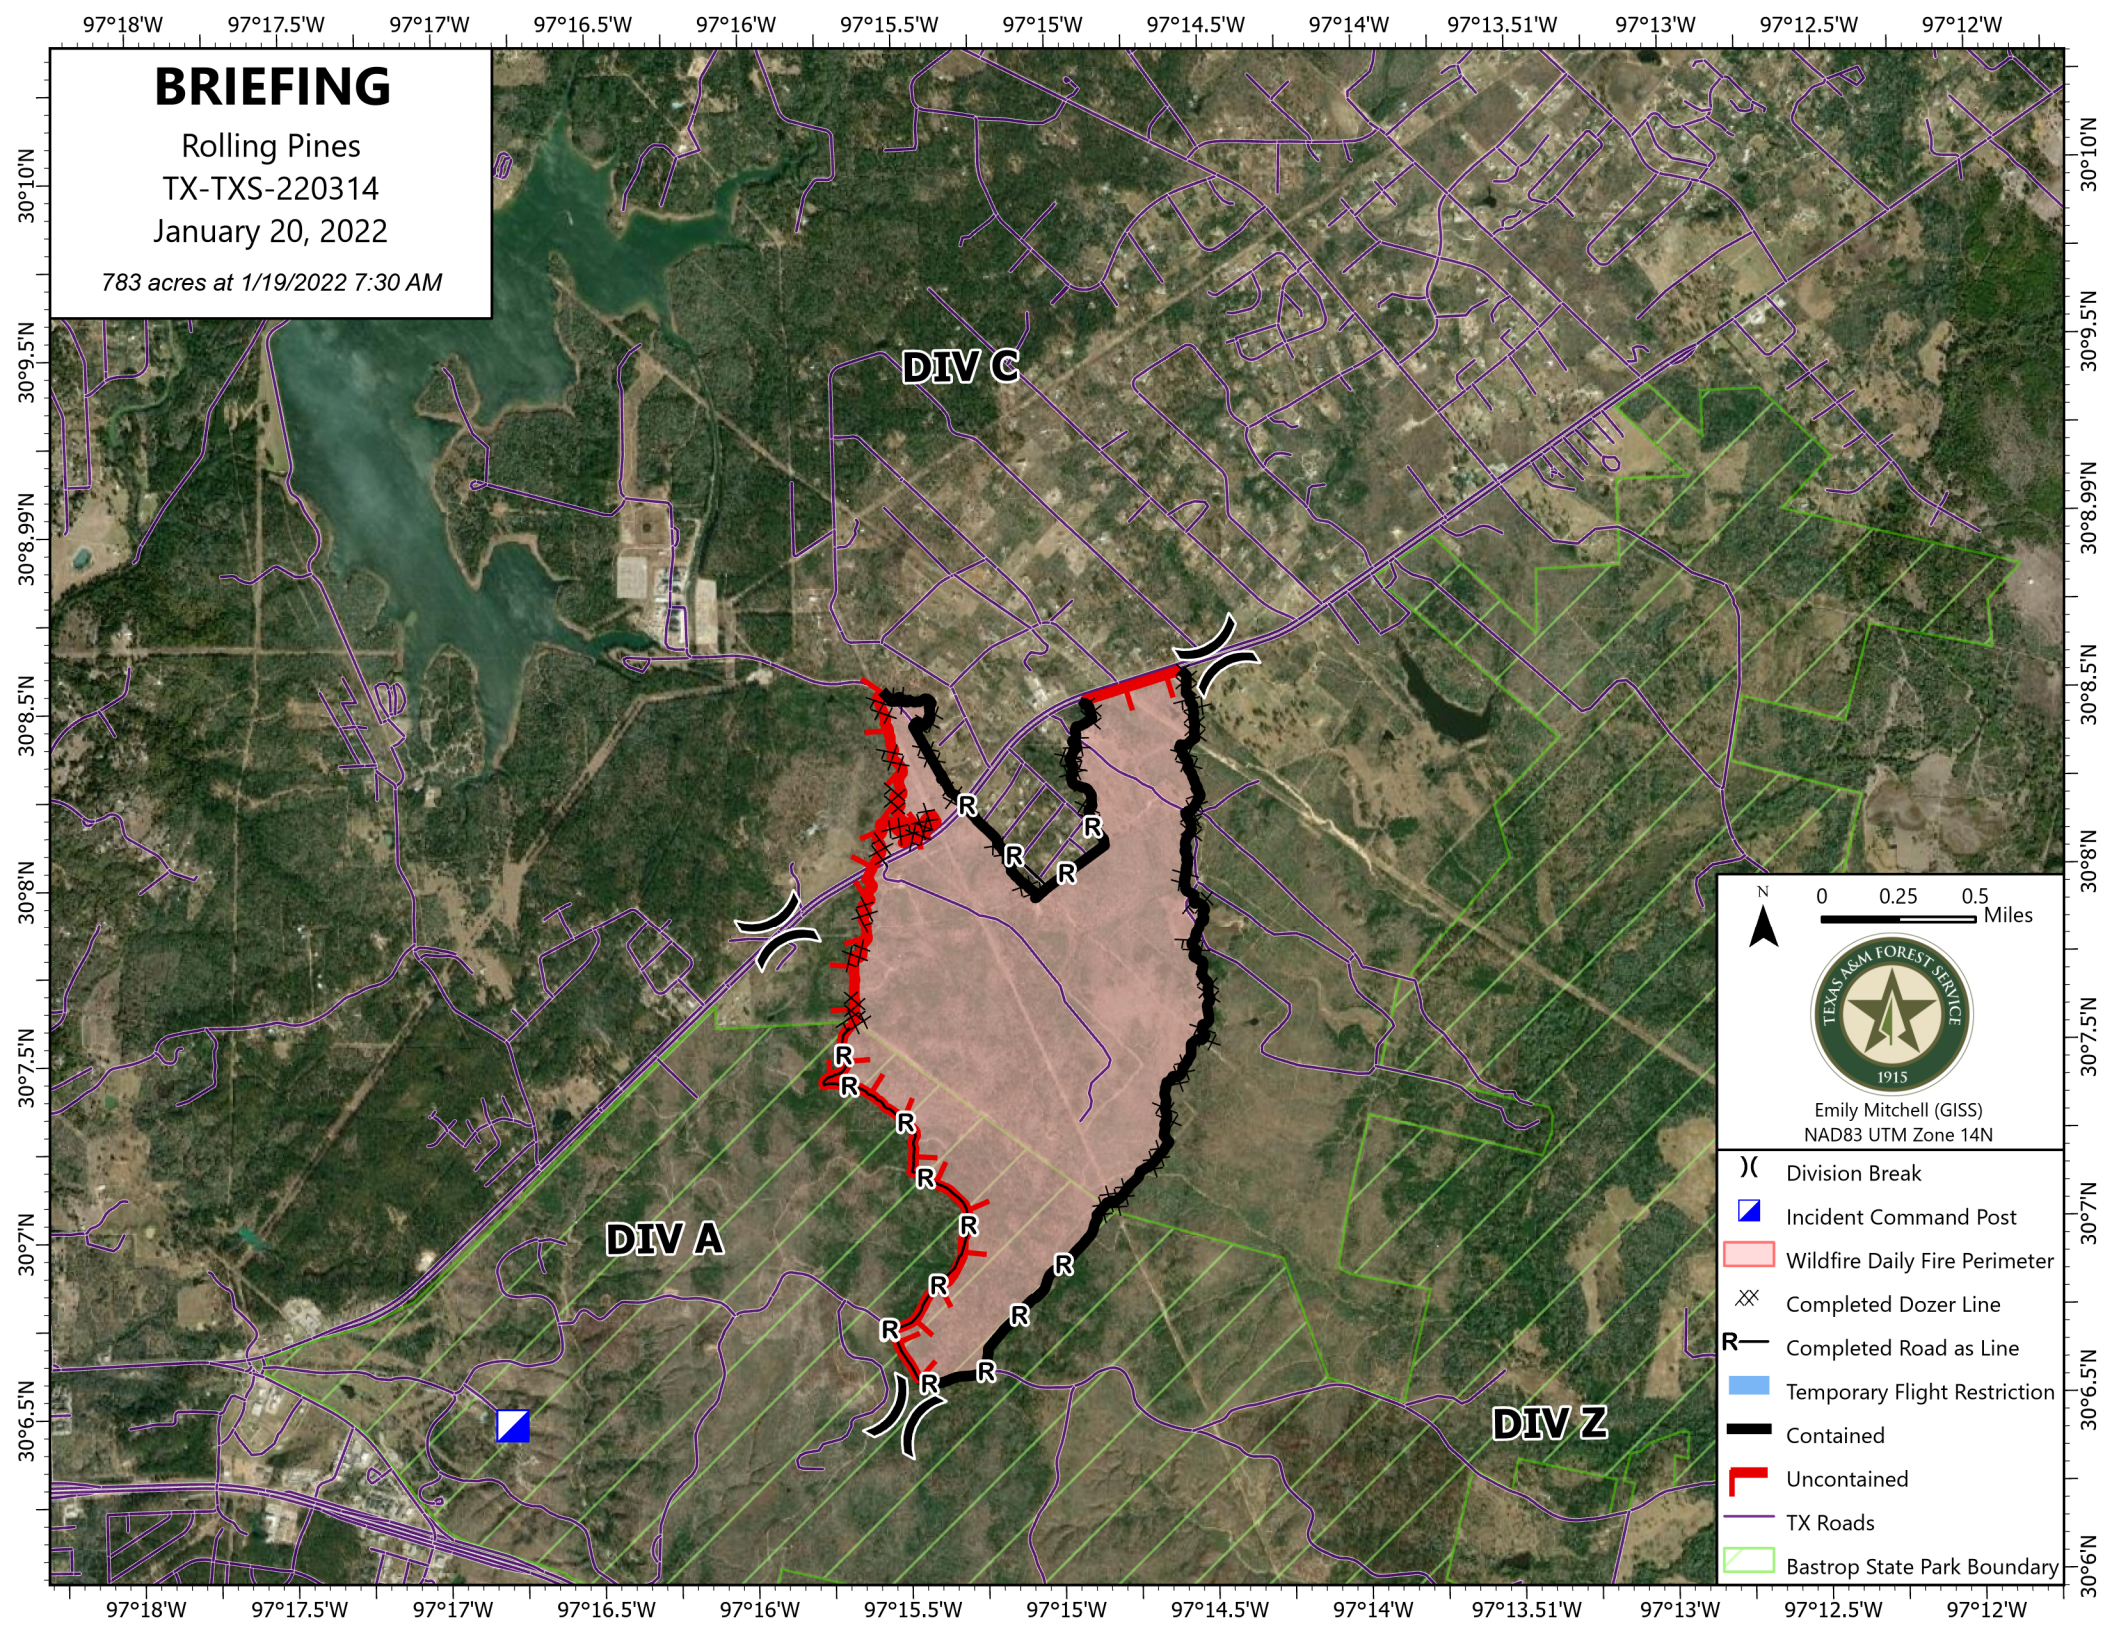

BRIEFING

Rolling Pines
TX-TXS-220314
January 20, 2022

783 acres at 1/19/2022 7:30 AM

N
0 0.25 0.5 Miles

Emily Mitchell (GISS)
NAD83 UTM Zone 14N

- () Division Break
- ▀ Incident Command Post
- ▭ Wildfire Daily Fire Perimeter
- ⊗ Completed Dozer Line
- R— Completed Road as Line
- ▭ Temporary Flight Restriction
- ▬ Contained
- └ Uncontained
- TX Roads
- ▭ Bastrop State Park Boundary