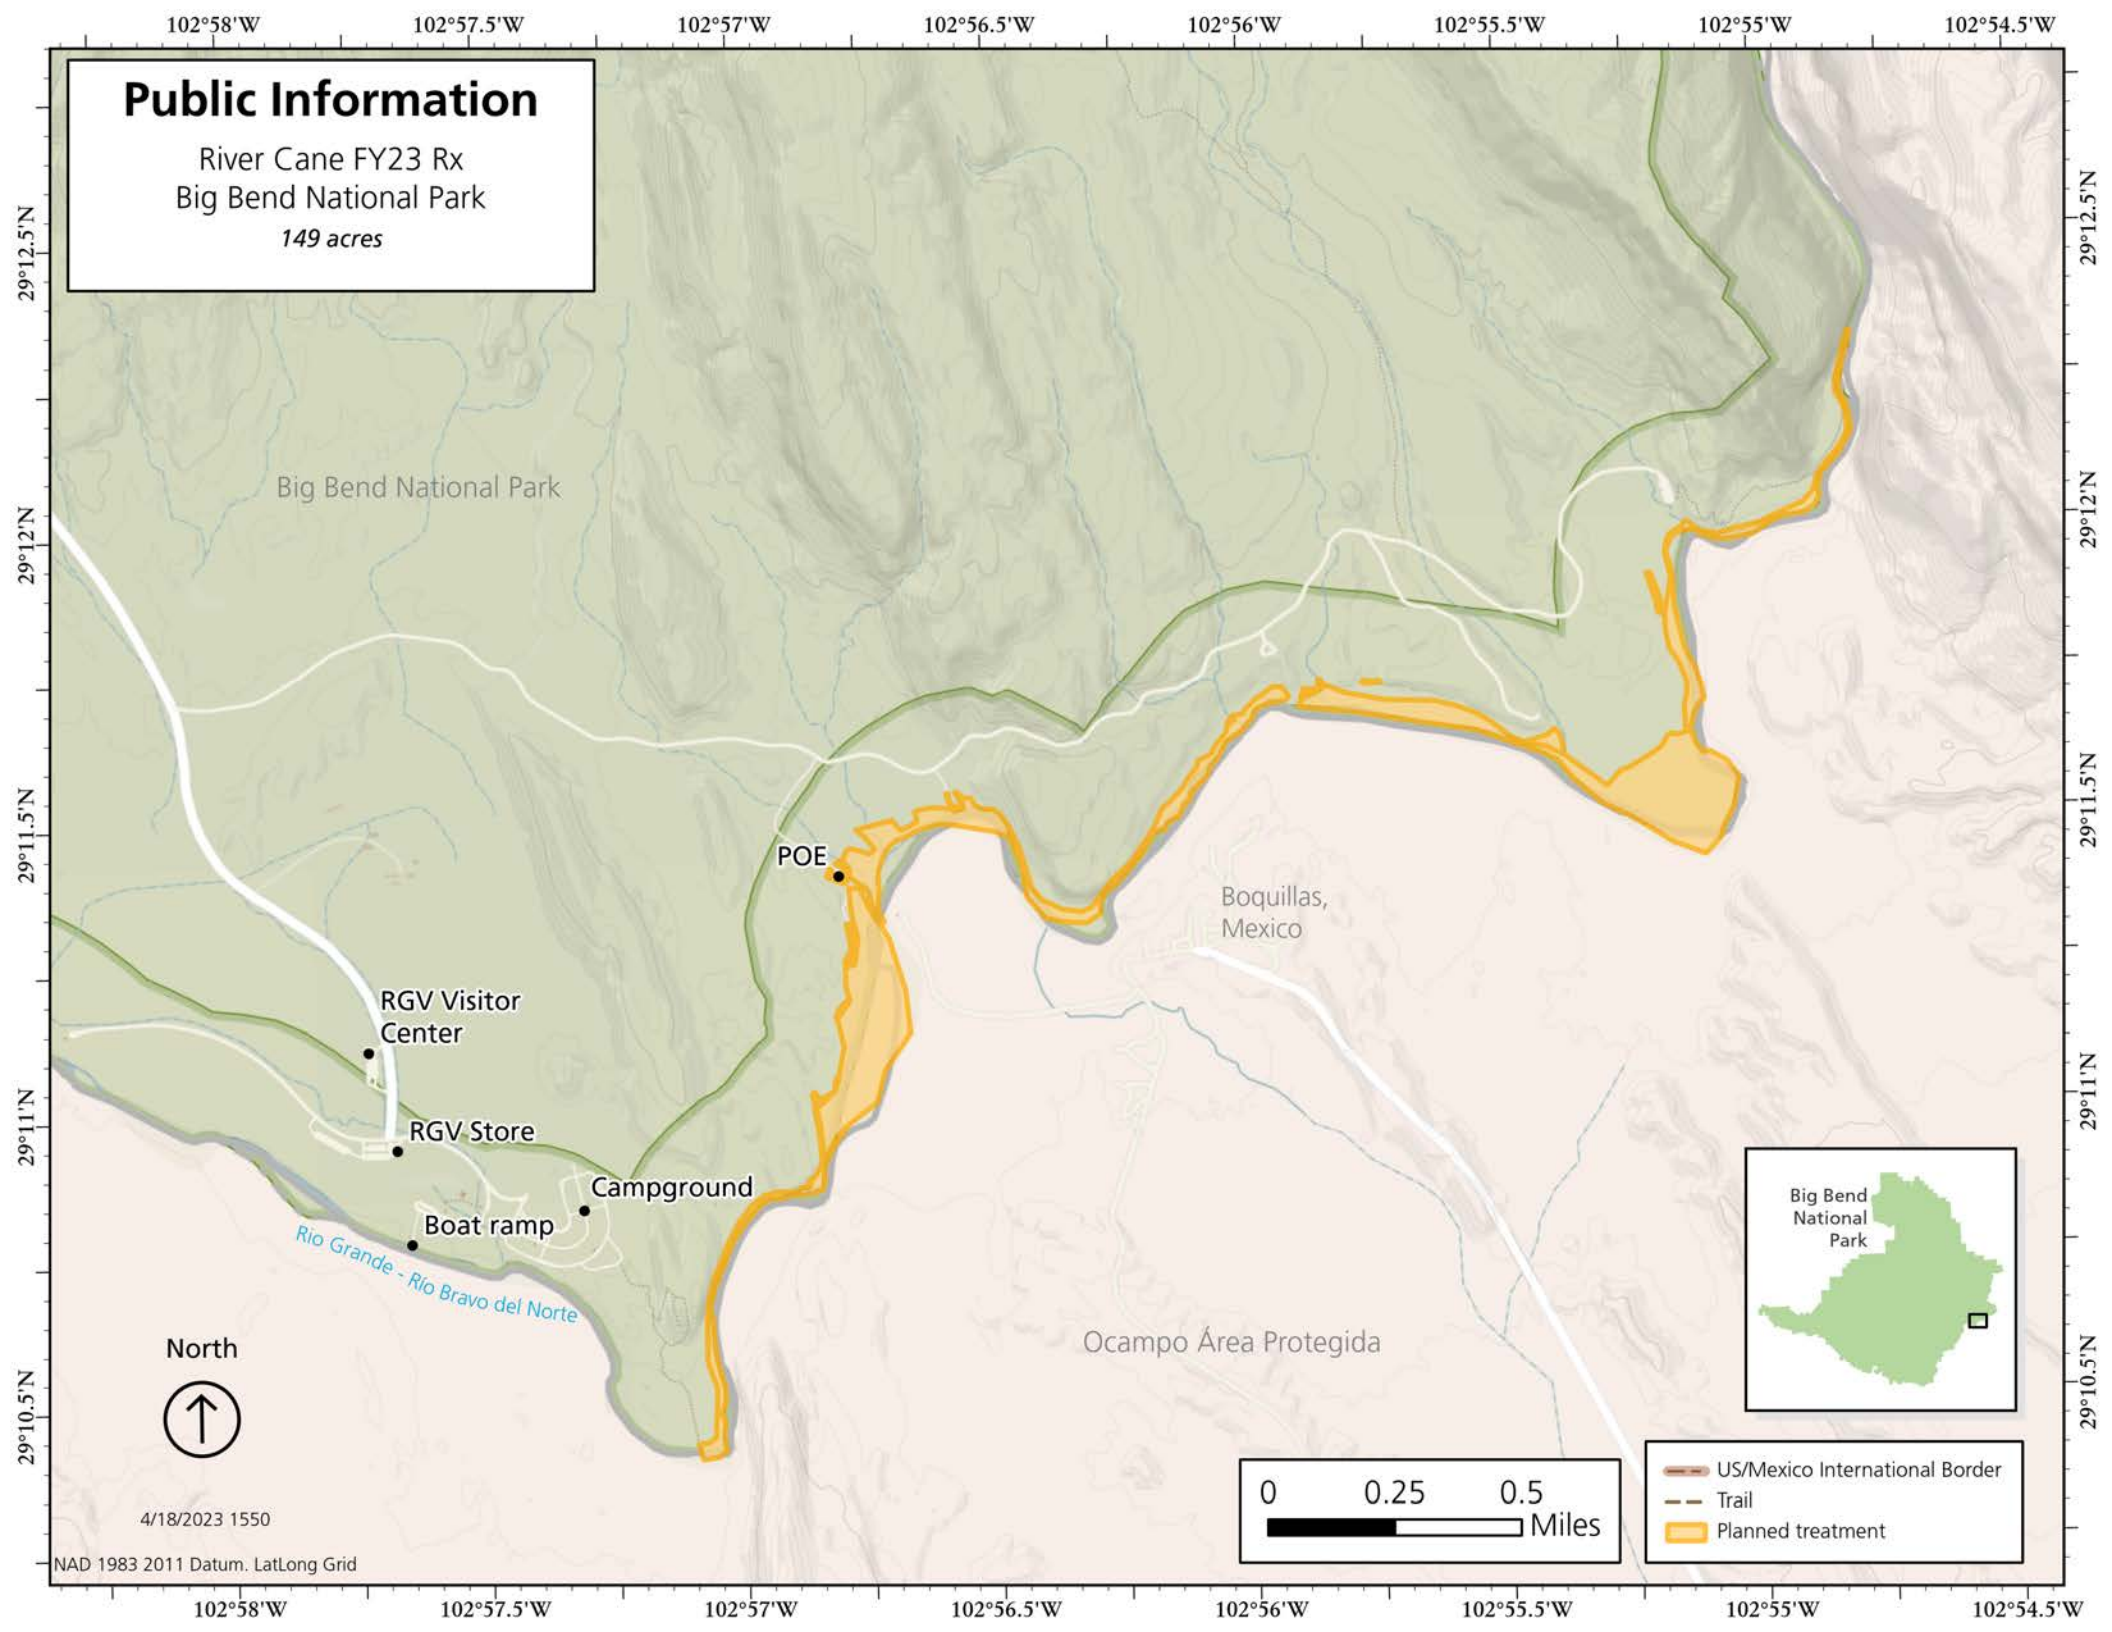

Public Information

River Cane FY23 Rx
Big Bend National Park
149 acres

North

4/18/2023 1550

NAD 1983 2011 Datum. LatLong Grid

- US/Mexico International Border
- Trail
- Planned treatment