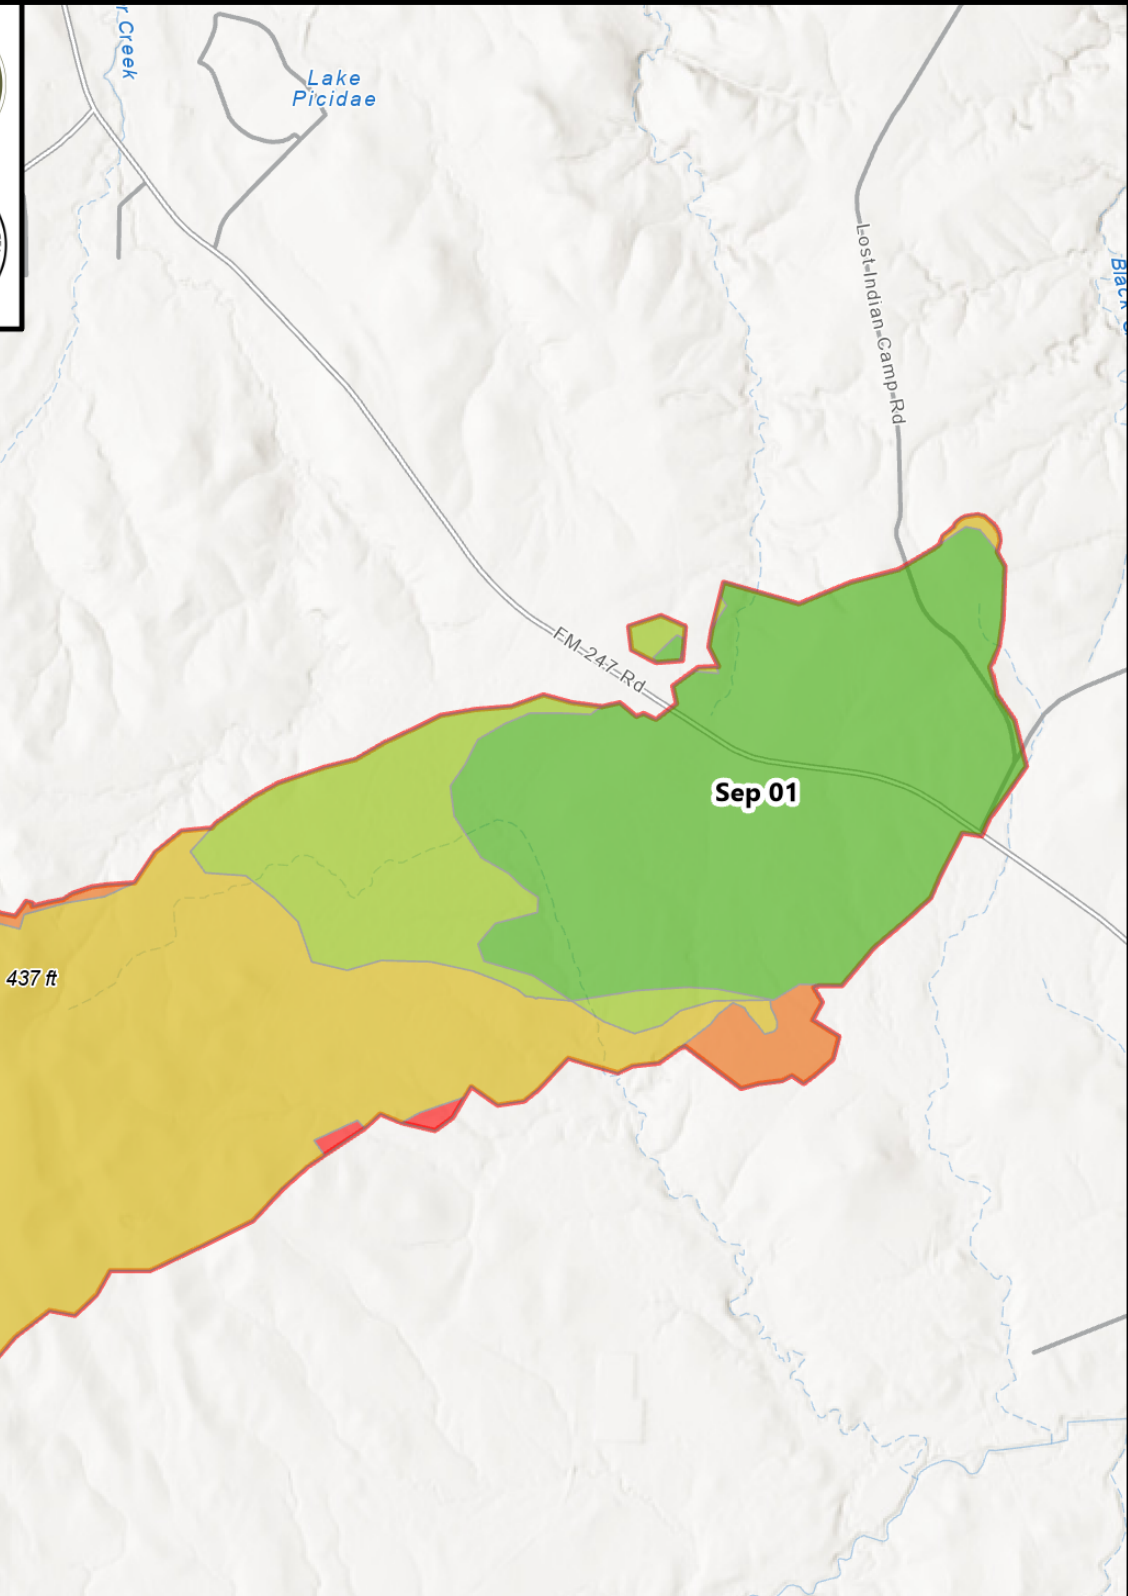

PROGRESSION

Game Preserve
TX-TXS-233804
September 3, 2023

4,426 acres as of 9/2/2023 11:30 AM

9/1/2023 @ 5:59 PM

9/1/2023 @ 7:38 PM

9/2/2023 @ 10:06 AM

9/2/2023 @ 6:23 PM

9/3/2023 @ 11:30 AM

Scale: 1:40,500

Sep 03

Cedar Branch

Sep 01

Sep 02

437 ft

FM-247-Rd

Lost Indian Camp Rd

45

Cedar Rdg

Cedar Creek

Lake Picidae

Black Branch