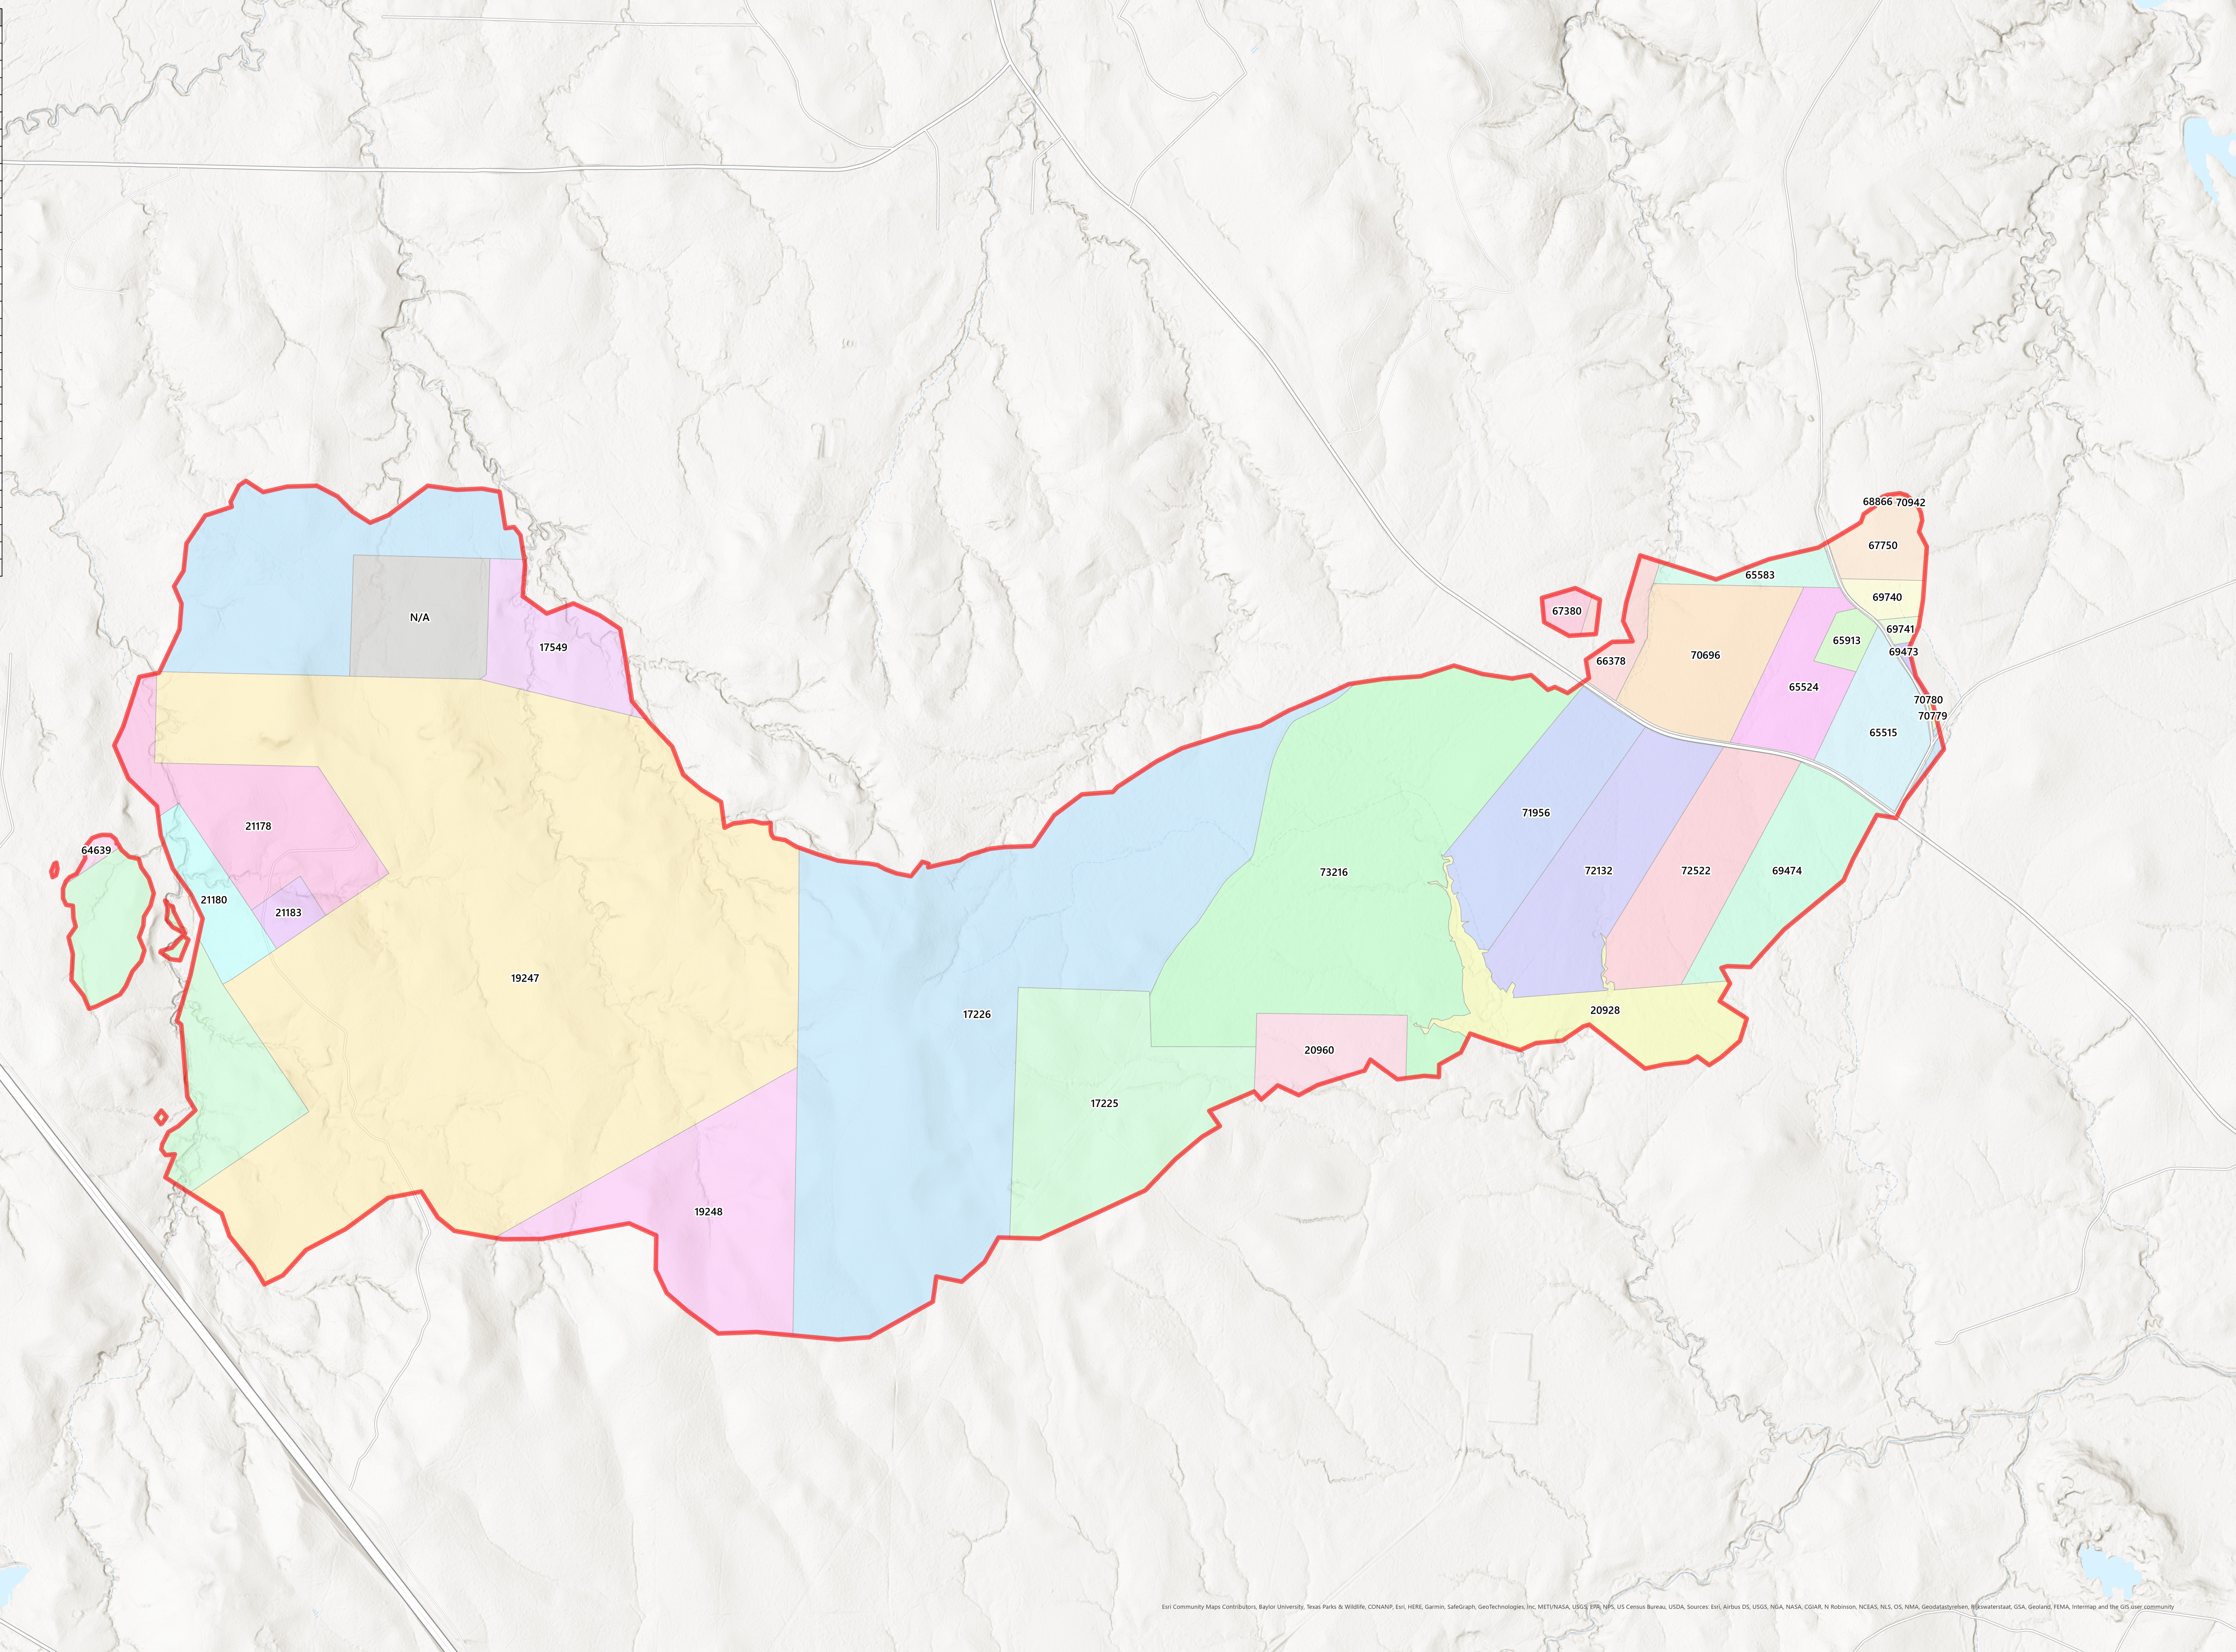

OWNERSHIP

Game Preserve
TX-TXS-233804
September 9, 2023

4,428 acres as of 9/3/2023 11:30 AM

Acres from IR - NAD 1983 UTM Zone 15N
Exported: 9/9/2023 12:50 PM

508 ACRE WOOD LLC (30)	IGLESIA INTIMIDAD CON DIOS (27)	RAYDIENT LLC (2)
ARNOLD MELISSA ANN (19)	JOHNSON JARED THOMAS (24)	RAYONIER FOREST RESOURCES LP (1)
ASHORN MYRNA (11)	KING MICHAEL & KATHERINE & BRYSON LEBLANC (25)	ROWLEY (23)
ATLAS LAND PARTNERS LLC (3)	MAY MELINDA (12)	SAVISBURY SCOTT ALLEN II & KEENA ALAINE (29)
COSTILOW LIVING TRUST (7)	MELENDEZ MARK EDWARD & LISA (10)	SAVILLE (28)
COUGOT GLENN ALLEN & KIMBERLY D (18)	MONTWALK HOLDINGS LTD (0)	SMITH MARK & DANA (14)
DELEON MARTA ALICIA (22)	NEAL JEAN D JR FAMILY PRTN (8)	SULLIVAN PARTNERS LTD (4)
DIXON JONATHON CODY & LAURA MEGAN (17)	NESTLE WATERS NORTH AMERICA INC (5)	WALKER BRETT E & SHERRY L (26)
DRICKAMER MICHAEL & CHRISTY DIANE MILLER (13)	OATES (15)	WOLF CARLOS JESUS & LILIANA ANNETTE (20)
GARDNER RANDY (6)	PETHRUSHANSKY (21)	UNKNOWN (31)
HARDY MARK L & DEBRA J (9)	PIERREL JOHN & SUSAN (16)	Wildfire Daily Fire Perimeter

Scale: 1:9,750

Emily Mitchell (TAMFS GIS)