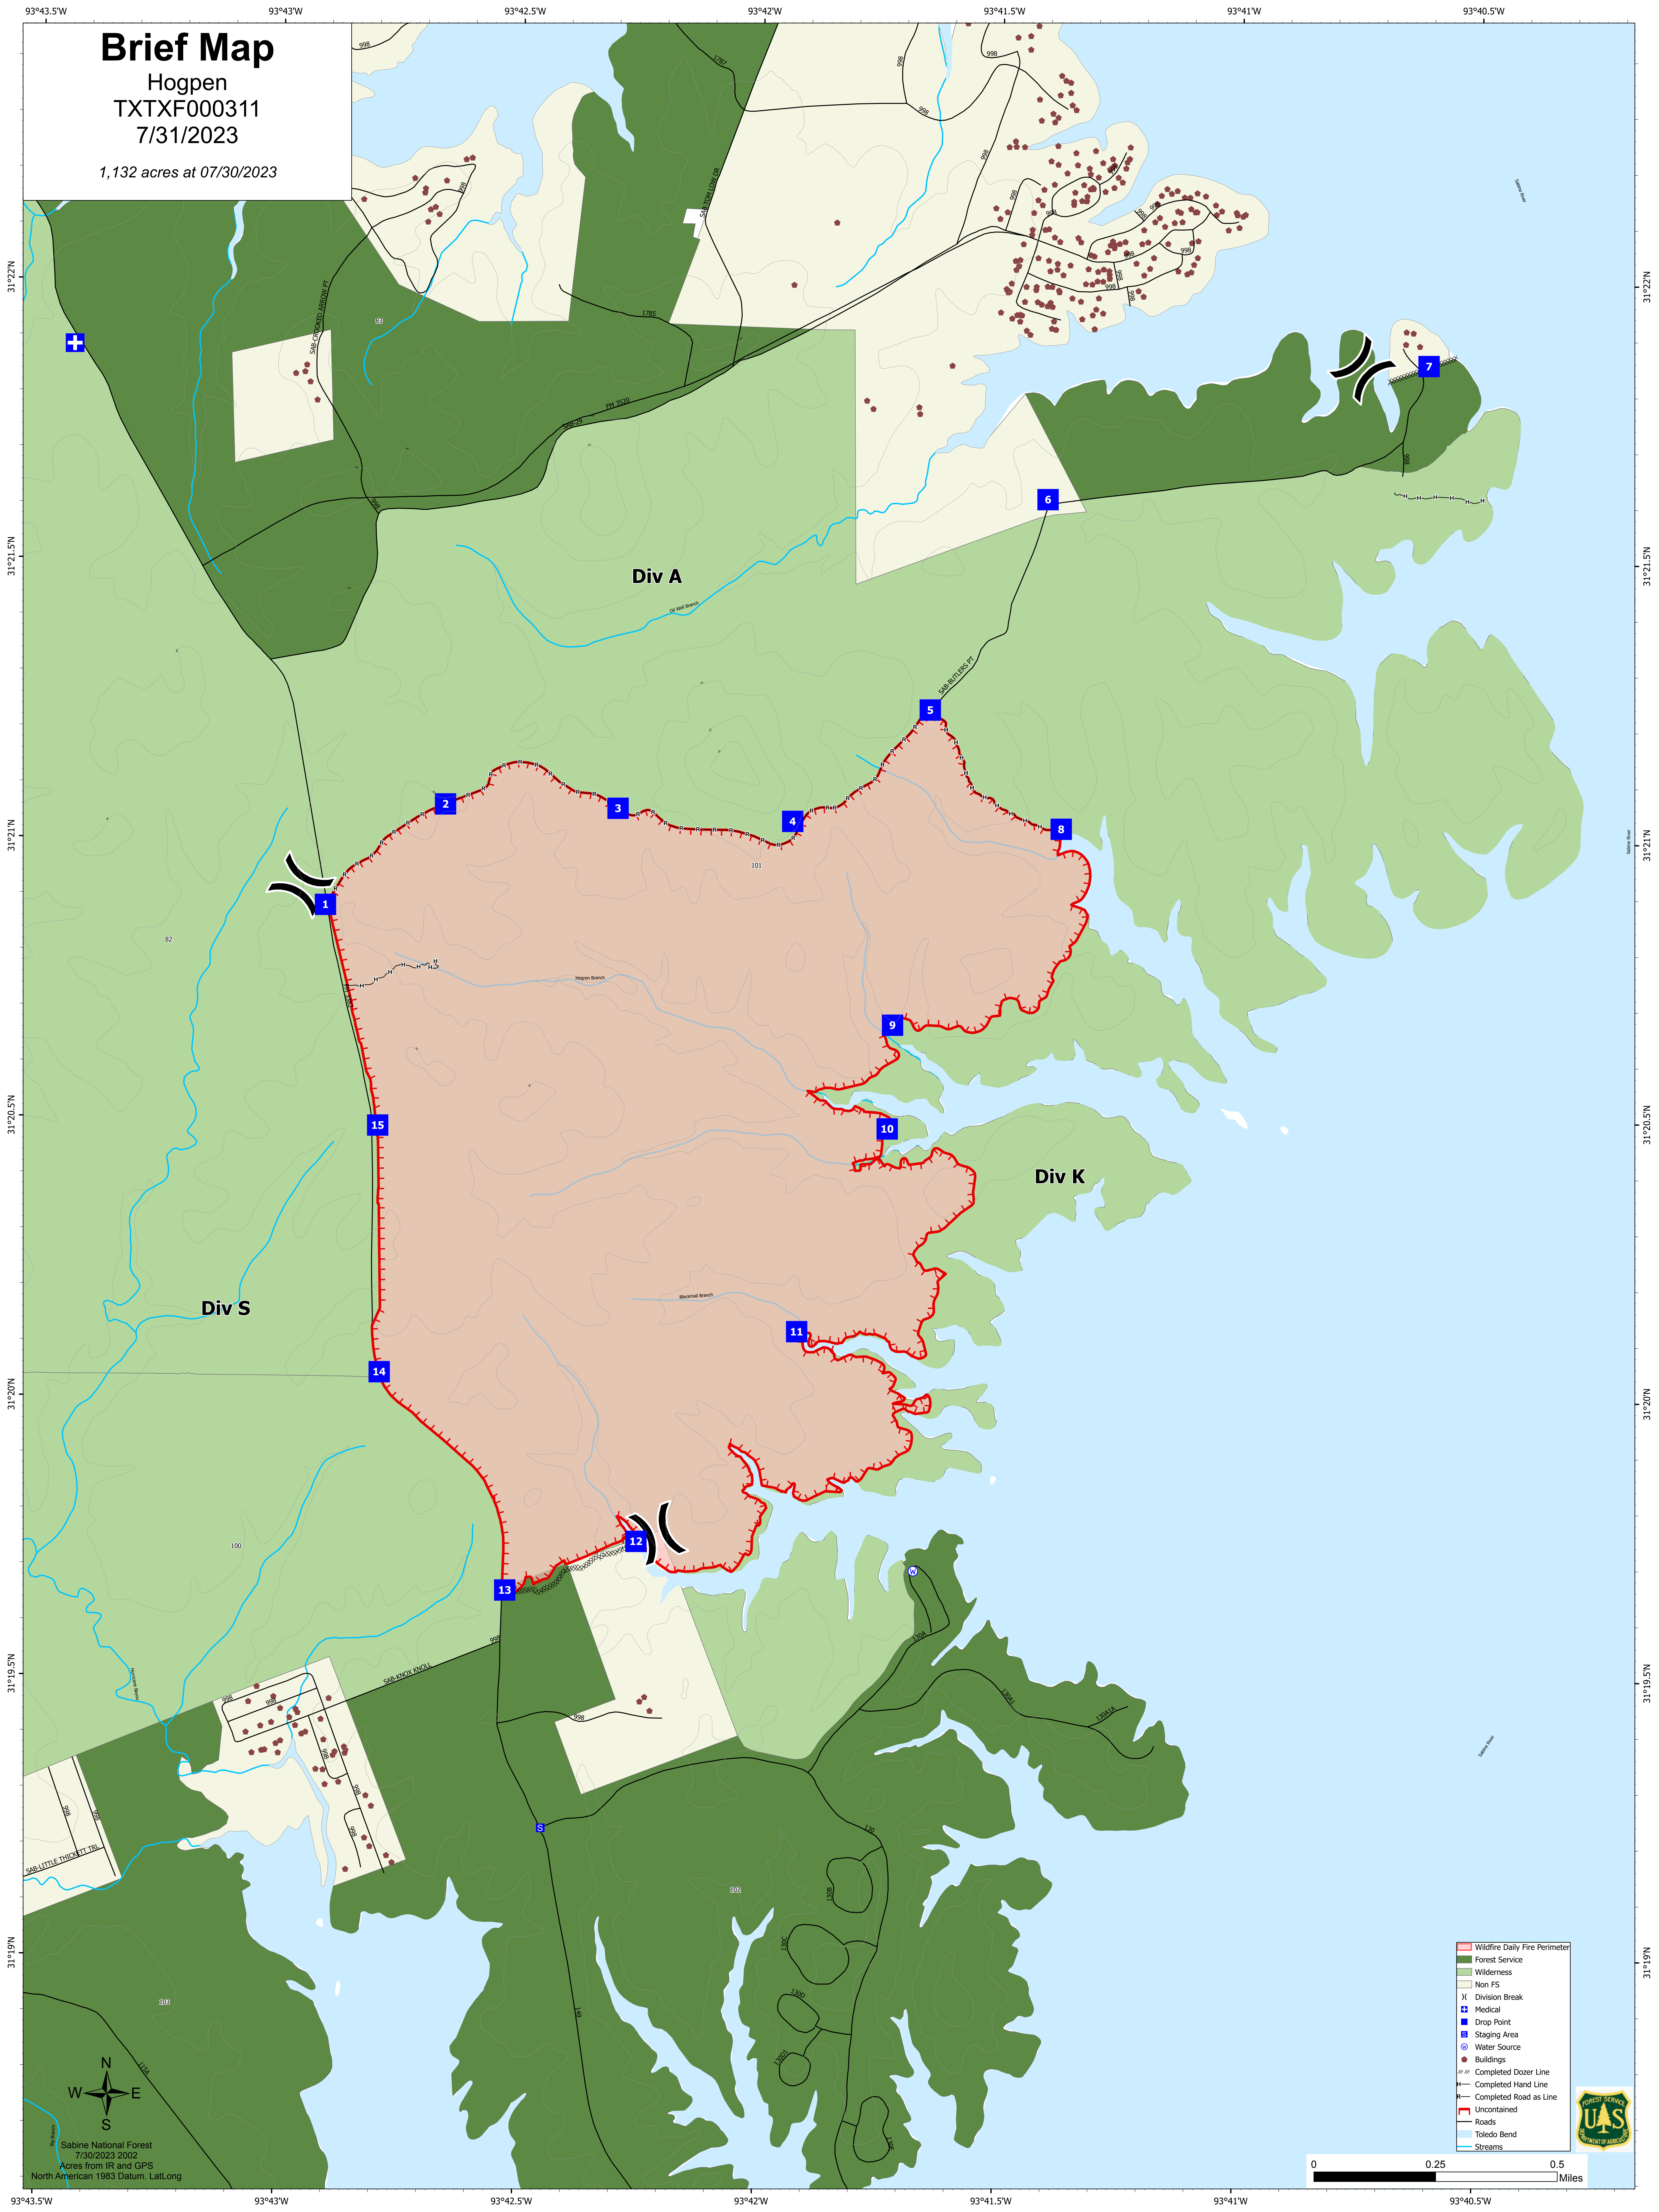

Brief Map

Hogpen
TXTXF000311
7/31/2023

1,132 acres at 07/30/2023

Sabine National Forest
7/30/2023 2002
Acres from IR and GPS
North American 1983 Datum. Lat/Long

0 0.25 0.5 Miles