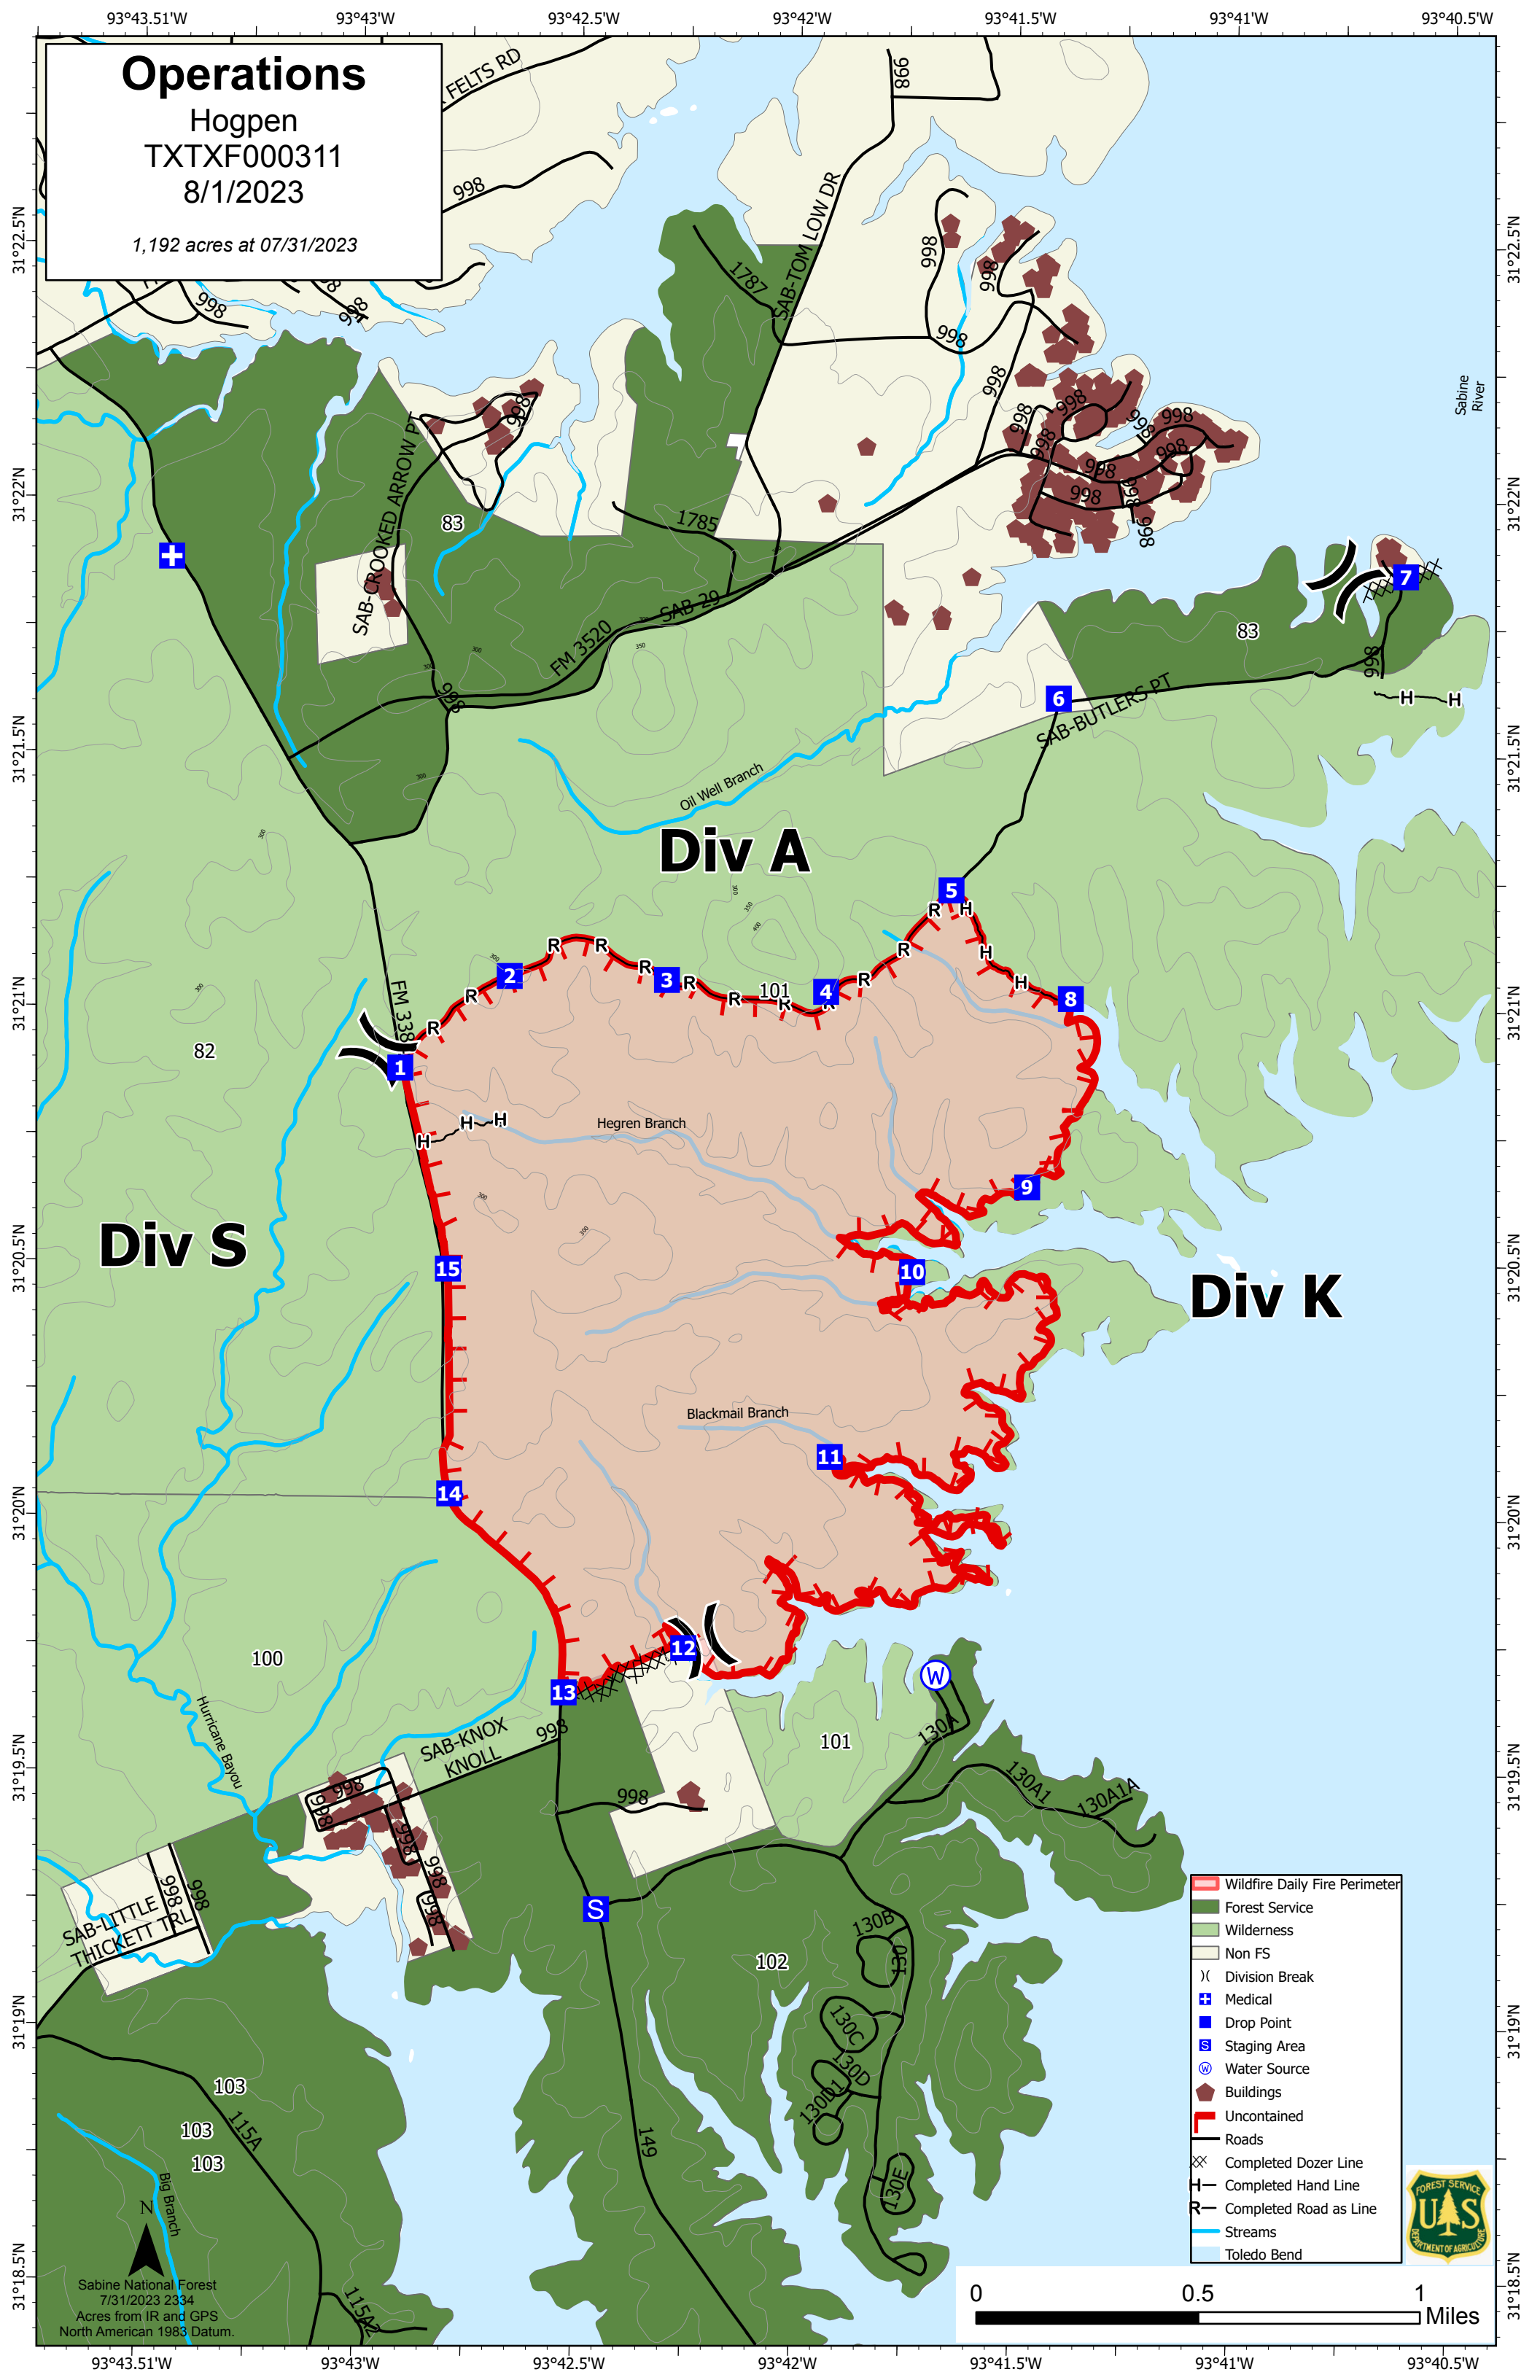

Operations

Hogpen
TXTXF000311
8/1/2023

1,192 acres at 07/31/2023

Div A

Div S

Div K

- Wildfire Daily Fire Perimeter
- Forest Service
- Wilderness
- Non FS
- Division Break
- Medical
- Drop Point
- Staging Area
- Water Source
- Buildings
- Uncontained
- Roads
- Completed Dozer Line
- Completed Hand Line
- Completed Road as Line
- Streams
- Toledo Bend

0 0.5 1 Miles

Sabine National Forest
7/31/2023 2334
Acres from IR and GPS
North American 1983 Datum.