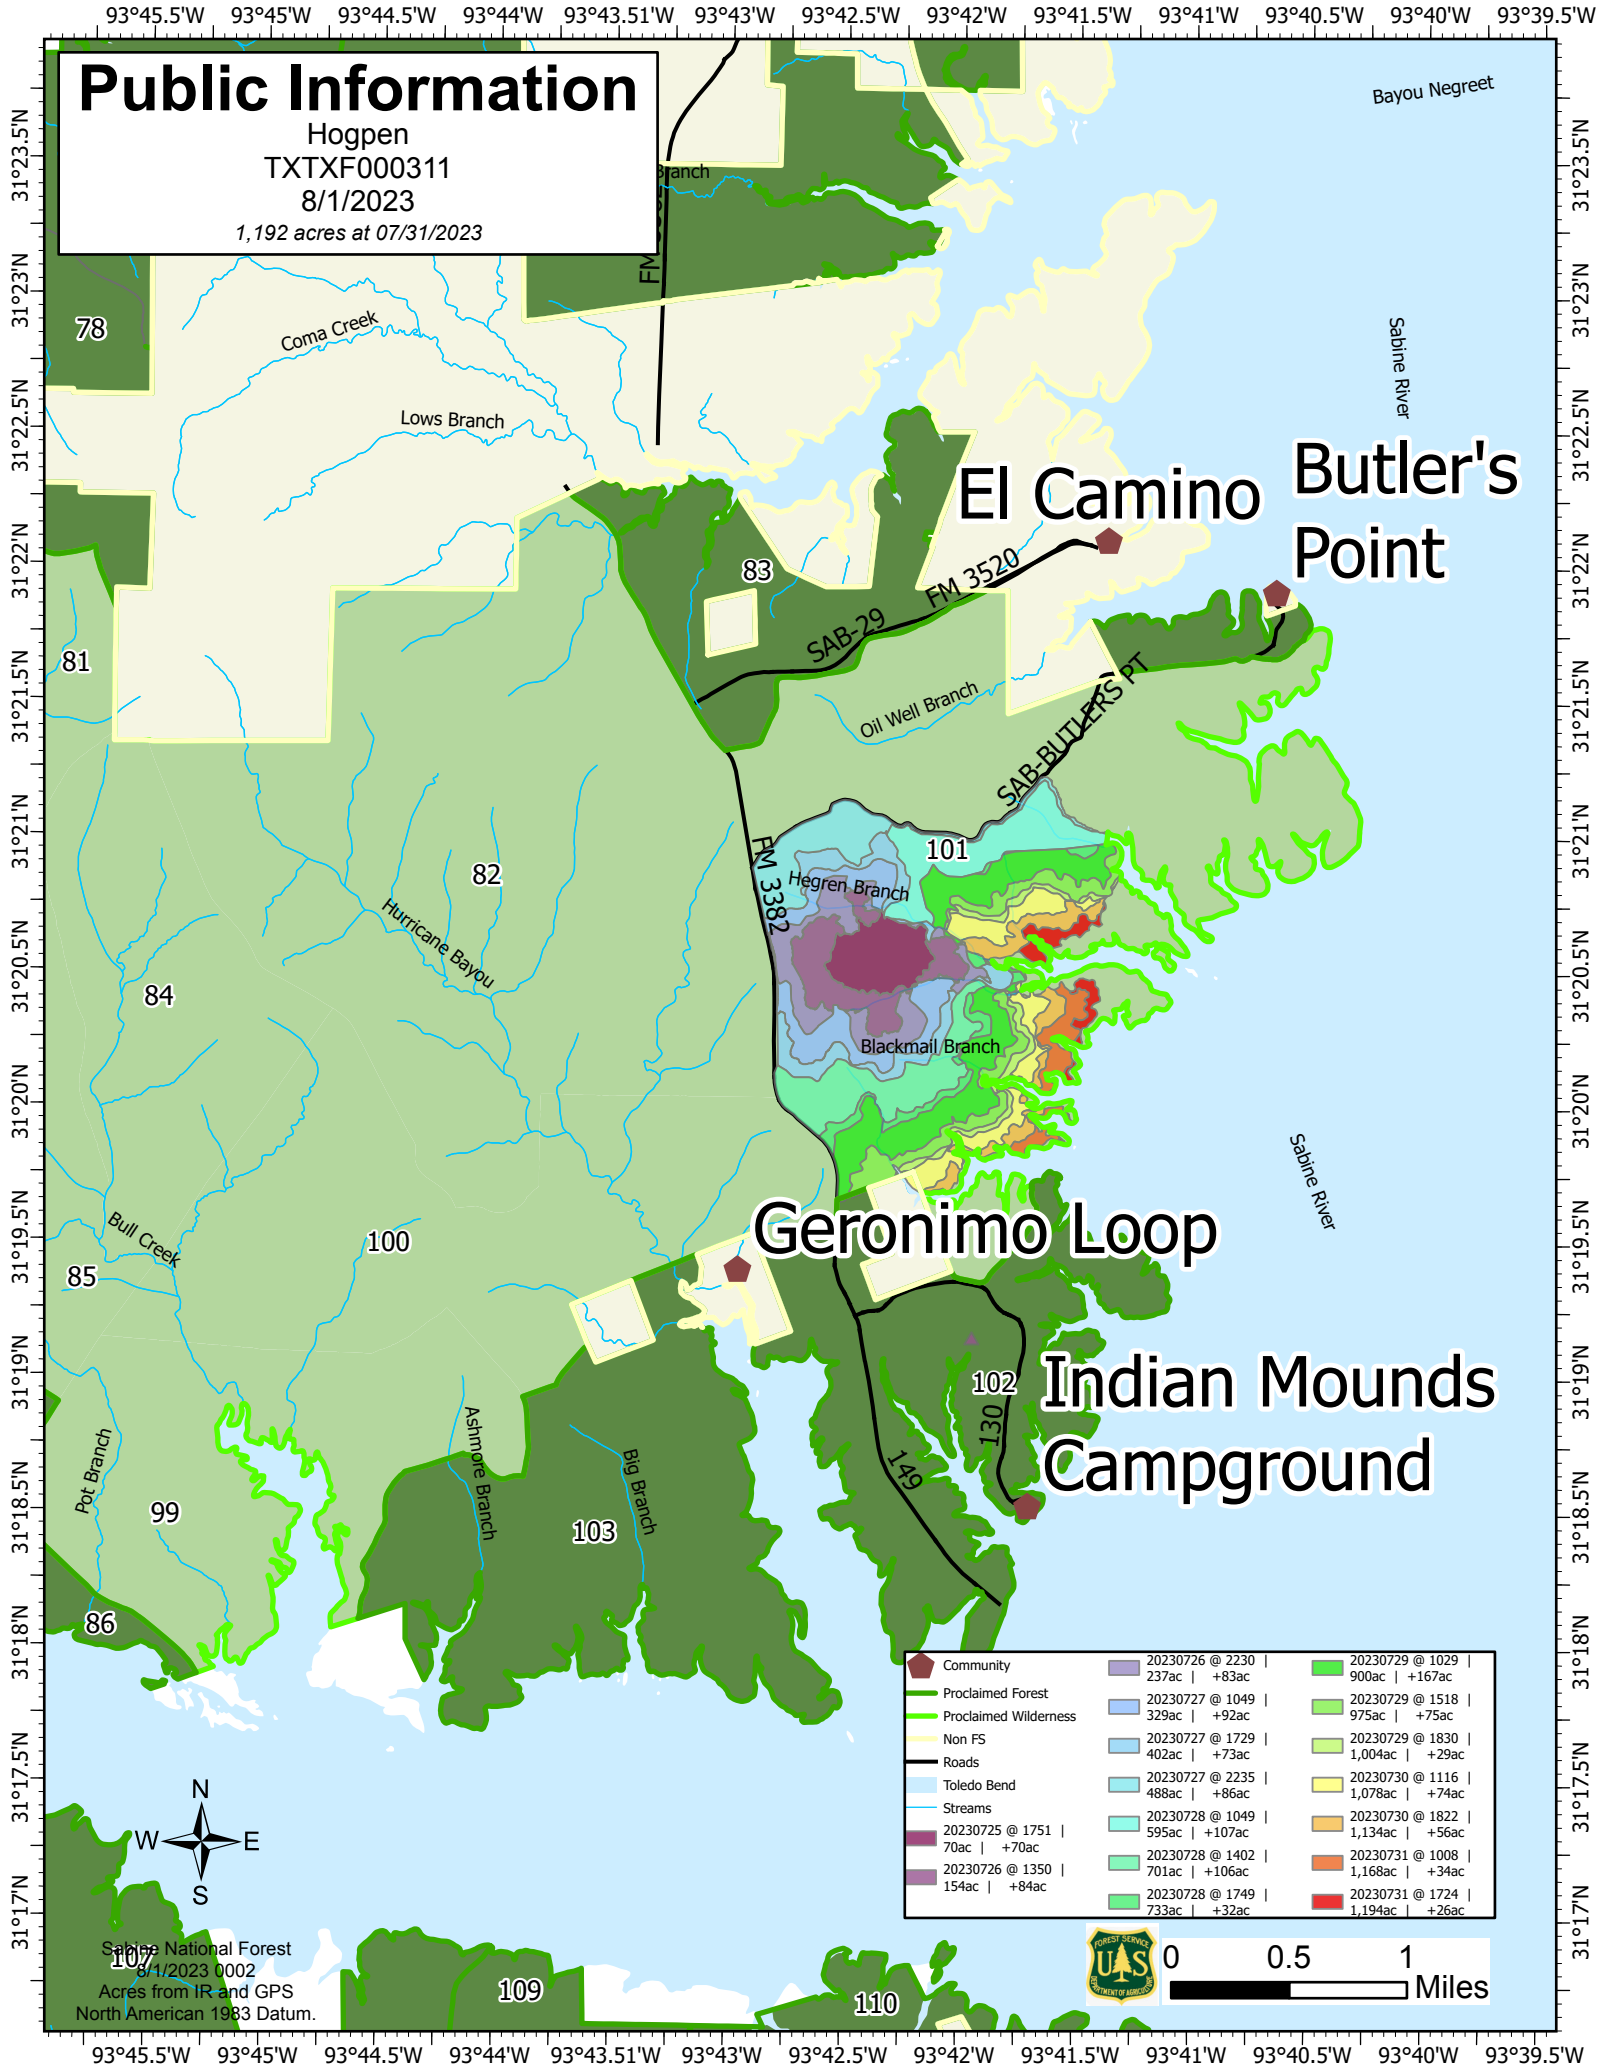

# Public Information

Hogpen  
 TXXF000311  
 8/1/2023  
 1,192 acres at 07/31/2023

Community	20230726 @ 2230   237ac   +83ac	20230729 @ 1029   900ac   +167ac
Proclaimed Forest	20230727 @ 1049   329ac   +92ac	20230729 @ 1518   975ac   +75ac
Proclaimed Wilderness	20230727 @ 1729   402ac   +73ac	20230729 @ 1830   1,004ac   +29ac
Non FS	20230727 @ 2235   488ac   +86ac	20230730 @ 1116   1,078ac   +74ac
Roads	20230728 @ 1049   595ac   +107ac	20230730 @ 1822   1,134ac   +56ac
Toledo Bend	20230728 @ 1402   701ac   +106ac	20230731 @ 1008   1,168ac   +34ac
Streams	20230728 @ 1749   733ac   +32ac	20230731 @ 1724   1,194ac   +26ac
20230725 @ 1751   70ac   +70ac		
20230726 @ 1350   154ac   +84ac		

Sabine National Forest  
 8/1/2023 0002  
 Acres from IR and GPS  
 North American 1983 Datum.