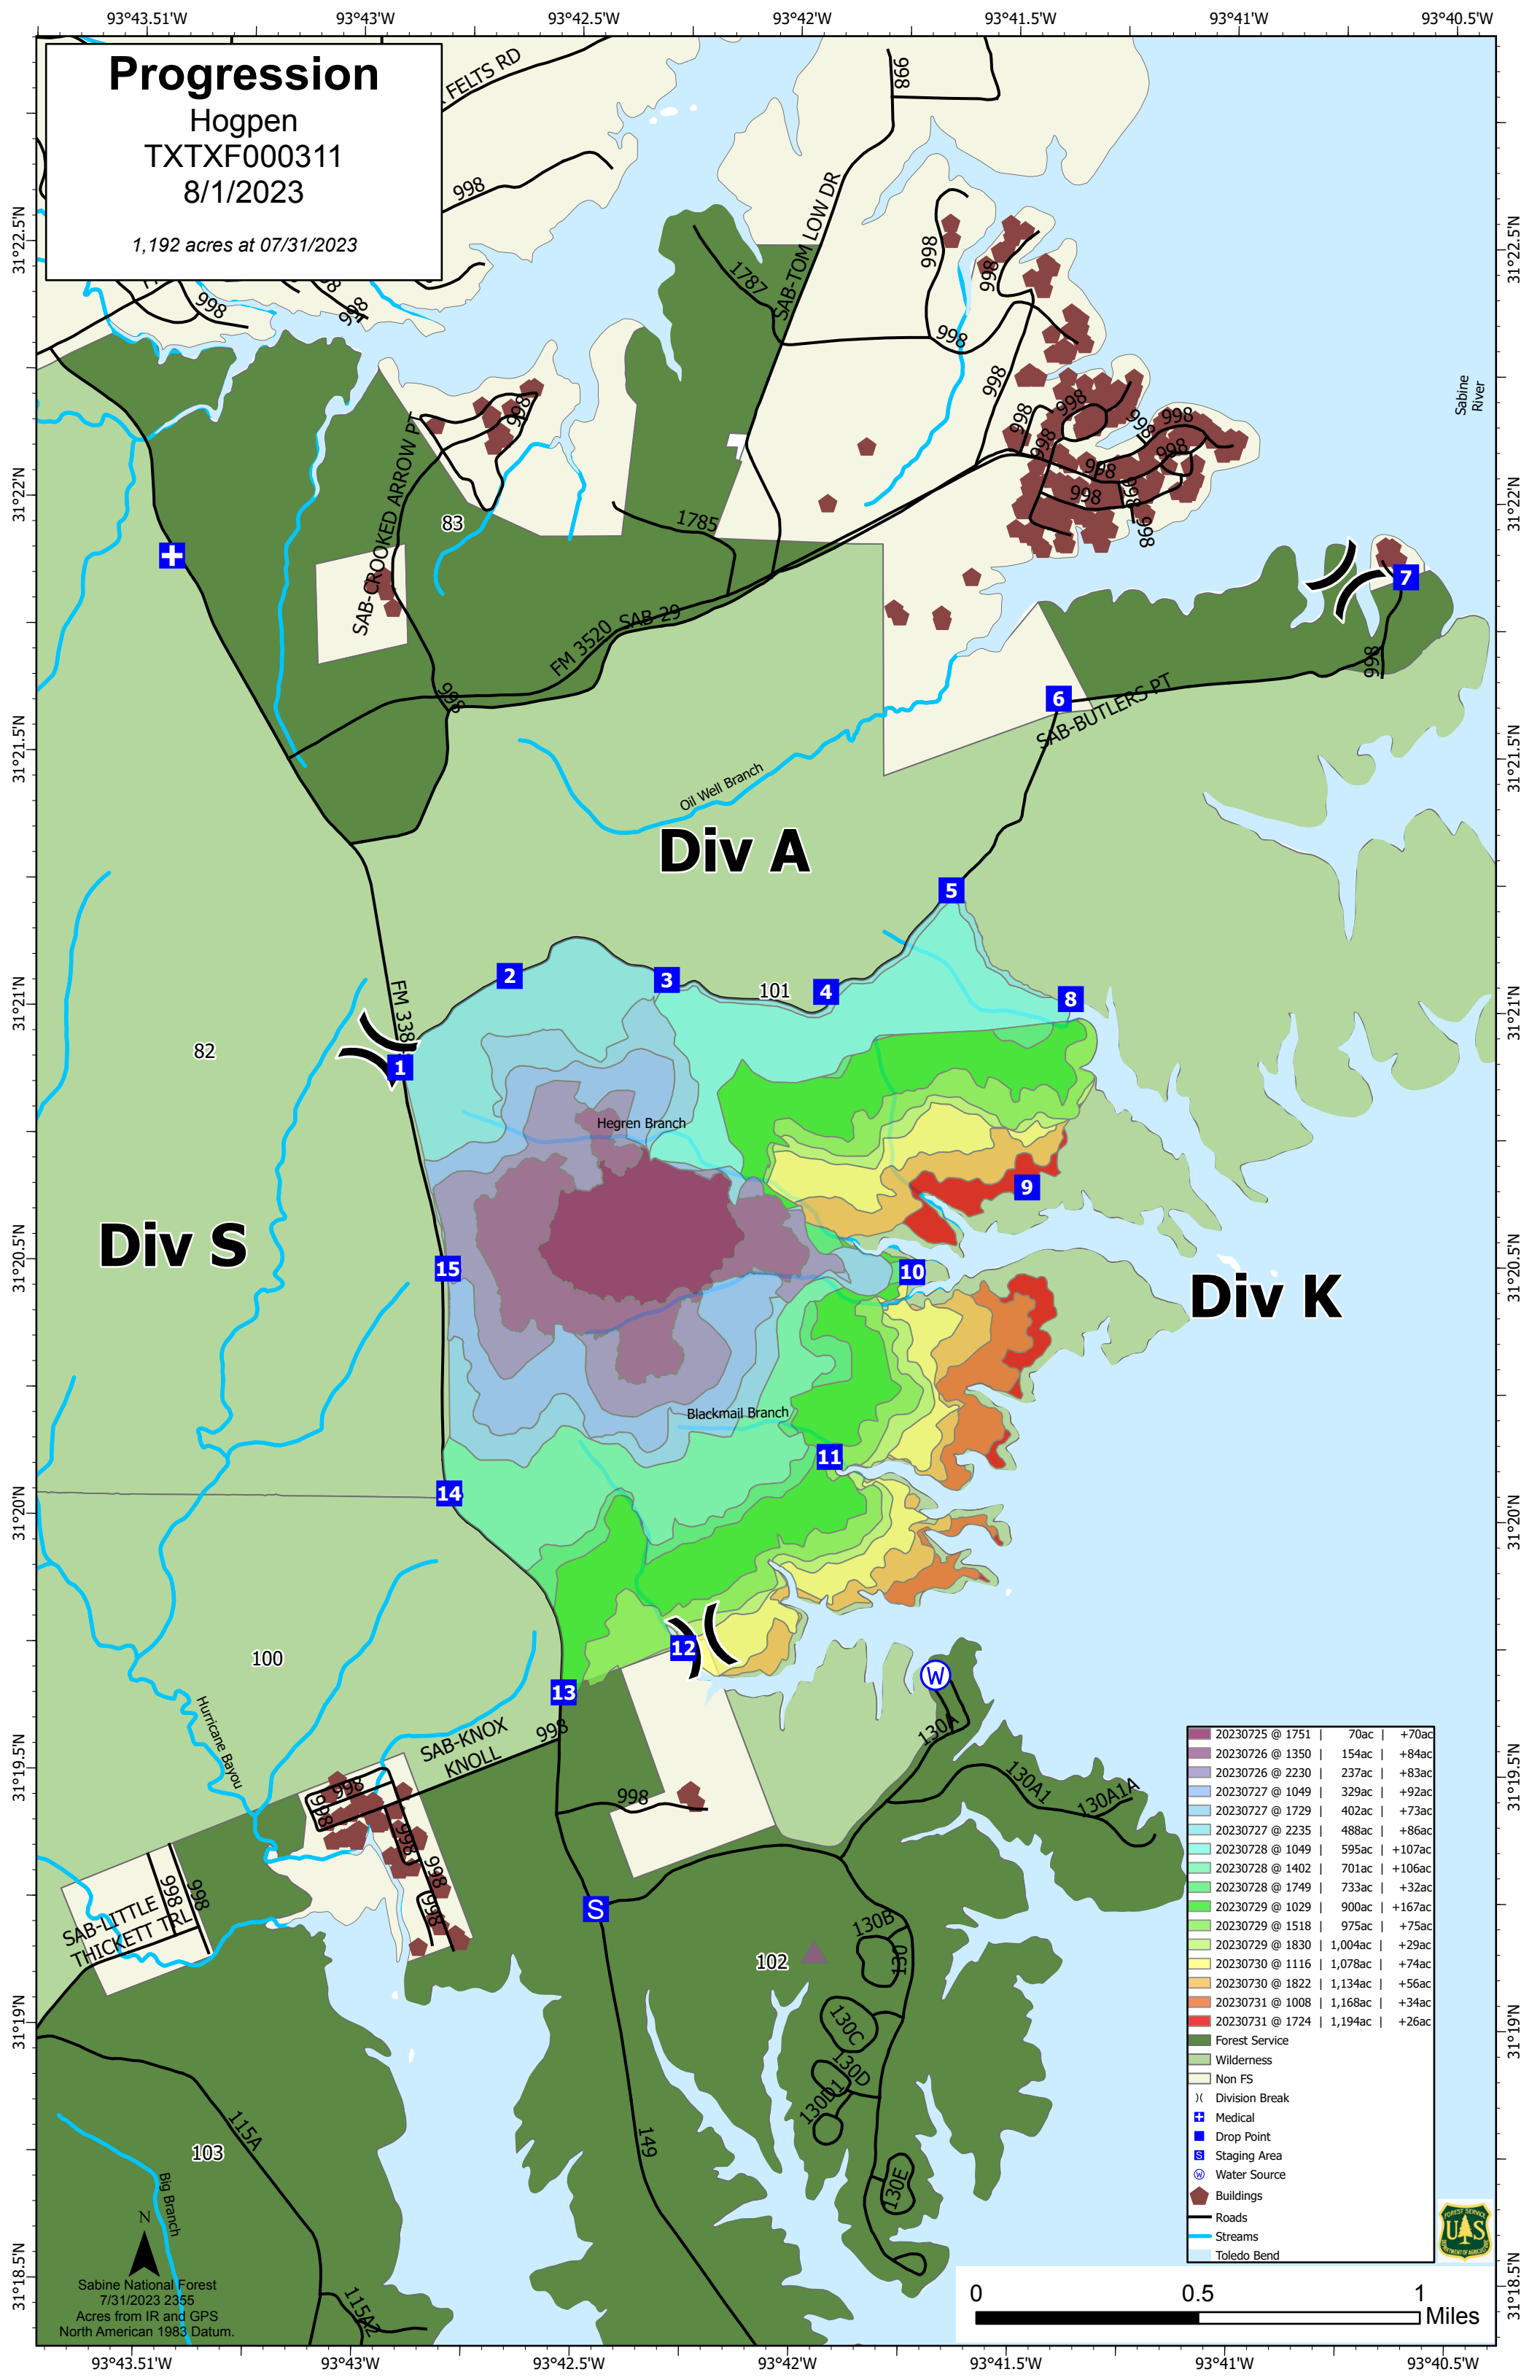

Progression

Hogpen
TXTXF000311
8/1/2023

1,192 acres at 07/31/2023

20230725 @ 1751	70ac	+70ac
20230726 @ 1350	154ac	+84ac
20230726 @ 2230	237ac	+83ac
20230727 @ 1049	329ac	+92ac
20230727 @ 1729	402ac	+73ac
20230727 @ 2235	488ac	+86ac
20230728 @ 1049	595ac	+107ac
20230728 @ 1402	701ac	+106ac
20230728 @ 1749	733ac	+32ac
20230729 @ 1029	900ac	+167ac
20230729 @ 1518	975ac	+75ac
20230729 @ 1830	1,004ac	+29ac
20230730 @ 1116	1,078ac	+74ac
20230730 @ 1822	1,134ac	+56ac
20230731 @ 1008	1,168ac	+34ac
20230731 @ 1724	1,194ac	+26ac

- Forest Service
- Wilderness
- Non FS
-) (Division Break
- ⊕ Medical
- Ⓜ Drop Point
- Ⓜ Staging Area
- Ⓜ Water Source
- 🏠 Buildings
- 🛣 Roads
- 🌊 Streams
- ⤵ Toledo Bend

Sabine National Forest
7/31/2023 2355
Acres from IR and GPS
North American 1983 Datum.