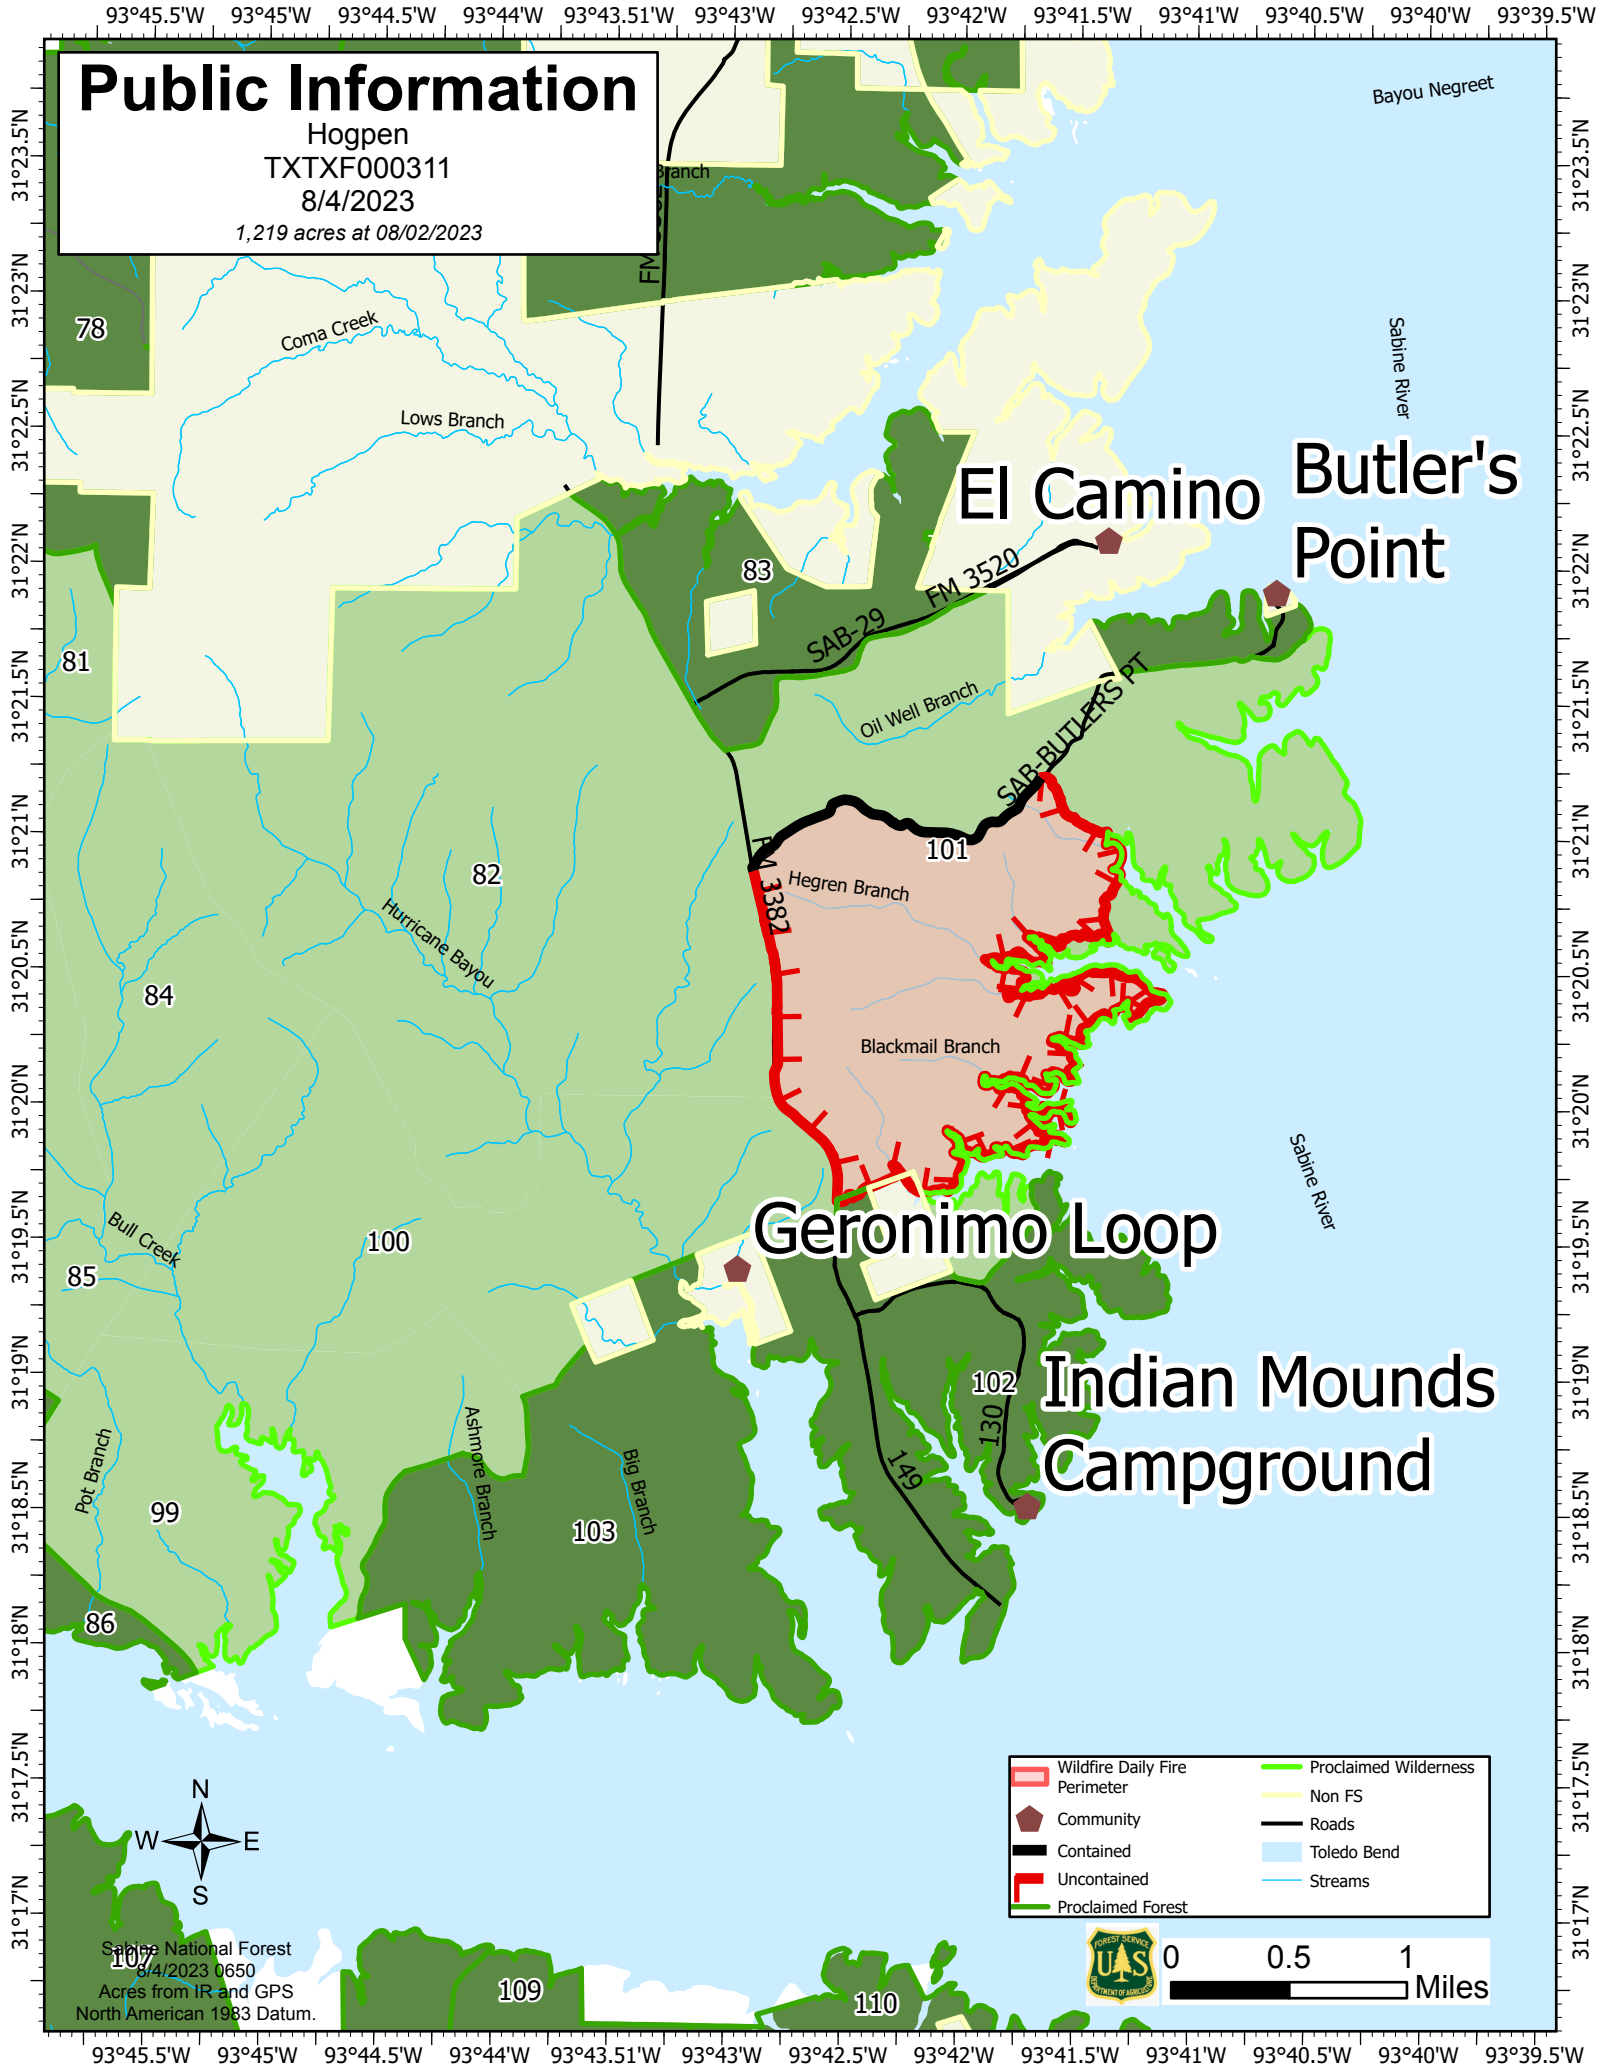

Public Information

Hogpen
TXTXF000311
8/4/2023
1,219 acres at 08/02/2023

Sabine National Forest
8/4/2023 0650
Acres from IR and GPS
North American 1983 Datum.