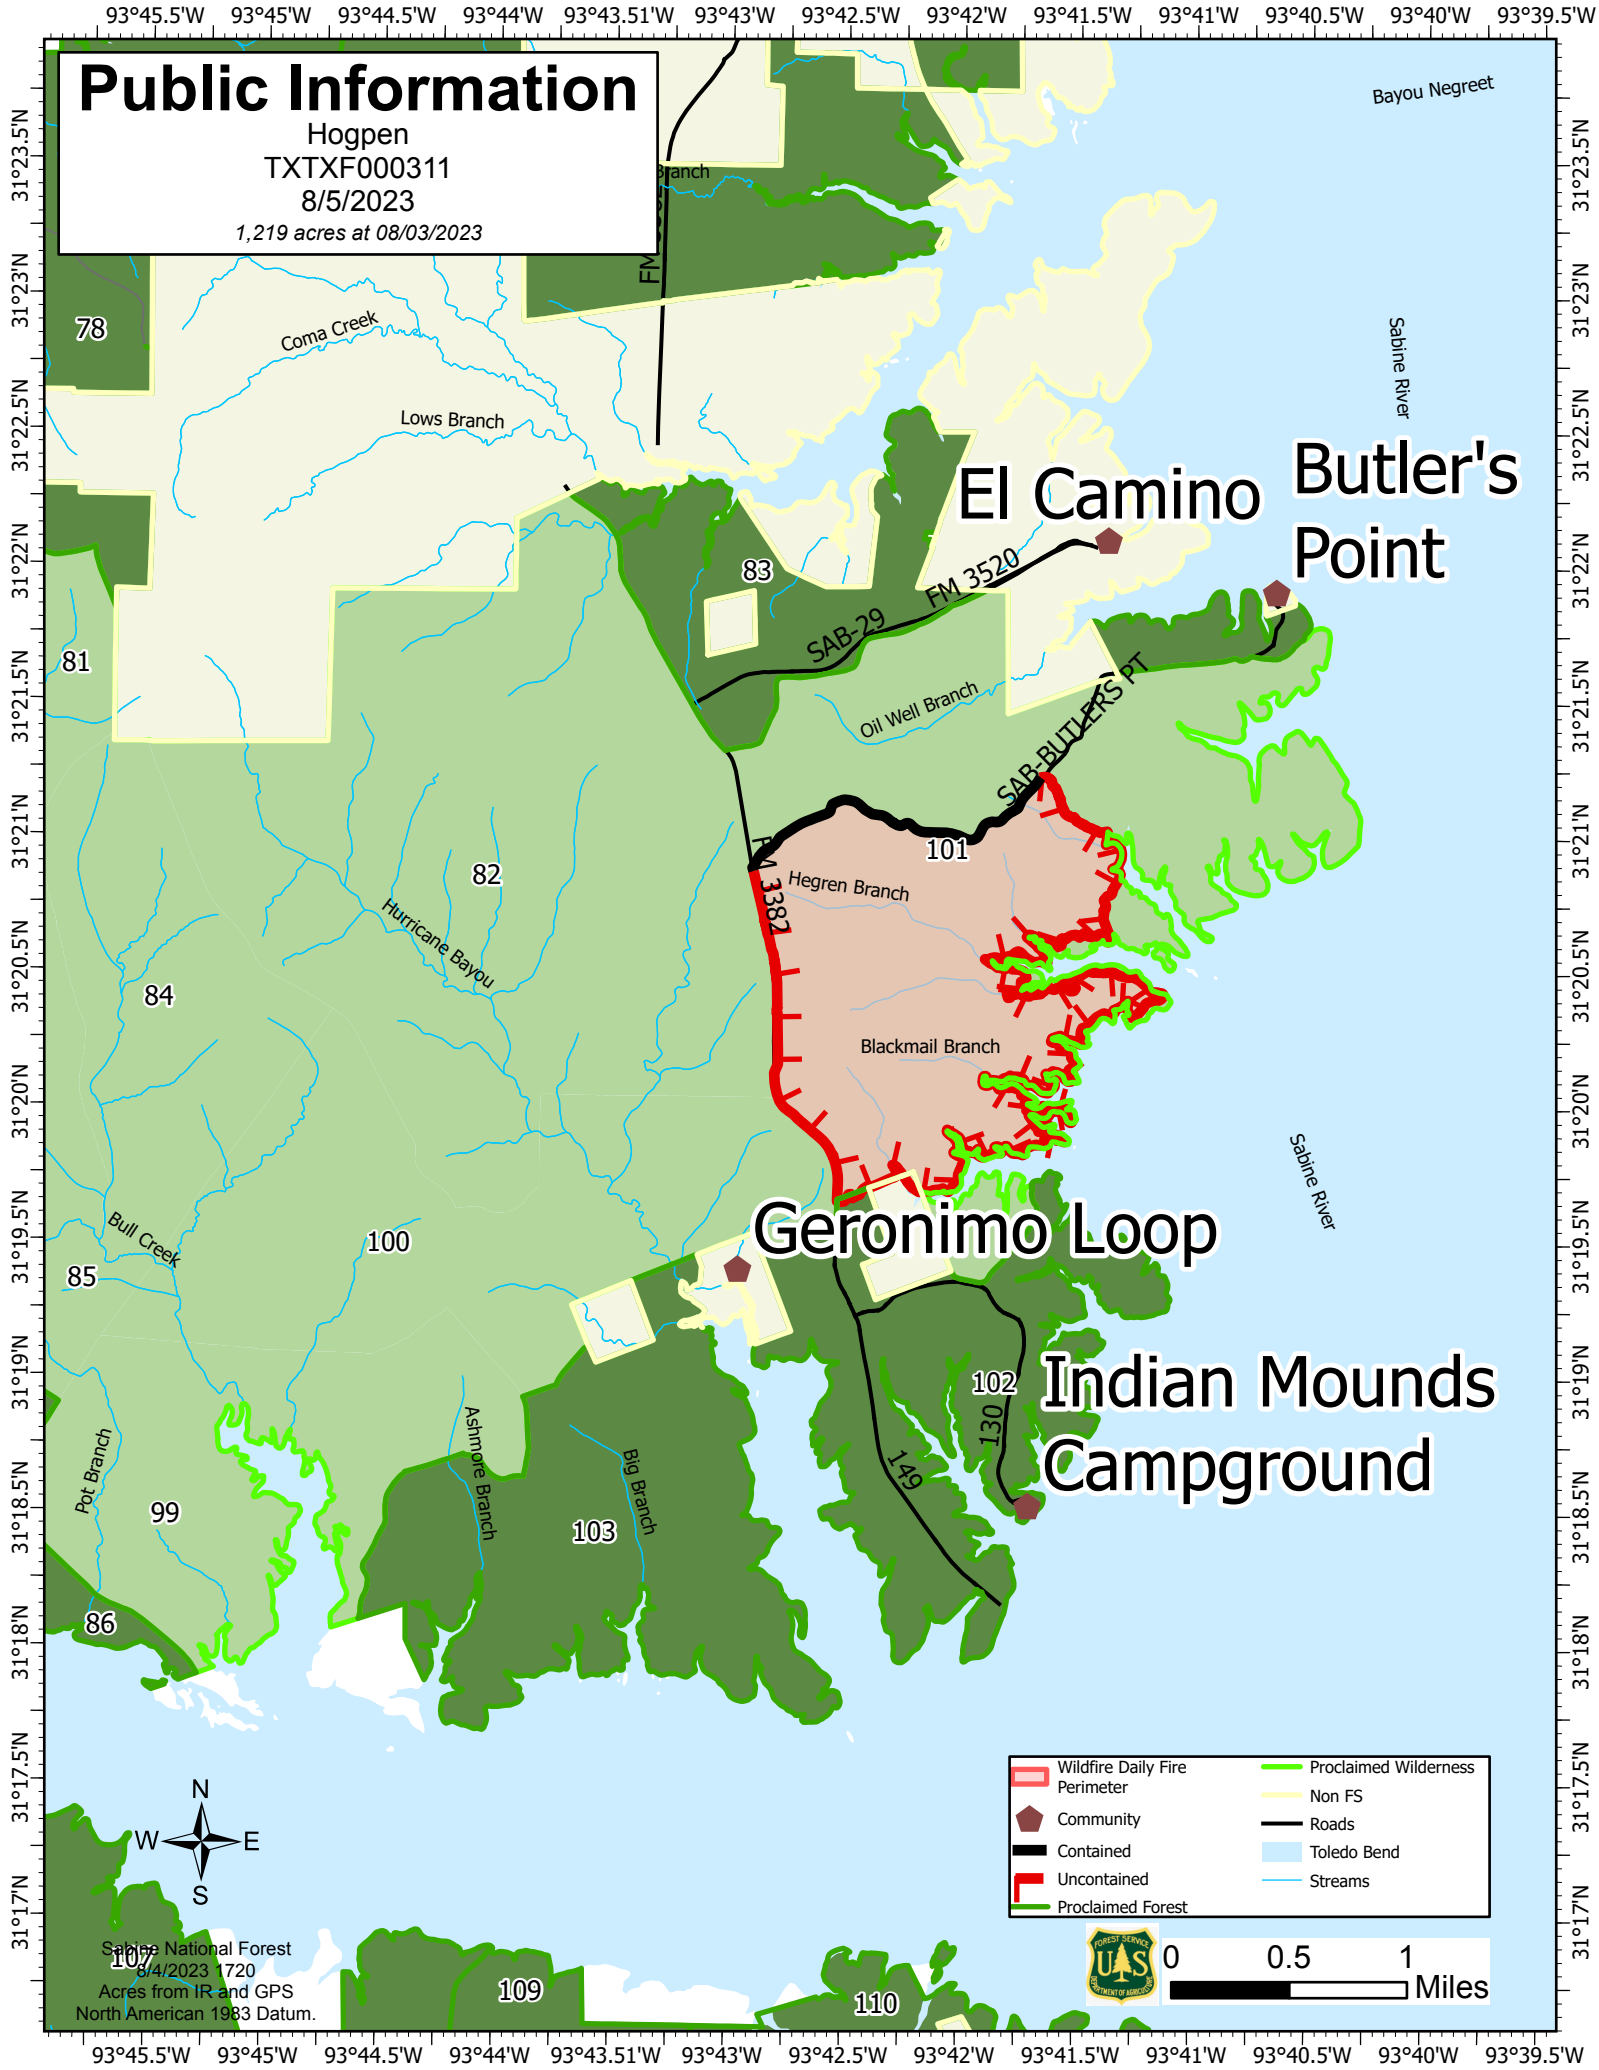

Public Information

Hogpen
TXTXF000311
8/5/2023
1,219 acres at 08/03/2023

Sabine National Forest
8/4/2023 1720
Acres from IR and GPS
North American 1983 Datum.

0 0.5 1 Miles