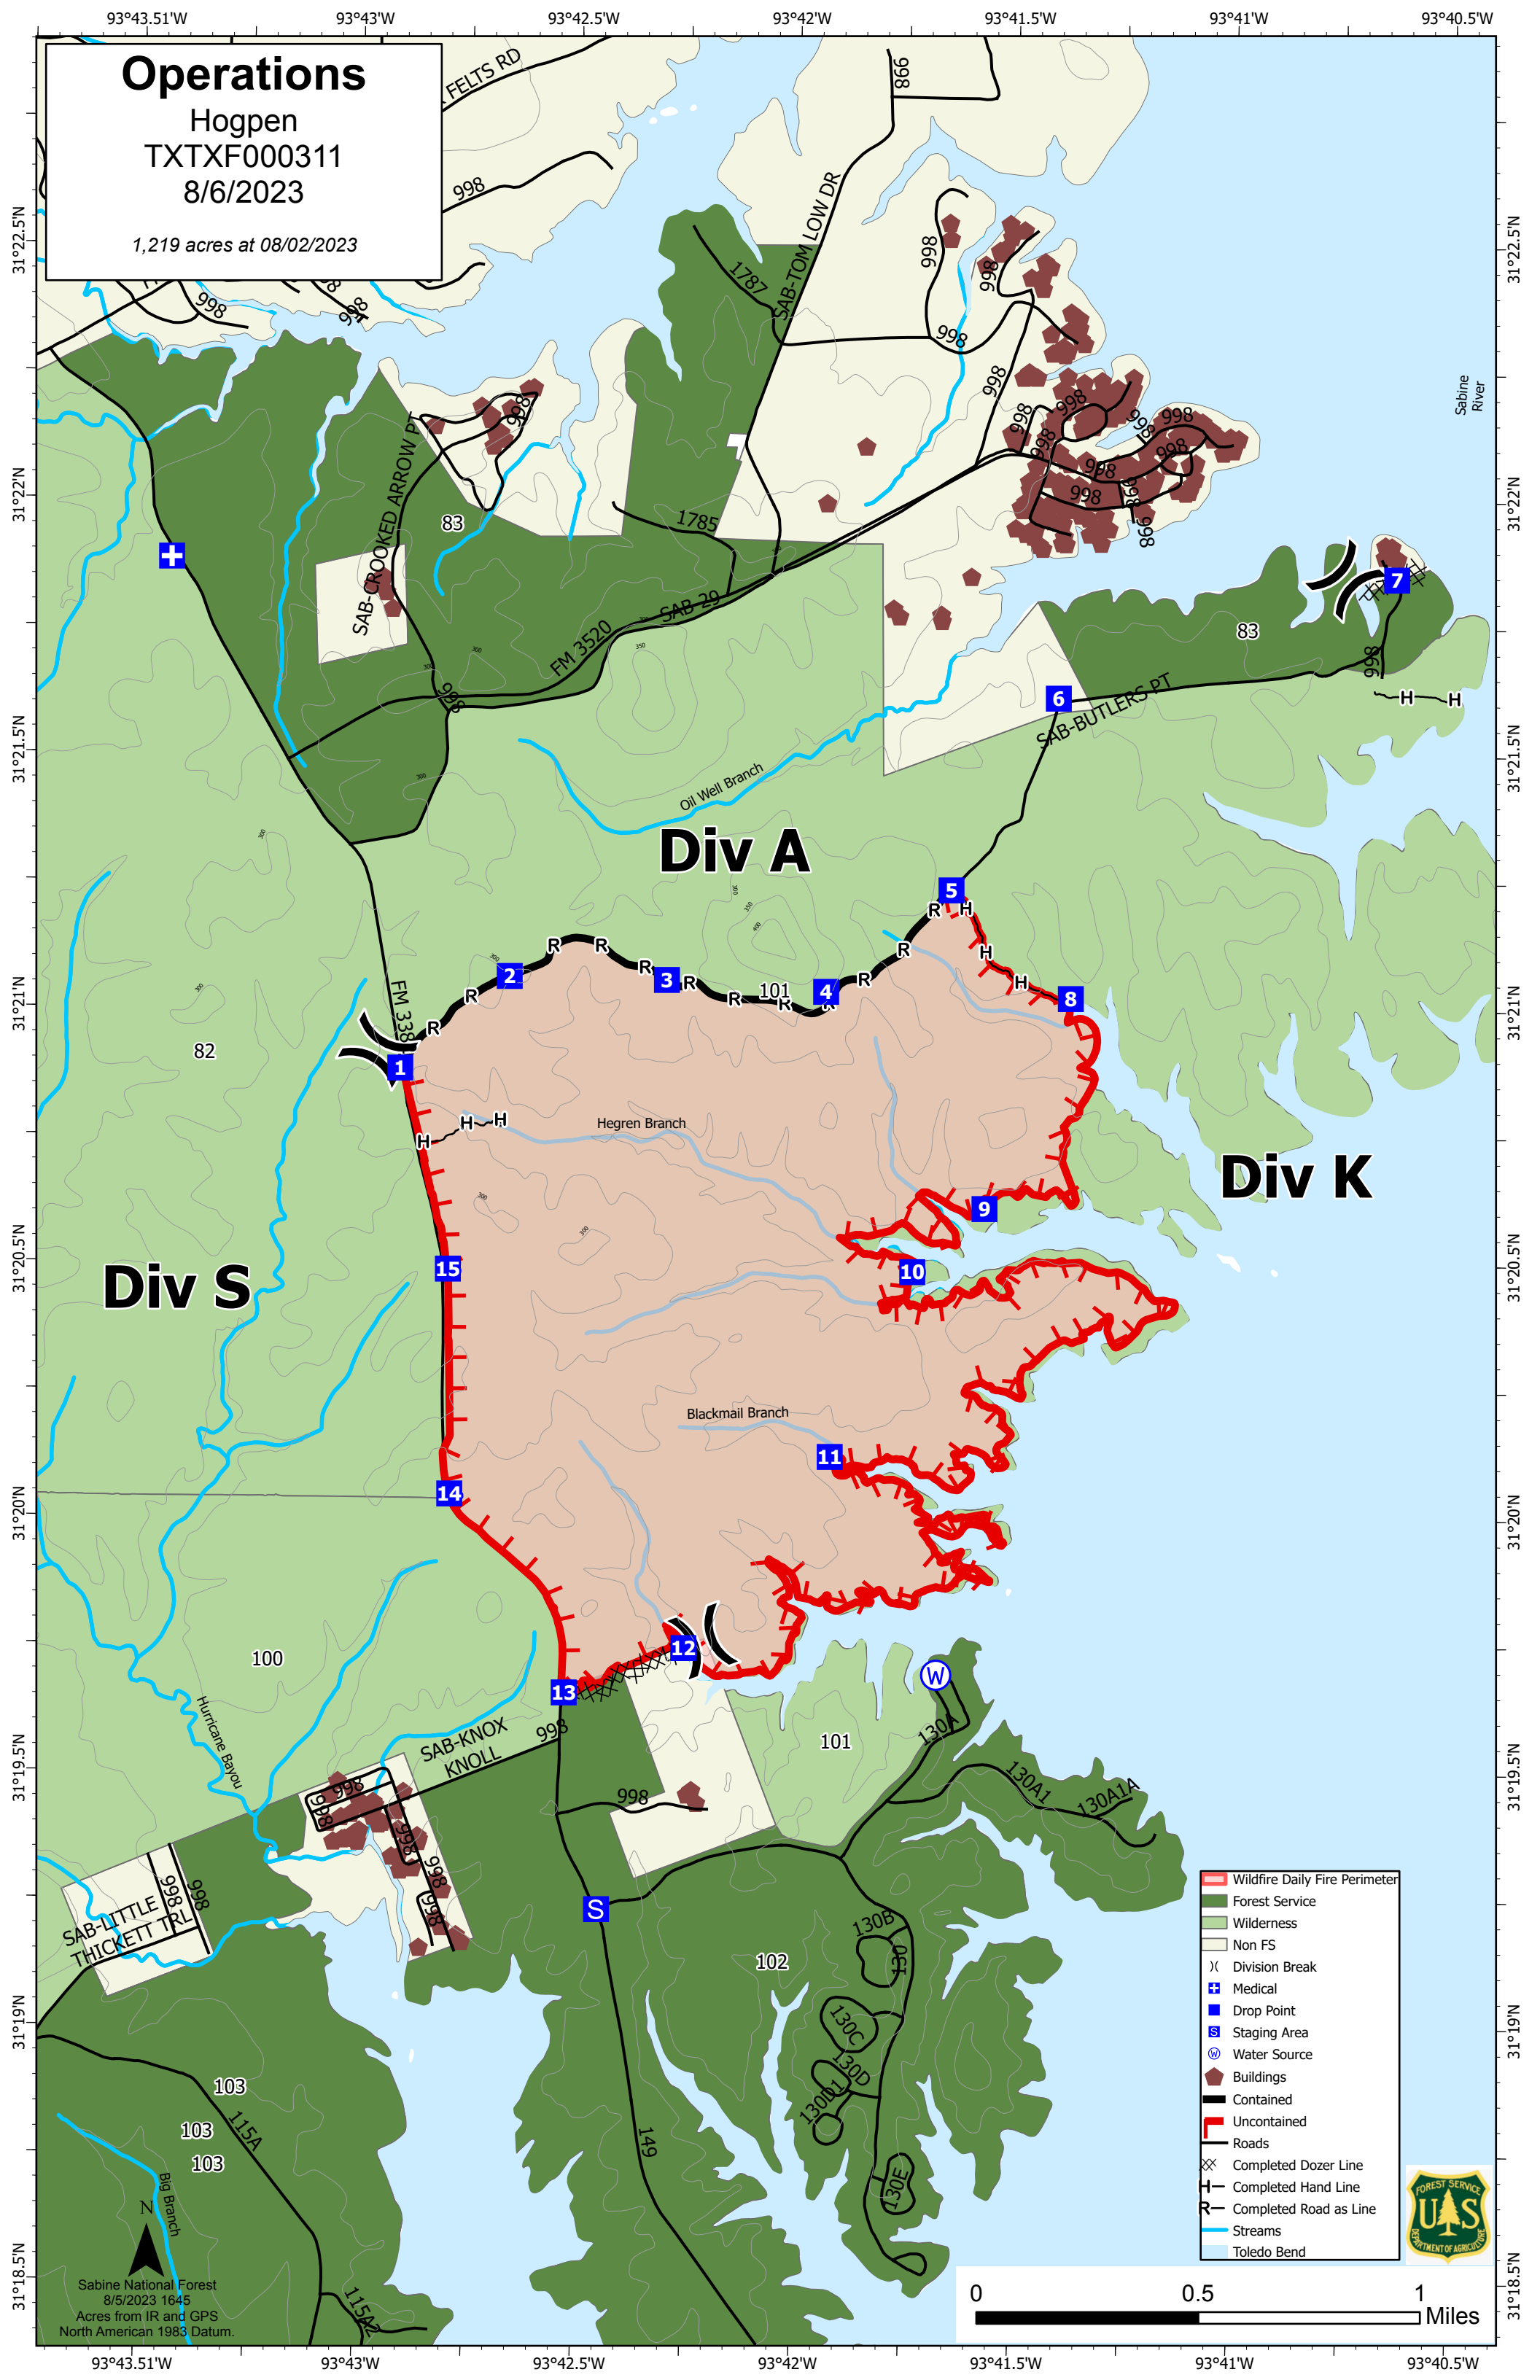

Operations

Hogpen
TXTXF000311
8/6/2023

1,219 acres at 08/02/2023

Div A

Div K

Div S

Sabine National Forest
8/5/2023 1645
Acres from IR and GPS
North American 1983 Datum.

0 0.5 1 Miles