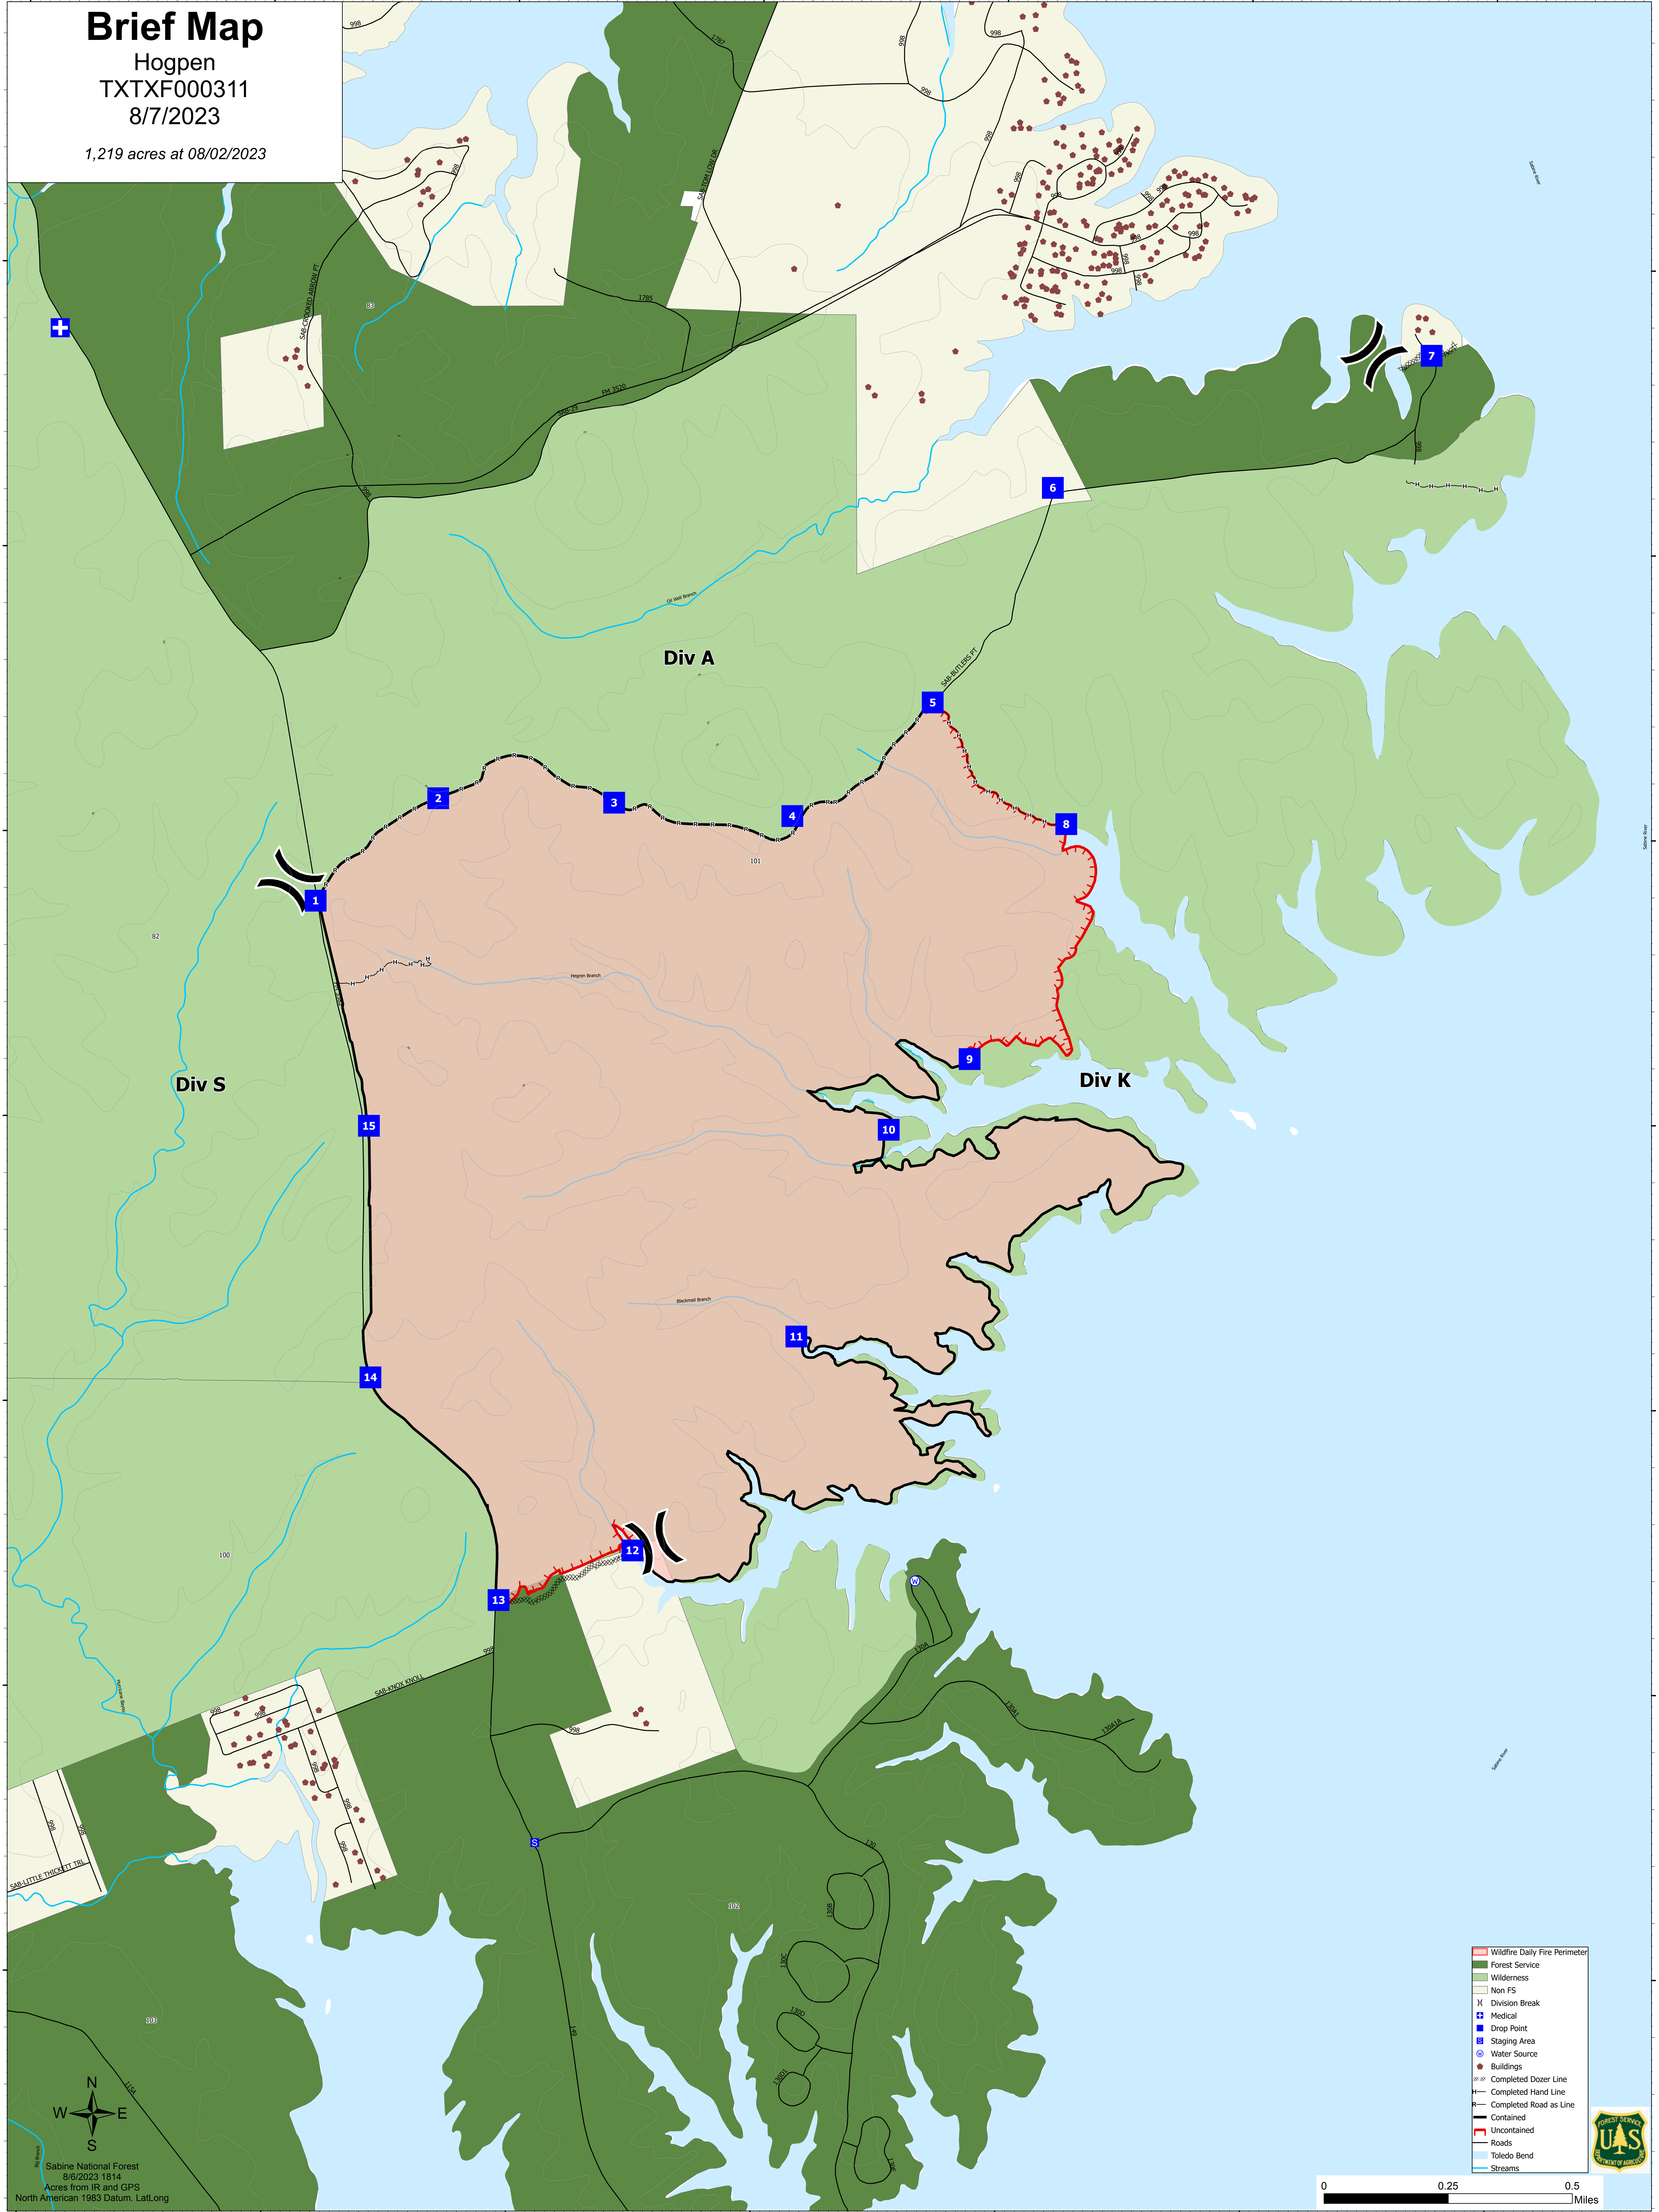

Brief Map

Hogpen
TXTXF000311
8/7/2023

1,219 acres at 08/02/2023

Sabine National Forest
8/6/2023 1814
Acres from IR and GPS
North American 1983 Datum. Lat/Long

- Wildfire Daily Fire Perimeter
- Forest Service
- Wilderness
- Non FS
- Division Break
- Medical
- Drop Point
- Staging Area
- Water Source
- Buildings
- Completed Dozer Line
- Completed Hand Line
- Completed Road as Line
- Contained
- Uncontained
- Roads
- Toledo Bend
- Streams

0 0.25 0.5 Miles