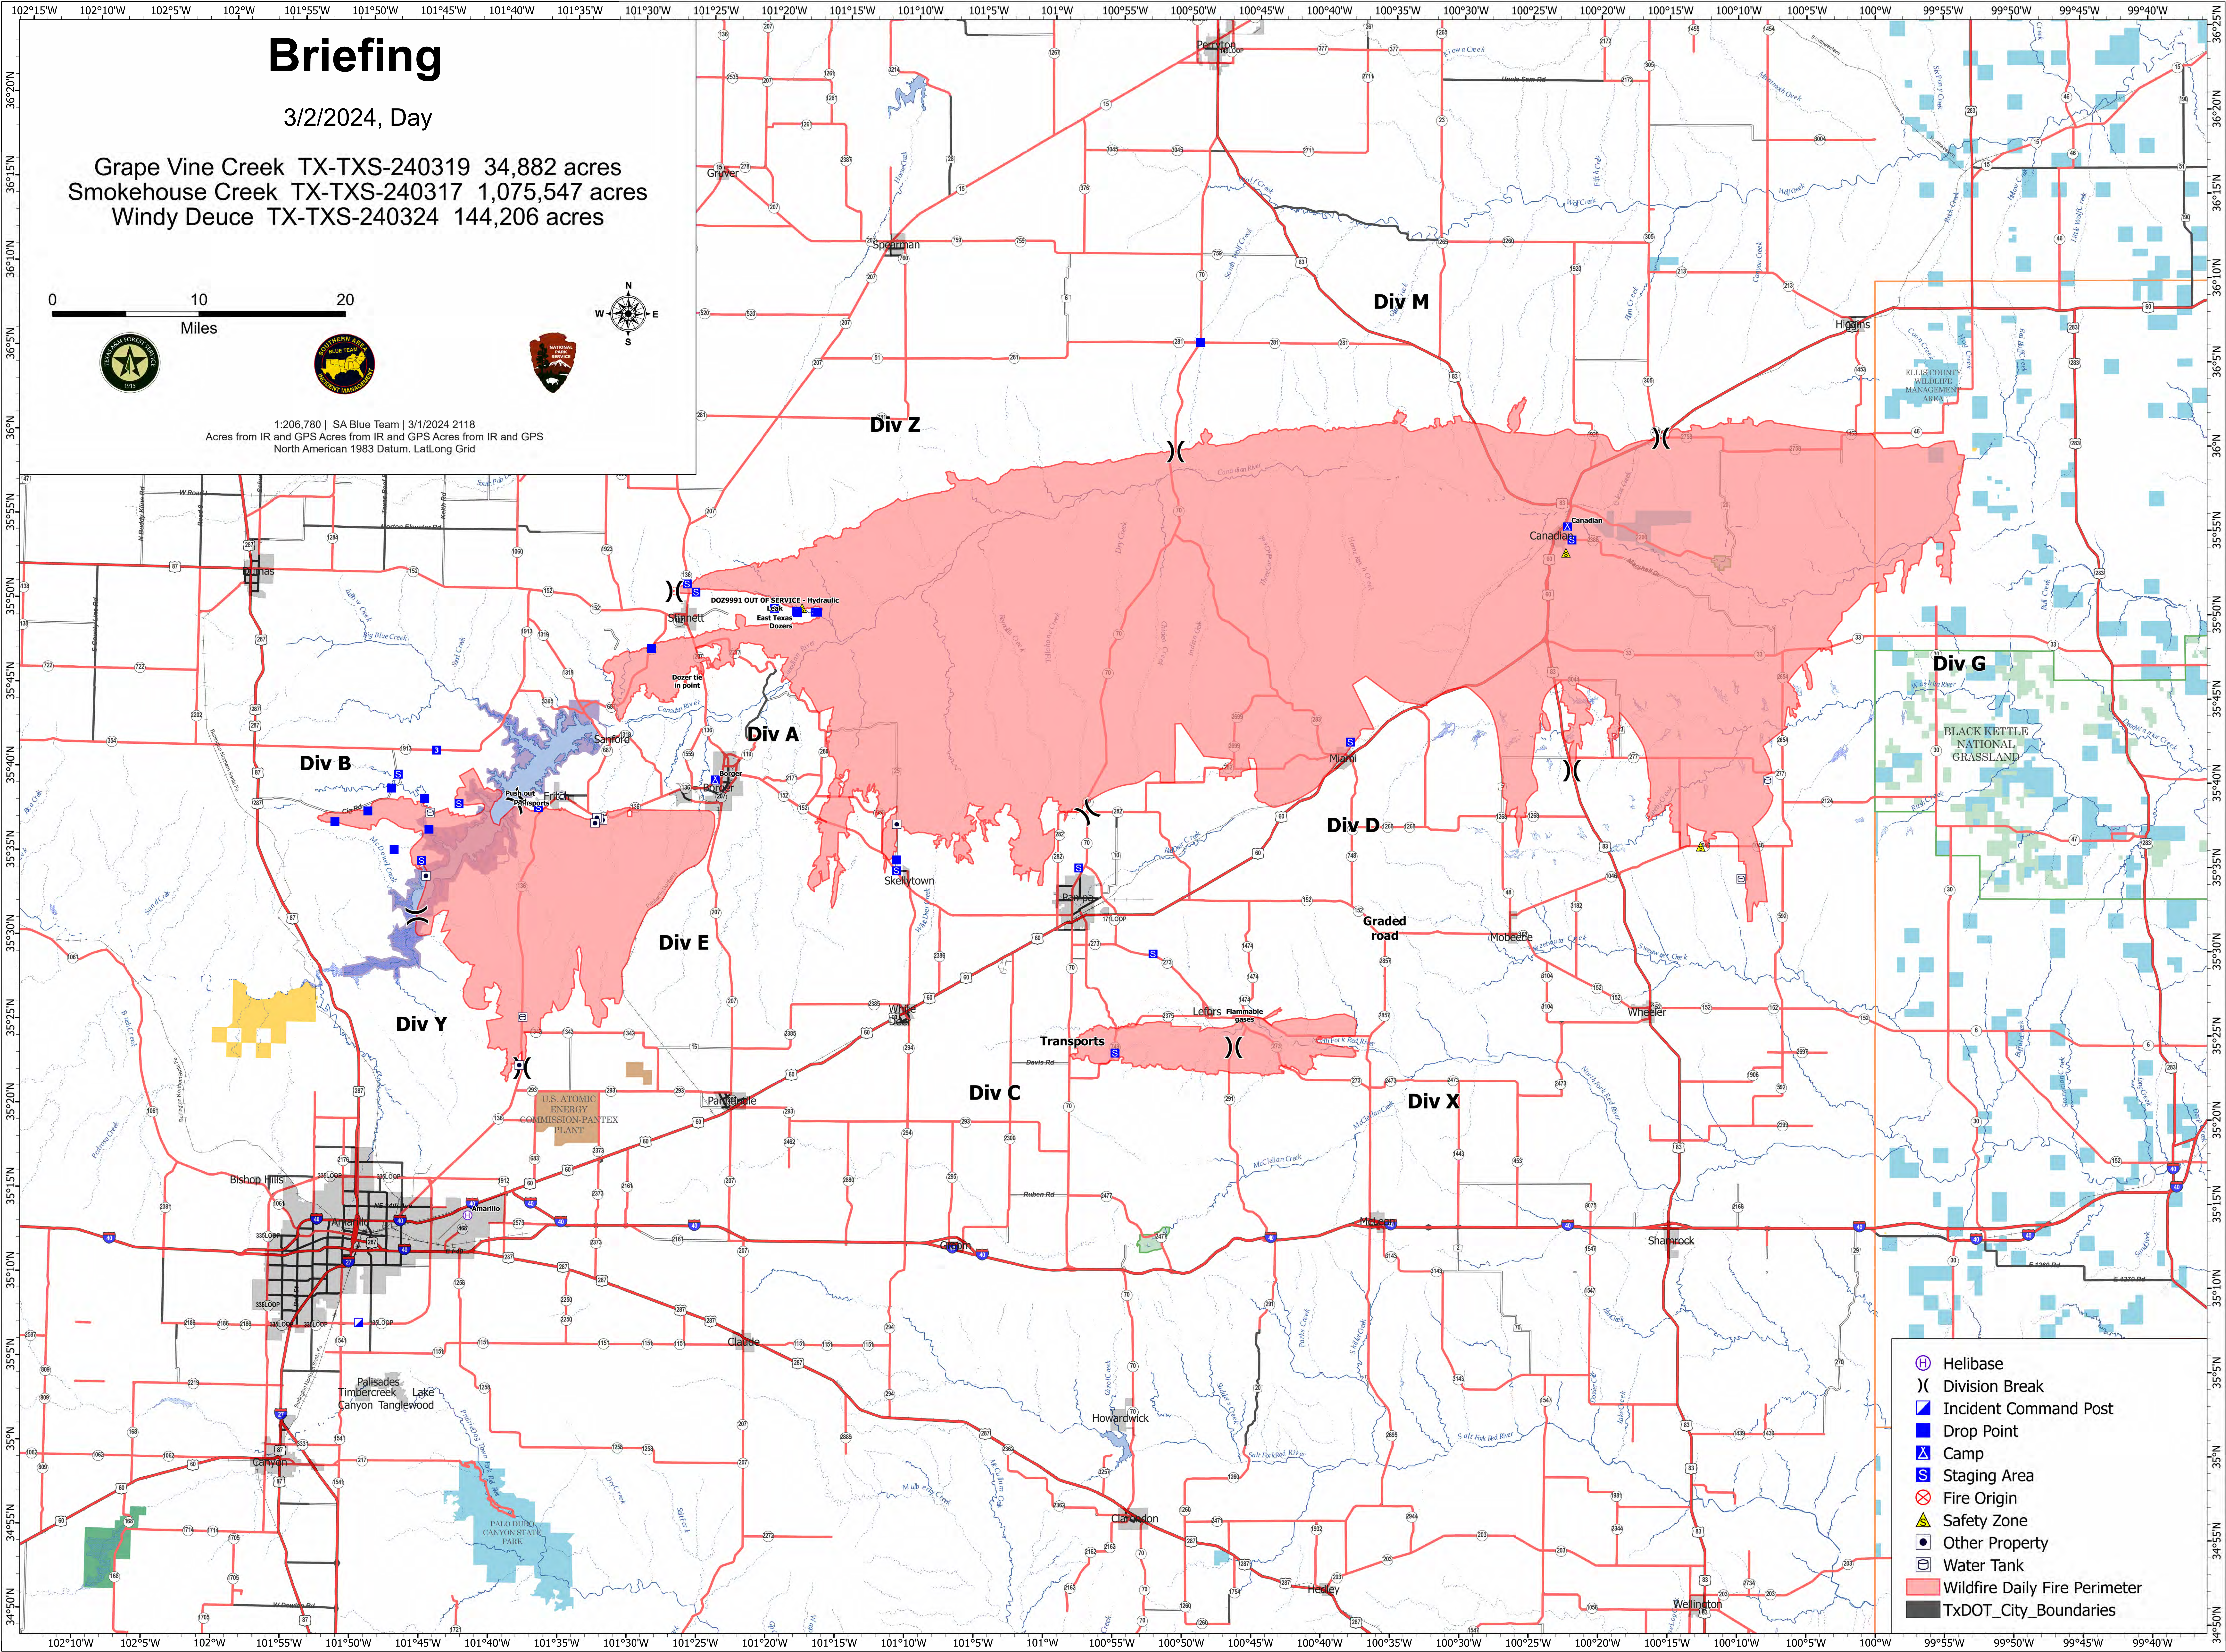

Briefing

3/2/2024, Day

Grape Vine Creek TX-TXS-240319 34,882 acres
Smokehouse Creek TX-TXS-240317 1,075,547 acres
Windy Deuce TX-TXS-240324 144,206 acres

0 10 20
Miles

1:206,780 | SA Blue Team | 3/1/2024 2118
Acres from IR and GPS Acres from IR and GPS Acres from IR and GPS
North American 1983 Datum, Lat/Long Grid

- ⊕ Helibase
-) Division Break
- Incident Command Post
- ▢ Drop Point
- ▲ Camp
- Ⓢ Staging Area
- ⊗ Fire Origin
- ⚠ Safety Zone
- ⬤ Other Property
- ⊡ Water Tank
- ▭ Wildfire Daily Fire Perimeter
- ▭ TxDOT_City_Boundaries