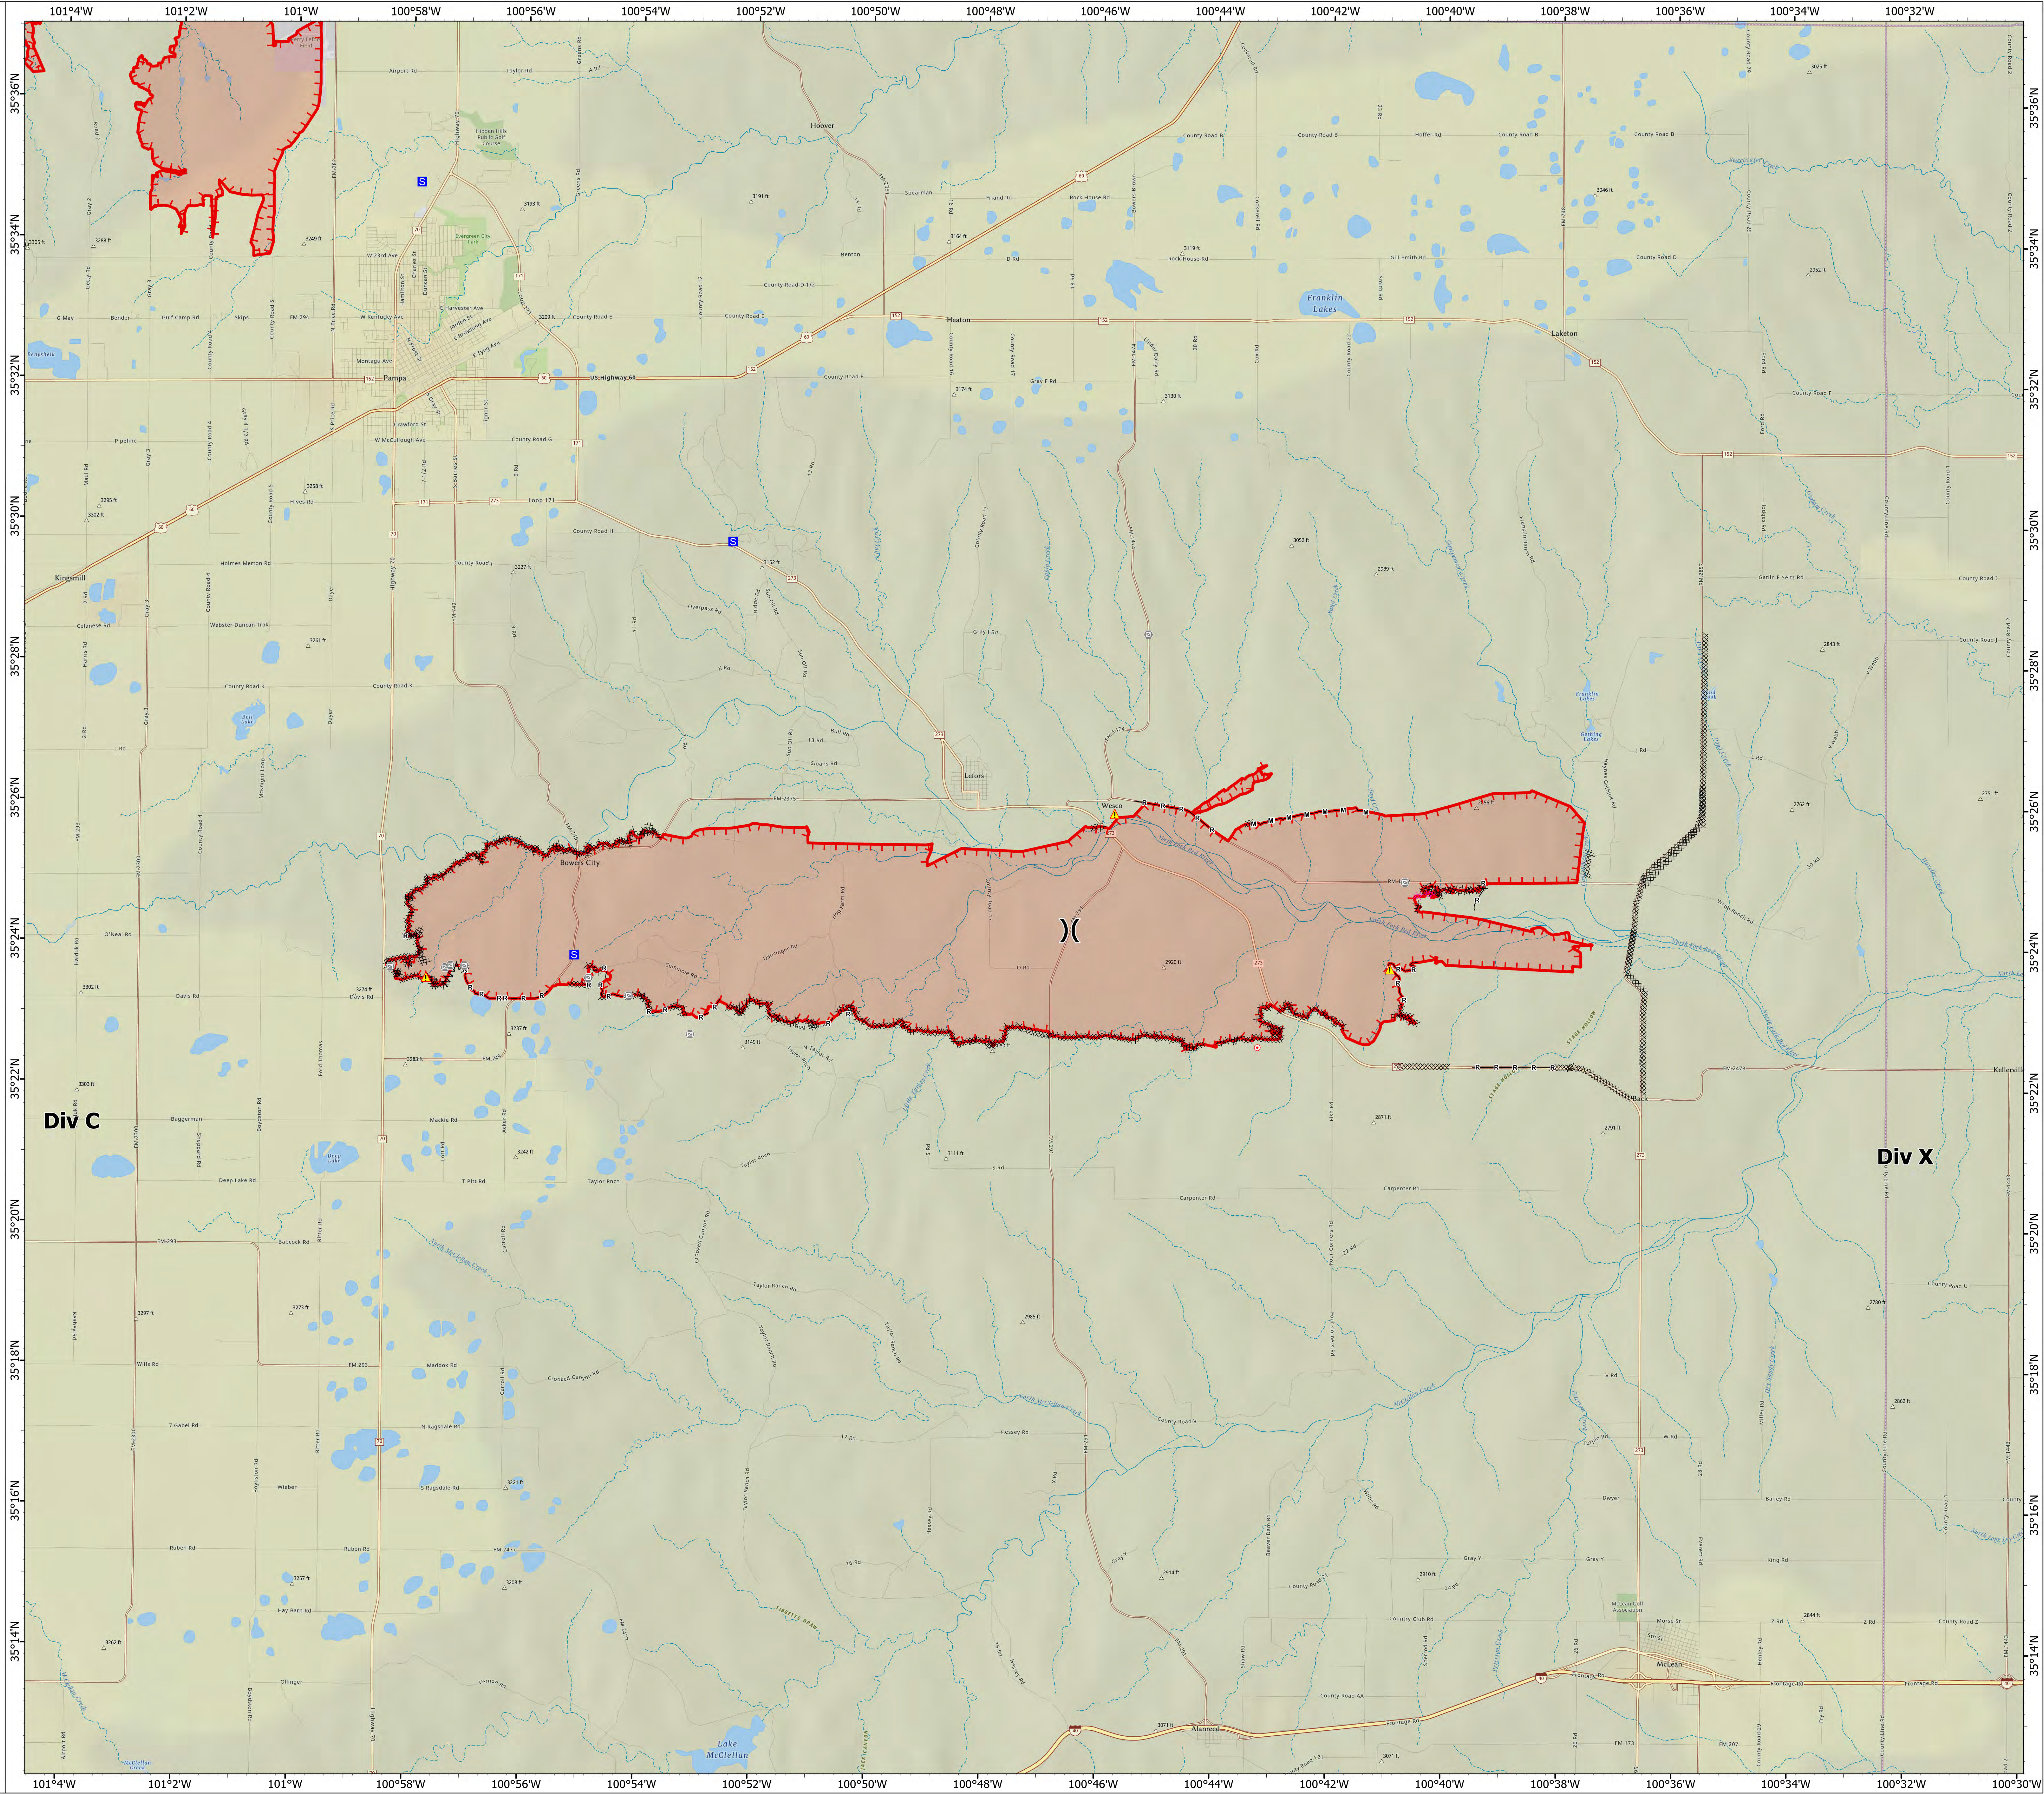

# Operations

Grape Vine Creek  
TX-TXS-240319

3/3/2024, Day

34,882 acres at 3/01/2024 2037

- (X) Division Break
- [S] Staging Area
- [Red Circle] Hot Spot - Spot Fire
- [Gate Icon] Gate
- [Warning Triangle] Hazard
- [Dashed Line] Completed Dozer Line
- [Wavy Line] Completed Fuel Break
- [M-Dashed Line] Completed Mixed Construction Line
- [R-Dashed Line] Completed Road as Line
- [Pink X] Planned Dozer Line
- [Red Dashed Line] Fence
- [Red Outline] Uncontained
- [Red Fill] Wildfire Daily Fire Perimeter

Div C

Div X