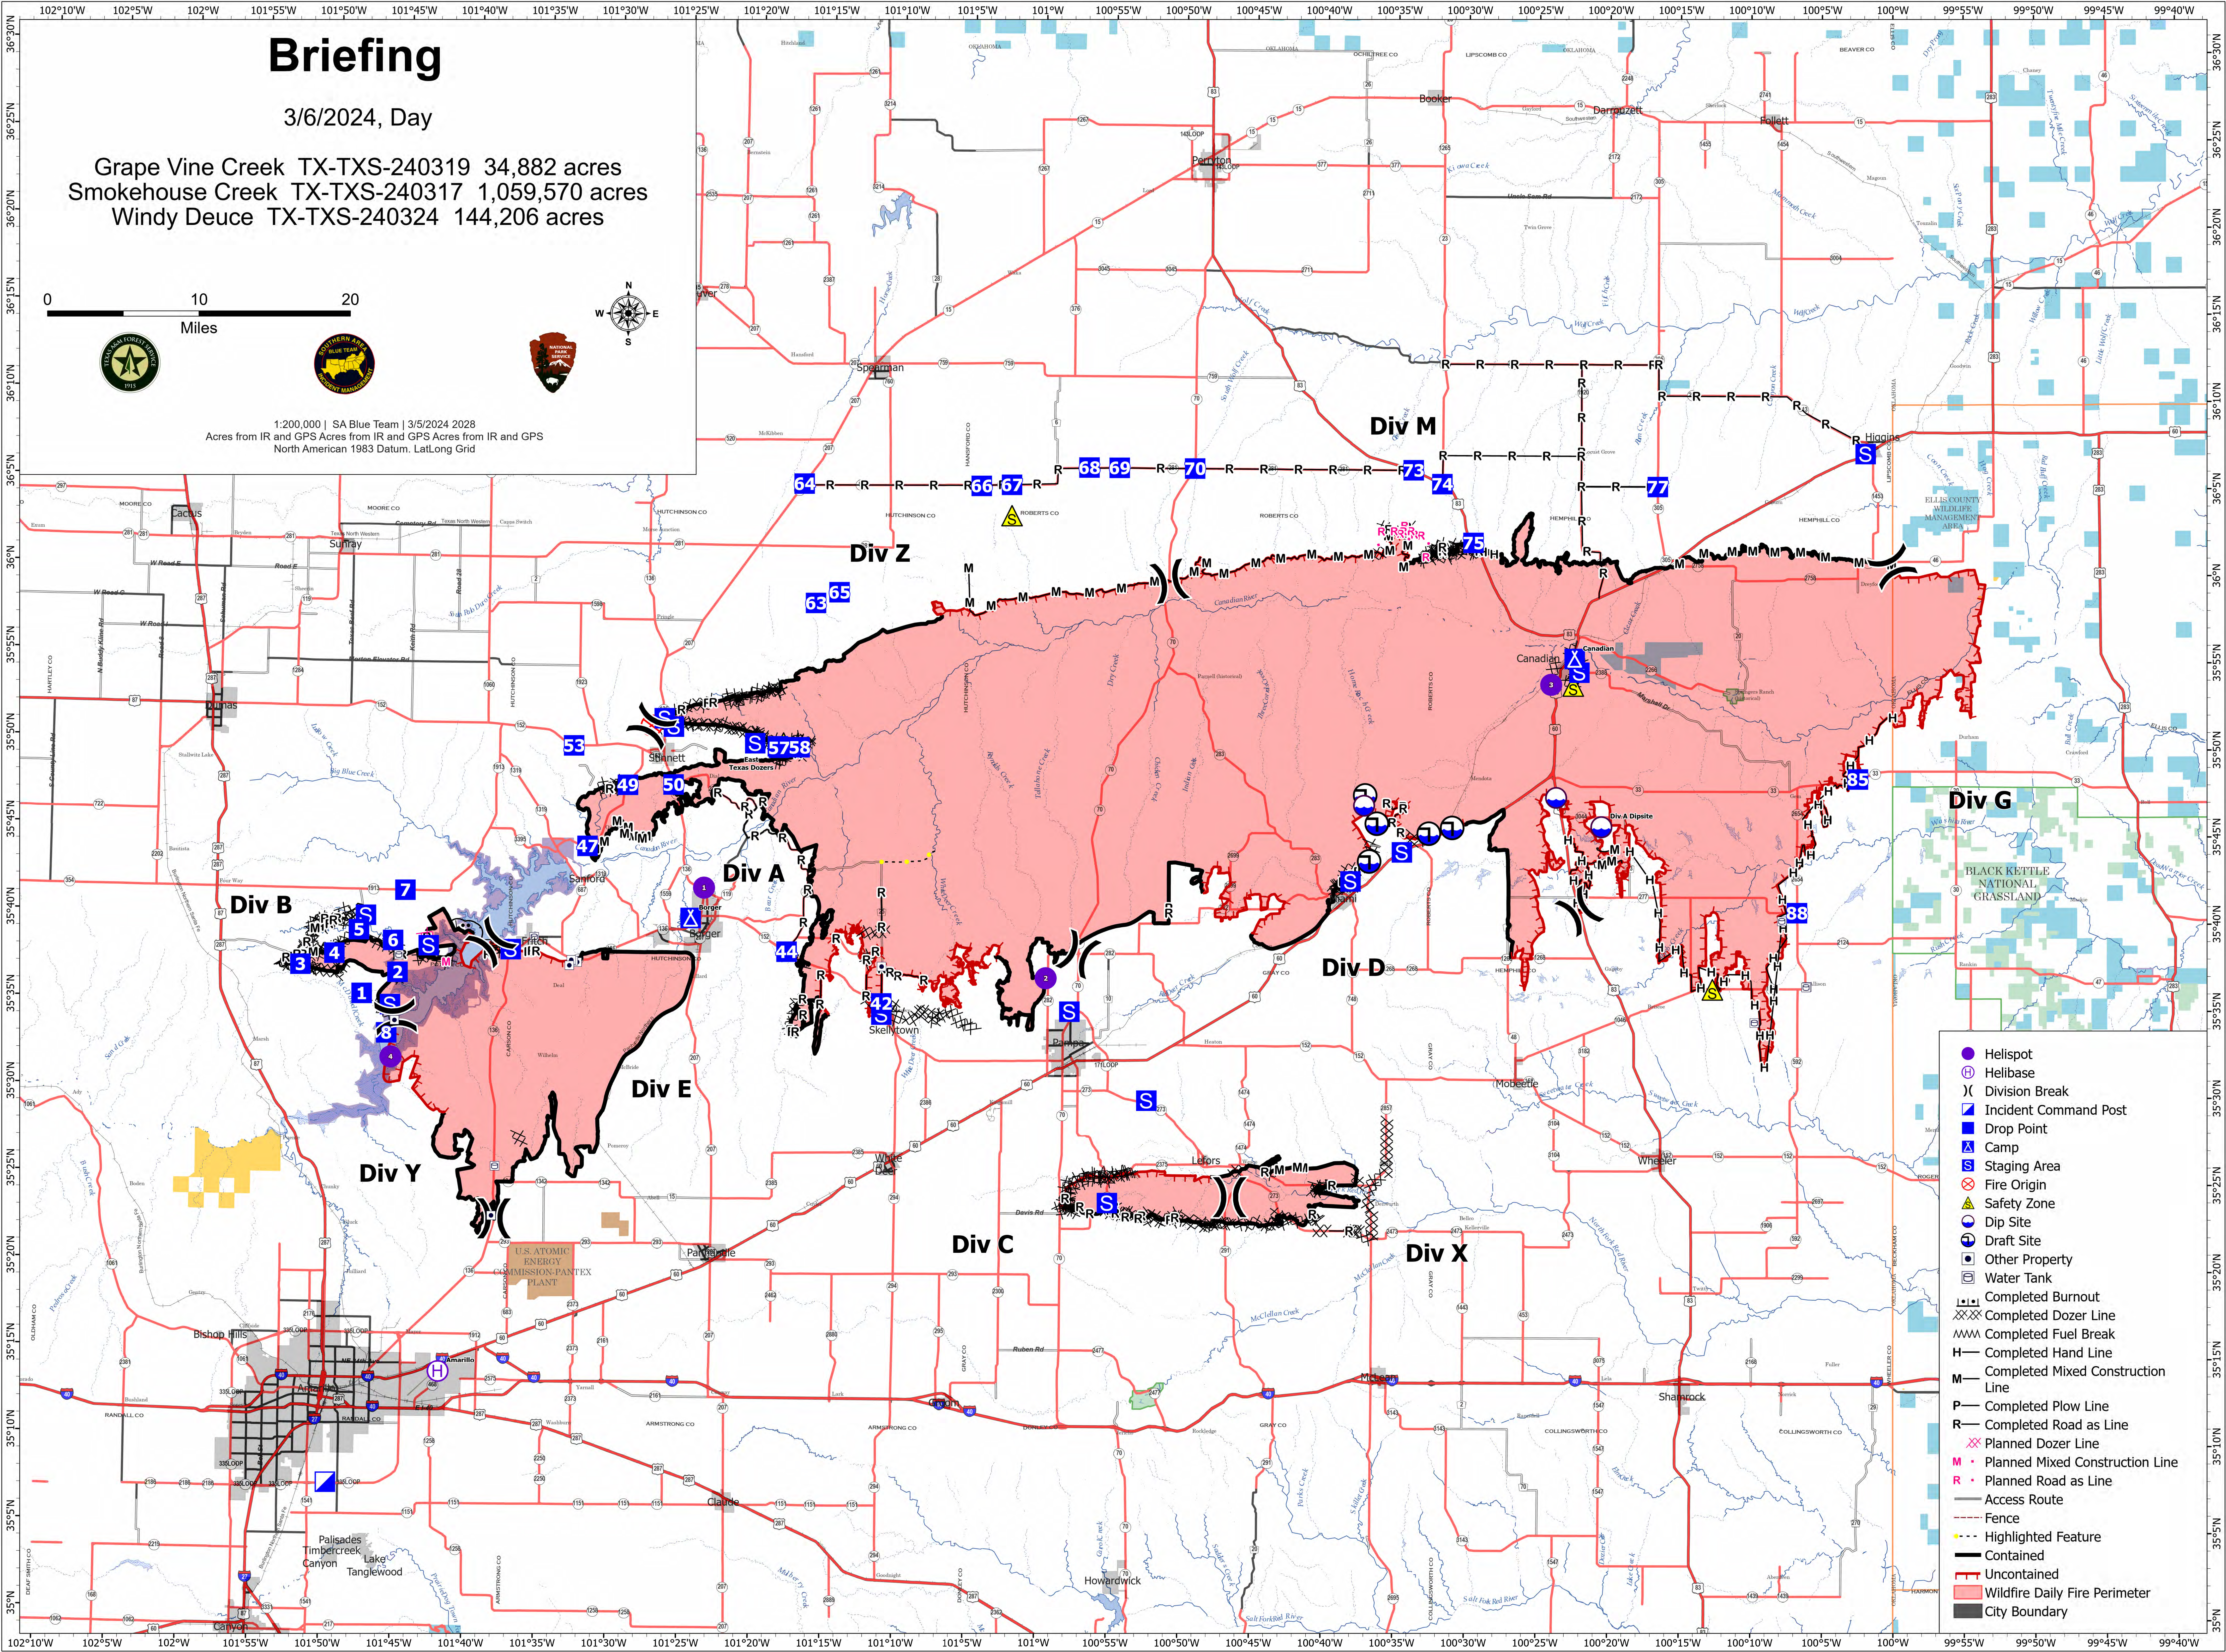

Briefing

3/6/2024, Day

Grape Vine Creek TX-TXS-240319 34,882 acres
Smokehouse Creek TX-TXS-240317 1,059,570 acres
Windy Deuce TX-TXS-240324 144,206 acres

1:200,000 | SA Blue Team | 3/5/2024 2028
Acres from IR and GPS Acres from IR and GPS Acres from IR and GPS
North American 1983 Datum, Lat/Long Grid

- Helispot
- ⊕ Helibase
- ⌘ Division Break
- Ⓜ Incident Command Post
- Ⓛ Drop Point
- Ⓛ Camp
- Ⓛ Staging Area
- Ⓛ Fire Origin
- Ⓛ Safety Zone
- Ⓛ Dip Site
- Ⓛ Draft Site
- Ⓛ Other Property
- Ⓛ Water Tank
- Ⓛ Completed Burnout
- Ⓛ Completed Dozer Line
- Ⓛ Completed Fuel Break
- Ⓛ Completed Hand Line
- Ⓛ Completed Mixed Construction Line
- Ⓛ Completed Plow Line
- Ⓛ Completed Road as Line
- Ⓛ Planned Dozer Line
- Ⓛ Planned Mixed Construction Line
- Ⓛ Planned Road as Line
- Ⓛ Access Route
- Ⓛ Fence
- Ⓛ Highlighted Feature
- Ⓛ Contained
- Ⓛ Uncontained
- Ⓛ Wildfire Daily Fire Perimeter
- Ⓛ City Boundary