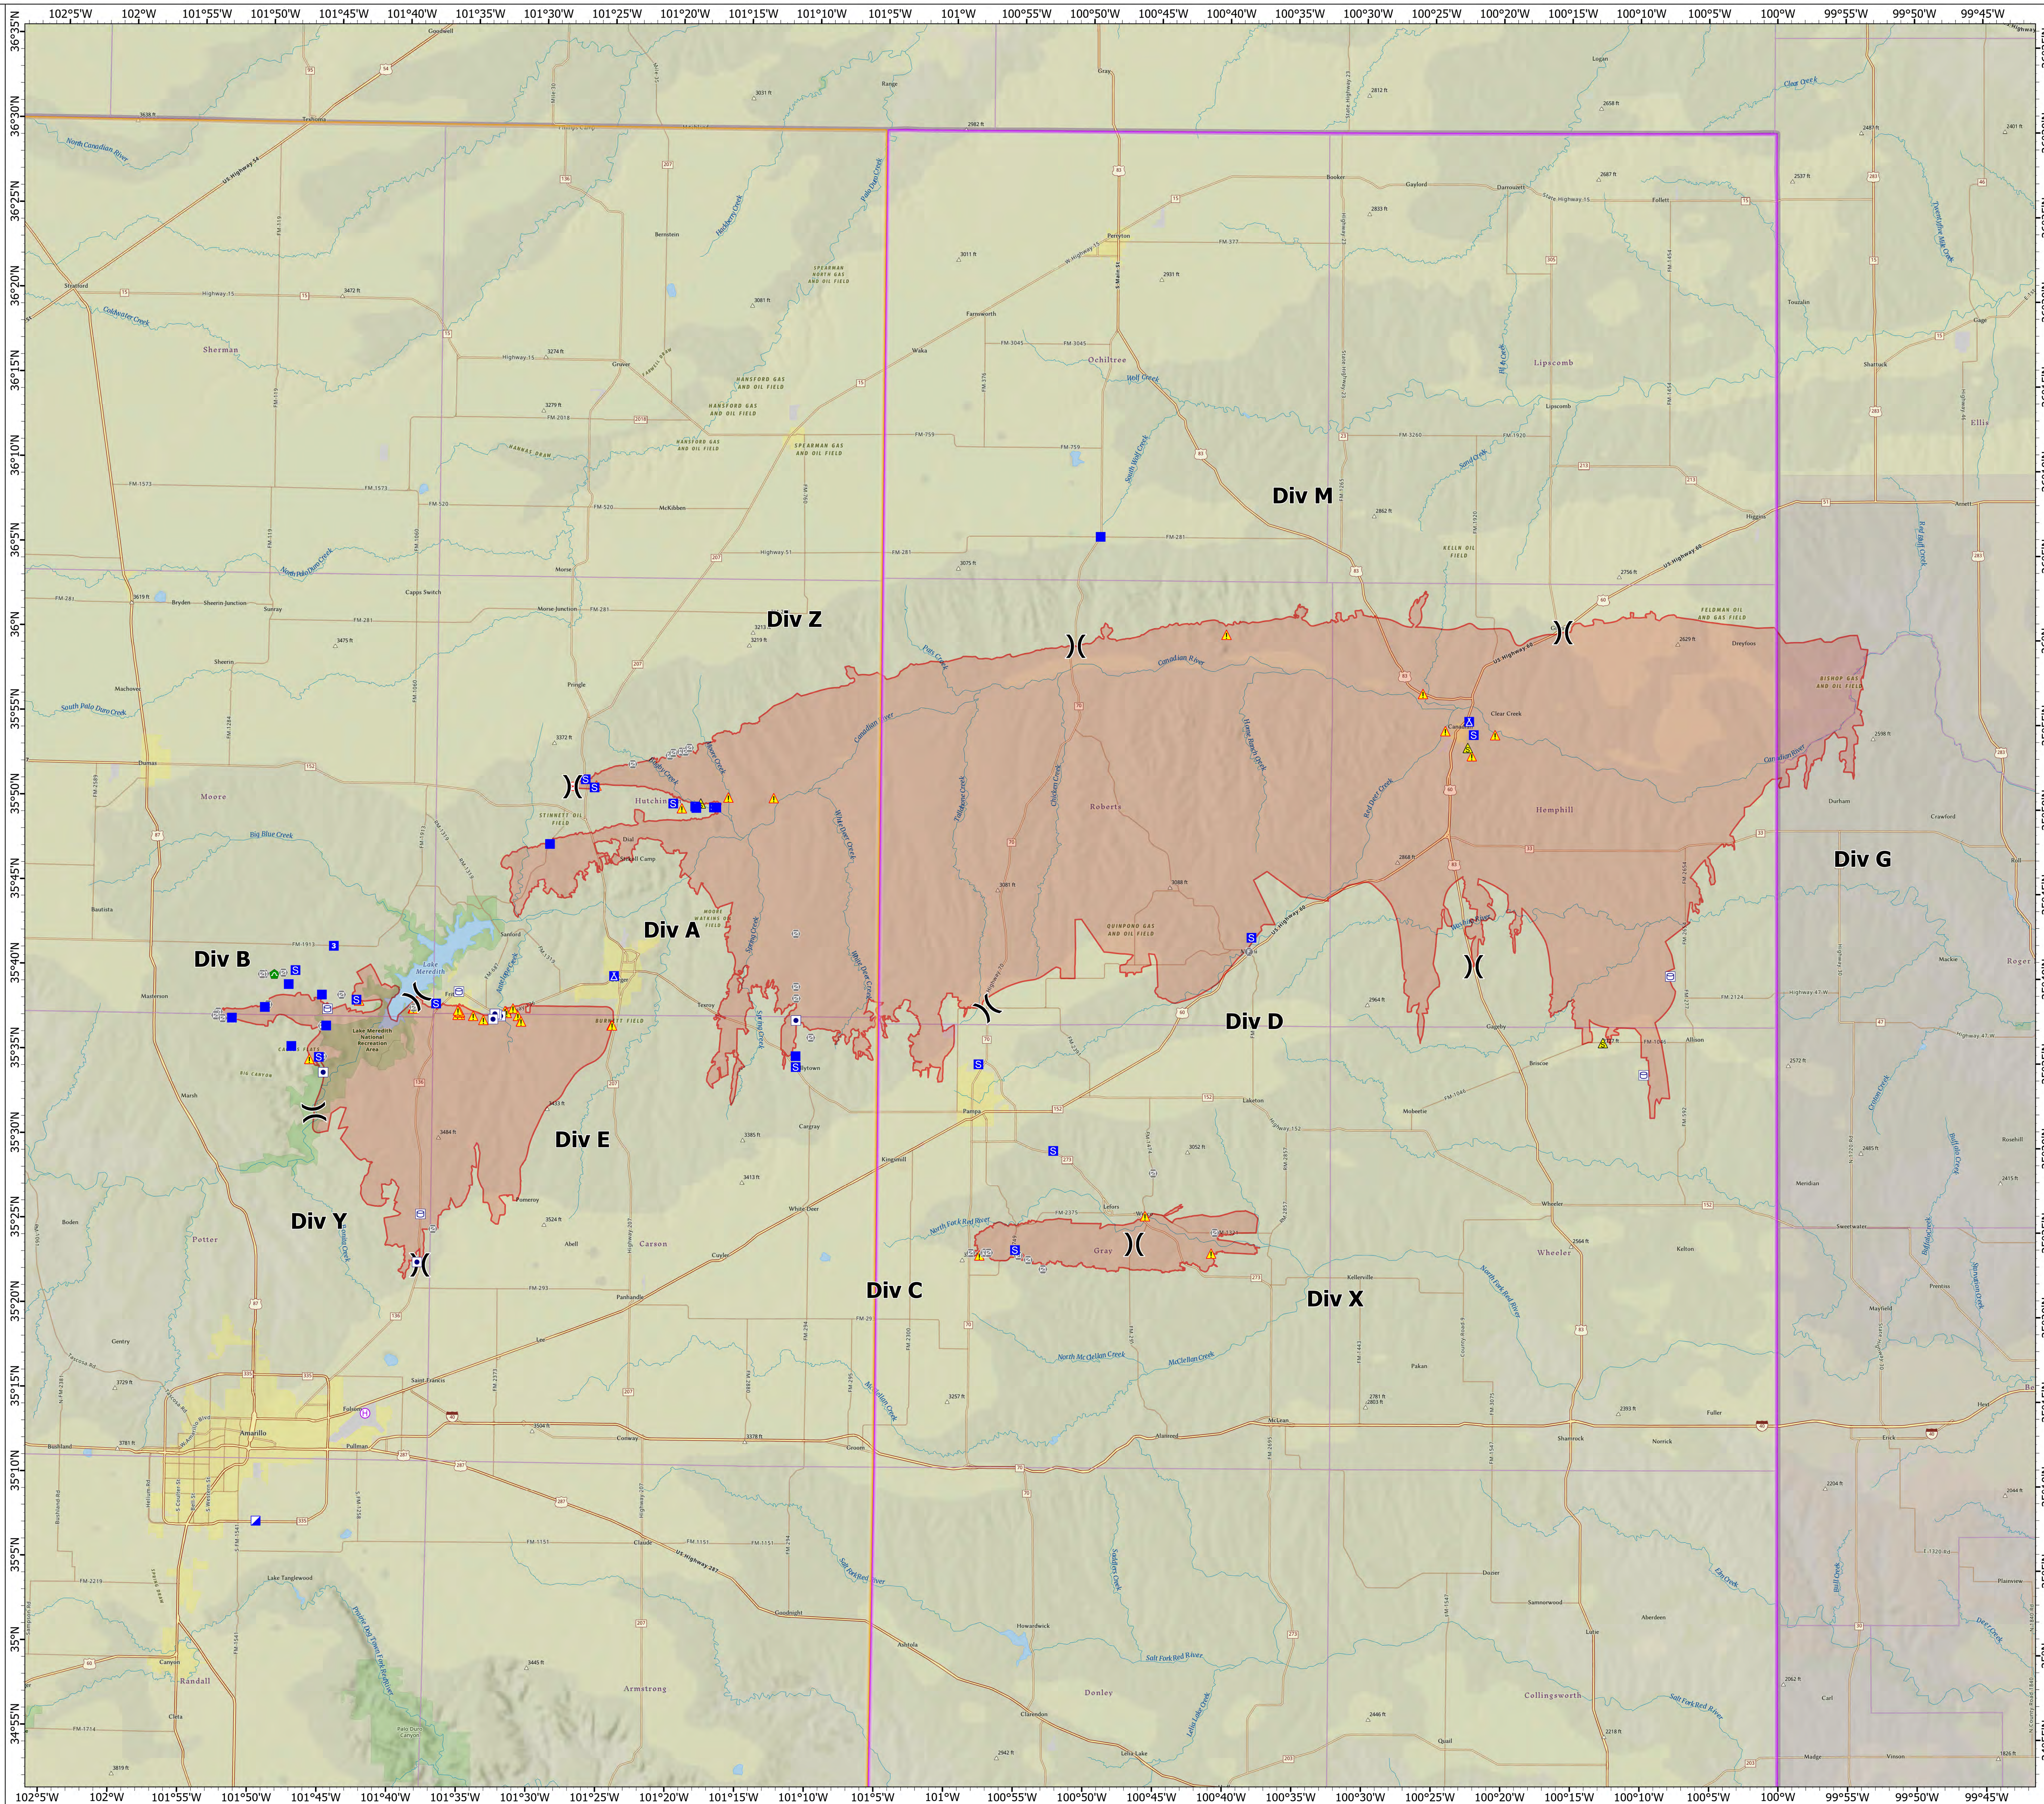

Fire Districts

Smokehouse Creek
TX-TXS-240317

3/2/2024, Day

1,075,547 acres at 3/01/2024 2037

- ⊕ Helibase
- ⌘ Division Break
- 📍 Incident Command Post
- 📍 Drop Point
- 📍 Camp
- 📍 Staging Area
- ⊗ Fire Origin
- 🚪 Gate
- 🚒 Fire Station
- 🌿 Culvert
- ⚠️ Safety Zone
- ⚠️ Hazard
- 📍 Other Property
- 📍 Water Tank
- 🔴 Wildfire Daily Fire Perimeter

Texas Fire Districts

- 🟡 Amarillo
- 🟠 Childress

0 5 10 15 20
Miles

1:225,000 | SA Blue Team | 3/1/2024 2109

North American 1983 Datum, Lat/Long Grid