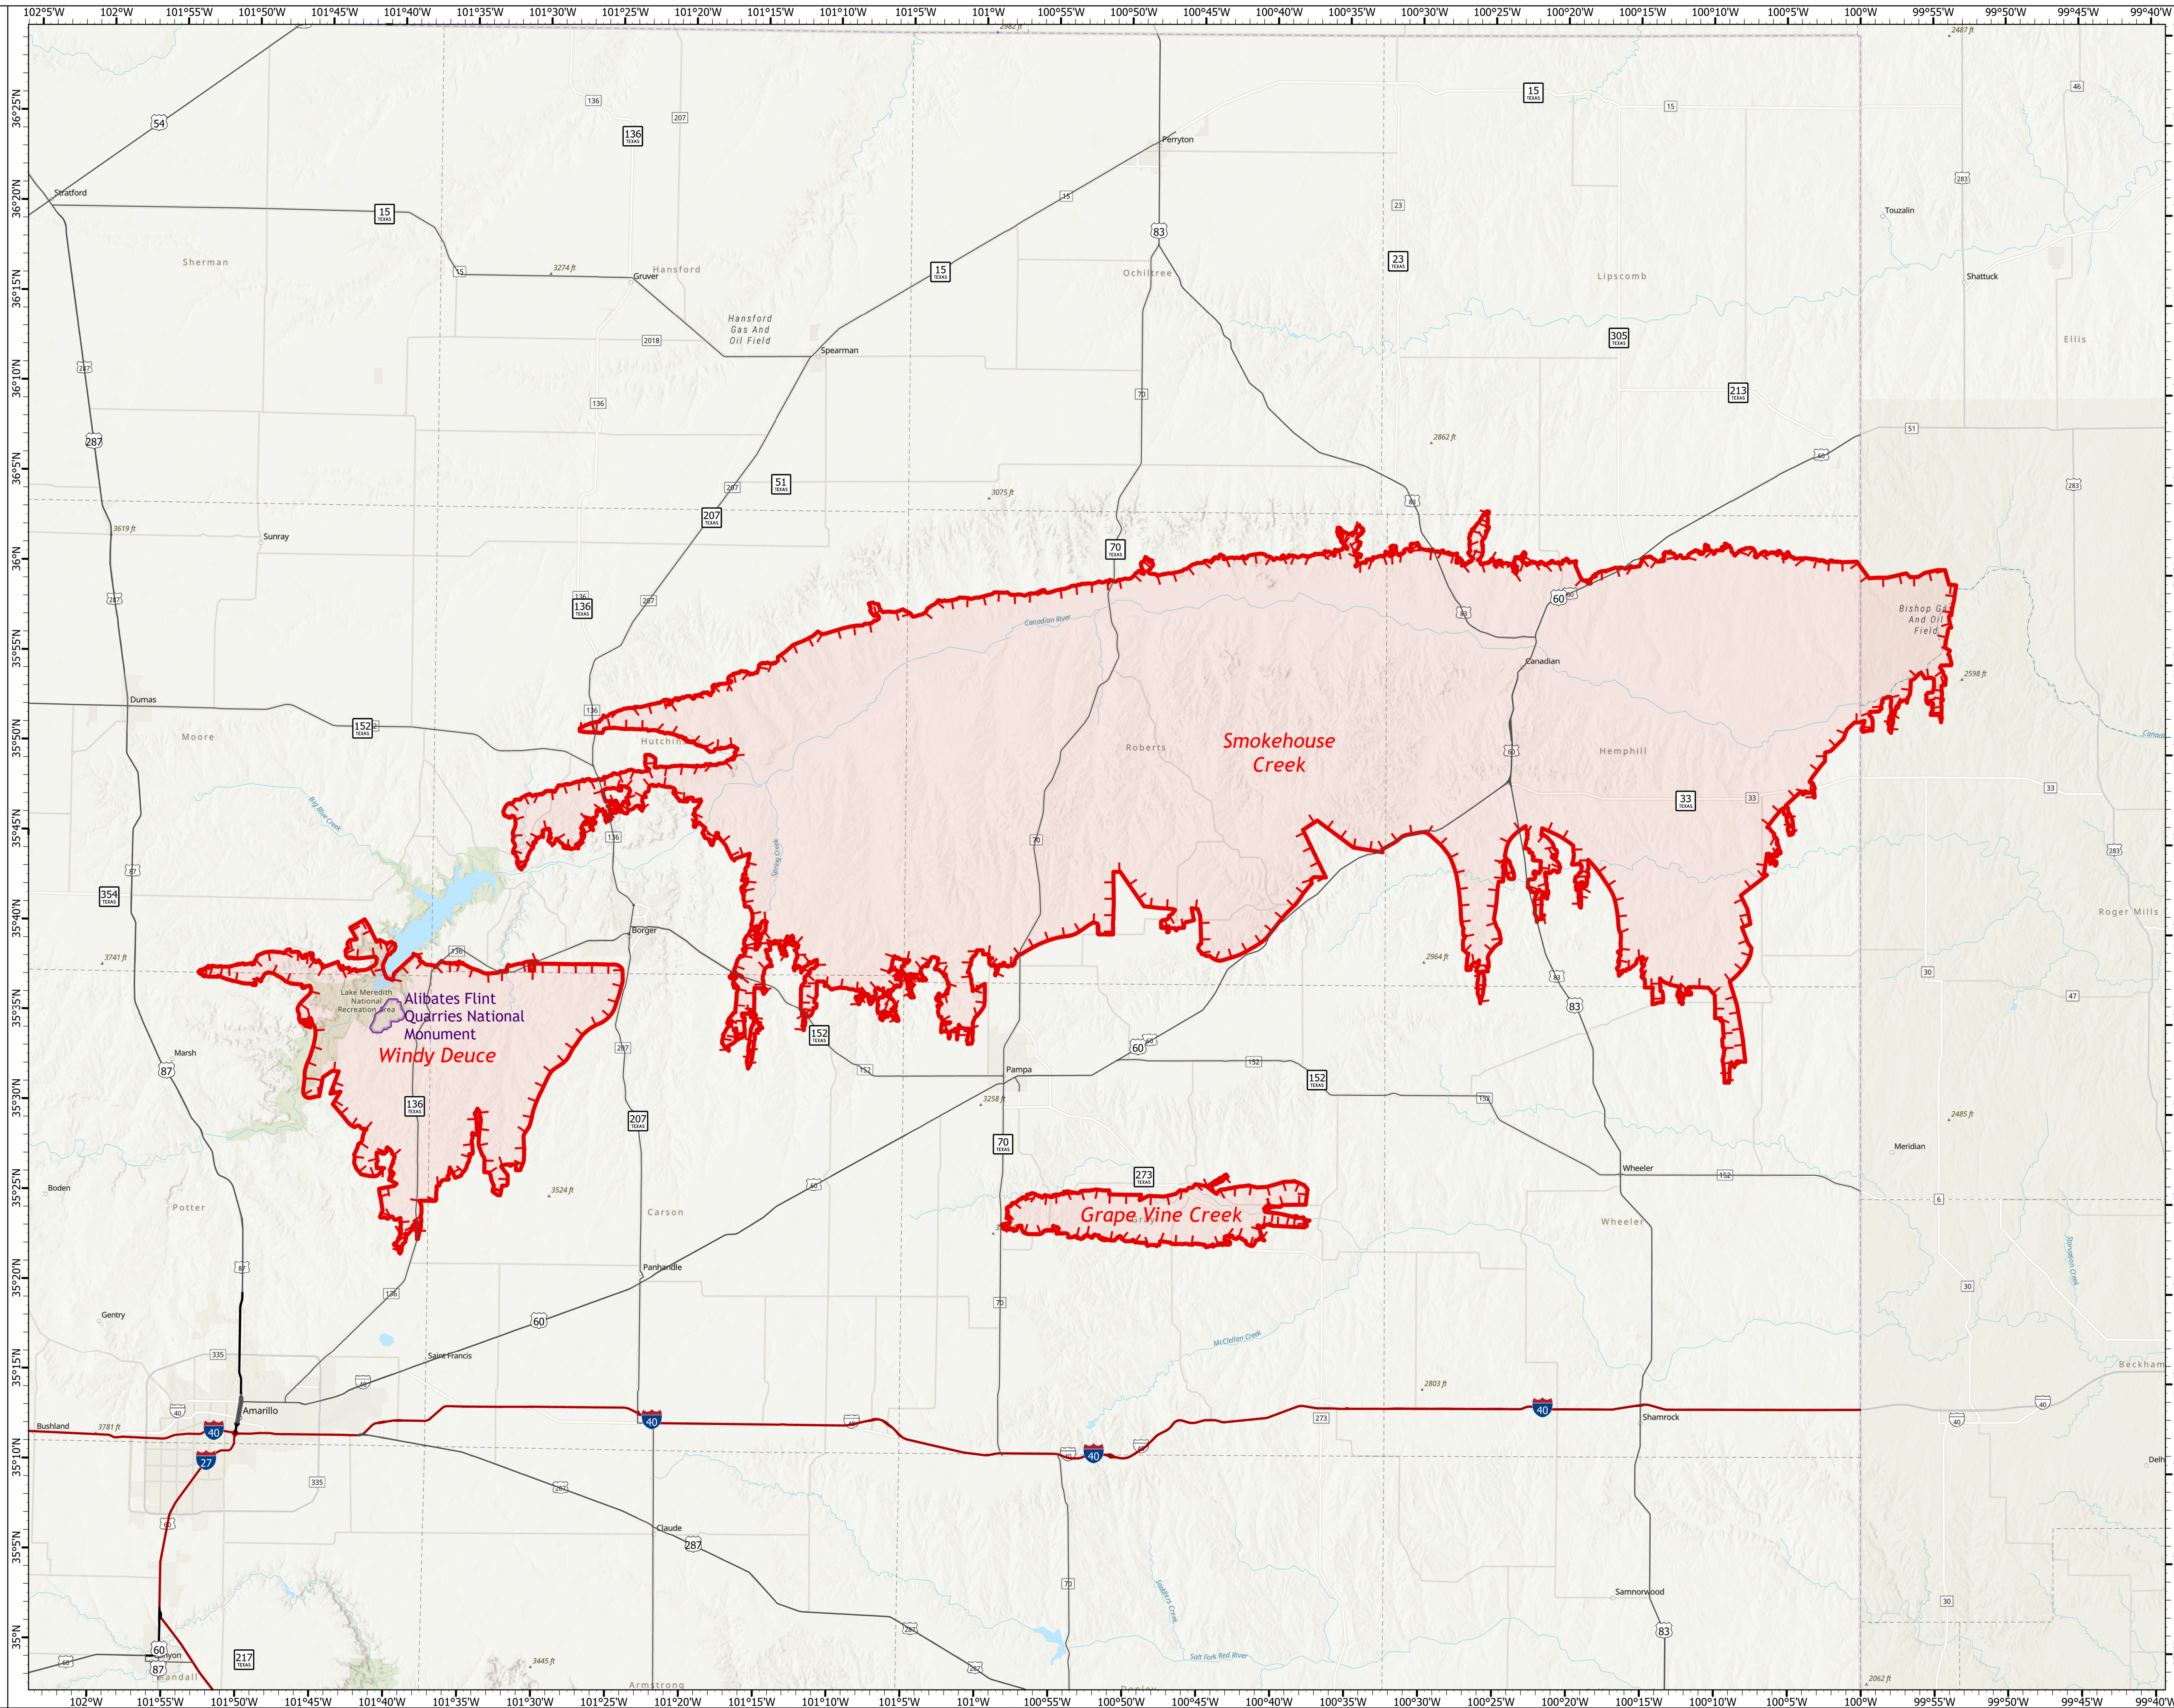

# Public Info Map

3/3/2024, Day

Smokehouse Creek

TX-TXS-240317

1,076,638 acres at 3/03/2024 1700

Grape Vine Creek

TX-TXS-240319

34,882 acres at 3/01/2024 2037

Windy Deuce

TX-TXS-240324

144,206 acres at 3/01/2024 2037

- Alibates Flint Quarries National Monuments
- Uncontained
- Wildfire Daily Fire Perimeter

1:300,000 | SA Blue Team | 3/3/2024 1051  
North American 1983 Datum, Lat/Long Grid