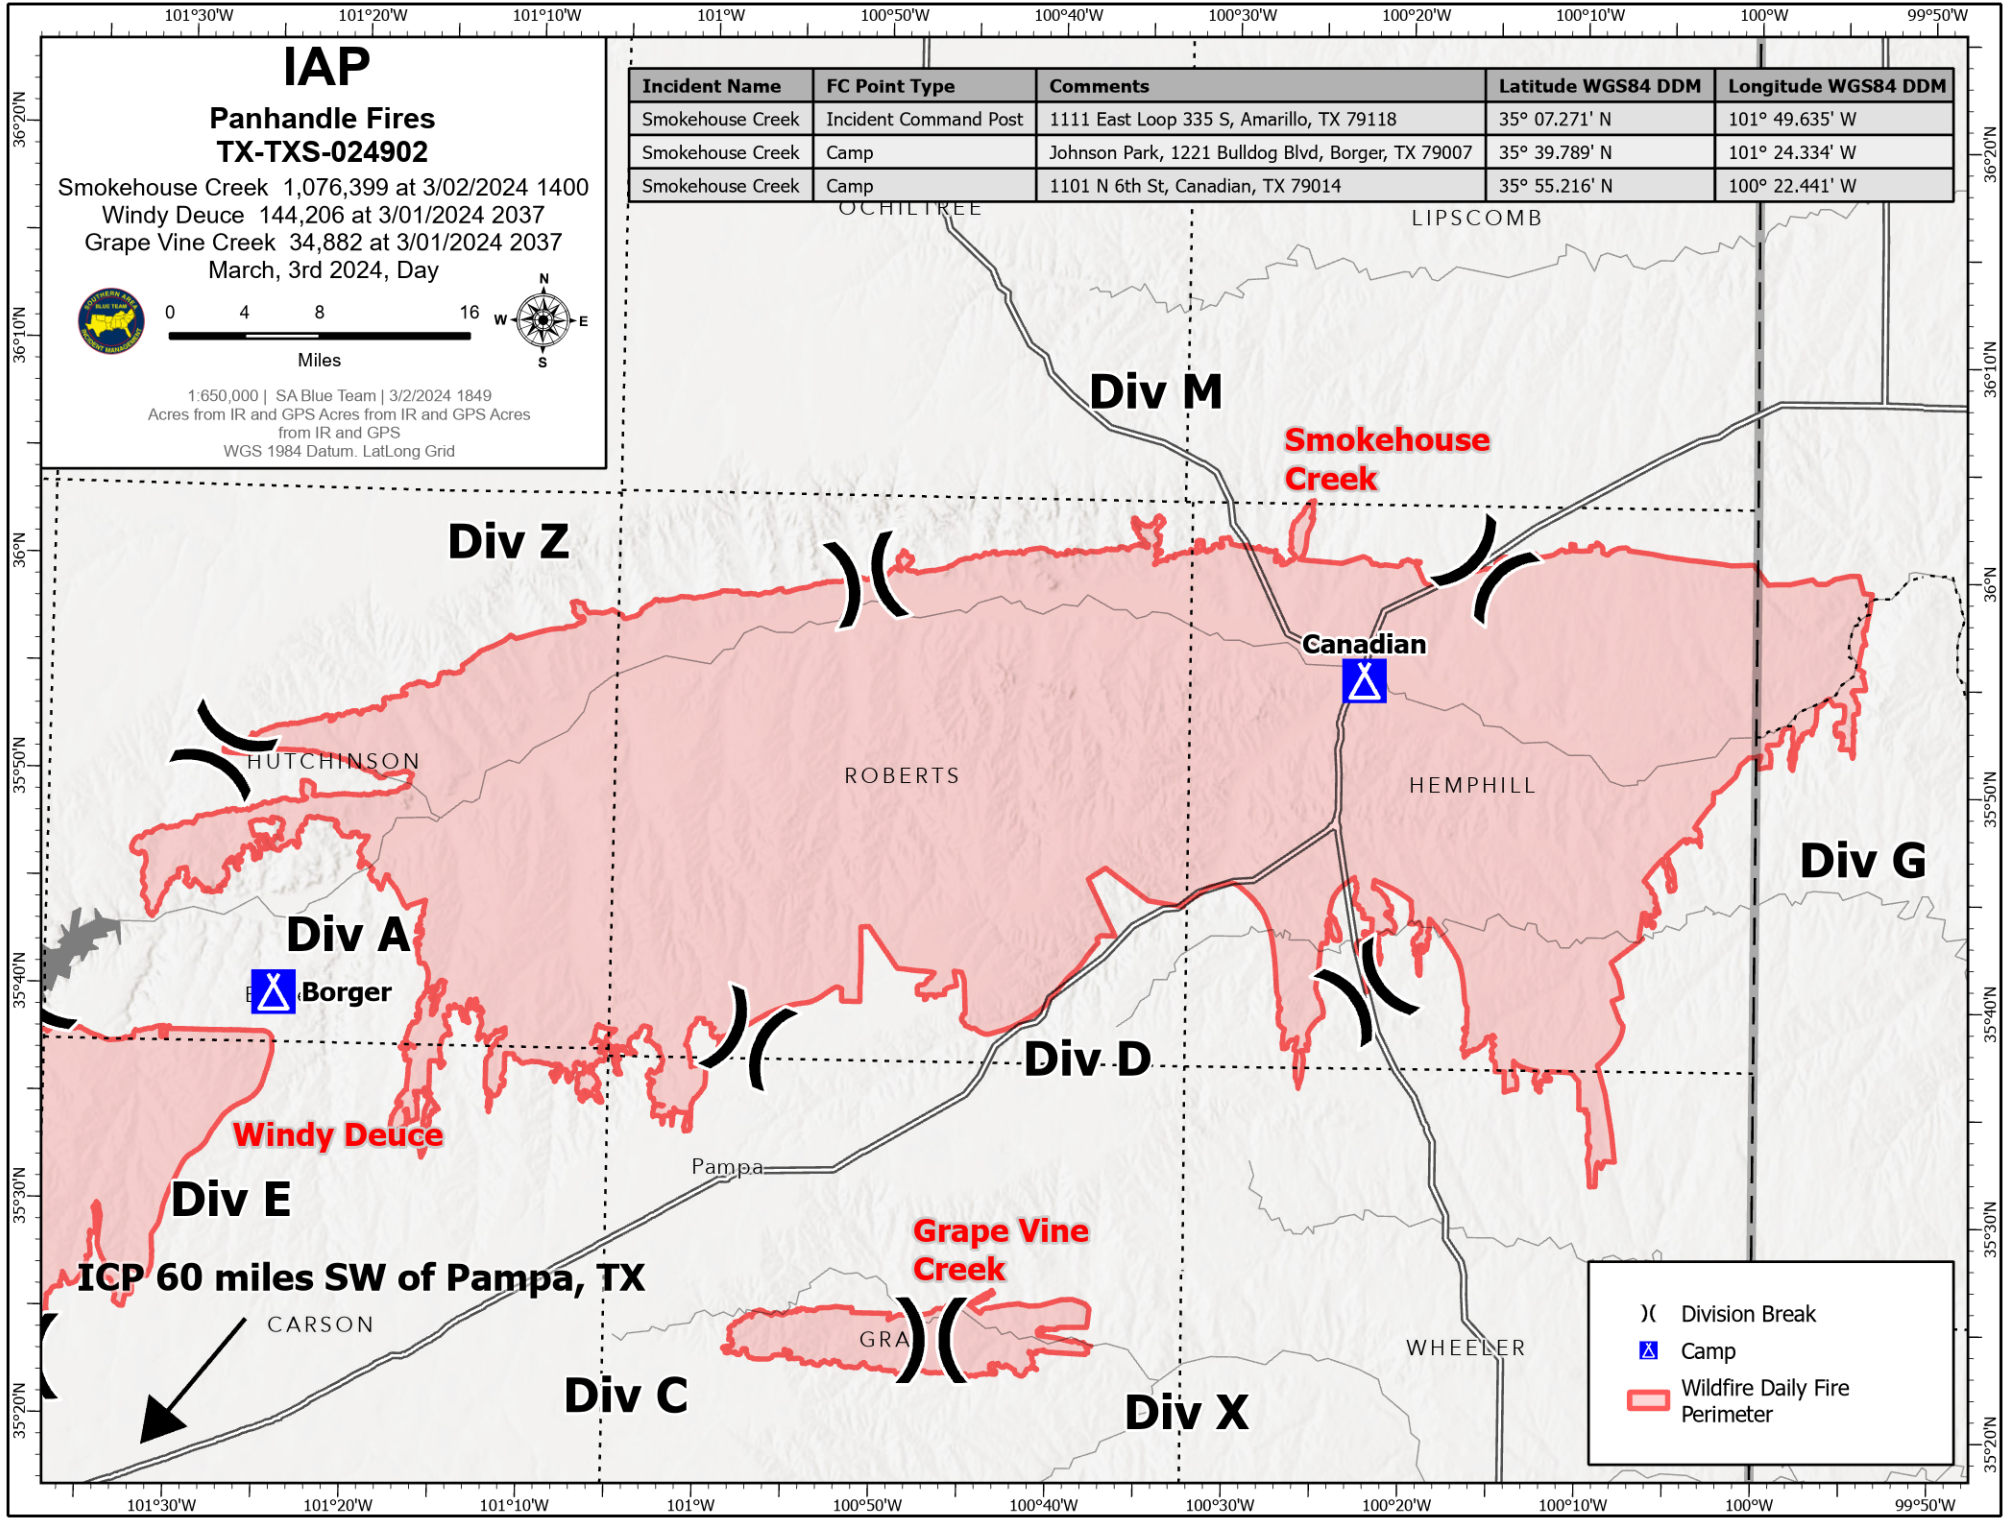

IAP

Panhandle Fires TX-TXS-024902

Smokehouse Creek 1,076,399 at 3/02/2024 1400
 Windy Deuce 144,206 at 3/01/2024 2037
 Grape Vine Creek 34,882 at 3/01/2024 2037
 March, 3rd 2024, Day

1:650,000 | SA Blue Team | 3/2/2024 1849
 Acres from IR and GPS Acres from IR and GPS
 from IR and GPS
 WGS 1984 Datum. LatLong Grid

Incident Name	FC Point Type	Comments	Latitude WGS84 DDM	Longitude WGS84 DDM
Smokehouse Creek	Incident Command Post	1111 East Loop 335 S, Amarillo, TX 79118	35° 07.271' N	101° 49.635' W
Smokehouse Creek	Camp	Johnson Park, 1221 Bulldog Blvd, Borger, TX 79007	35° 39.789' N	101° 24.334' W
Smokehouse Creek	Camp	1101 N 6th St, Canadian, TX 79014	35° 55.216' N	100° 22.441' W

- () Division Break
- ▲ Camp
- ▭ Wildfire Daily Fire Perimeter