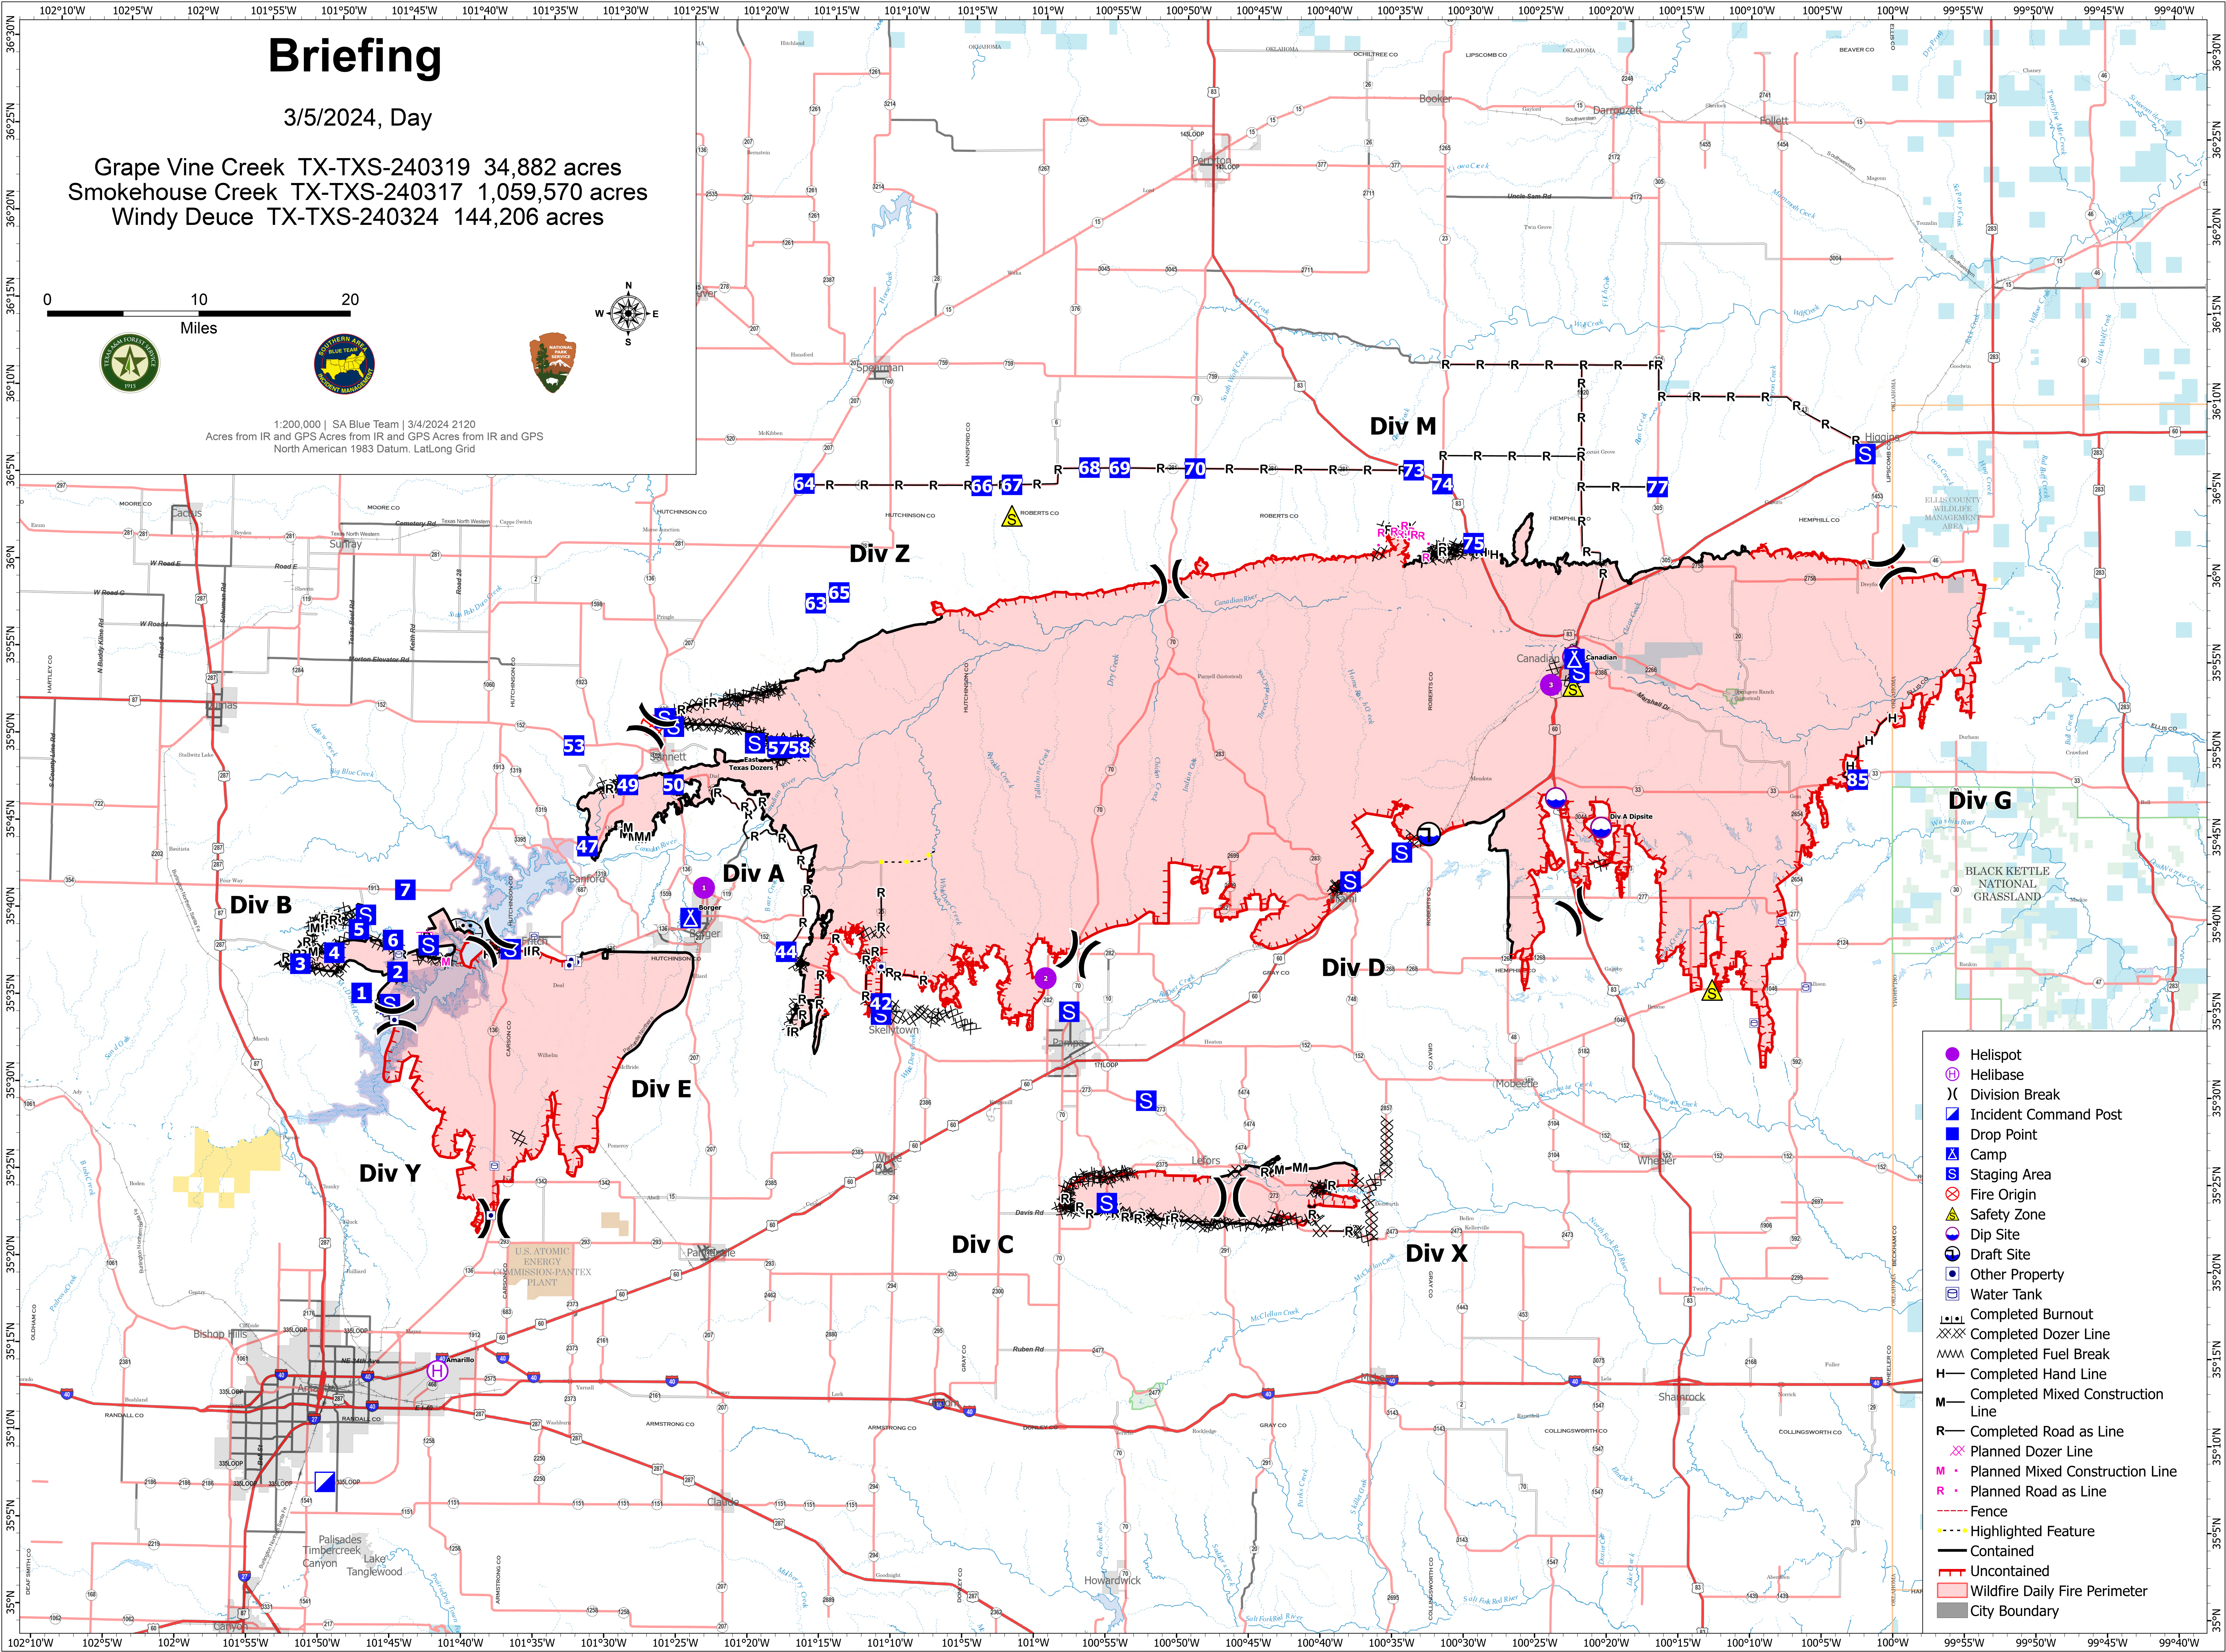

Briefing

3/5/2024, Day

Grape Vine Creek TX-TXS-240319 34,882 acres
Smokehouse Creek TX-TXS-240317 1,059,570 acres
Windy Deuce TX-TXS-240324 144,206 acres

1:200,000 | SA Blue Team | 3/4/2024 2120
Acres from IR and GPS Acres from IR and GPS Acres from IR and GPS
North American 1983 Datum, Lat/Long Grid

- Helispot
- ⊕ Helibase
- ⌘ Division Break
- ▣ Incident Command Post
- ▣ Drop Point
- Ⓜ Camp
- Ⓜ Staging Area
- ⊗ Fire Origin
- ⚠ Safety Zone
- ⊙ Dip Site
- ⊙ Draft Site
- ⊙ Other Property
- ⊙ Water Tank
- Completed Burnout
- Completed Dozer Line
- Completed Fuel Break
- Completed Hand Line
- Completed Mixed Construction Line
- Completed Road as Line
- Planned Dozer Line
- Planned Mixed Construction Line
- Planned Road as Line
- Fence
- Highlighted Feature
- Contained
- Uncontained
- Wildfire Daily Fire Perimeter
- City Boundary