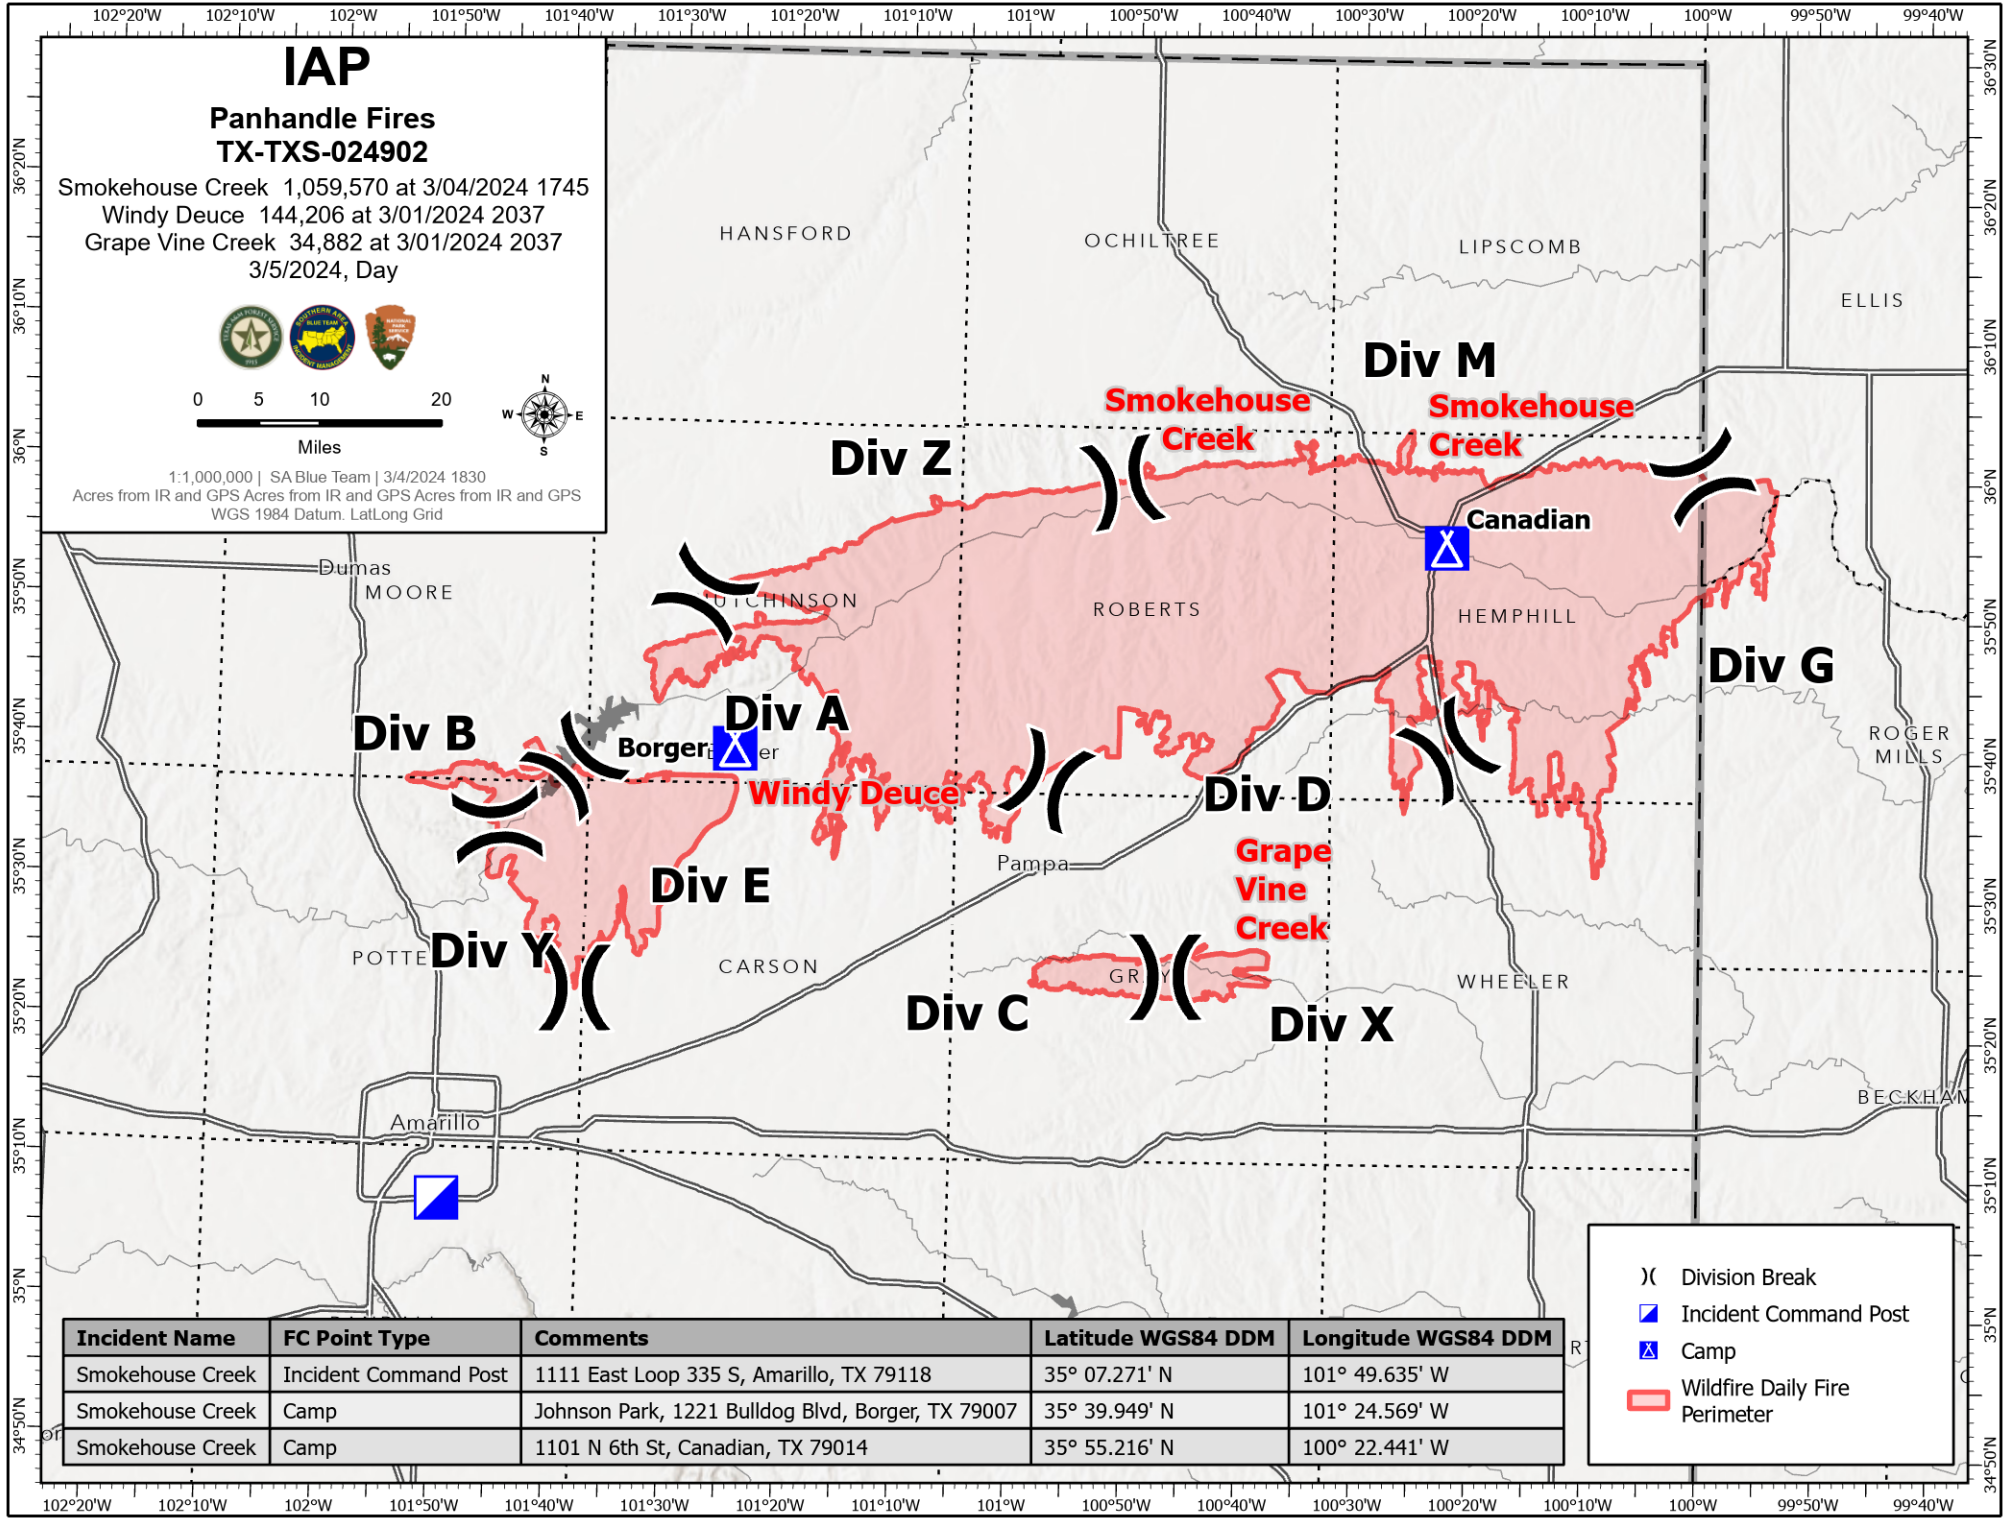

IAP

Panhandle Fires TX-TXS-024902

Smokehouse Creek 1,059,570 at 3/04/2024 1745
 Windy Deuce 144,206 at 3/01/2024 2037
 Grape Vine Creek 34,882 at 3/01/2024 2037
 3/5/2024, Day

1:1,000,000 | SA Blue Team | 3/4/2024 1830
 Acres from IR and GPS Acres from IR and GPS Acres from IR and GPS
 WGS 1984 Datum, Lat/Long Grid

Incident Name	FC Point Type	Comments	Latitude WGS84 DDM	Longitude WGS84 DDM
Smokehouse Creek	Incident Command Post	1111 East Loop 335 S, Amarillo, TX 79118	35° 07.271' N	101° 49.635' W
Smokehouse Creek	Camp	Johnson Park, 1221 Bulldog Blvd, Borger, TX 79007	35° 39.949' N	101° 24.569' W
Smokehouse Creek	Camp	1101 N 6th St, Canadian, TX 79014	35° 55.216' N	100° 22.441' W

- (X) Division Break
- ▣ Incident Command Post
- ⛛ Camp
- ▭ Wildfire Daily Fire Perimeter