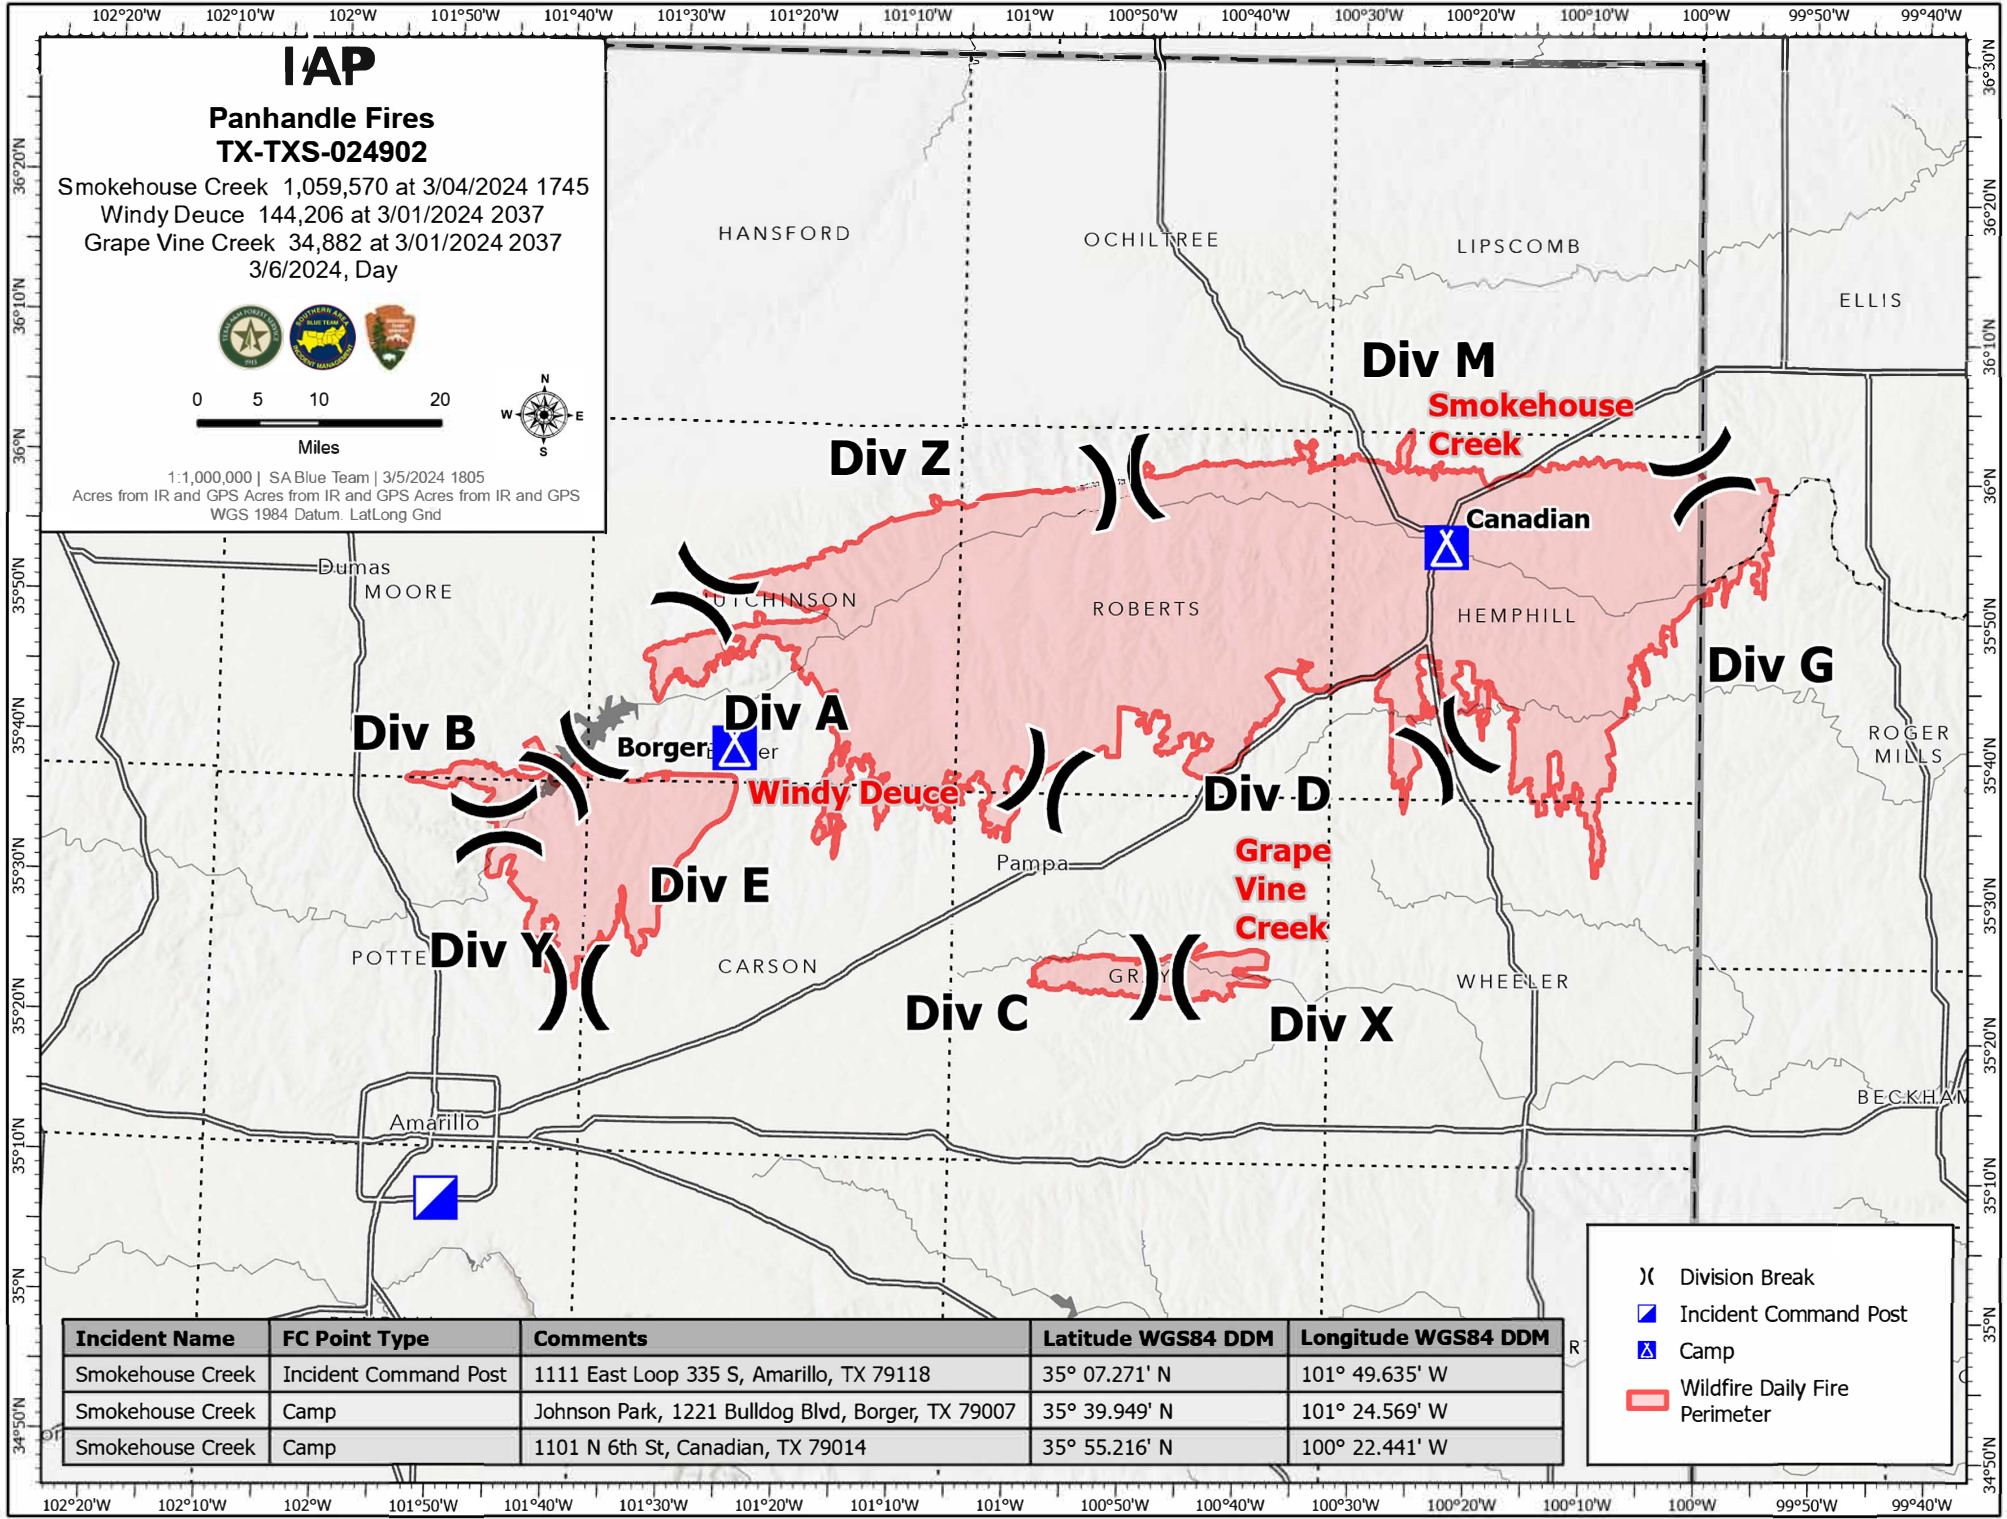

IAP

Panhandle Fires TX-TXS-024902

Smokehouse Creek 1,059,570 at 3/04/2024 1745
 Windy Deuce 144,206 at 3/01/2024 2037
 Grape Vine Creek 34,882 at 3/01/2024 2037
 3/6/2024, Day

1:1,000,000 | SA Blue Team | 3/5/2024 1805
 Acres from IR and GPS Acres from IR and GPS Acres from IR and GPS
 WGS 1984 Datum. Lat/Long Grid

Incident Name	FC Point Type	Comments	Latitude WGS84 DDM	Longitude WGS84 DDM
Smokehouse Creek	Incident Command Post	1111 East Loop 335 S, Amarillo, TX 79118	35° 07.271' N	101° 49.635' W
Smokehouse Creek	Camp	Johnson Park, 1221 Bulldog Blvd, Borger, TX 79007	35° 39.949' N	101° 24.569' W
Smokehouse Creek	Camp	1101 N 6th St, Canadian, TX 79014	35° 55.216' N	100° 22.441' W

- (X) Division Break
- ▣ Incident Command Post
- ⛛ Camp
- ▭ Wildfire Daily Fire Perimeter