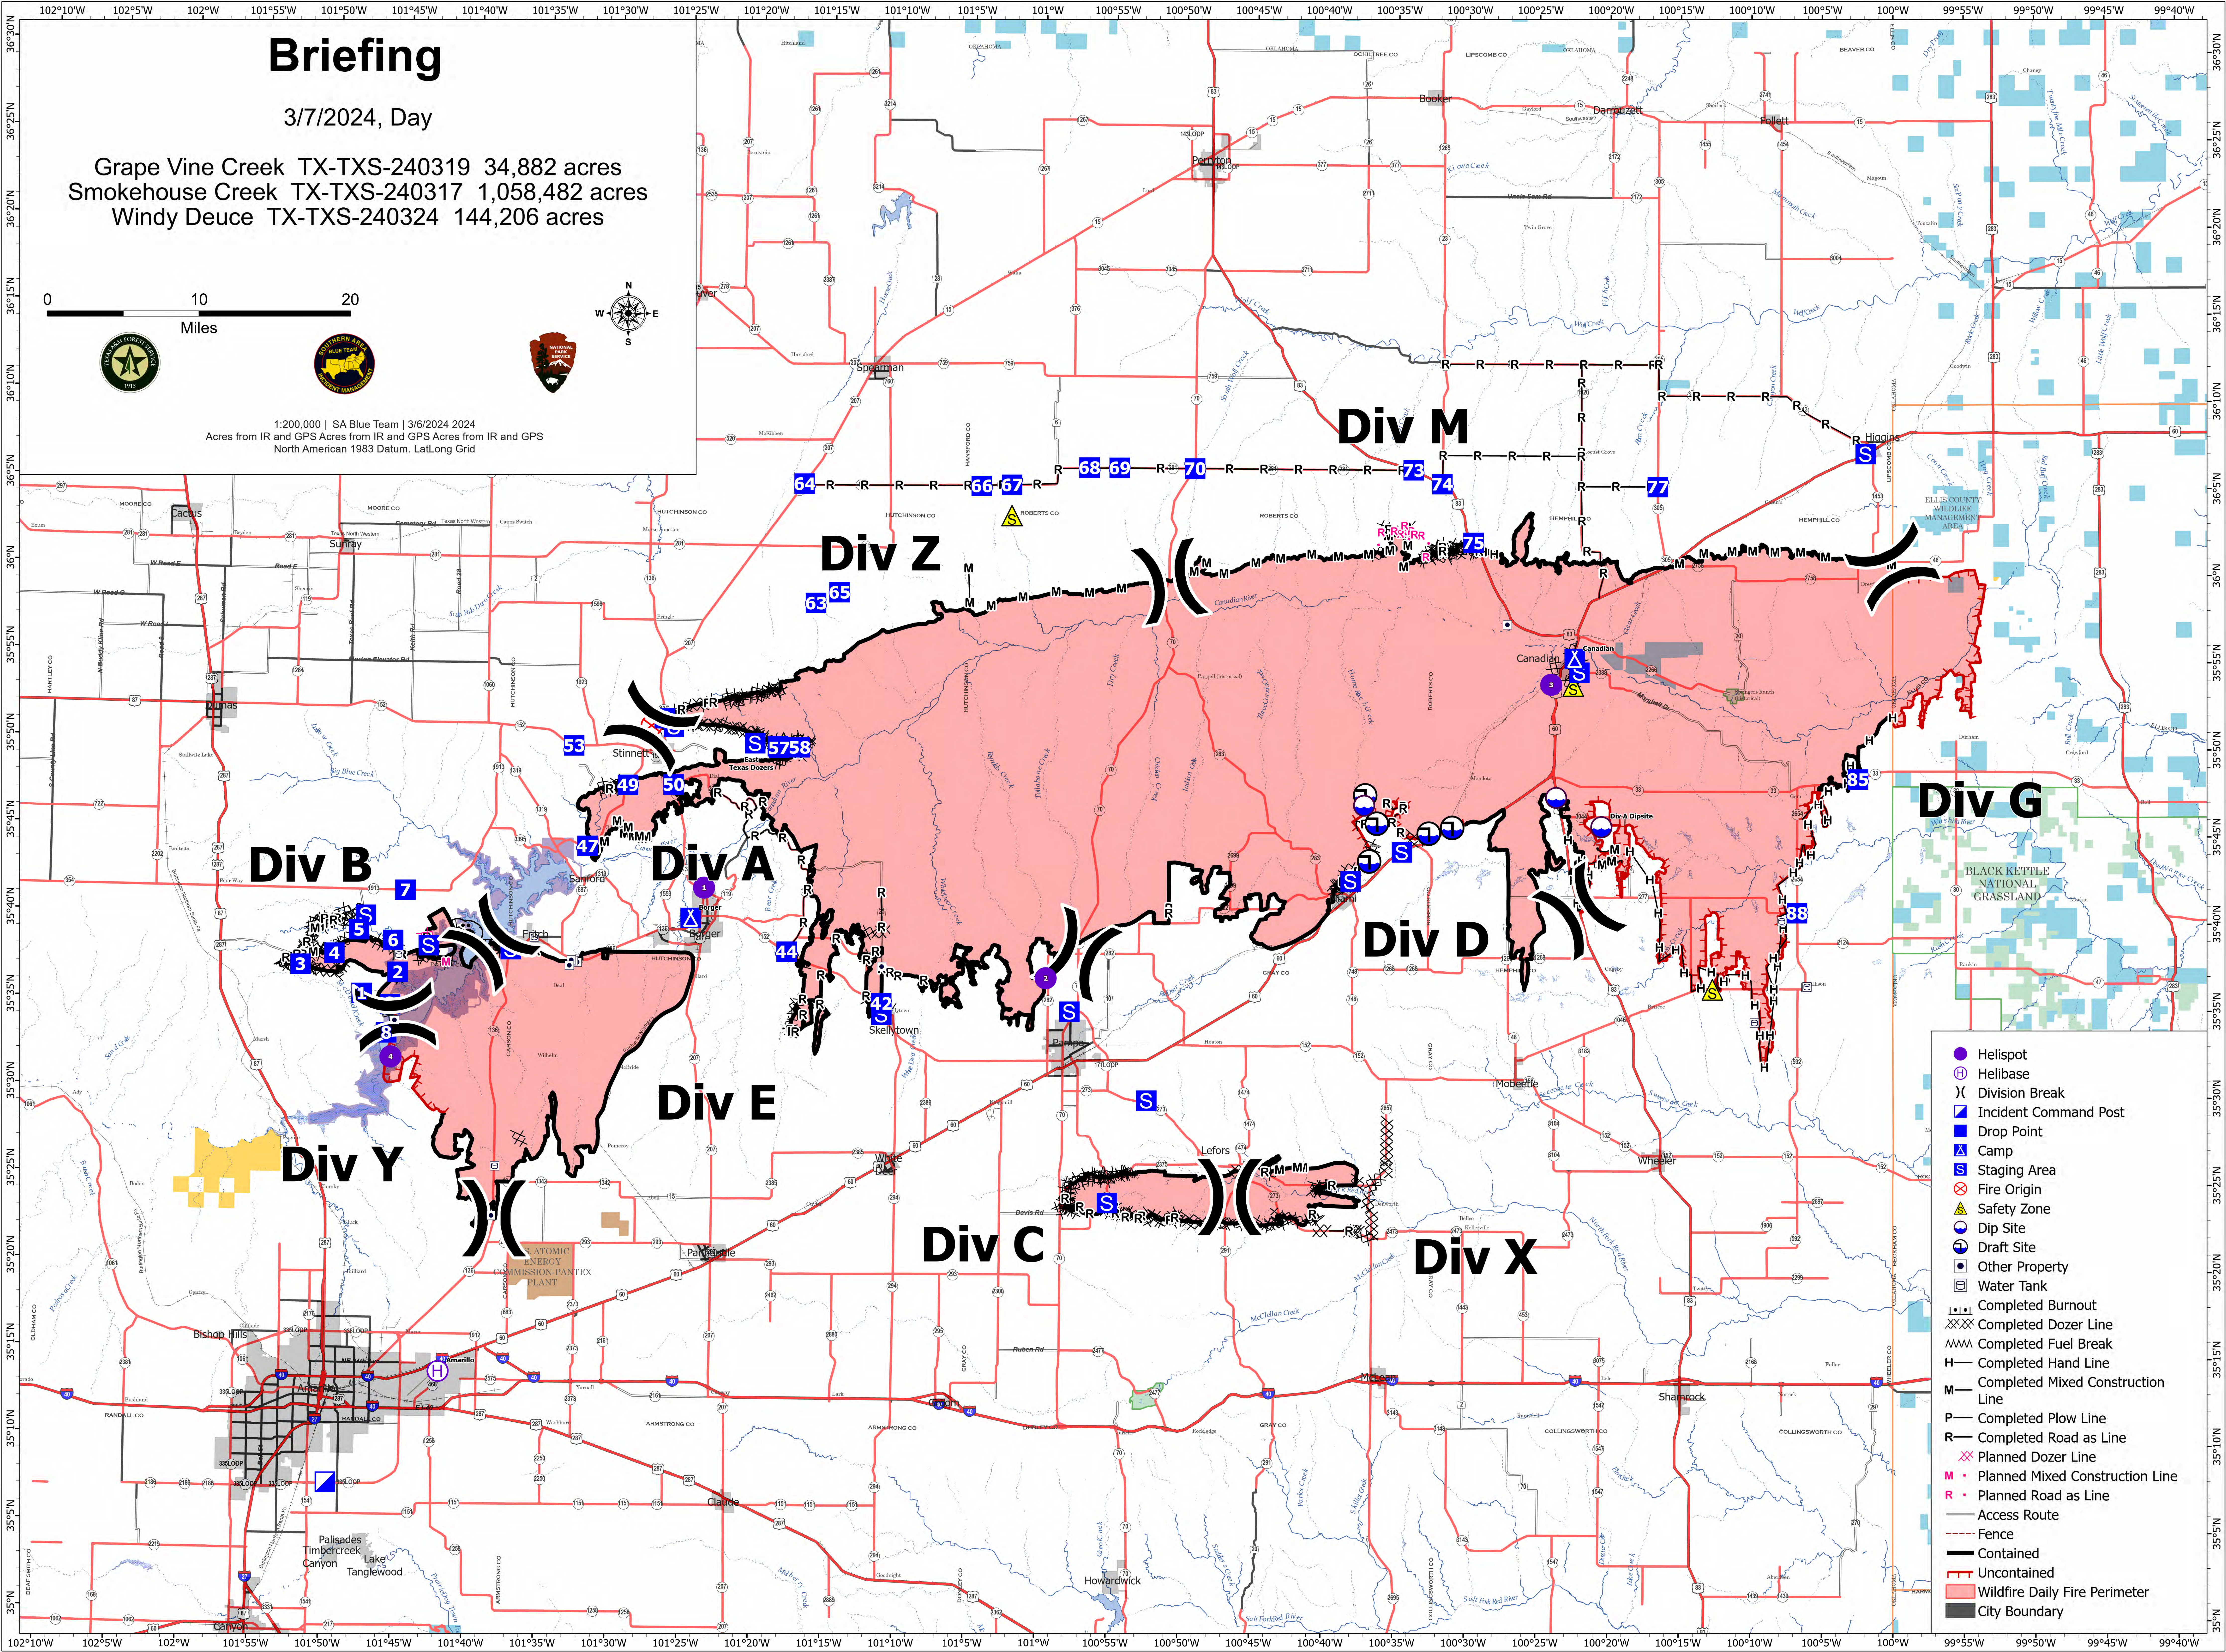

Briefing

3/7/2024, Day

Grape Vine Creek TX-TXS-240319 34,882 acres
Smokehouse Creek TX-TXS-240317 1,058,482 acres
Windy Deuce TX-TXS-240324 144,206 acres

1:200,000 | SA Blue Team | 3/6/2024 2024
Acres from IR and GPS Acres from IR and GPS Acres from IR and GPS
North American 1983 Datum, Lat/Long Grid

- Helispot
- (H) Helibase
-) Division Break
- Incident Command Post
- Drop Point
- ▲ Camp
- S Staging Area
- ⊗ Fire Origin
- ▲ Safety Zone
- ⊙ Dip Site
- ⊙ Draft Site
- ⊙ Other Property
- ⊙ Water Tank
- Completed Burnout
- Completed Dozer Line
- Completed Fuel Break
- Completed Hand Line
- Completed Mixed Construction Line
- Completed Plow Line
- Completed Road as Line
- Planned Dozer Line
- Planned Mixed Construction Line
- Planned Road as Line
- Access Route
- Fence
- Contained
- Uncontained
- Wildfire Daily Fire Perimeter
- City Boundary