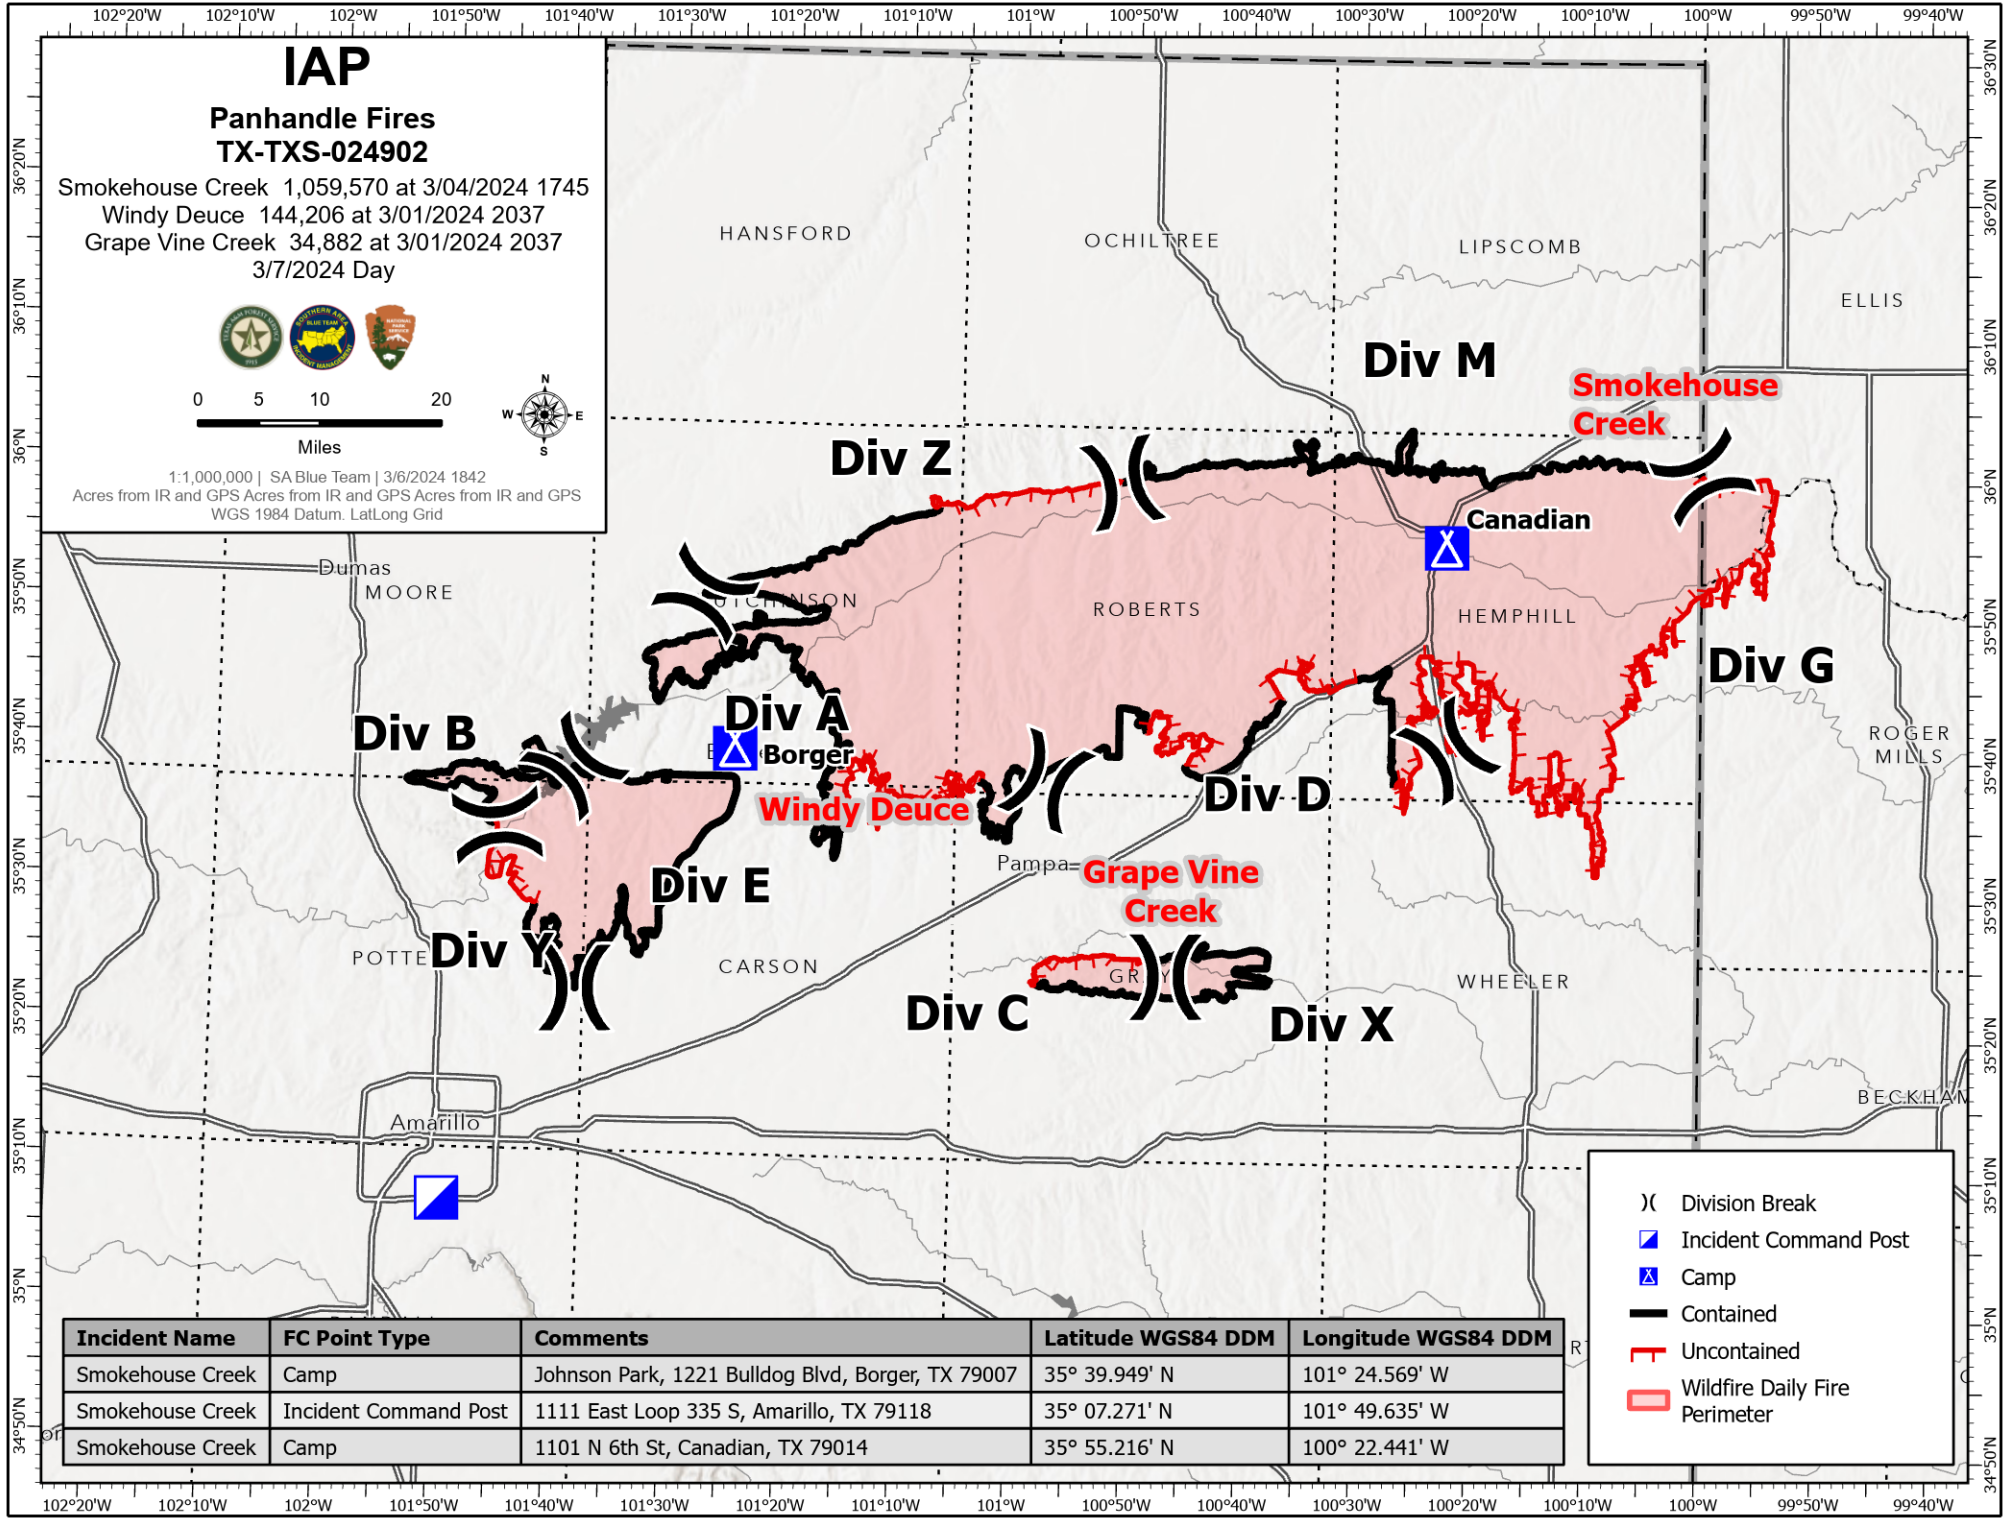

# IAP

## Panhandle Fires TX-TXS-024902

Smokehouse Creek 1,059,570 at 3/04/2024 1745  
 Windy Deuce 144,206 at 3/01/2024 2037  
 Grape Vine Creek 34,882 at 3/01/2024 2037  
 3/7/2024 Day

1:1,000,000 | SA Blue Team | 3/6/2024 1842  
 Acres from IR and GPS Acres from IR and GPS Acres from IR and GPS  
 WGS 1984 Datum, Lat/Long Grid

Incident Name	FC Point Type	Comments	Latitude WGS84 DDM	Longitude WGS84 DDM
Smokehouse Creek	Camp	Johnson Park, 1221 Bulldog Blvd, Borger, TX 79007	35° 39.949' N	101° 24.569' W
Smokehouse Creek	Incident Command Post	1111 East Loop 335 S, Amarillo, TX 79118	35° 07.271' N	101° 49.635' W
Smokehouse Creek	Camp	1101 N 6th St, Canadian, TX 79014	35° 55.216' N	100° 22.441' W

- (X) Division Break
- ▣ Incident Command Post
- ▣ Camp
- Contained
- - - Uncontained
- ▭ Wildfire Daily Fire Perimeter