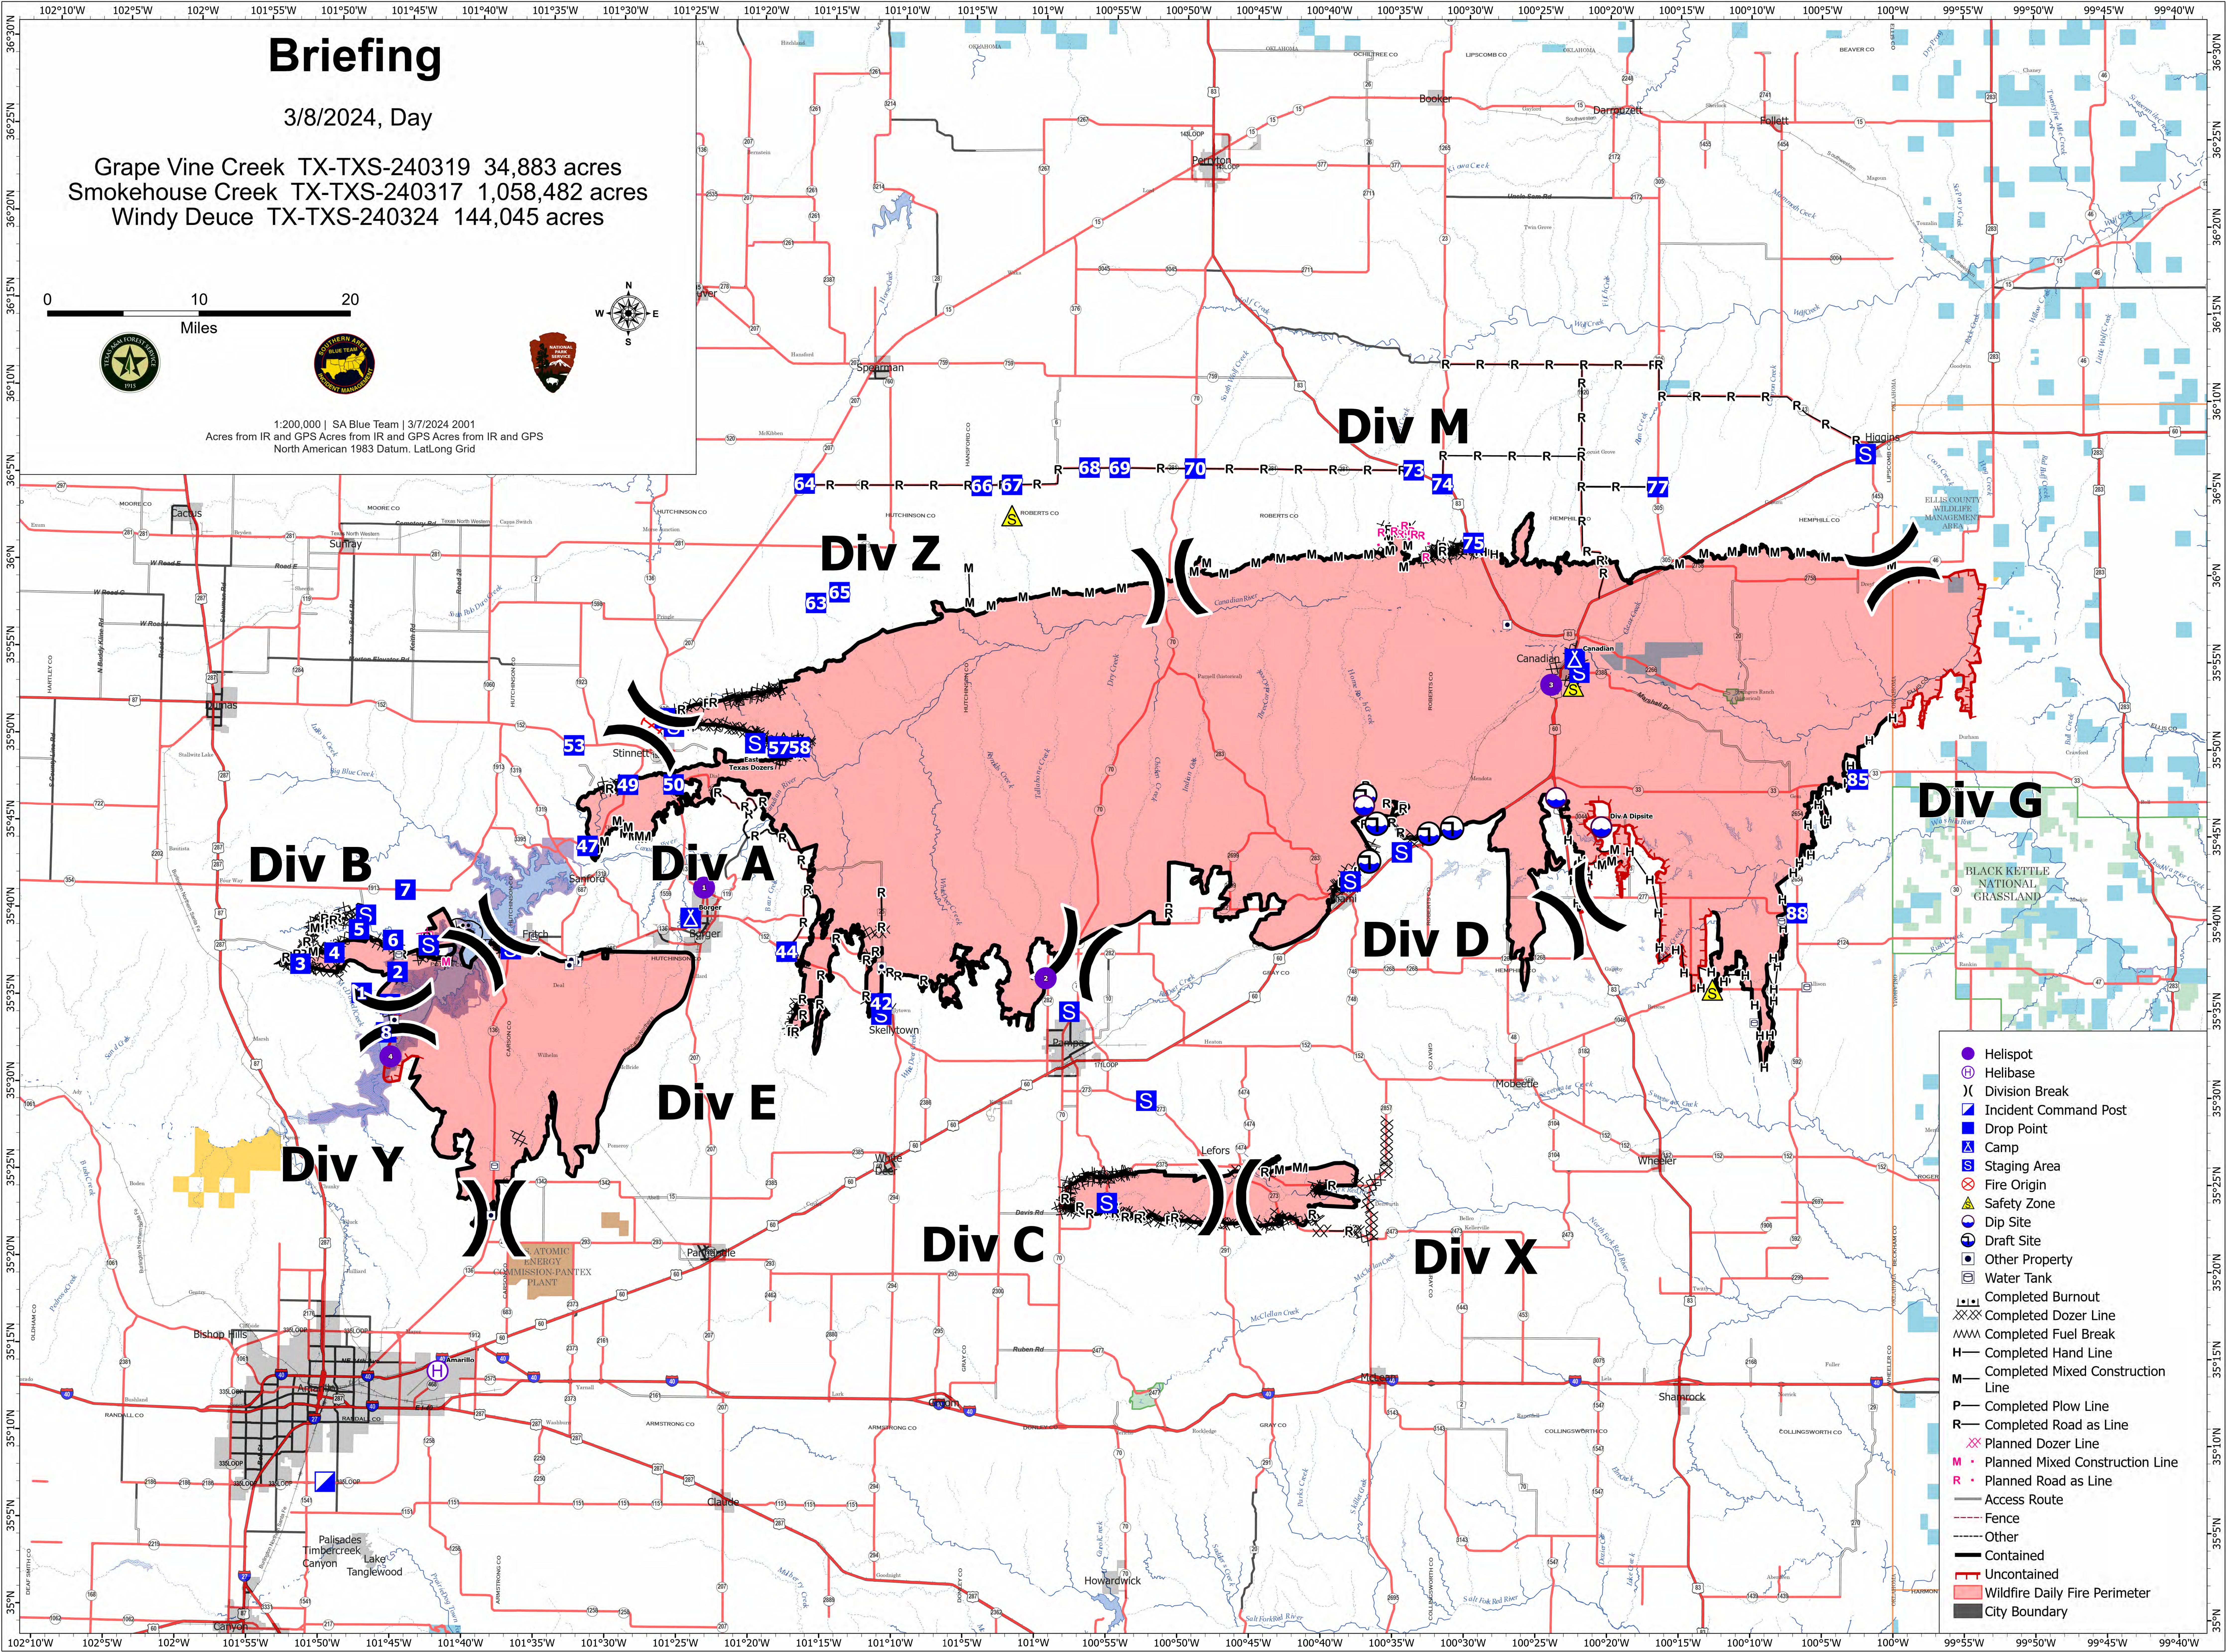

# Briefing

3/8/2024, Day

Grape Vine Creek TX-TXS-240319 34,883 acres  
Smokehouse Creek TX-TXS-240317 1,058,482 acres  
Windy Deuce TX-TXS-240324 144,045 acres

1:200,000 | SA Blue Team | 3/7/2024 2001  
Acres from IR and GPS Acres from IR and GPS Acres from IR and GPS  
North American 1983 Datum, Lat/Long Grid

- Helispot
- ⊕ Helibase
- ⌘ Division Break
- ▣ Incident Command Post
- ▣ Drop Point
- ▣ Camp
- ▣ Staging Area
- ⊗ Fire Origin
- ⊙ Safety Zone
- ⊙ Dip Site
- ⊙ Draft Site
- ⊙ Other Property
- ⊙ Water Tank
- ⊙ Completed Burnout
- ⊙ Completed Dozer Line
- ⊙ Completed Fuel Break
- ⊙ Completed Hand Line
- ⊙ Completed Mixed Construction Line
- ⊙ Completed Plow Line
- ⊙ Completed Road as Line
- ⊙ Planned Dozer Line
- ⊙ Planned Mixed Construction Line
- ⊙ Planned Road as Line
- ⊙ Access Route
- ⊙ Fence
- ⊙ Other
- ⊙ Contained
- ⊙ Uncontained
- ⊙ Wildfire Daily Fire Perimeter
- ⊙ City Boundary