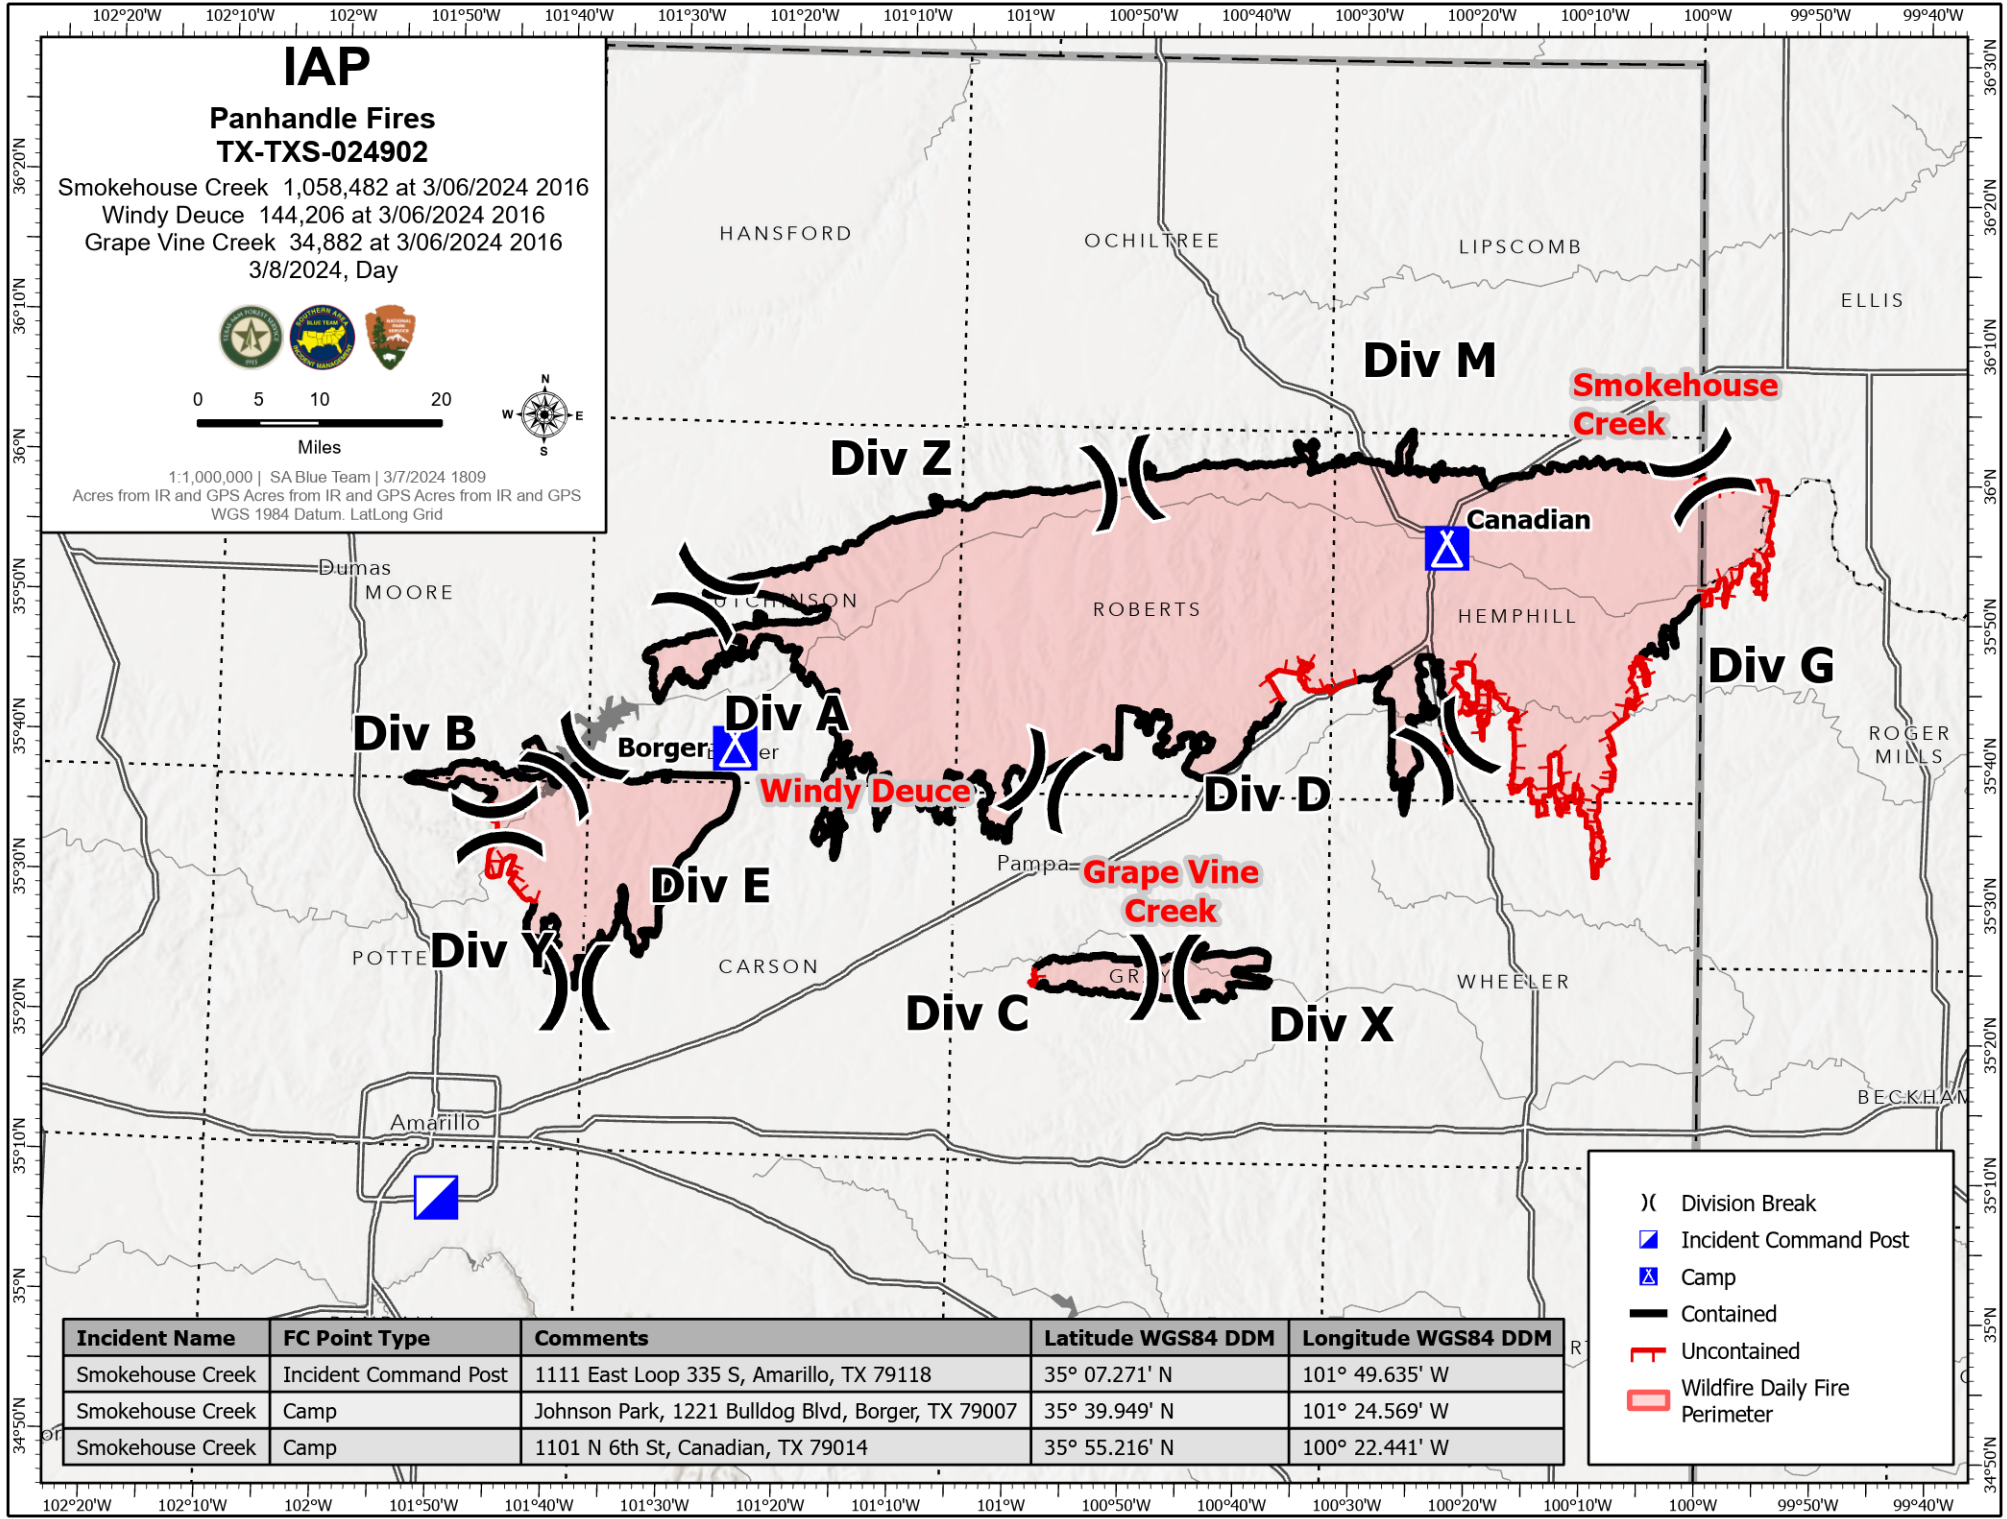

# IAP

## Panhandle Fires TX-TXS-024902

Smokehouse Creek 1,058,482 at 3/06/2024 2016  
 Windy Deuce 144,206 at 3/06/2024 2016  
 Grape Vine Creek 34,882 at 3/06/2024 2016  
 3/8/2024, Day

1:1,000,000 | SA Blue Team | 3/7/2024 1809  
 Acres from IR and GPS Acres from IR and GPS Acres from IR and GPS  
 WGS 1984 Datum, Lat/Long Grid

Incident Name	FC Point Type	Comments	Latitude WGS84 DDM	Longitude WGS84 DDM
Smokehouse Creek	Incident Command Post	1111 East Loop 335 S, Amarillo, TX 79118	35° 07.271' N	101° 49.635' W
Smokehouse Creek	Camp	Johnson Park, 1221 Bulldog Blvd, Borger, TX 79007	35° 39.949' N	101° 24.569' W
Smokehouse Creek	Camp	1101 N 6th St, Canadian, TX 79014	35° 55.216' N	100° 22.441' W

- (X) Division Break
- ▣ Incident Command Post
- ▣ Camp
- Contained
- Uncontained
- ▭ Wildfire Daily Fire Perimeter