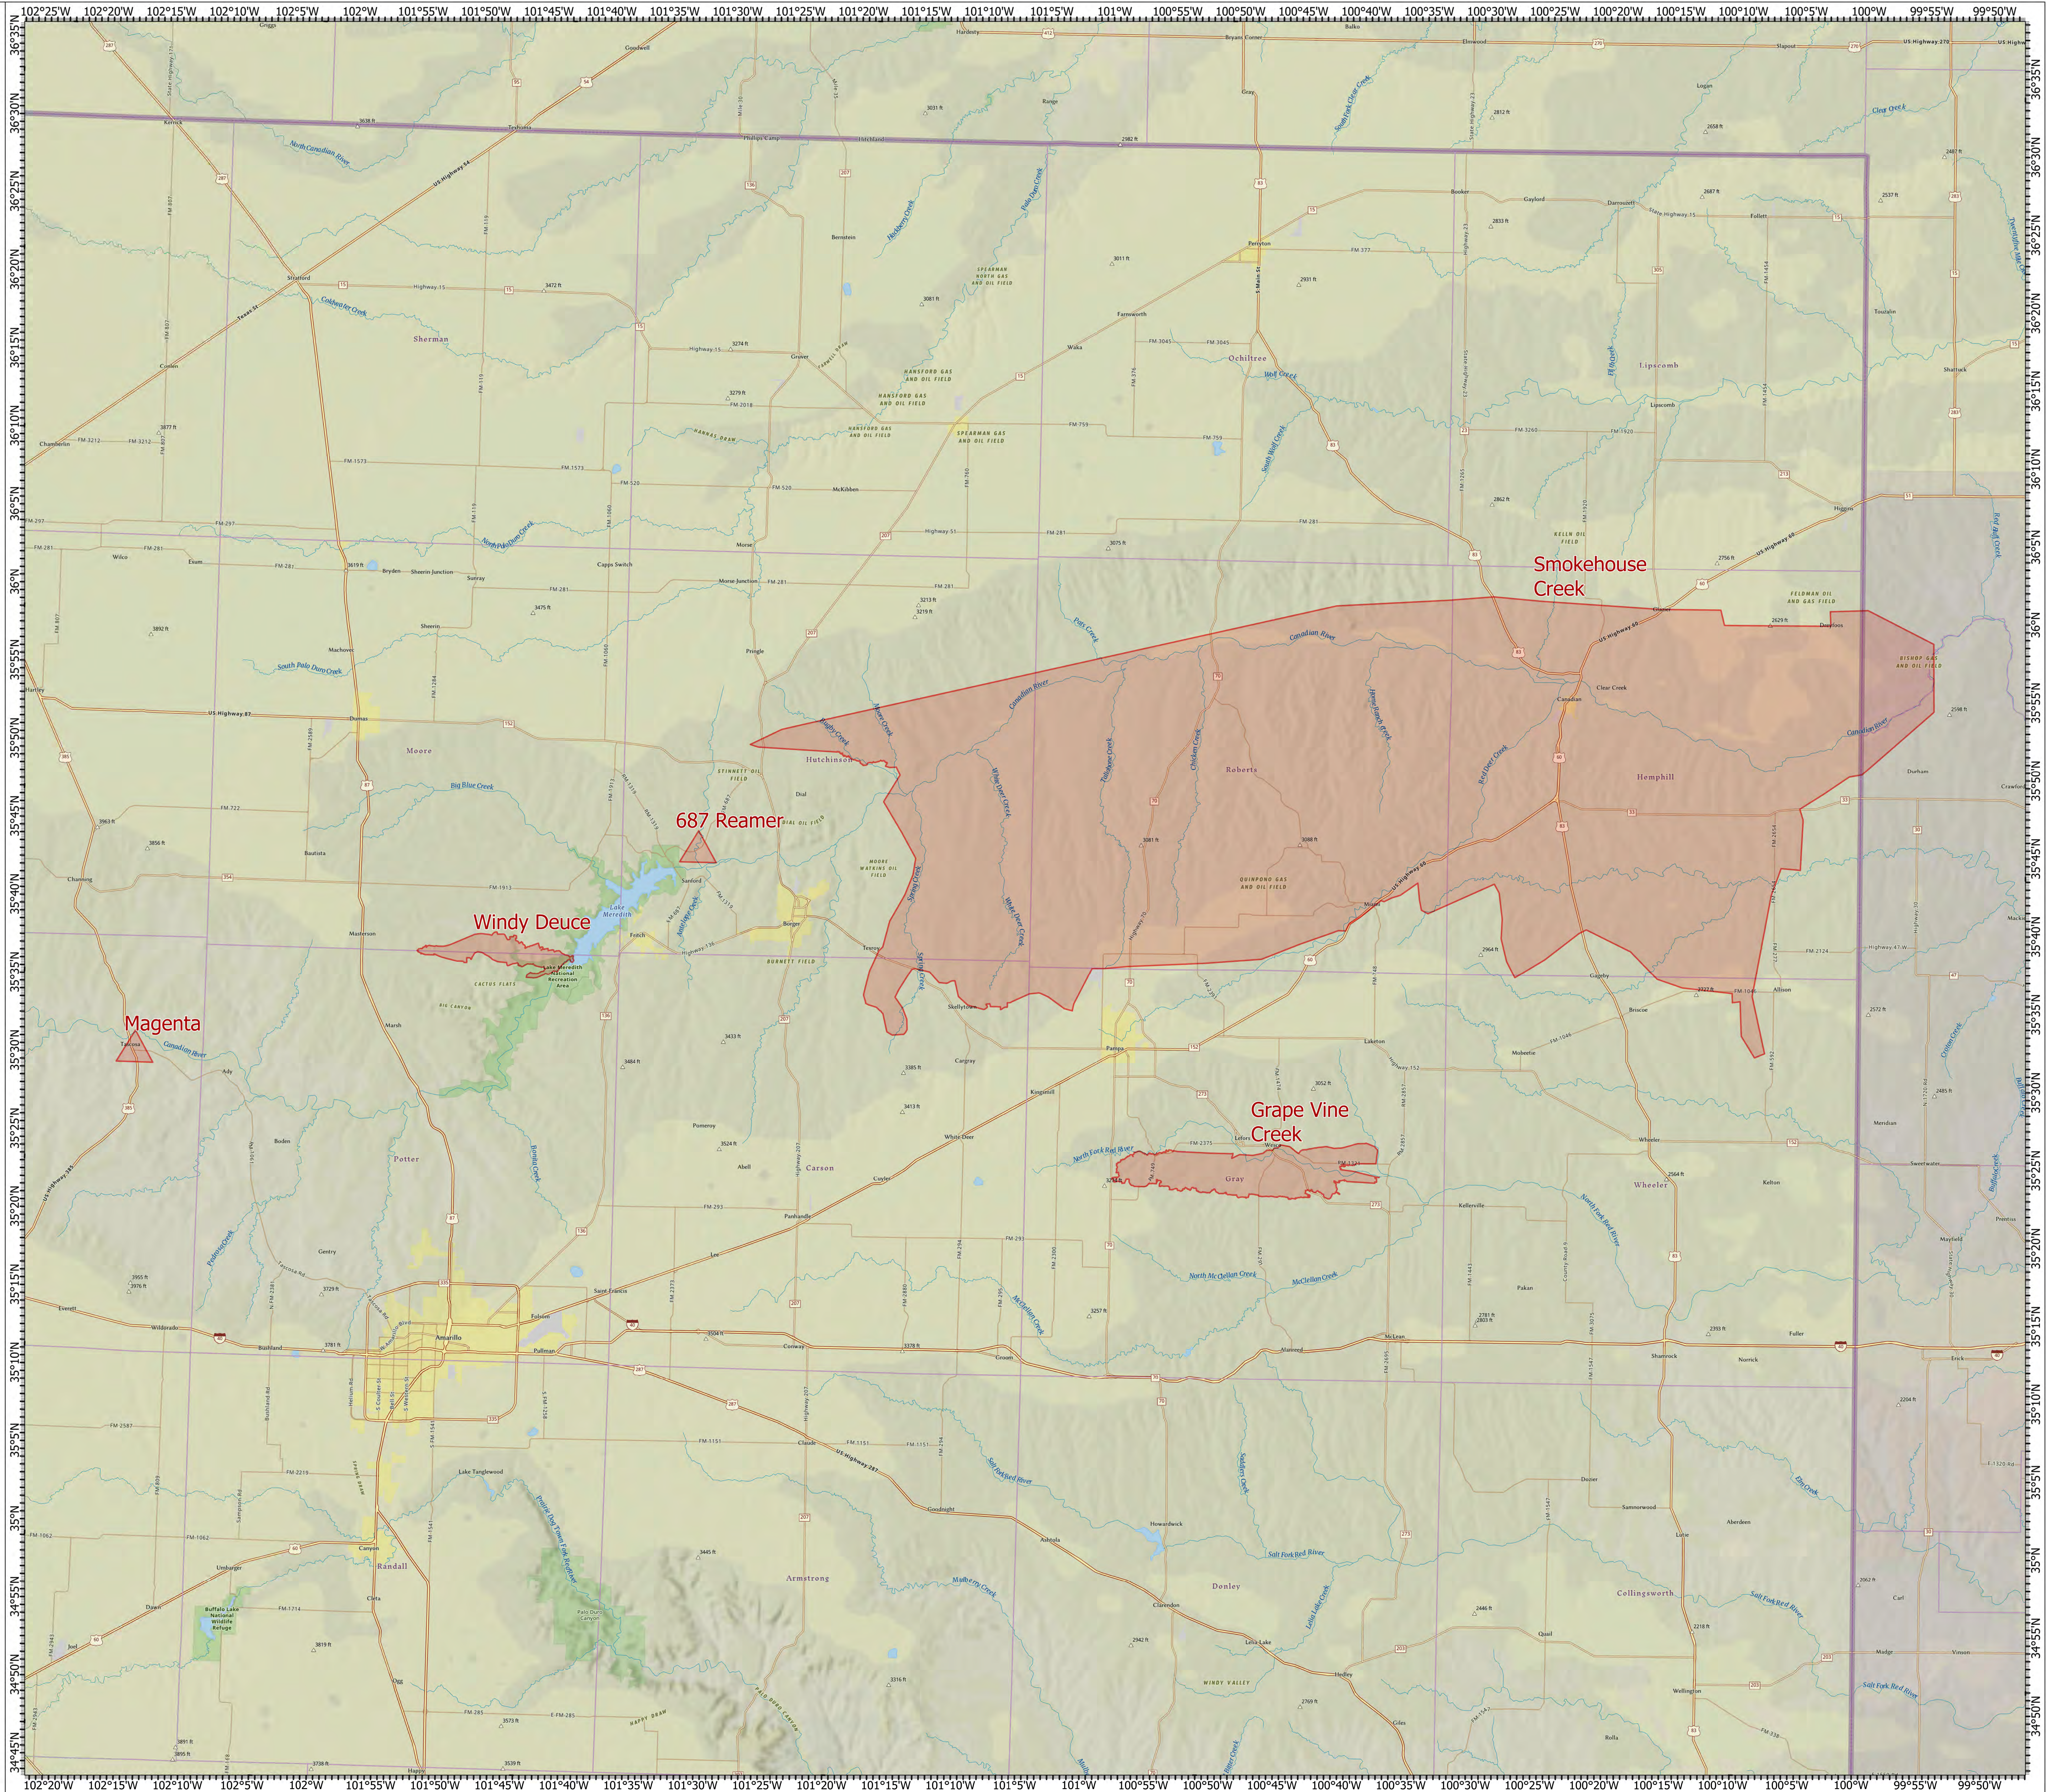

Public Information

Windy Deuce
TX-TXS-240324
02/28/2024 Day

9,996 acres at 02/27/2024 0623

 Wildfire Daily Fire Perimeter

0 10 20
Miles