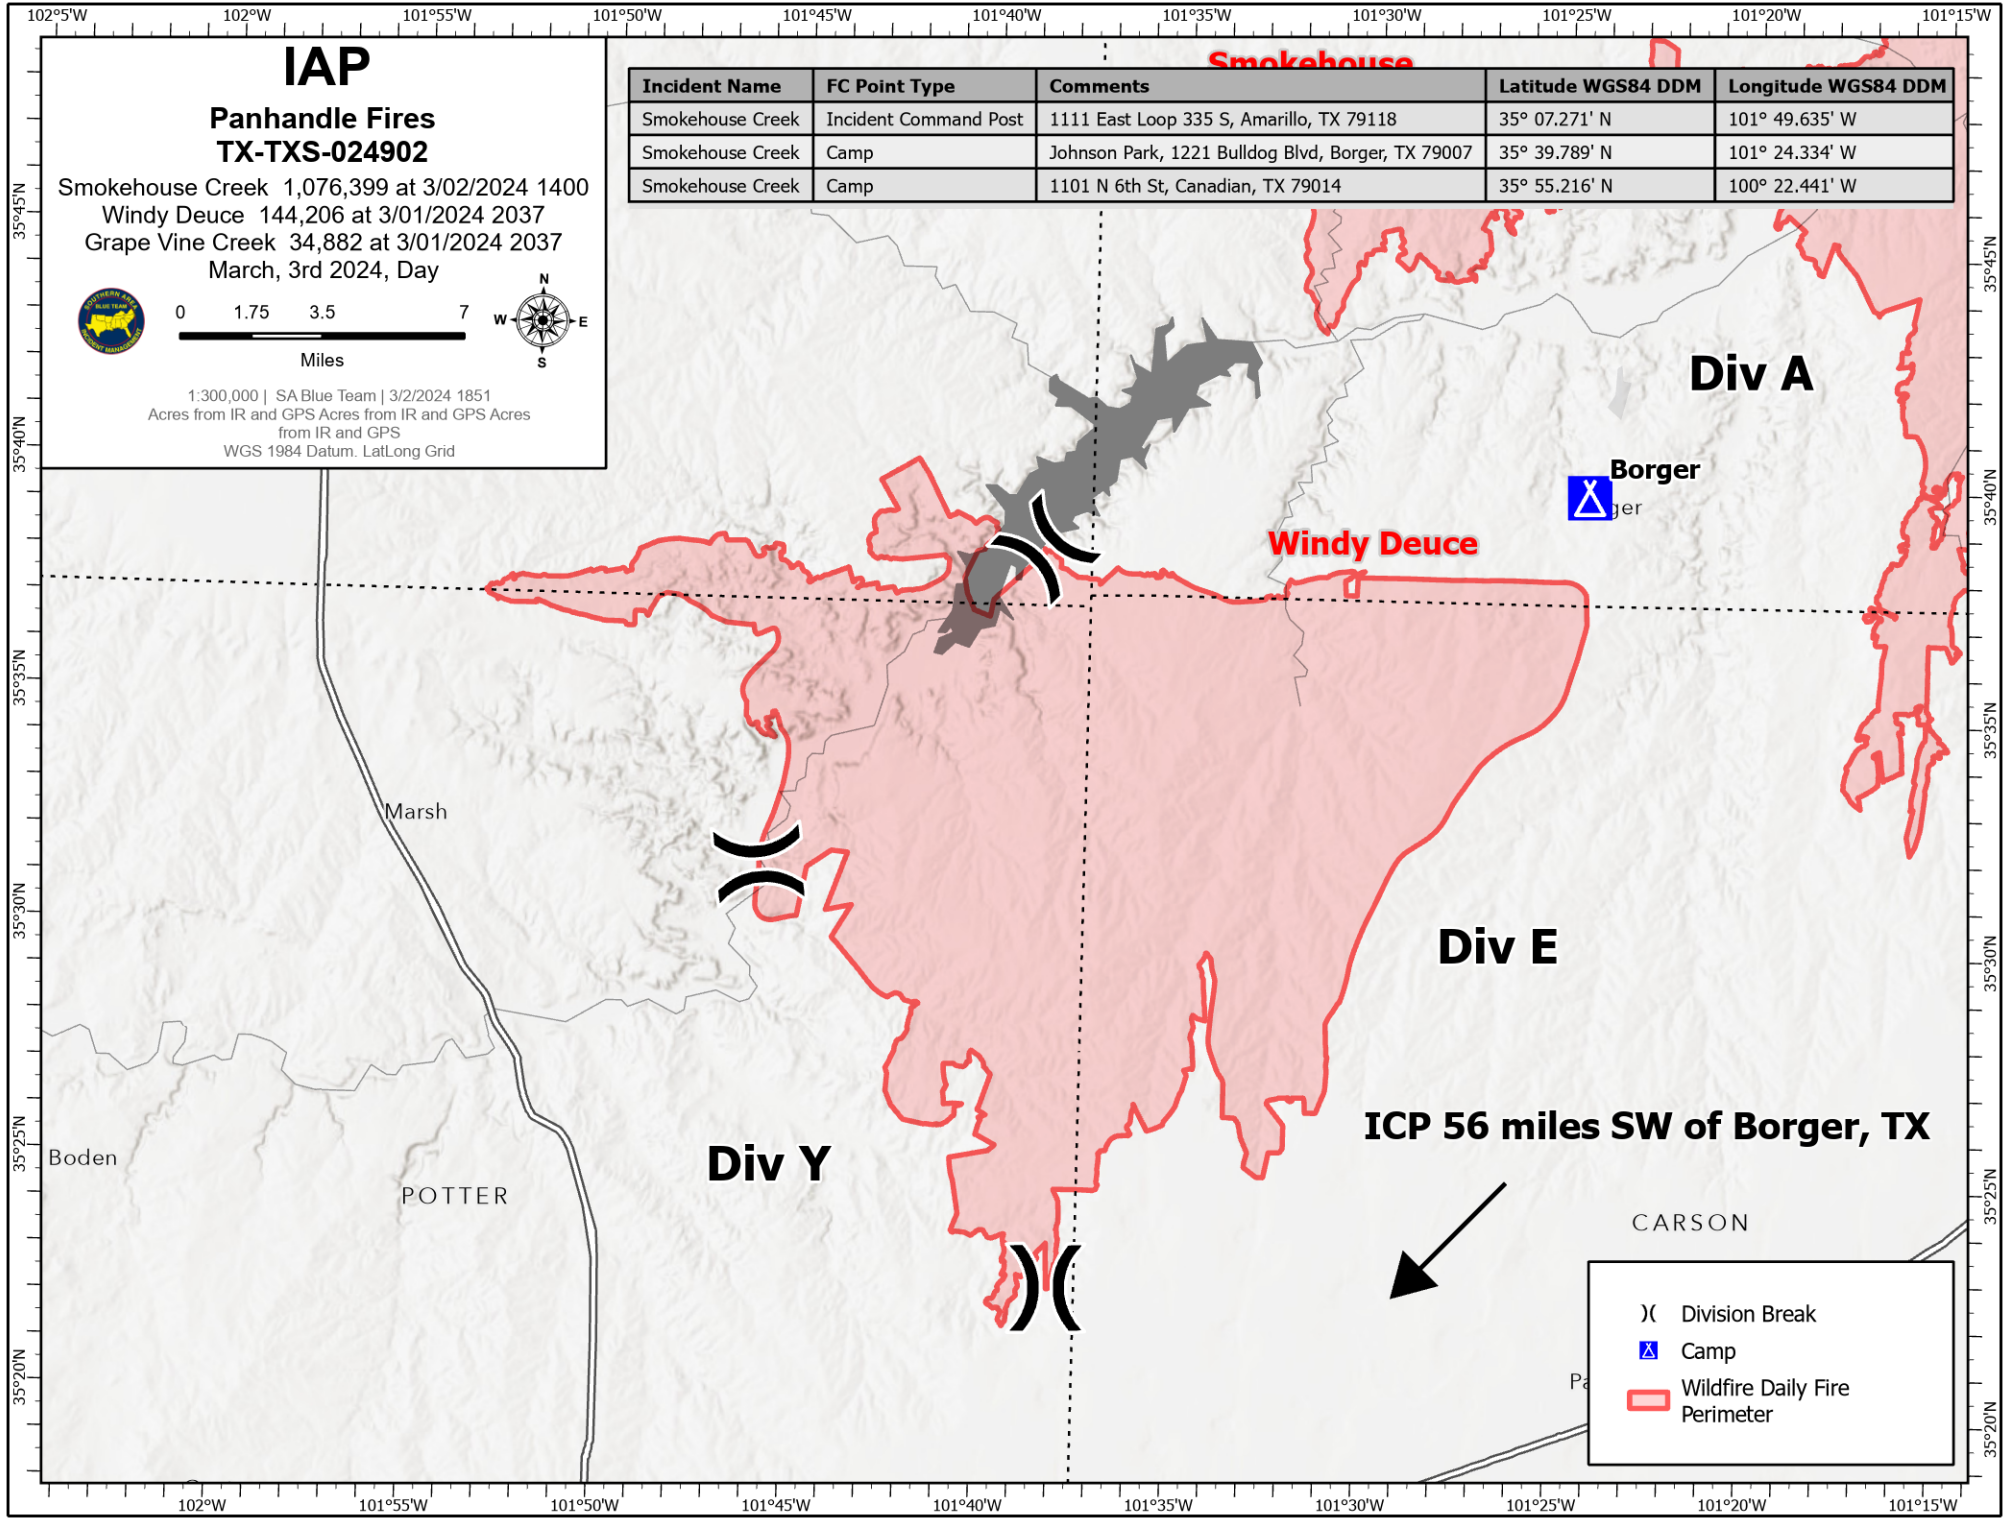

IAP

Panhandle Fires TX-TXS-024902

Smokehouse Creek 1,076,399 at 3/02/2024 1400
Windy Deuce 144,206 at 3/01/2024 2037
Grape Vine Creek 34,882 at 3/01/2024 2037
March, 3rd 2024, Day

1:300,000 | SA Blue Team | 3/2/2024 1851
Acres from IR and GPS Acres from IR and GPS Acres
from IR and GPS
WGS 1984 Datum. Lat/Long Grid

Incident Name	FC Point Type	Comments	Latitude WGS84 DDM	Longitude WGS84 DDM
Smokehouse Creek	Incident Command Post	1111 East Loop 335 S, Amarillo, TX 79118	35° 07.271' N	101° 49.635' W
Smokehouse Creek	Camp	Johnson Park, 1221 Bulldog Blvd, Borger, TX 79007	35° 39.789' N	101° 24.334' W
Smokehouse Creek	Camp	1101 N 6th St, Canadian, TX 79014	35° 55.216' N	100° 22.441' W

()	Division Break
ⓧ	Camp
▭	Wildfire Daily Fire Perimeter