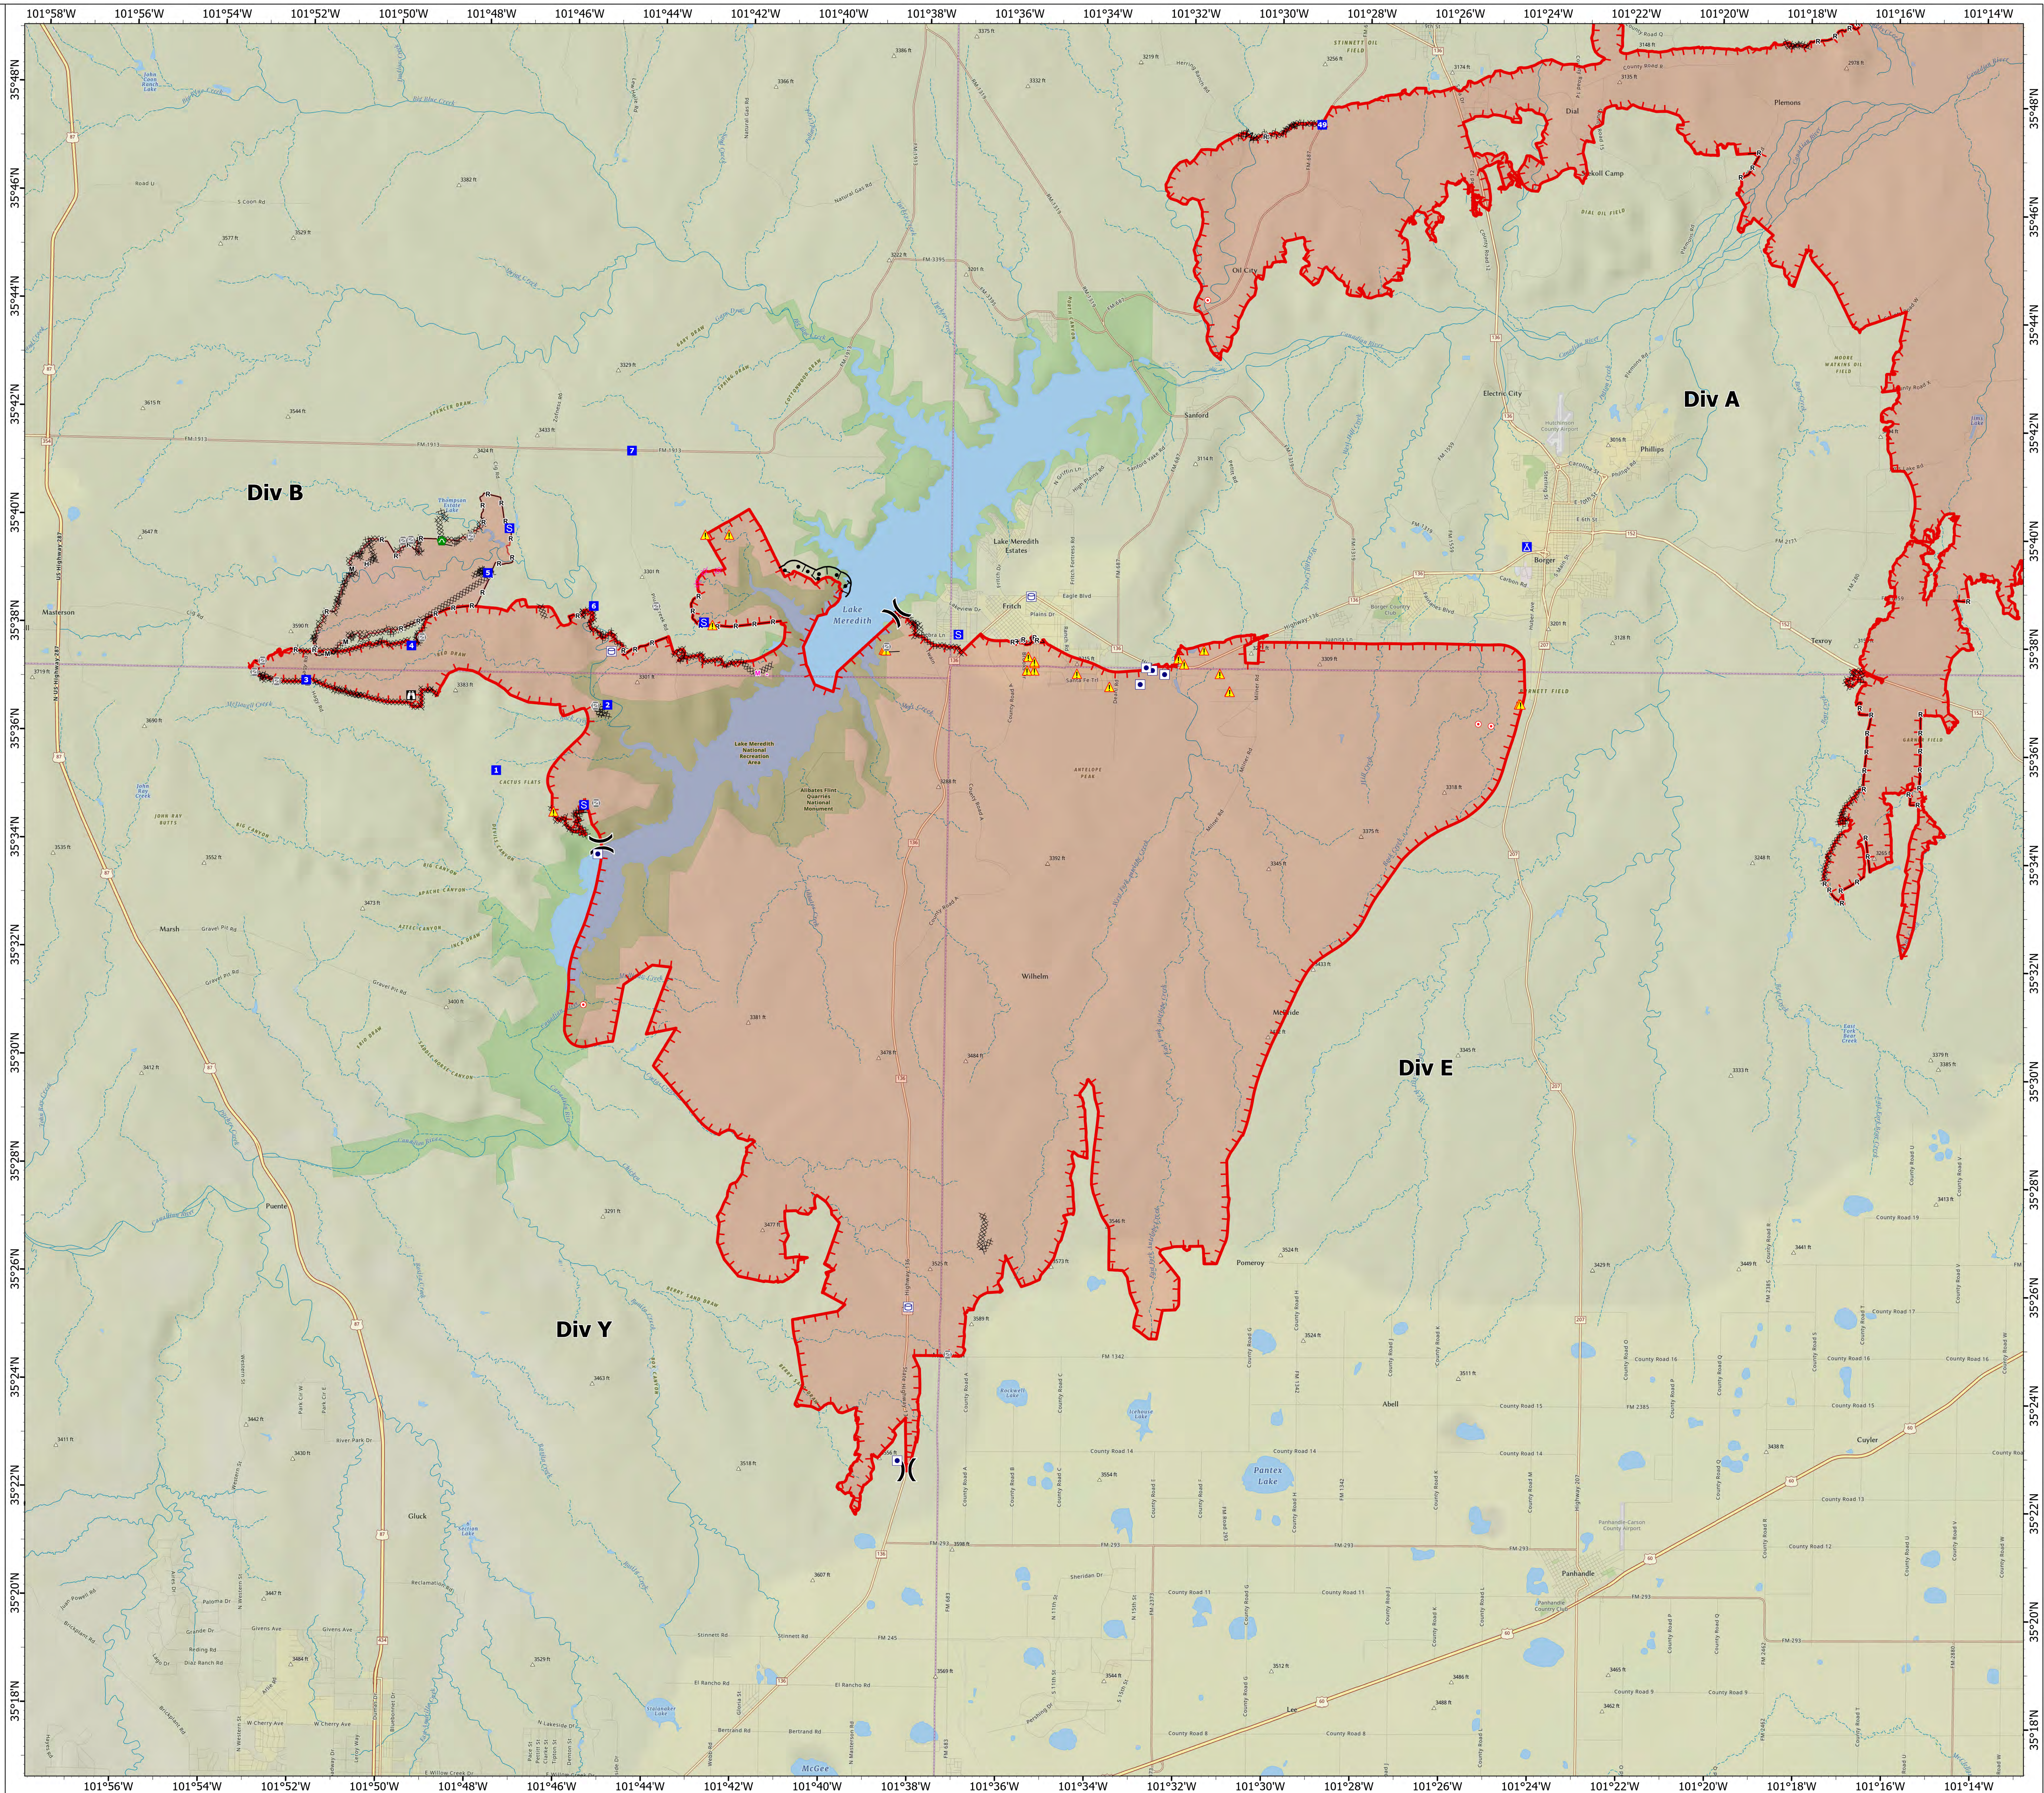

# Operations

Windy Deuce  
TX-TXS-240324

3/3/2024, Day

144,206 acres at 3/01/2024 2037

- (X) Division Break
- Drop Point
- ⓧ Camp
- Ⓢ Staging Area
- Ⓜ Lookout
- Hot Spot - Spot Fire
- Ⓜ Gate
- Ⓜ Culvert
- ⚠ Hazard
- Ⓜ Other Property
- Ⓜ Water Tank
- Completed Burnout
- Completed Dozer Line
- Completed Fuel Break
- Completed Hand Line
- Completed Mixed Construction Line
- Completed Road as Line
- Planned Dozer Line
- Planned Mixed Construction Line
- Fence
- Uncontained
- Wildfire Daily Fire Perimeter

1:70,000 | SA Blue Team | 3/2/2024 2034

North American 1983 Datum, Lat/Long Grid