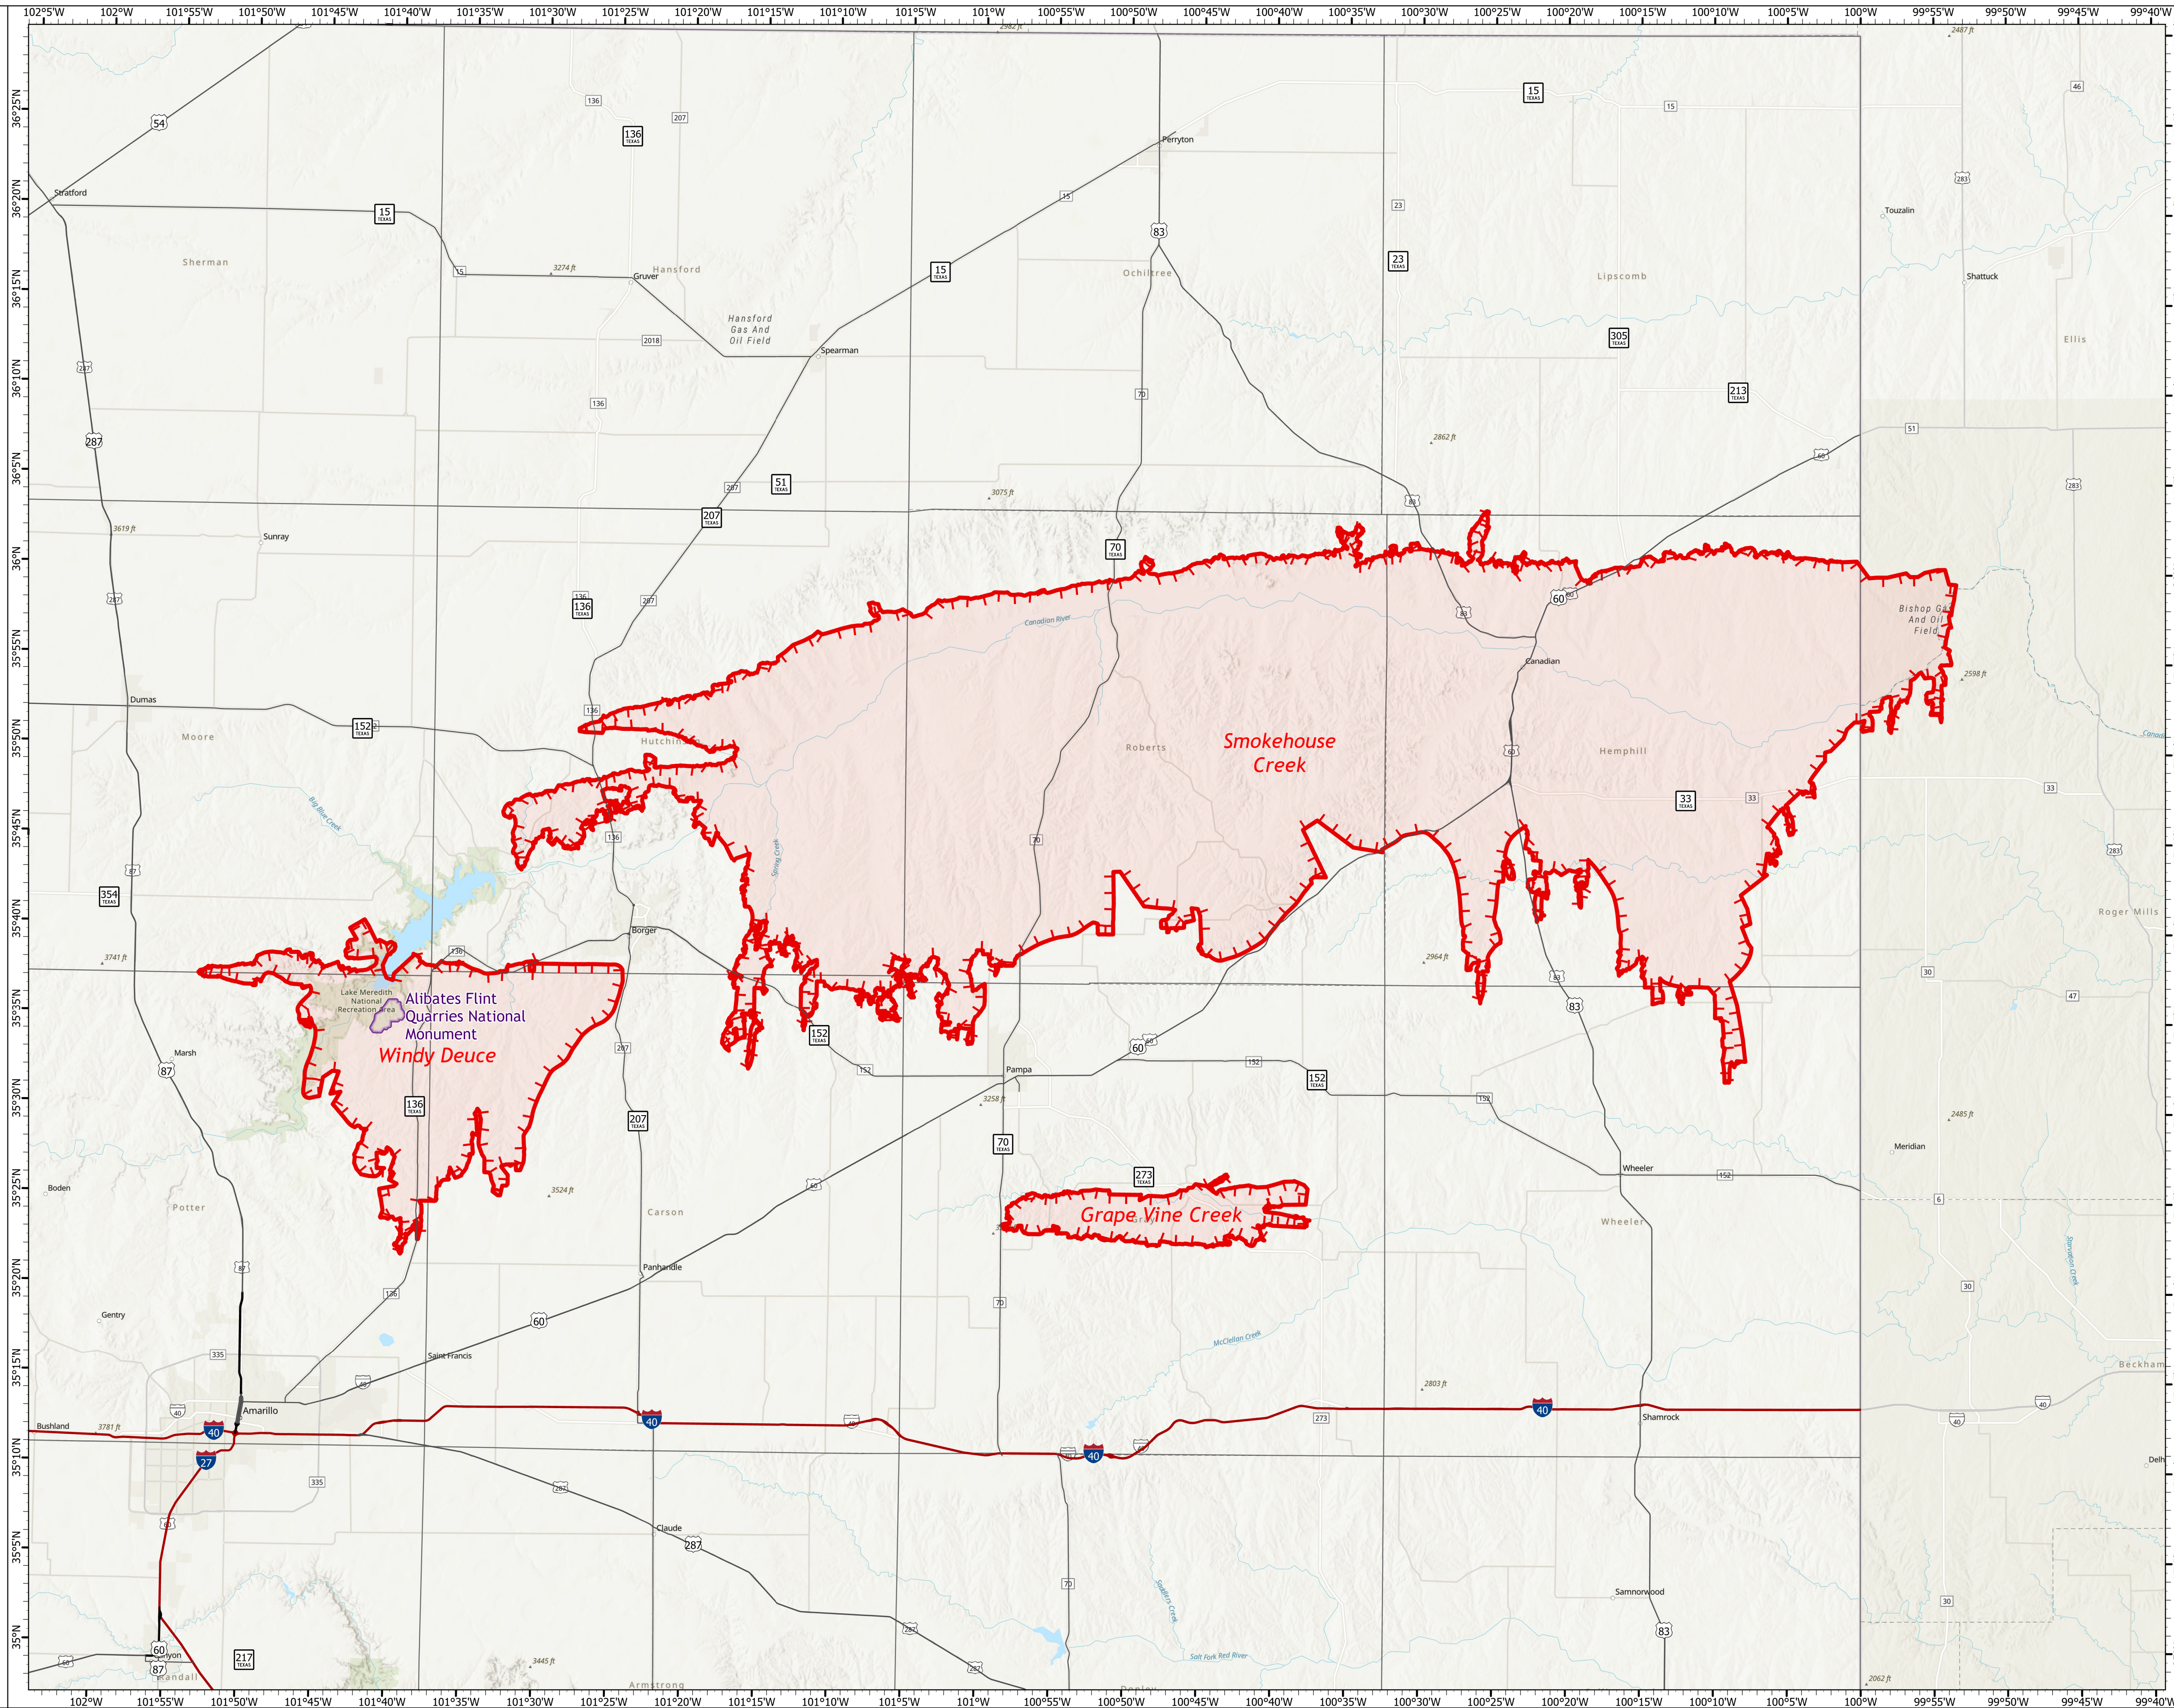

Public Info Map

3/4/2024, Day

Smokehouse Creek

TX-TXS-240317

1,076,638 acres at 3/03/2024 1700

Grape Vine Creek

TX-TXS-240319

34,882 acres at 3/01/2024 2037

Windy Deuce

TX-TXS-240324

144,206 acres at 3/01/2024 2037

- Alibates Flint Quarries National Monuments
- Uncontained
- Wildfire Daily Fire Perimeter
- County

1:300,000 | SA Blue Team | 3/4/2024 0742
North American 1983 Datum, Lat/Long Grid