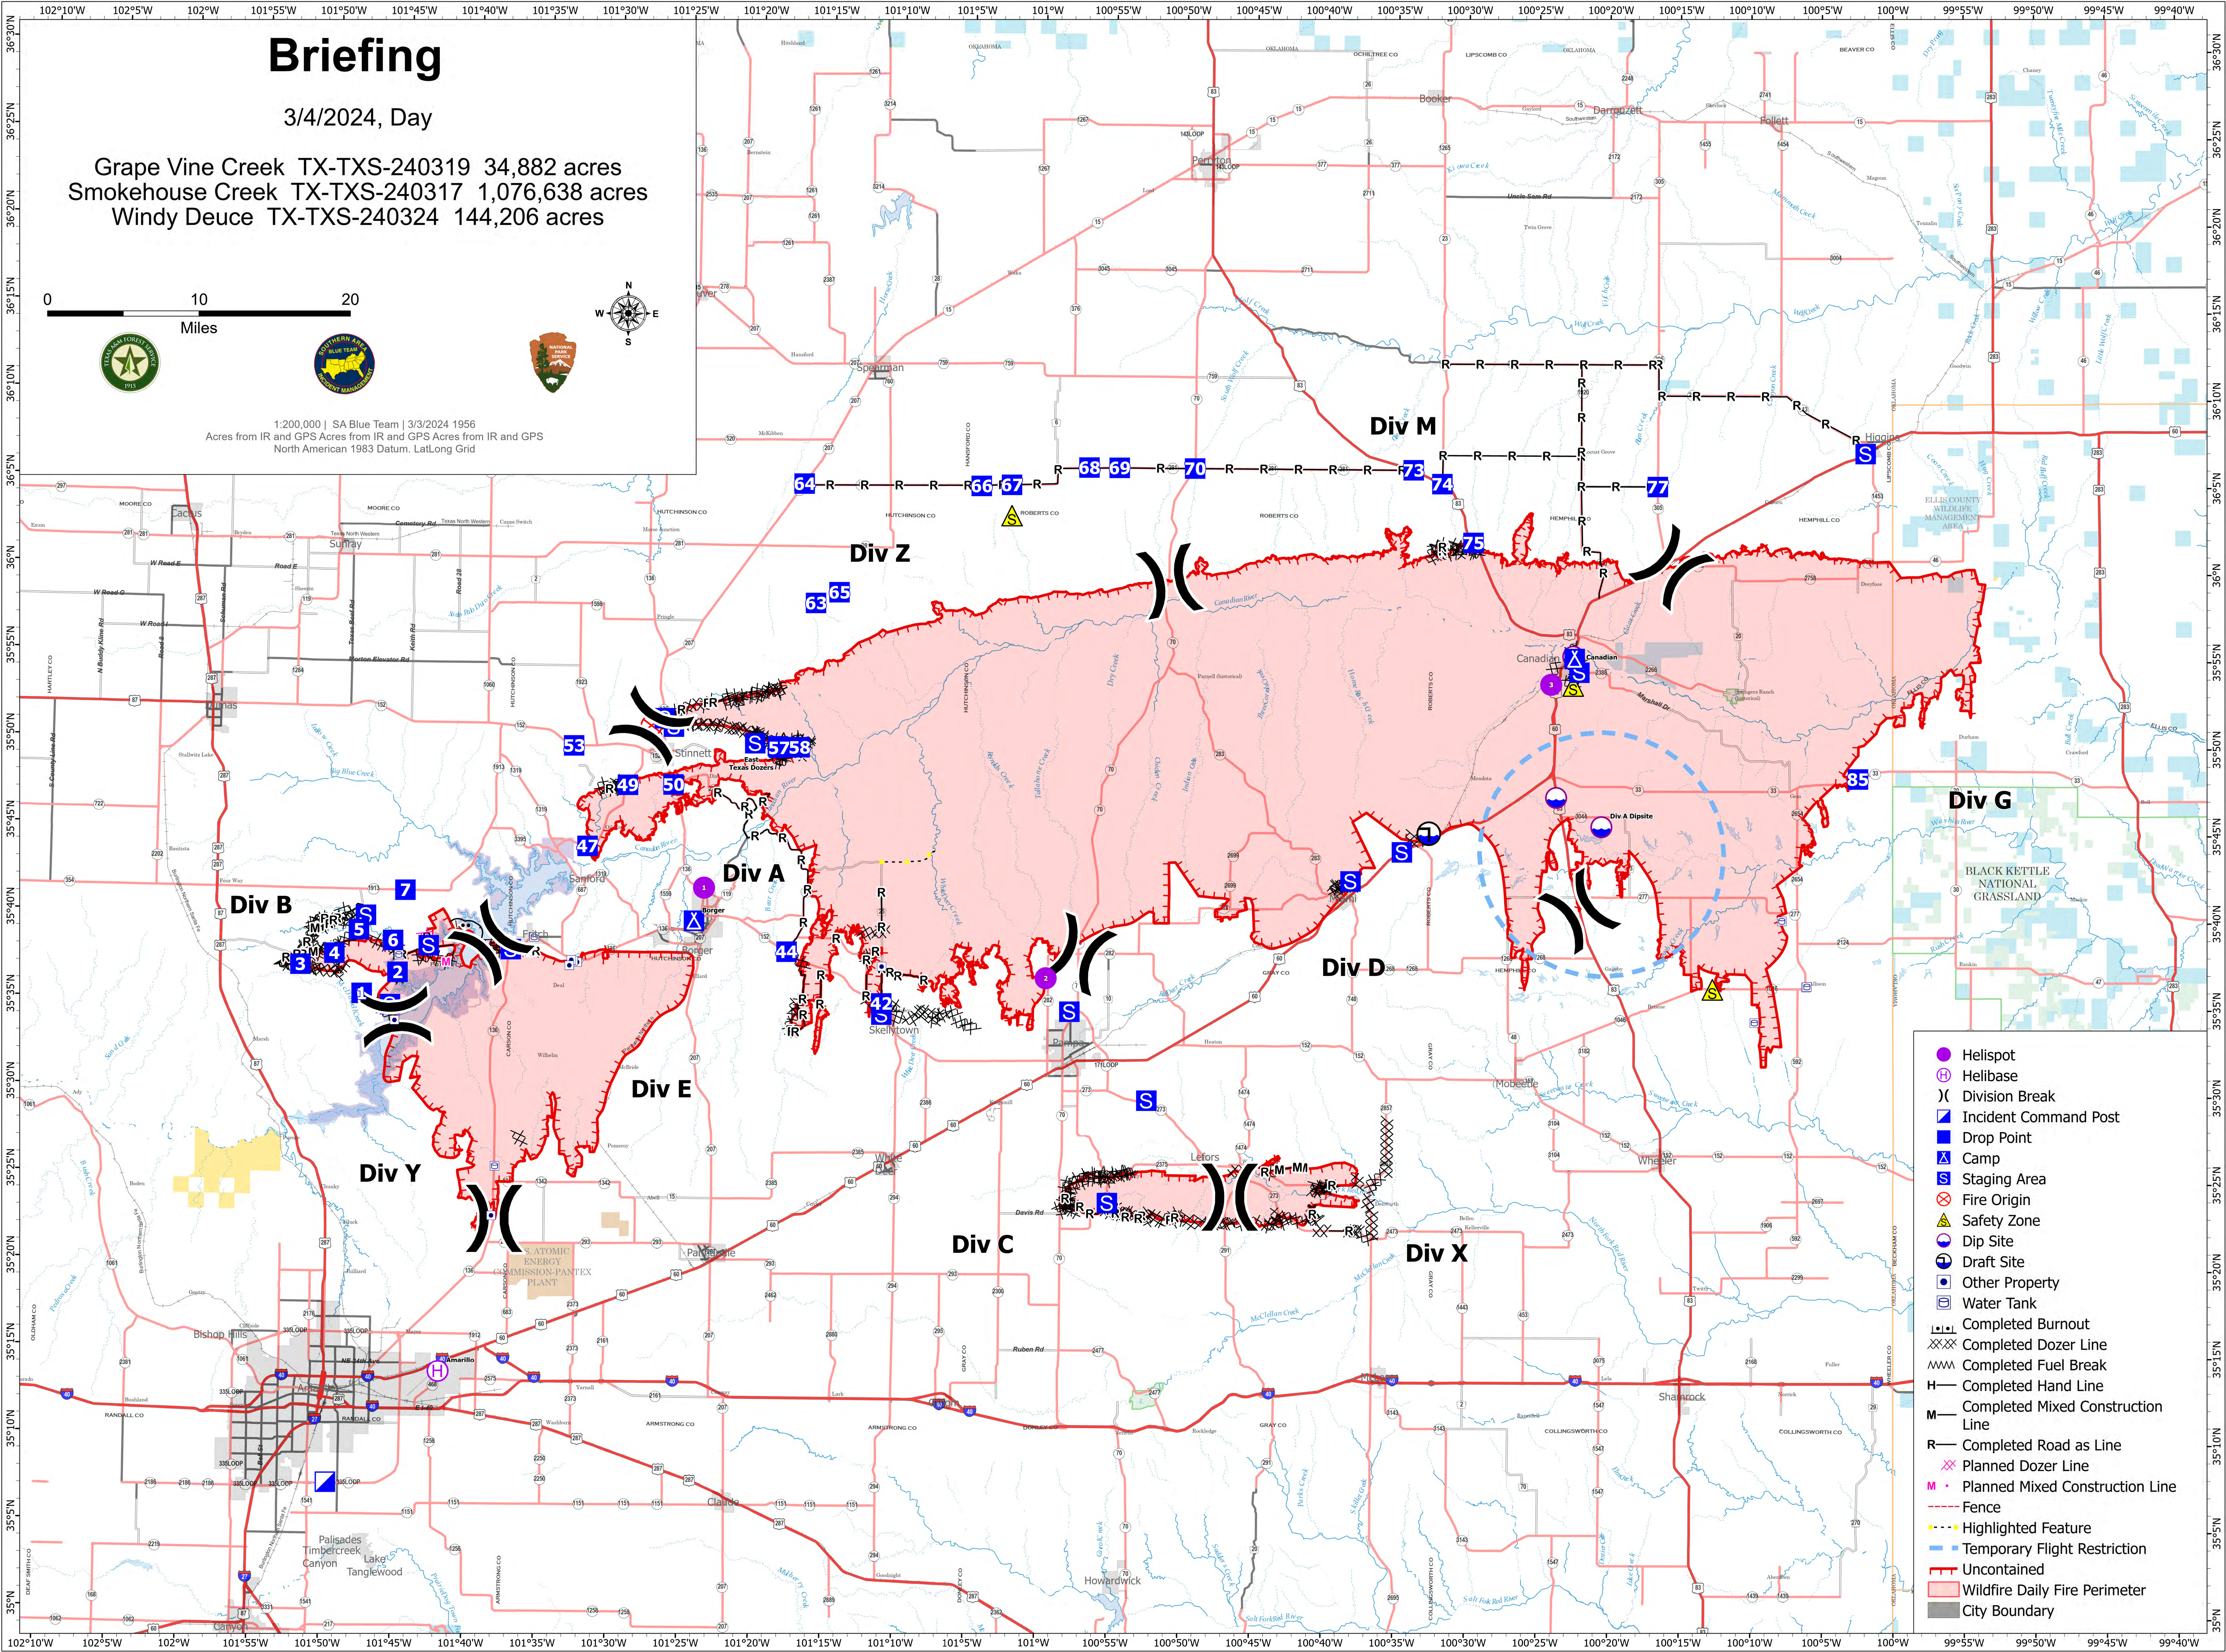

Briefing

3/4/2024, Day

Grape Vine Creek TX-TXS-240319 34,882 acres
Smokehouse Creek TX-TXS-240317 1,076,638 acres
Windy Deuce TX-TXS-240324 144,206 acres

1:200,000 | SA Blue Team | 3/3/2024 1956
Acres from IR and GPS Acres from IR and GPS Acres from IR and GPS
North American 1983 Datum, Lat/Long Grid

- Helispot
- Ⓜ Helibase
- ⌋ Division Break
- Ⓜ Incident Command Post
- Drop Point
- Ⓜ Camp
- Ⓜ Staging Area
- Ⓜ Fire Origin
- Ⓜ Safety Zone
- Ⓜ Dip Site
- Ⓜ Draft Site
- Ⓜ Other Property
- Ⓜ Water Tank
- Ⓜ Completed Burnout
- Ⓜ Completed Dozer Line
- Ⓜ Completed Fuel Break
- Ⓜ Completed Hand Line
- Ⓜ Completed Mixed Construction Line
- Ⓜ Completed Road as Line
- Ⓜ Planned Dozer Line
- Ⓜ Planned Mixed Construction Line
- Ⓜ Fence
- Ⓜ Highlighted Feature
- Ⓜ Temporary Flight Restriction
- Ⓜ Uncontained
- Ⓜ Wildfire Daily Fire Perimeter
- Ⓜ City Boundary