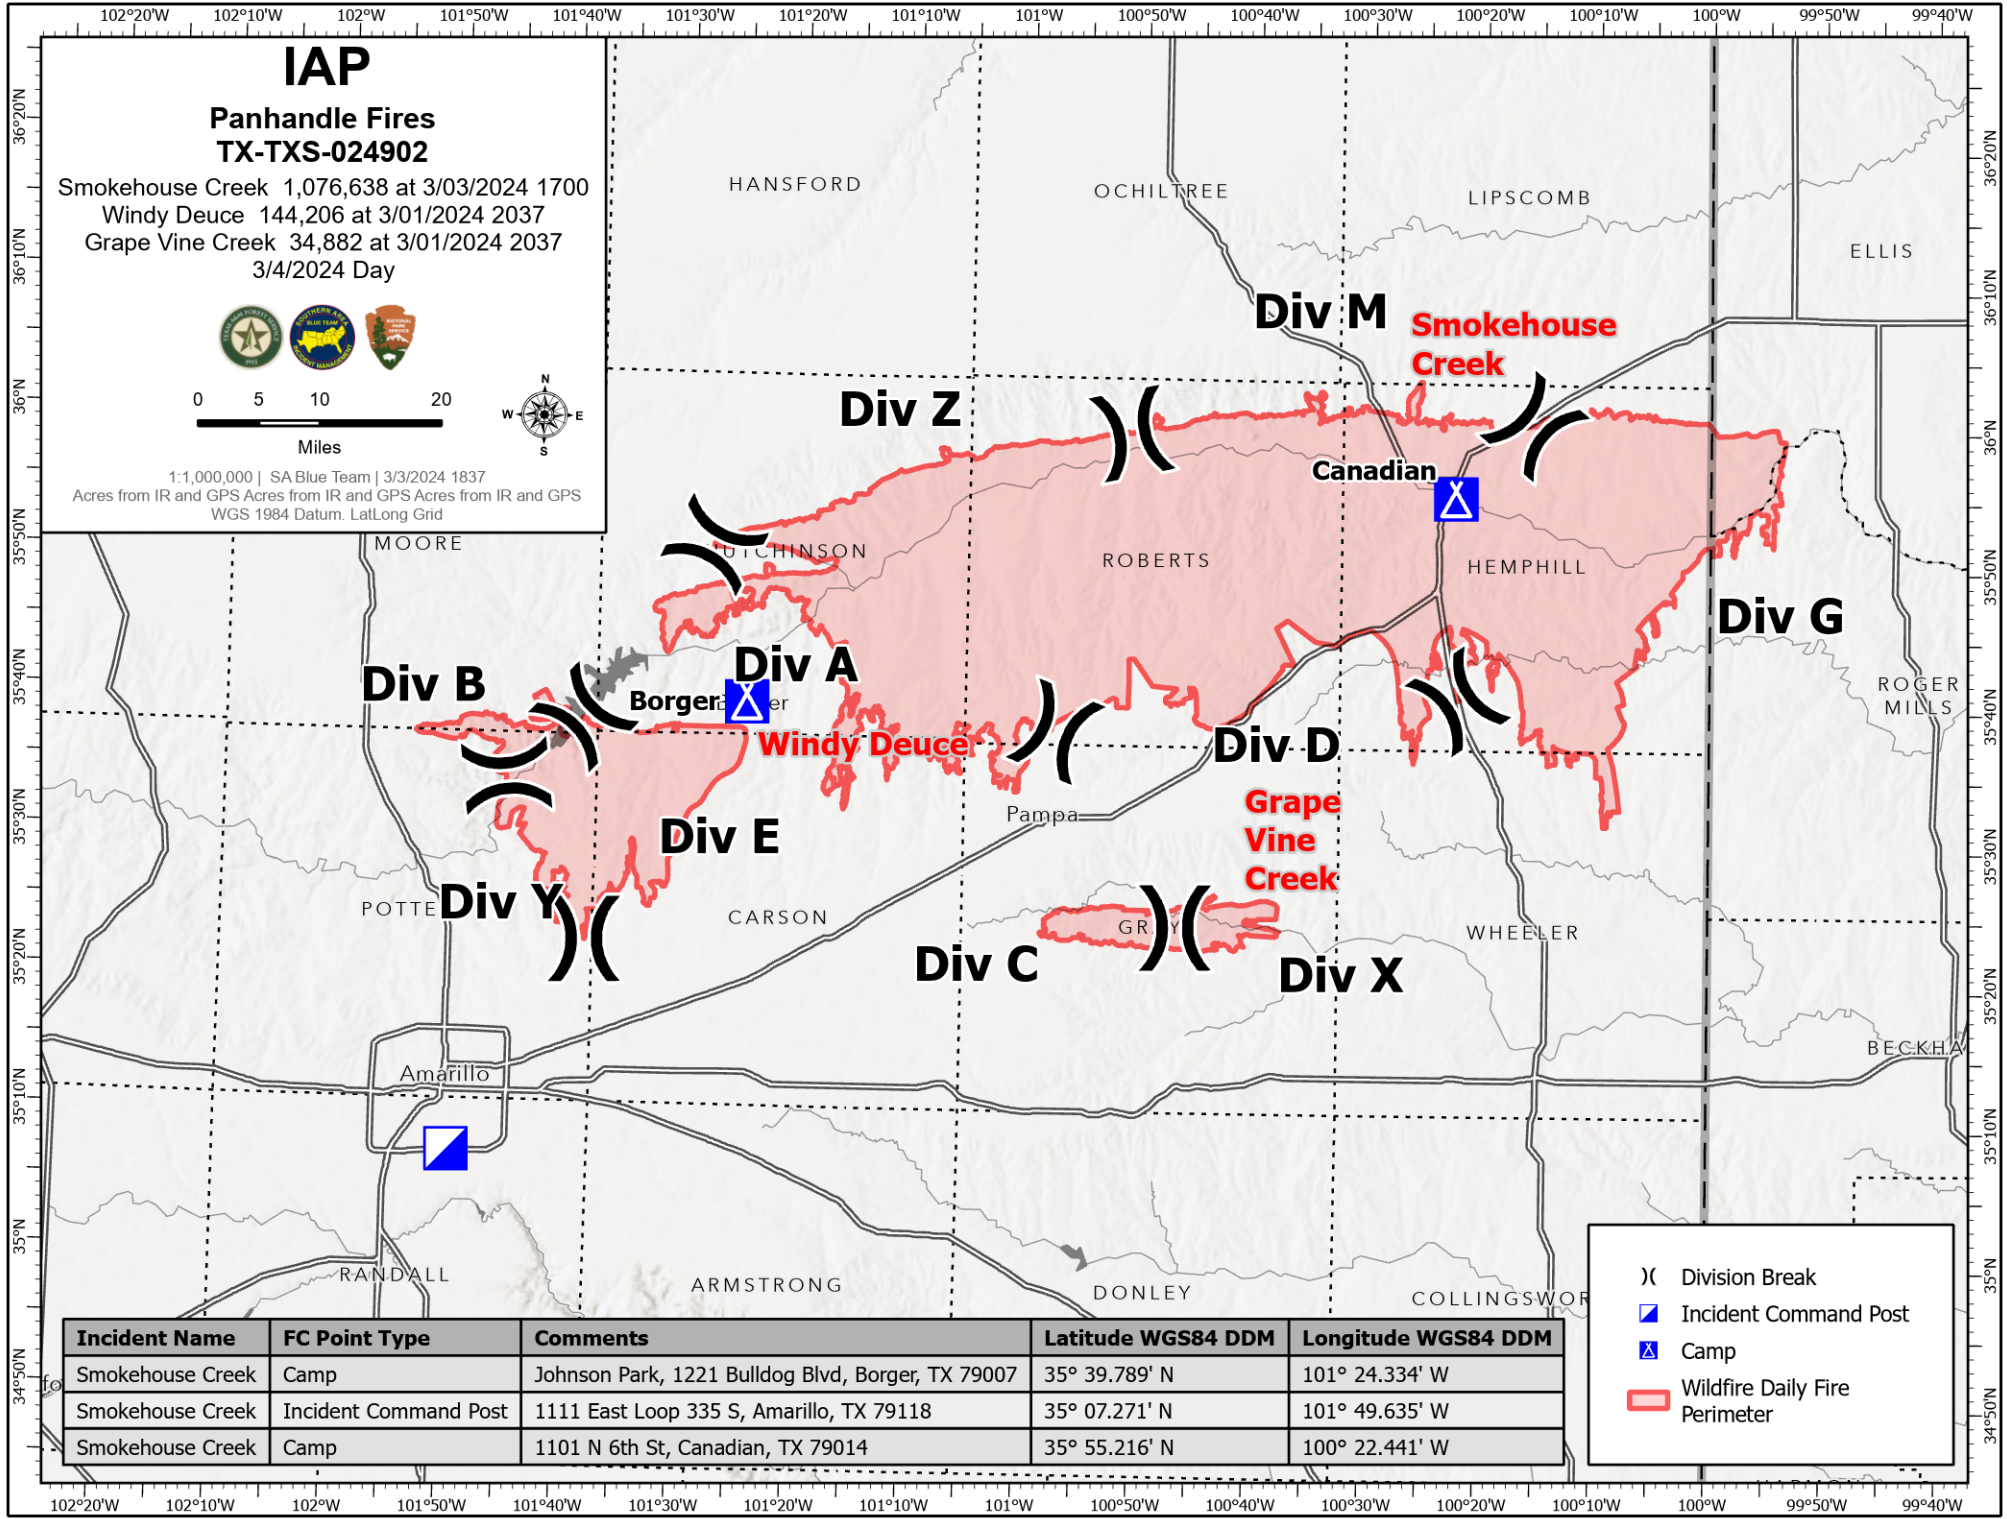

IAP

Panhandle Fires TX-TXS-024902

Smokehouse Creek 1,076,638 at 3/03/2024 1700
 Windy Deuce 144,206 at 3/01/2024 2037
 Grape Vine Creek 34,882 at 3/01/2024 2037
 3/4/2024 Day

1:1,000,000 | SA Blue Team | 3/3/2024 1837
 Acres from IR and GPS Acres from IR and GPS Acres from IR and GPS
 WGS 1984 Datum, Lat/Long Grid

Incident Name	FC Point Type	Comments	Latitude WGS84 DDM	Longitude WGS84 DDM
Smokehouse Creek	Camp	Johnson Park, 1221 Bulldog Blvd, Borger, TX 79007	35° 39.789' N	101° 24.334' W
Smokehouse Creek	Incident Command Post	1111 East Loop 335 S, Amarillo, TX 79118	35° 07.271' N	101° 49.635' W
Smokehouse Creek	Camp	1101 N 6th St, Canadian, TX 79014	35° 55.216' N	100° 22.441' W

- (X) Division Break
- ▣ Incident Command Post
- ⊠ Camp
- ▭ Wildfire Daily Fire Perimeter