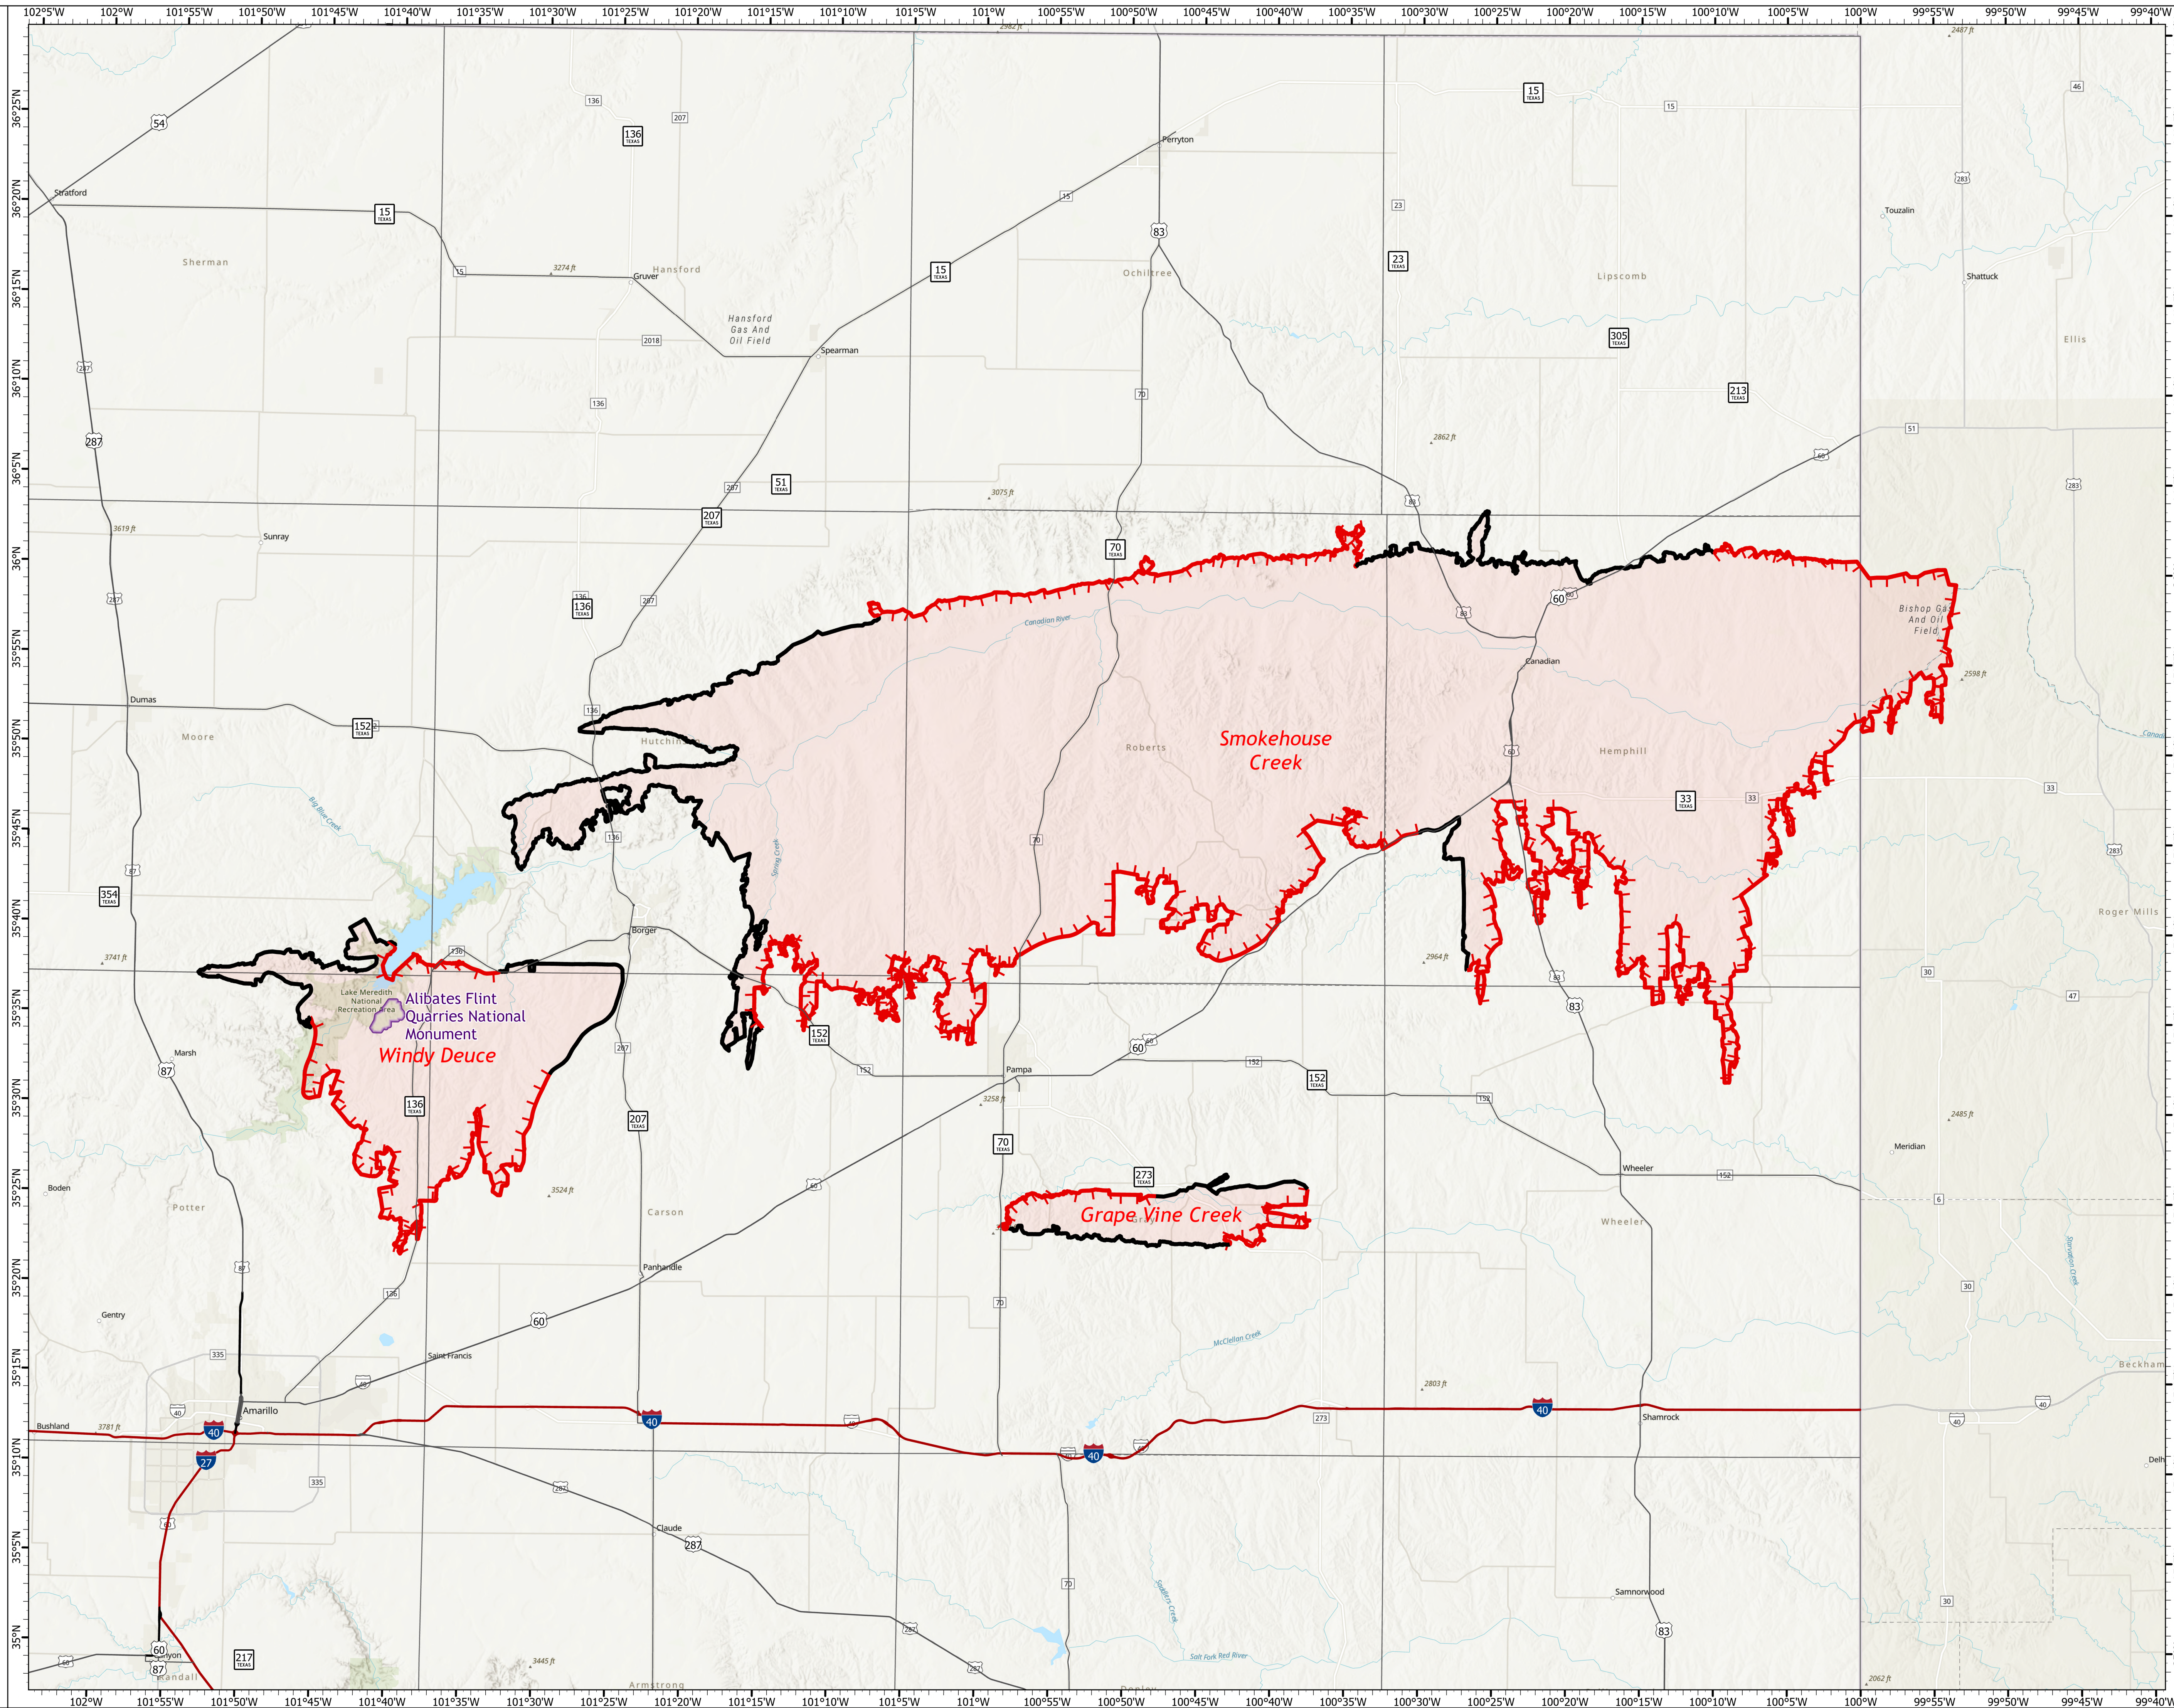

Public Info Map

3/5/2024, Day

Smokehouse Creek

TX-TXS-240317

1,059,570 acres at 3/04/2024 1745

Grape Vine Creek

TX-TXS-240319

34,882 acres at 3/01/2024 2037

Windy Deuce

TX-TXS-240324

144,206 acres at 3/01/2024 2037

- Alibates Flint Quarries National Monuments
- Contained
- Uncontained
- Wildfire Daily Fire Perimeter

1:300,000 | SA Blue Team | 3/4/2024 2117
North American 1983 Datum, Lat/Long Grid