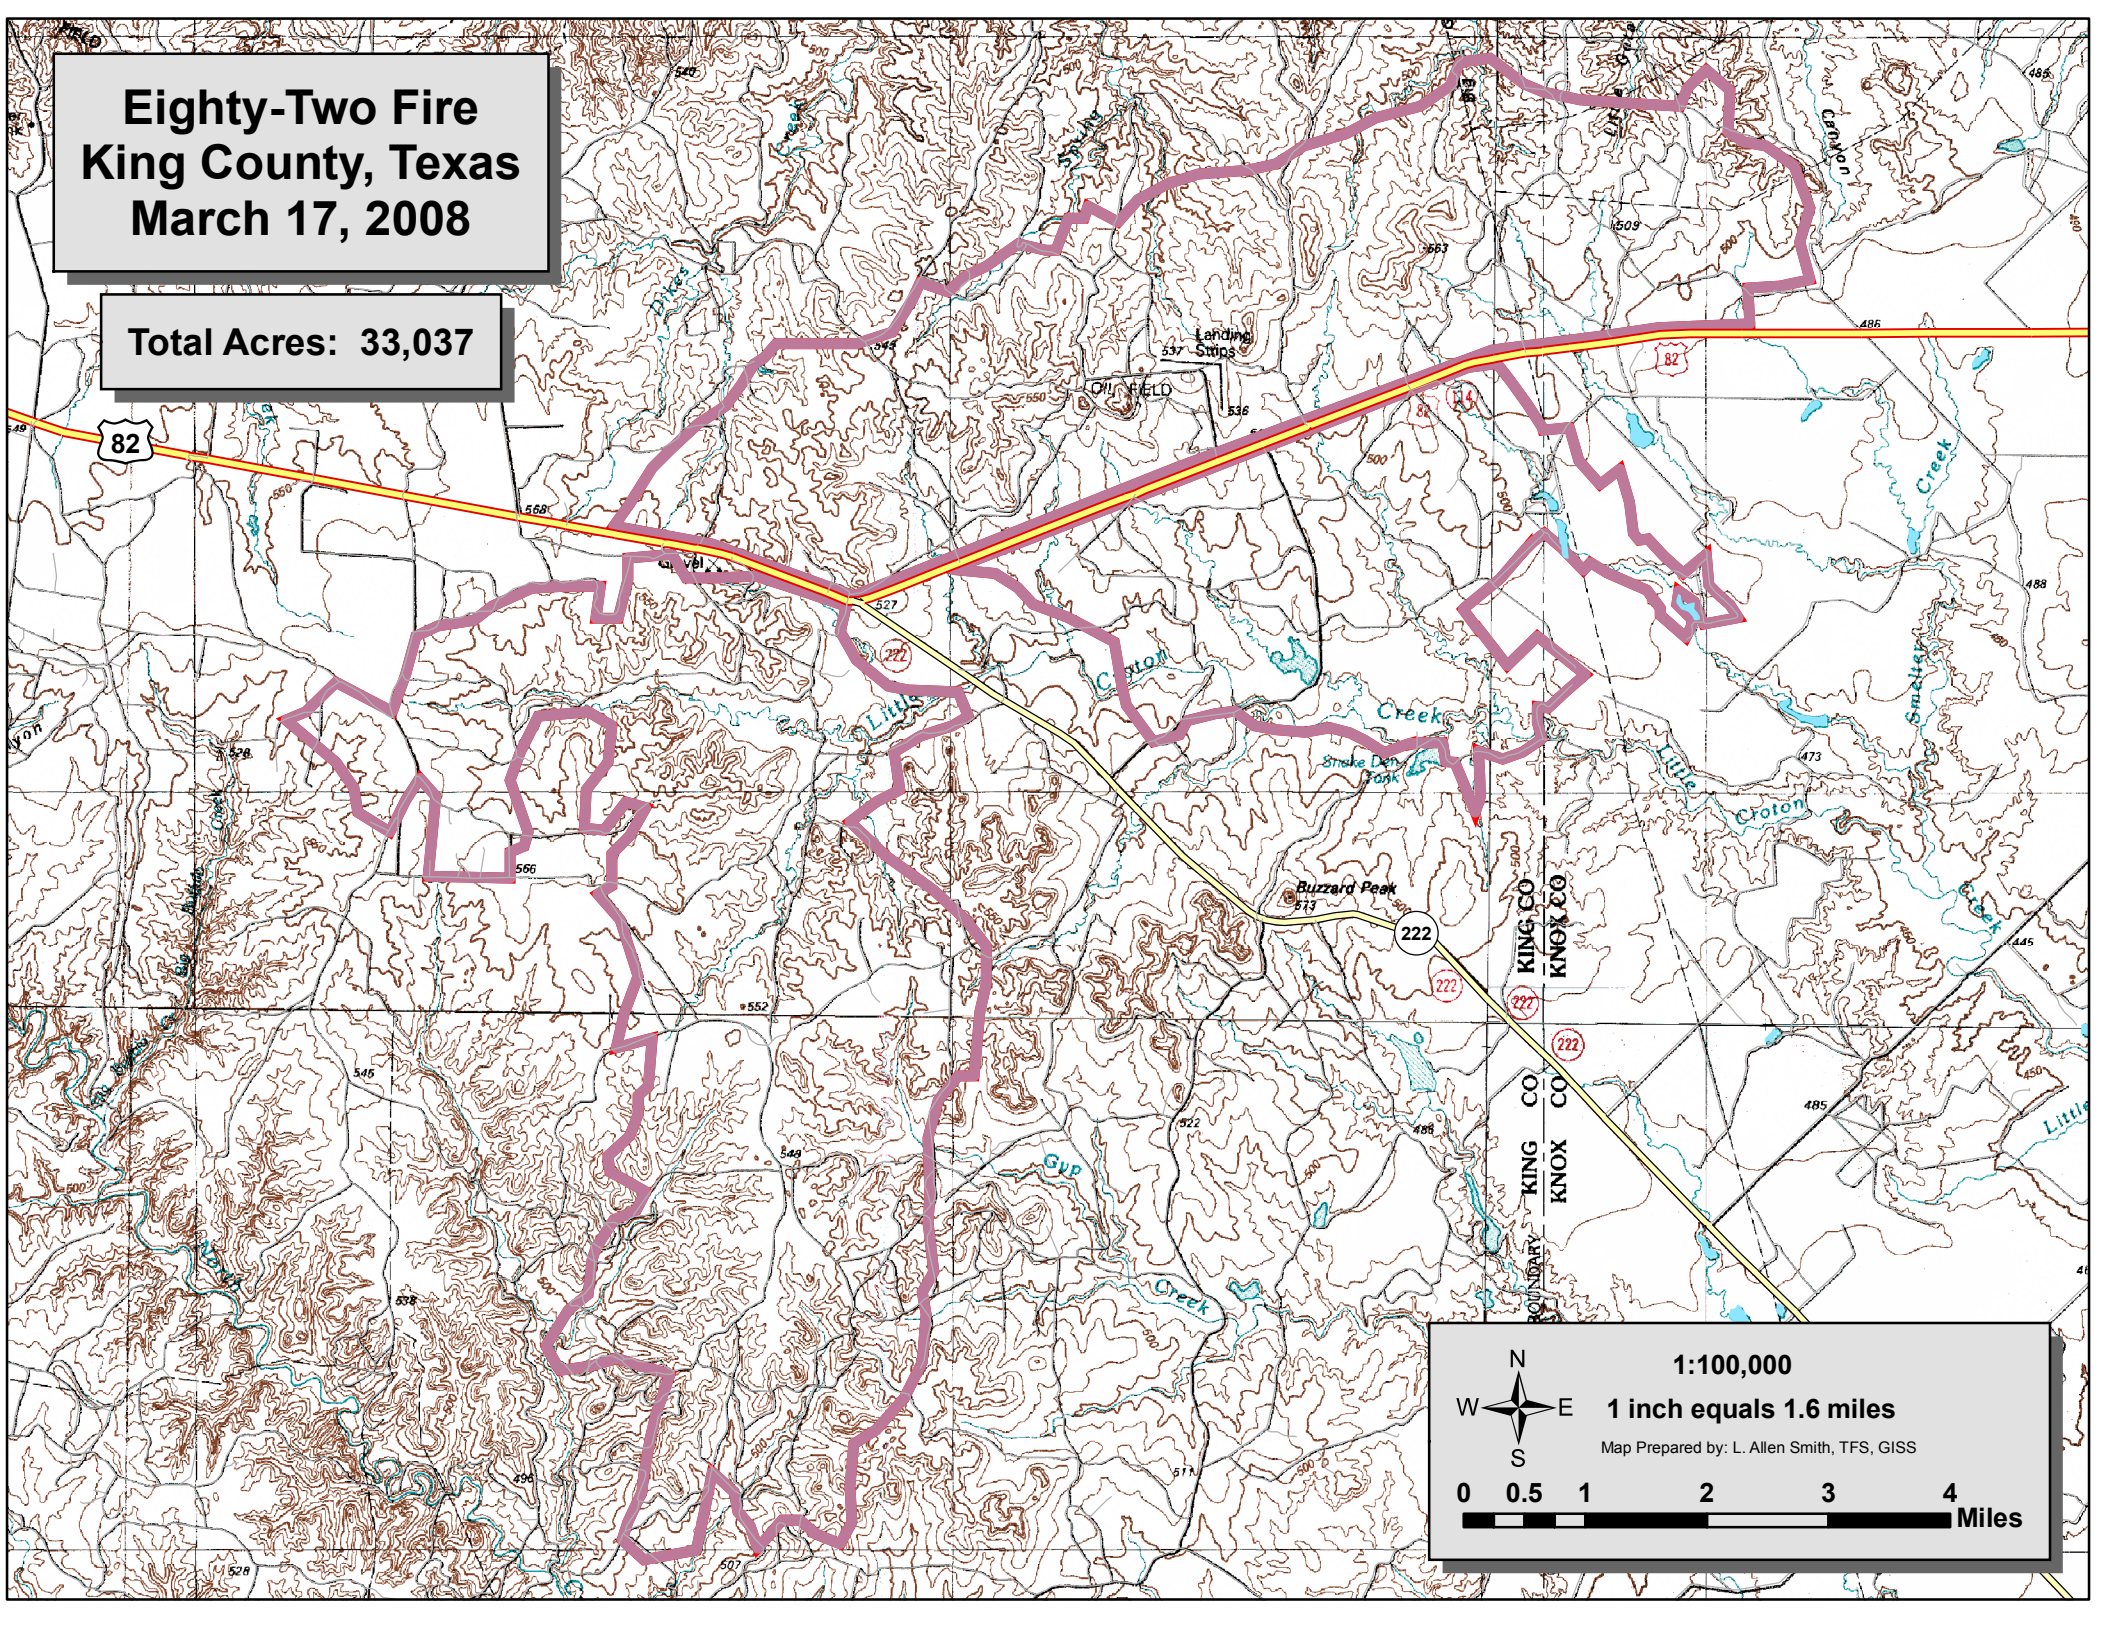

Eighty-Two Fire King County, Texas March 17, 2008

Total Acres: 33,037

1:100,000
1 inch equals 1.6 miles
Map Prepared by: L. Allen Smith, TFS, GISS

0 0.5 1 2 3 4 Miles