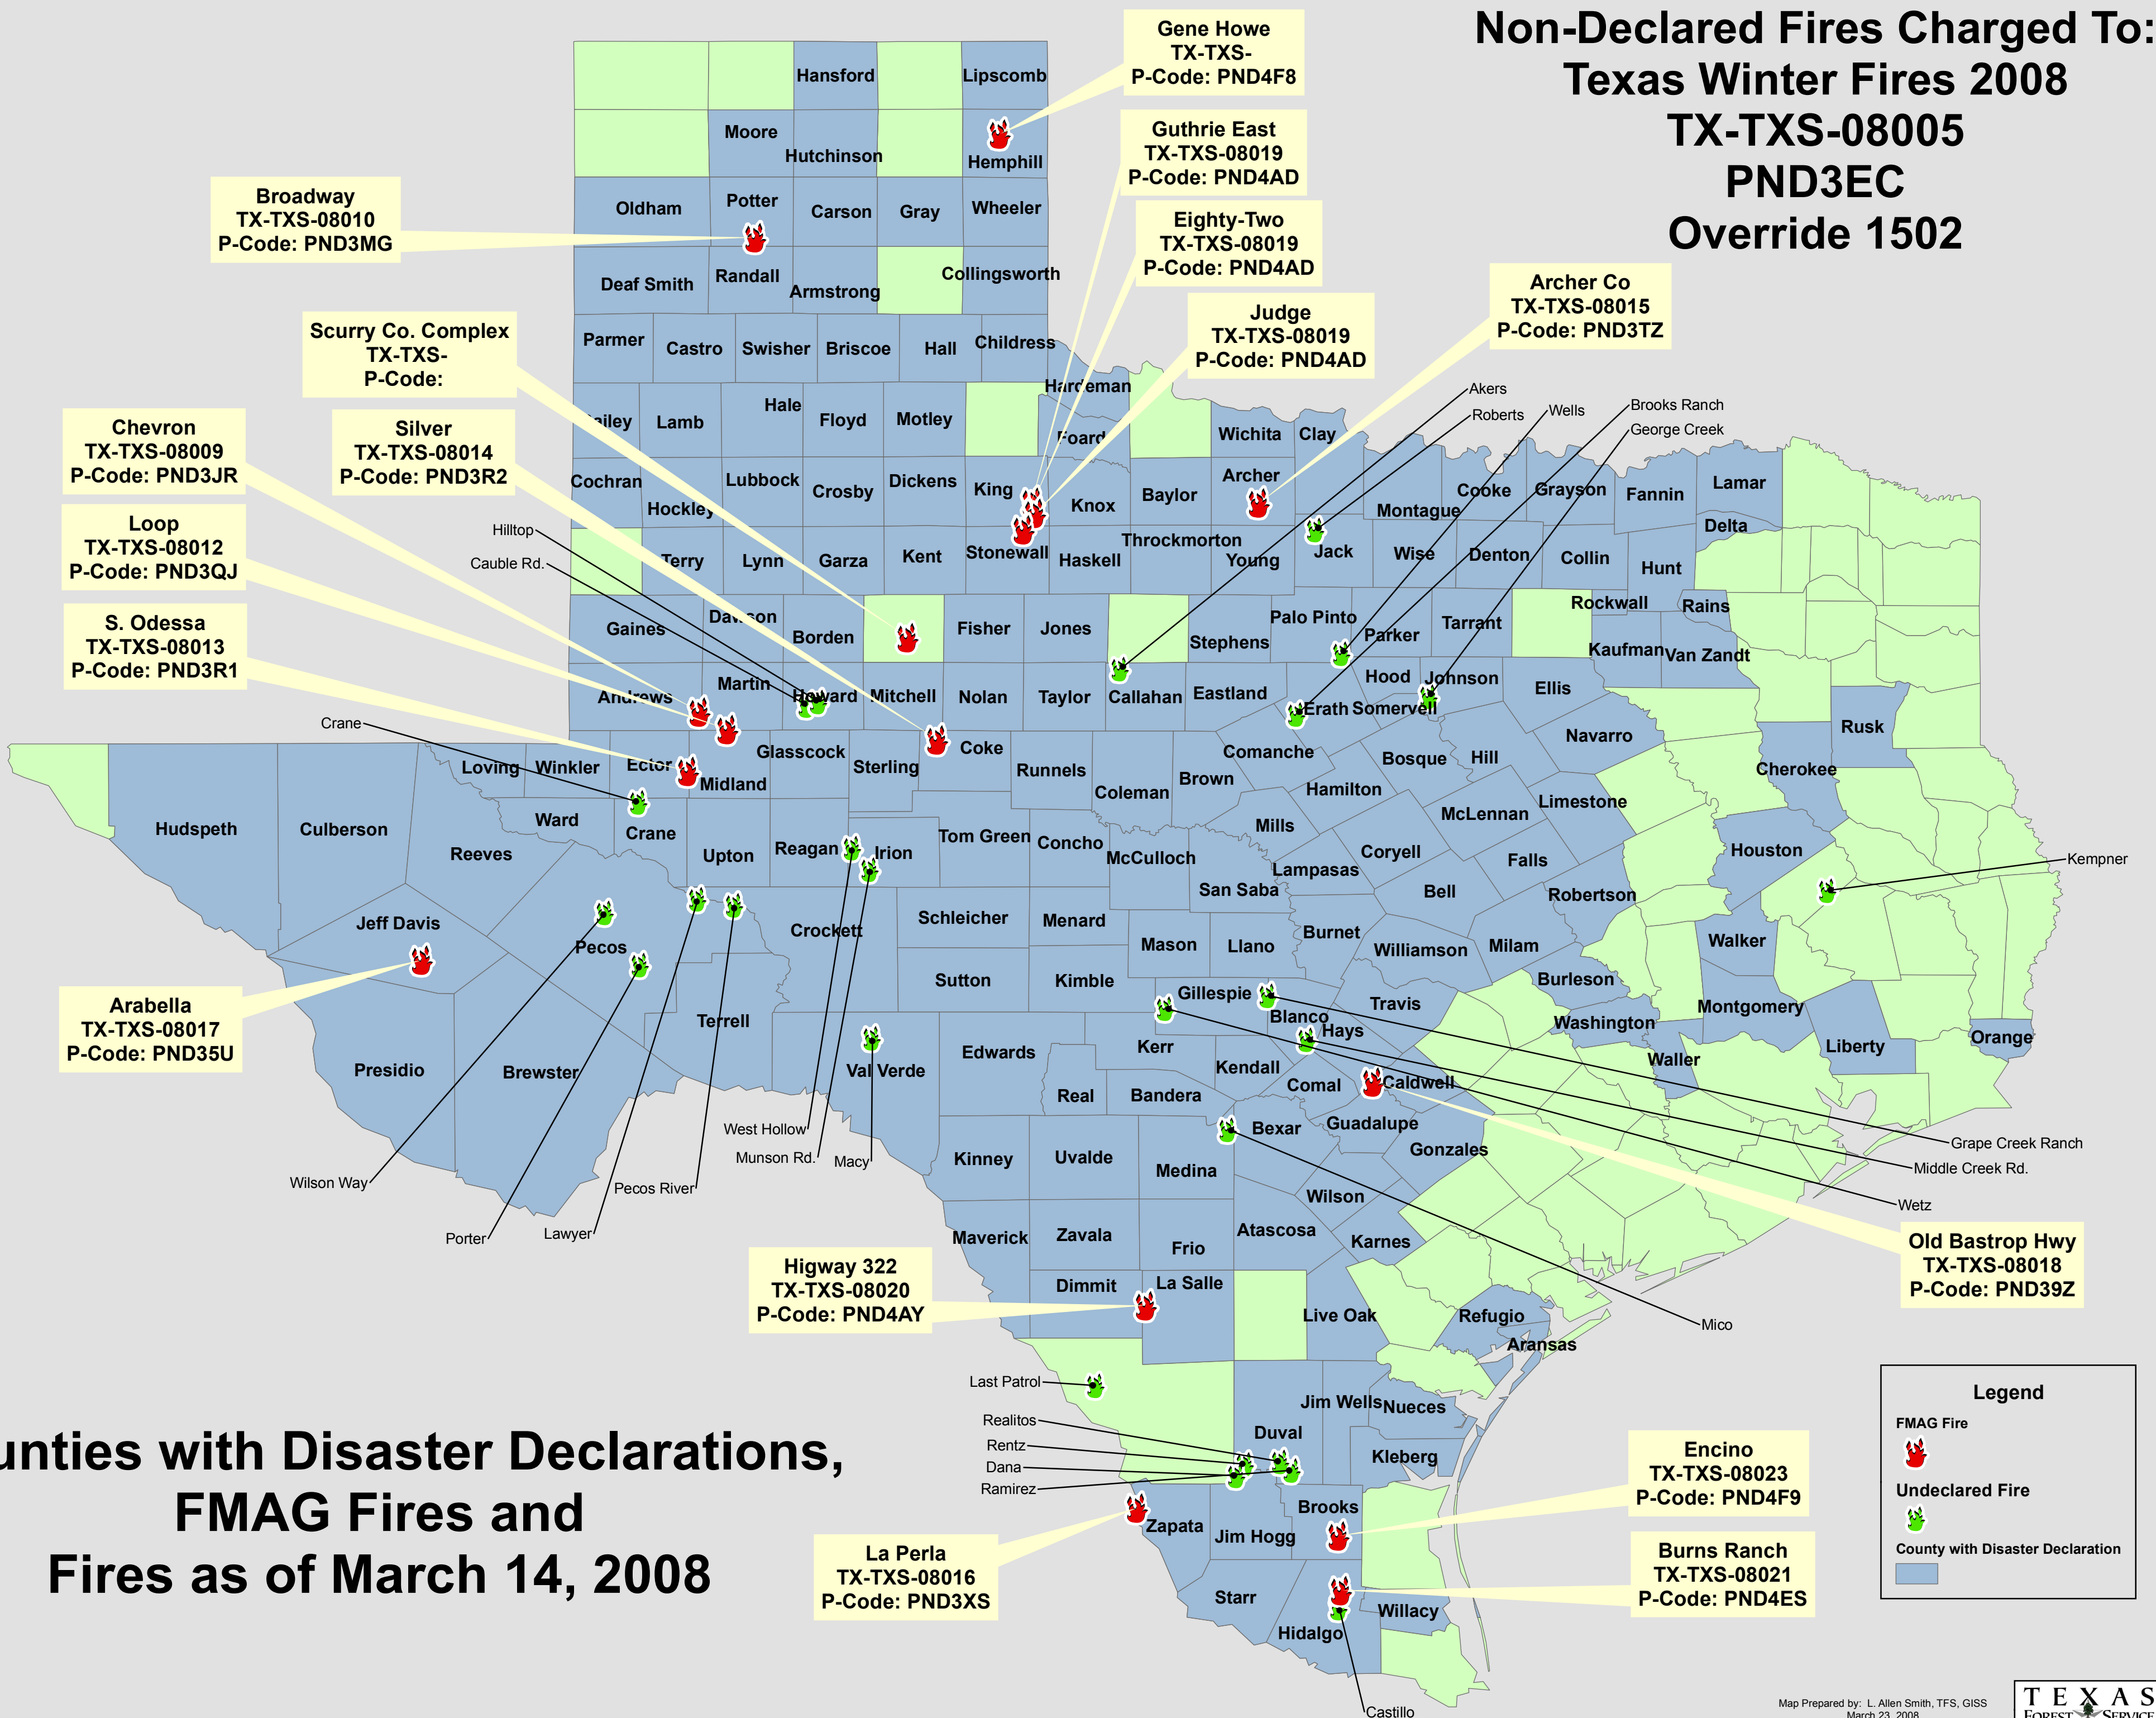

Non-Declared Fires Charged To: Texas Winter Fires 2008 TX-TXS-08005 PND3EC Override 1502

Counties with Disaster Declarations, FMAG Fires and Fires as of March 14, 2008